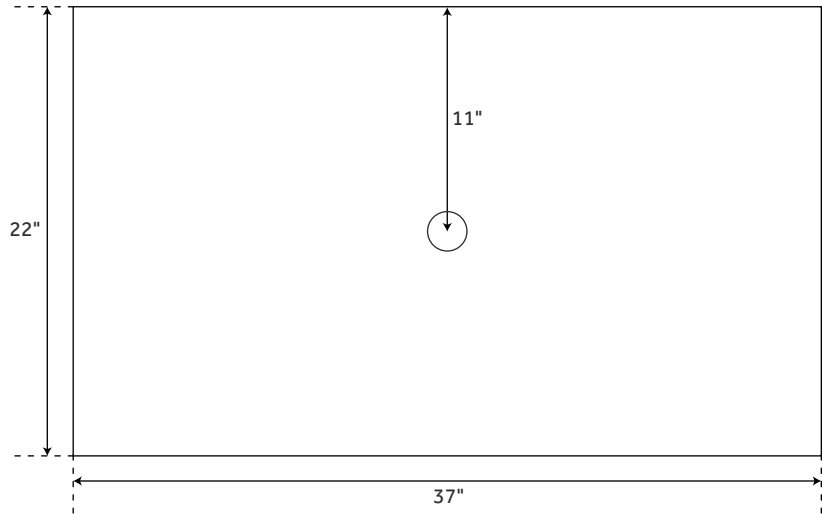

36" CASEY

ART DECO VESSEL CONSOLE SINK

SKU: 930709

FEATURES

Number of Basins: 1
Sink Installation: Vessel
Length: 37"
Width: 22"
Height: 34"
Drain Size: 1-1/2"
Drain Included: No
Faucet Included: No
Stand Material: Brass

Length: 37"
Width: 22"
Backsplash Height: 4"
Drain Size: 1-1/2"

SIGNATURE HARDWARE LIFETIME WARRANTY

See website for warranty information

OPTIONAL WOOD

ART DECO VESSEL CONSOLE VANITY TOP

FEATURES

Length: 37"
Width: 22"
Drain Size: 1-1/2"

SIGNATURE HARDWARE LIFETIME WARRANTY

See website for warranty information

36" CASEY

ART DECO VESSEL CONSOLE SINK STAND

SKU: 930709

FEATURES

Stand Material: Brass
1" OD brass tubing
Width: 33-1/4"
Depth: 19-1/2"
Height: 33-1/8"