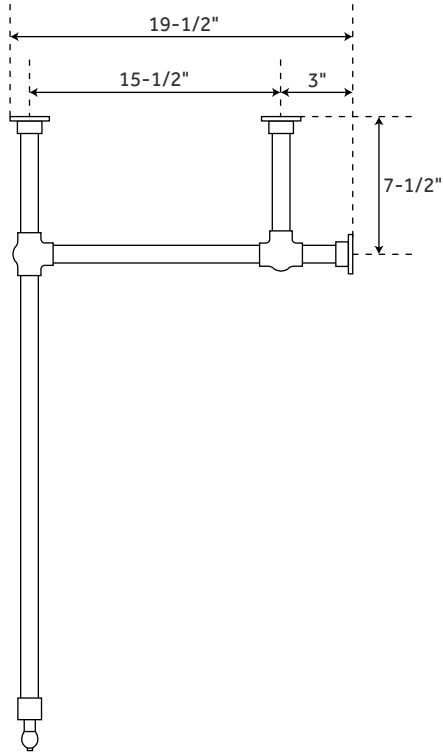

36" CASEY

ART DECO VESSEL CONSOLE SINK

SKU: 930709

FEATURES

Number of Basins: 1
Sink Installation: Vessel
Length: 37"
Width: 22"
Height: 34"
Drain Size: 1-1/2"
Drain Included: No
Faucet Included: No
Stand Material: Brass

Length: 37"
Width: 22"
Backsplash Height: 4"
Drain Size: 1-1/2"

SIGNATURE HARDWARE LIFETIME WARRANTY

See website for warranty information

OPTIONAL WOOD

ART DECO VESSEL CONSOLE VANITY TOP

FEATURES

Length: 37"
Width: 22"
Drain Size: 1-1/2"

SIGNATURE HARDWARE LIFETIME WARRANTY

See website for warranty information

36" CASEY

ART DECO VESSEL CONSOLE SINK STAND

SKU: 930709

FEATURES

Stand Material: Brass
1" OD brass tubing
Width: 33-1/4"
Depth: 19-1/2"
Height: 33-1/8"