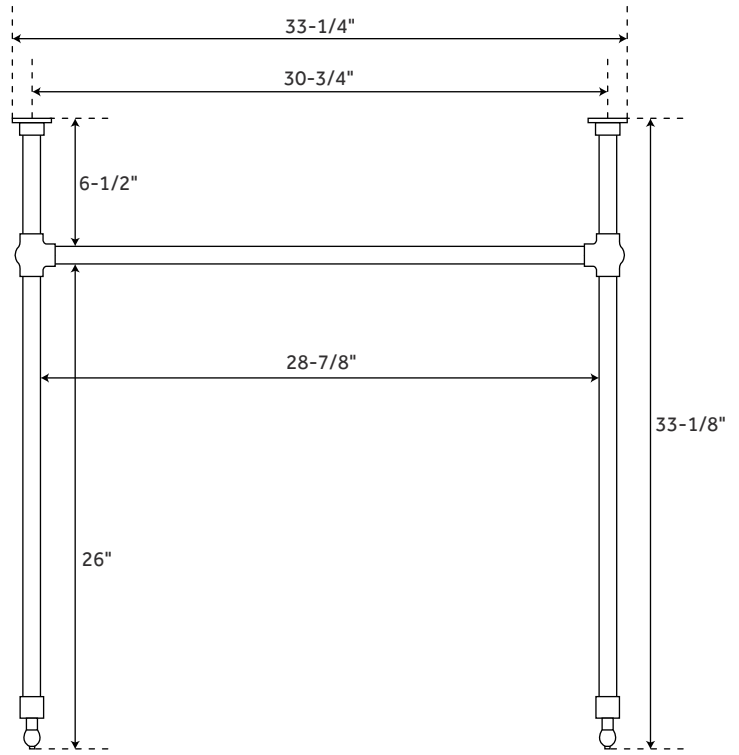

36" CASEY

ART DECO VESSEL CONSOLE SINK

SKU: 930709

FEATURES

Number of Basins: 1
Sink Installation: Vessel
Length: 37"
Width: 22"
Height: 34"
Drain Size: 1-1/2"
Drain Included: No
Faucet Included: No
Stand Material: Brass

Length: 37"
Width: 22"
Backsplash Height: 4"
Drain Size: 1-1/2"

SIGNATURE HARDWARE LIFETIME WARRANTY

See website for warranty information

OPTIONAL WOOD

ART DECO VESSEL CONSOLE VANITY TOP

FEATURES

Length: 37"
Width: 22"
Drain Size: 1-1/2"

SIGNATURE HARDWARE LIFETIME WARRANTY

See website for warranty information

36" CASEY

ART DECO VESSEL CONSOLE SINK STAND

SKU: 930709

FEATURES

Stand Material: Brass
1" OD brass tubing
Width: 33-1/4"
Depth: 19-1/2"
Height: 33-1/8"