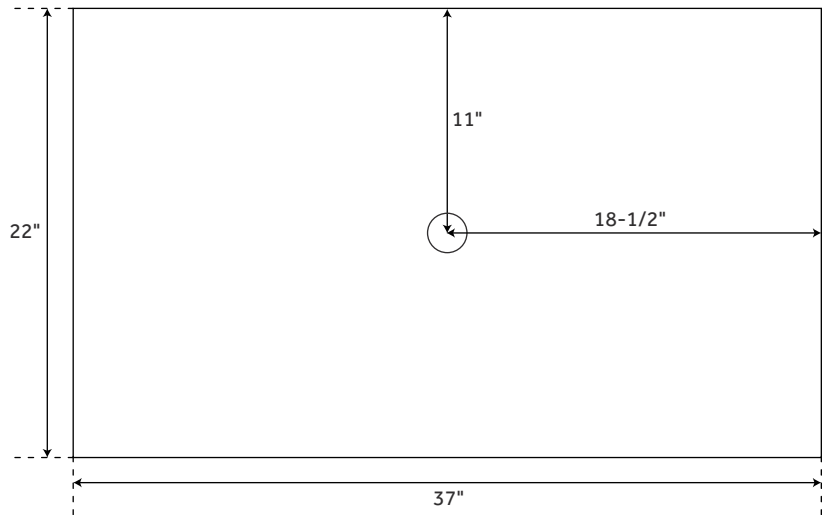

36" CASEY

ART DECO VESSEL CONSOLE SINK

SKU: 930709

FEATURES

Number of Basins: 1
Sink Installation: Vessel
Length: 37"
Width: 22"
Height: 34"
Drain Size: 1-1/2"
Drain Included: No
Faucet Included: No
Stand Material: Brass

Length: 37"
Width: 22"
Backsplash Height: 4"
Drain Size: 1-1/2"

SIGNATURE HARDWARE LIFETIME WARRANTY

See website for warranty information

OPTIONAL WOOD

ART DECO VESSEL CONSOLE VANITY TOP

FEATURES

Length: 37"
Width: 22"
Drain Size: 1-1/2"

SIGNATURE HARDWARE LIFETIME WARRANTY

See website for warranty information

36" CASEY

ART DECO VESSEL CONSOLE SINK STAND

SKU: 930709

FEATURES

Stand Material: Brass
1" OD brass tubing
Width: 33-1/4"
Depth: 19-1/2"
Height: 33-1/8"