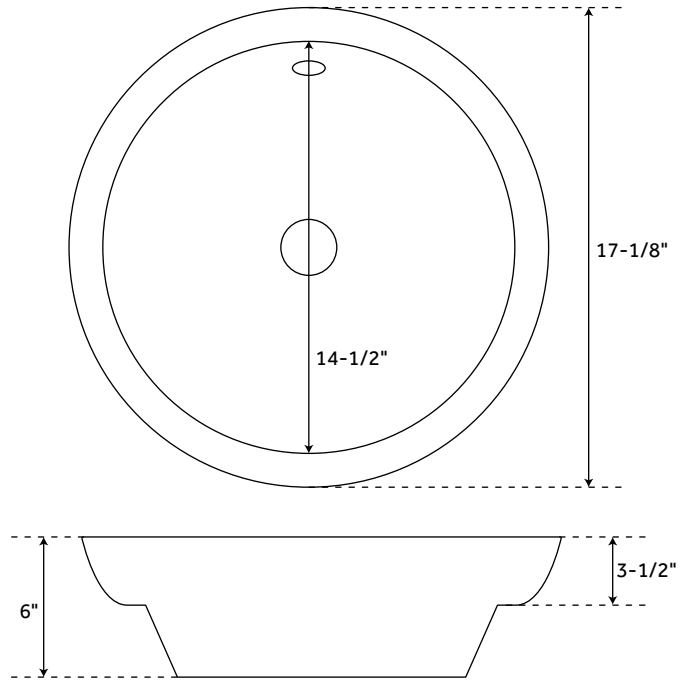

36" CASEY

ART DECO SEMI-RECESSED PORCELAIN CONSOLE SINK

SKU: 930708

FEATURES

Shape: Round
Number of Basins: 1
Sink Installation: Semi-Recessed
Length: 37"
Width: 22"
Height: 34"
Basin Length: 17-1/8"
Basin Width: 17-1/8"
Drain Size: 1-1/2"
Drain Included: No
Faucet Included: No
Stand Material: Brass

SKU: 930708

FEATURES

Shape: Round
Number of Basins: 1
Sink Installation: Semi-Recessed
Length: 37"
Width: 22"
Height: 34"
Basin Length: 17-1/8"
Basin Width: 17-1/8"
Drain Size: 1-1/2"
Drain Included: No
Faucet Included: No
Stand Material: Brass

ART DECO SEMI-RECESSED CONSOLE SINK

FEATURES

Length: 17-1/8"
Width: 17-1/8"
Above Counter Height: 3-1/2"
Basin Length: 14-1/2"
Basin Width: 14-1/2"
Water Depth To Overflow: 2-3/8"
Drain Size: 1-1/2"

SIGNATURE HARDWARE LIFETIME WARRANTY

See website for warranty information

OPTIONAL COPPER

ART DECO SEMI-RECESSED CONSOLE SINK

FEATURES

Length: 17"
Width: 17"
Above Counter Height: 3-3/8"
Basin Length: 14-3/4"
Basin Width: 14-3/4"
Water Depth to Rim: 6-1/4"
Drain Size: 1-1/2"