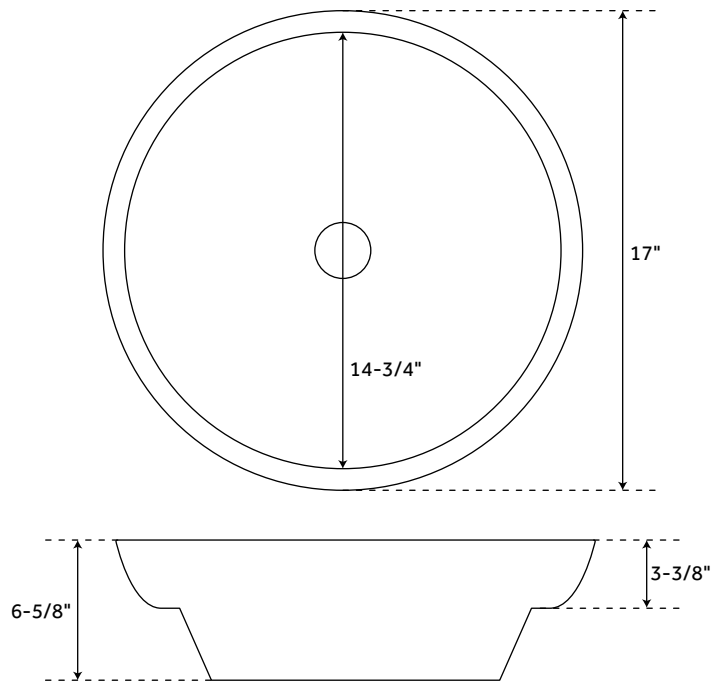

SKU: 930708

FEATURES

Shape: Round
Number of Basins: 1
Sink Installation: Semi-Recessed
Length: 37"
Width: 22"
Height: 34"
Basin Length: 17-1/8"
Basin Width: 17-1/8"
Drain Size: 1-1/2"
Drain Included: No
Faucet Included: No
Stand Material: Brass

ART DECO SEMI-RECESSED CONSOLE SINK

FEATURES

Length: 17-1/8"
Width: 17-1/8"
Above Counter Height: 3-1/2"
Basin Length: 14-1/2"
Basin Width: 14-1/2"
Water Depth To Overflow: 2-3/8"
Drain Size: 1-1/2"

SIGNATURE HARDWARE LIFETIME WARRANTY

See website for warranty information

OPTIONAL COPPER

ART DECO SEMI-RECESSED CONSOLE SINK

FEATURES

Length: 17"
Width: 17"
Above Counter Height: 3-3/8"
Basin Length: 14-3/4"
Basin Width: 14-3/4"
Water Depth to Rim: 6-1/4"
Drain Size: 1-1/2"

SIGNATURE HARDWARE LIFETIME WARRANTY

See website for warranty information

36" CASEY

ART DECO SEMI-RECESSED CONSOLE SINK STAND

SKU: 930708

FEATURES

Stand Material: Brass
1" OD brass tubing
Width: 33-1/4"
Depth: 18-3/4"
Height: 34"