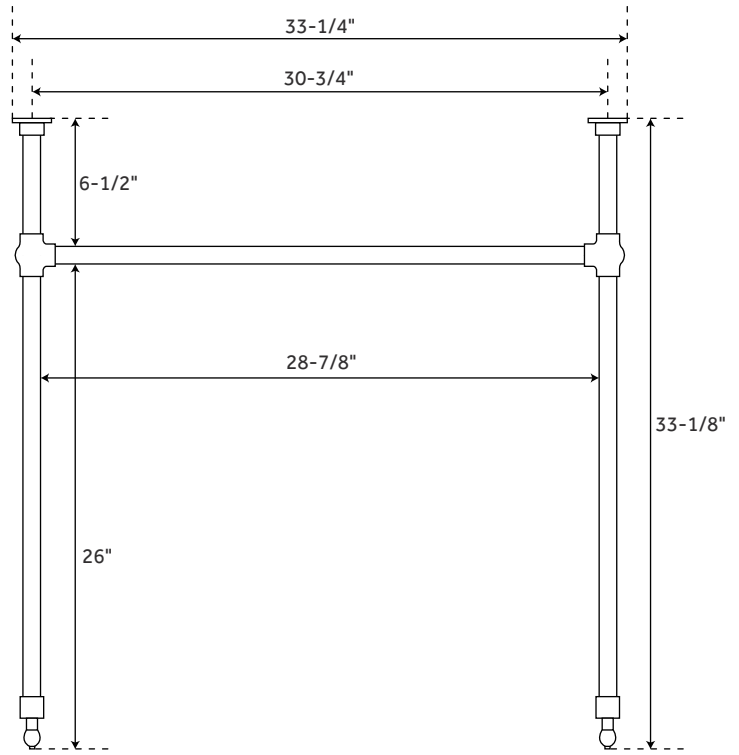

SKU: 930708

FEATURES

Shape: Round
Number of Basins: 1
Sink Installation: Semi-Recessed
Length: 37"
Width: 22"
Height: 34"
Basin Length: 17-1/8"
Basin Width: 17-1/8"
Drain Size: 1-1/2"
Drain Included: No
Faucet Included: No
Stand Material: Brass

ART DECO SEMI-RECESSED CONSOLE SINK

FEATURES

Length: 17-1/8"
Width: 17-1/8"
Above Counter Height: 3-1/2"
Basin Length: 14-1/2"
Basin Width: 14-1/2"
Water Depth To Overflow: 2-3/8"
Drain Size: 1-1/2"

SIGNATURE HARDWARE LIFETIME WARRANTY

See website for warranty information

OPTIONAL COPPER

ART DECO SEMI-RECESSED CONSOLE SINK

FEATURES

Length: 17"
Width: 17"
Above Counter Height: 3-3/8"
Basin Length: 14-3/4"
Basin Width: 14-3/4"
Water Depth to Rim: 6-1/4"
Drain Size: 1-1/2"

SIGNATURE HARDWARE LIFETIME WARRANTY

See website for warranty information

36" CASEY

ART DECO SEMI-RECESSED CONSOLE SINK STAND

SKU: 930708

FEATURES

Stand Material: Brass
1" OD brass tubing
Width: 33-1/4"
Depth: 18-3/4"
Height: 34"