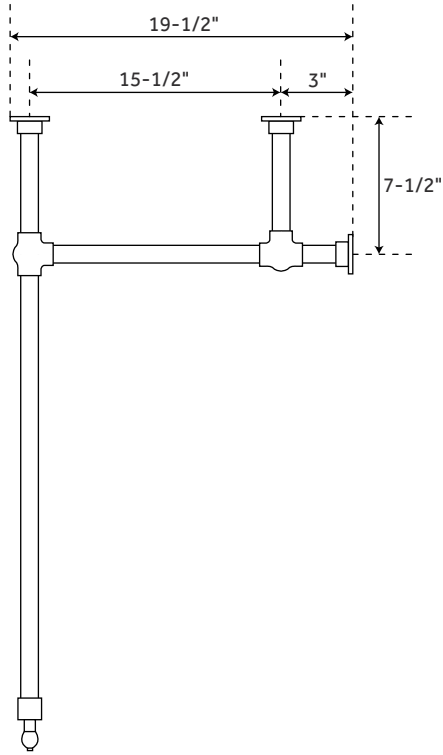

SKU: 930708

FEATURES

Shape: Round
Number of Basins: 1
Sink Installation: Semi-Recessed
Length: 37"
Width: 22"
Height: 34"
Basin Length: 17-1/8"
Basin Width: 17-1/8"
Drain Size: 1-1/2"
Drain Included: No
Faucet Included: No
Stand Material: Brass

ART DECO SEMI-RECESSED CONSOLE SINK

FEATURES

Length: 17-1/8"
Width: 17-1/8"
Above Counter Height: 3-1/2"
Basin Length: 14-1/2"
Basin Width: 14-1/2"
Water Depth To Overflow: 2-3/8"
Drain Size: 1-1/2"

SIGNATURE HARDWARE LIFETIME WARRANTY

See website for warranty information

OPTIONAL COPPER

ART DECO SEMI-RECESSED CONSOLE SINK

FEATURES

Length: 17"
Width: 17"
Above Counter Height: 3-3/8"
Basin Length: 14-3/4"
Basin Width: 14-3/4"
Water Depth to Rim: 6-1/4"
Drain Size: 1-1/2"

SIGNATURE HARDWARE LIFETIME WARRANTY

See website for warranty information

36" CASEY

ART DECO SEMI-RECESSED CONSOLE SINK STAND

SKU: 930708

FEATURES

Stand Material: Brass
1" OD brass tubing
Width: 33-1/4"
Depth: 18-3/4"
Height: 34"