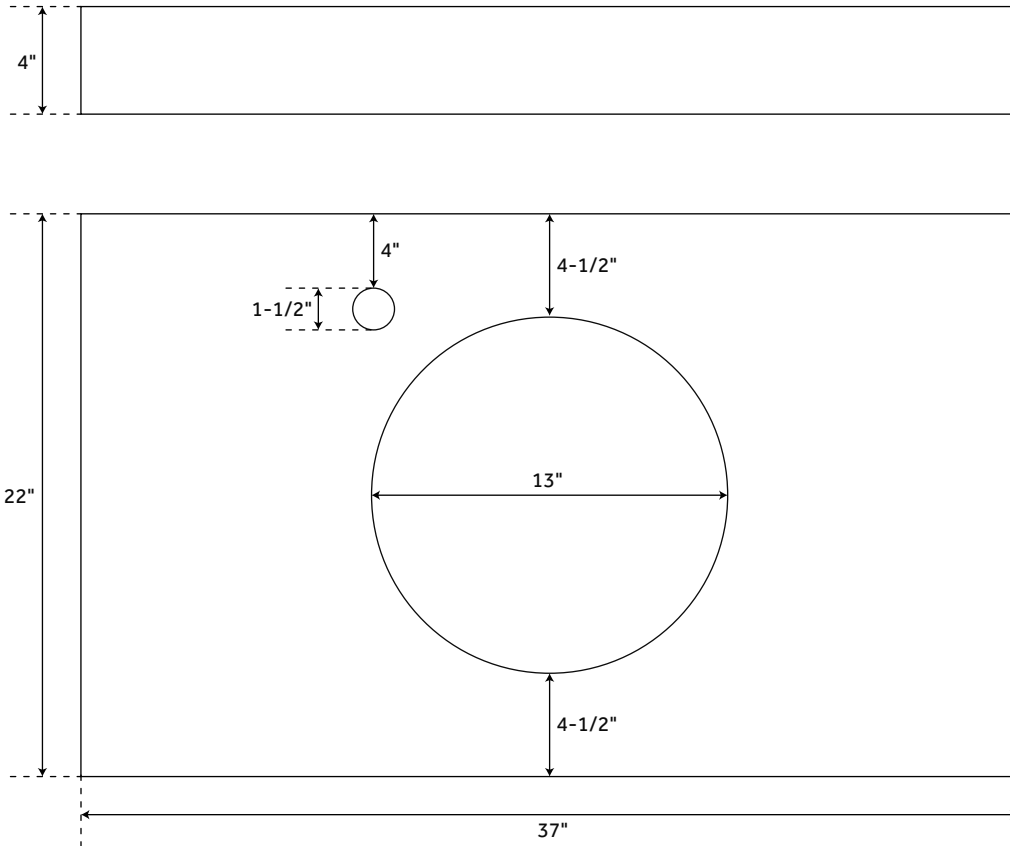

36" CASEY

ART DECO SEMI-RECESSED PORCELAIN CONSOLE SINK

SKU: 930708

FEATURES

Shape: Round
Number of Basins: 1
Sink Installation: Semi-Recessed
Length: 37"
Width: 22"
Height: 34"
Basin Length: 17-1/8"
Basin Width: 17-1/8"
Drain Size: 1-1/2"
Drain Included: No
Faucet Included: No
Stand Material: Brass

SKU: 930708

FEATURES

Shape: Round
Number of Basins: 1
Sink Installation: Semi-Recessed
Length: 37"
Width: 22"
Height: 34"
Basin Length: 17-1/8"
Basin Width: 17-1/8"
Drain Size: 1-1/2"
Drain Included: No
Faucet Included: No
Stand Material: Brass

ART DECO SEMI-RECESSED CONSOLE SINK

FEATURES

Length: 17-1/8"
Width: 17-1/8"
Above Counter Height: 3-1/2"
Basin Length: 14-1/2"
Basin Width: 14-1/2"
Water Depth To Overflow: 2-3/8"
Drain Size: 1-1/2"

SIGNATURE HARDWARE LIFETIME WARRANTY

See website for warranty information

OPTIONAL COPPER

ART DECO SEMI-RECESSED CONSOLE SINK

FEATURES

Length: 17"
Width: 17"
Above Counter Height: 3-3/8"
Basin Length: 14-3/4"
Basin Width: 14-3/4"
Water Depth to Rim: 6-1/4"
Drain Size: 1-1/2"