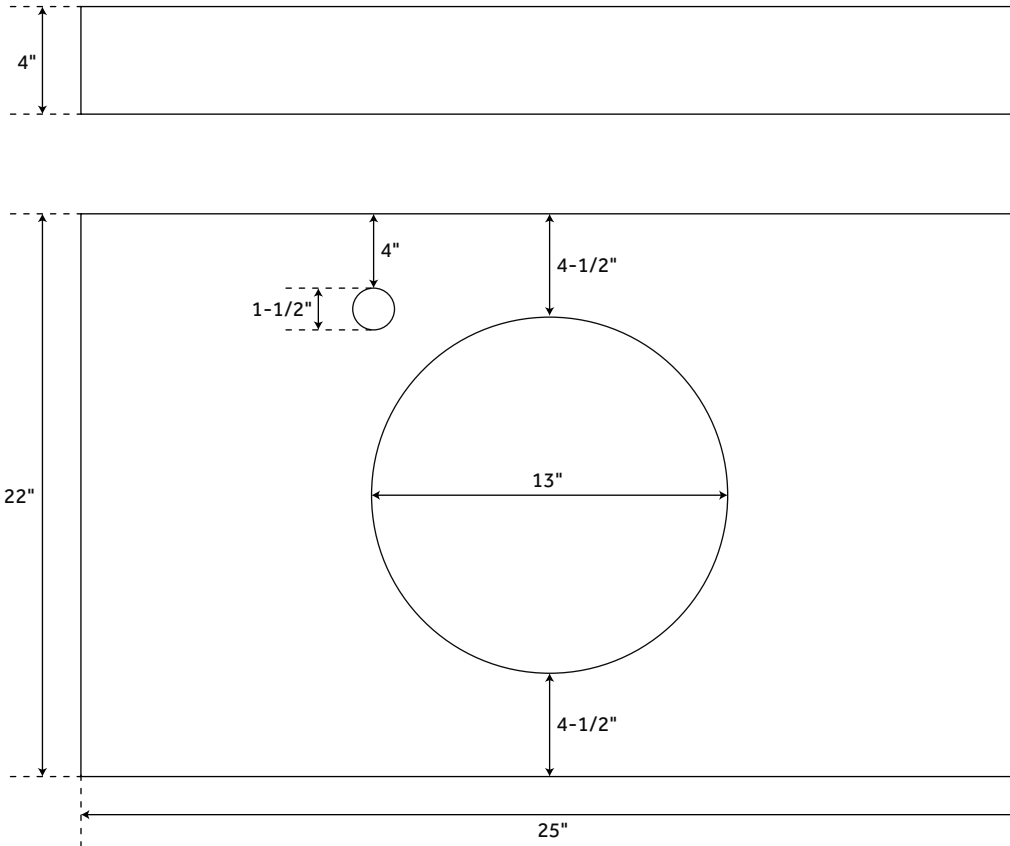

### FEATURES

- Shape: Round
- Number of Basins: 1
- Sink Installation: Semi-Recessed
- Length: 25"
- Width: 22"
- Height: 34"
- Basin Length: 17-1/8"
- Basin Width: 17-1/8"
- Drain Size: 1-1/2"
- Drain Included: No
- Faucet Included: No
- Stand Material: Brass

### FEATURES

Shape: Round  
Number of Basins: 1  
Sink Installation: Semi-Recessed  
Length: 25"  
Width: 22"  
Height: 34"  
Basin Length: 17-1/8"  
Basin Width: 17-1/8"  
Drain Size: 1-1/2"  
Drain Included: No  
Faucet Included: No  
Stand Material: Brass

### FEATURES

Length: 17-1/8"  
Width: 17-1/8"  
Above Counter Height: 3-1/2"  
Basin Length: 14-1/2"  
Basin Width: 14-1/2"  
Water Depth To Overflow: 2-3/8"  
Drain Size: 1-1/2"

### FEATURES

Length: 17"  
Width: 17"  
Above Counter Height: 3-3/8"  
Basin Length: 14-3/4"  
Basin Width: 14-3/4"  
Water Depth to Rim: 6-1/4"  
Drain Size: 1-1/2"