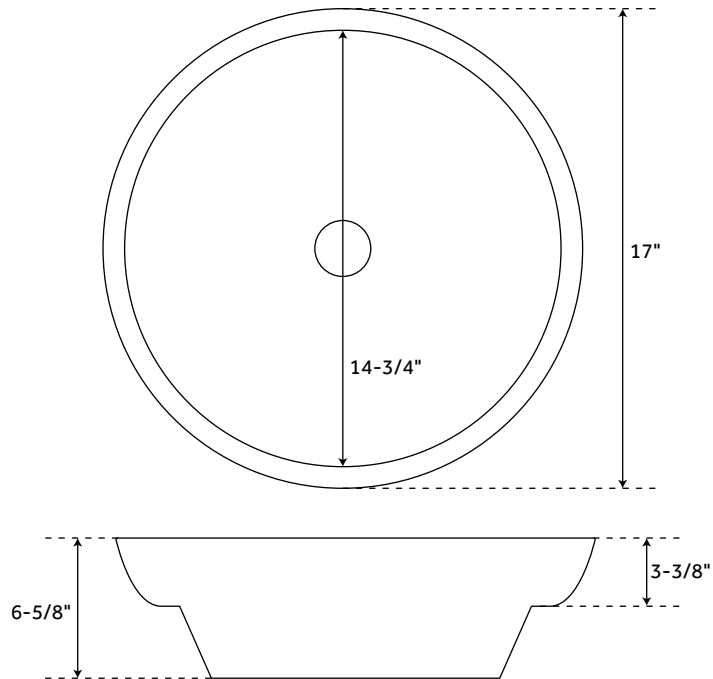

SIGNATURE HARDWARE LIFETIME WARRANTY

See website for warranty information