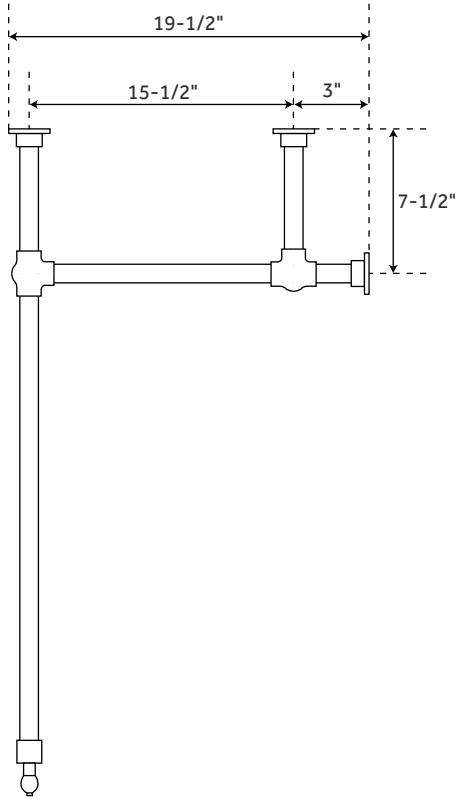

### FEATURES

- Shape: Round
- Number of Basins: 1
- Sink Installation: Semi-Recessed
- Length: 25"
- Width: 22"
- Height: 34"
- Basin Length: 17-1/8"
- Basin Width: 17-1/8"
- Drain Size: 1-1/2"
- Drain Included: No
- Faucet Included: No
- Stand Material: Brass

### FEATURES

Length: 17-1/8"  
Width: 17-1/8"  
Above Counter Height: 3-1/2"  
Basin Length: 14-1/2"  
Basin Width: 14-1/2"  
Water Depth To Overflow: 2-3/8"  
Drain Size: 1-1/2"

### FEATURES

Length: 17"  
Width: 17"  
Above Counter Height: 3-3/8"  
Basin Length: 14-3/4"  
Basin Width: 14-3/4"  
Water Depth to Rim: 6-1/4"  
Drain Size: 1-1/2"

### FEATURES

Stand Material: Brass  
1" OD brass tubing  
Width: 21-1/4"  
Depth: 19-1/2"  
Height: 33-1/8"