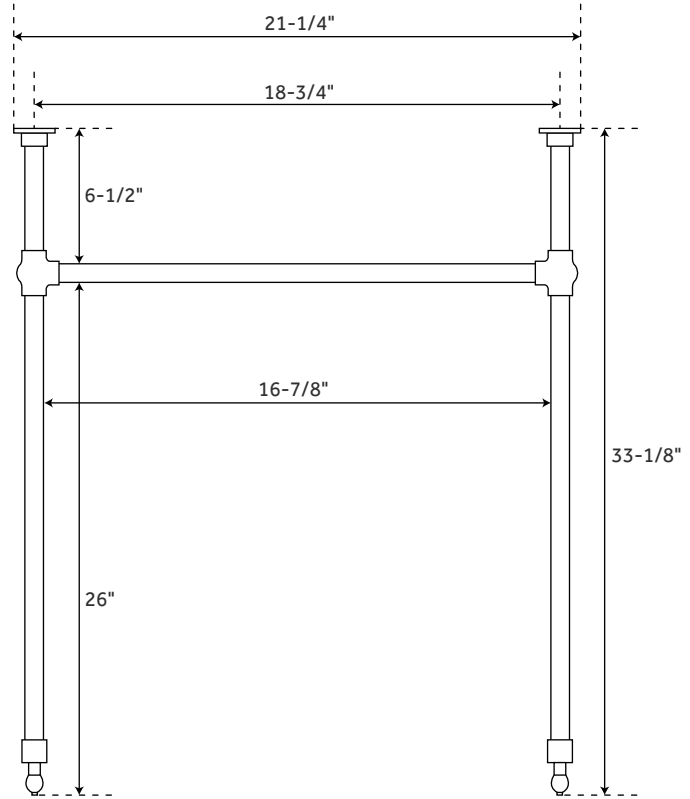

### FEATURES

Length: 17-1/8"  
Width: 17-1/8"  
Above Counter Height: 3-1/2"  
Basin Length: 14-1/2"  
Basin Width: 14-1/2"  
Water Depth To Overflow: 2-3/8"  
Drain Size: 1-1/2"

### FEATURES

Length: 17"  
Width: 17"  
Above Counter Height: 3-3/8"  
Basin Length: 14-3/4"  
Basin Width: 14-3/4"  
Water Depth to Rim: 6-1/4"  
Drain Size: 1-1/2"

### FEATURES

Stand Material: Brass  
1" OD brass tubing  
Width: 21-1/4"  
Depth: 19-1/2"  
Height: 33-1/8"