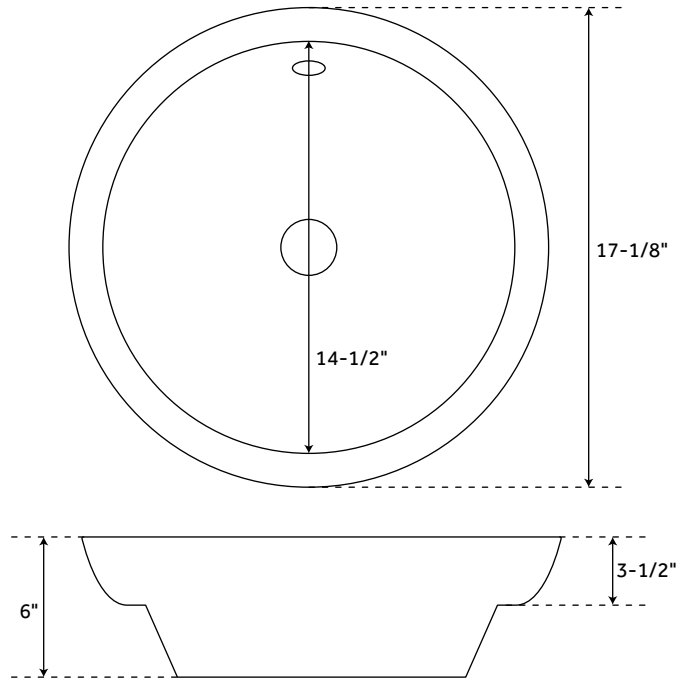

OPTIONAL PORCELAIN

ART DECO SEMI-RECESSED CONSOLE SINK

FEATURES

Length: 17-1/8"
Width: 17-1/8"
Above Counter Height: 3-1/2"
Basin Length: 14-1/2"
Basin Width: 14-1/2"
Water Depth To Overflow: 2-3/8"
Drain Size: 1-1/2"

SIGNATURE HARDWARE LIFETIME WARRANTY

See website for warranty information