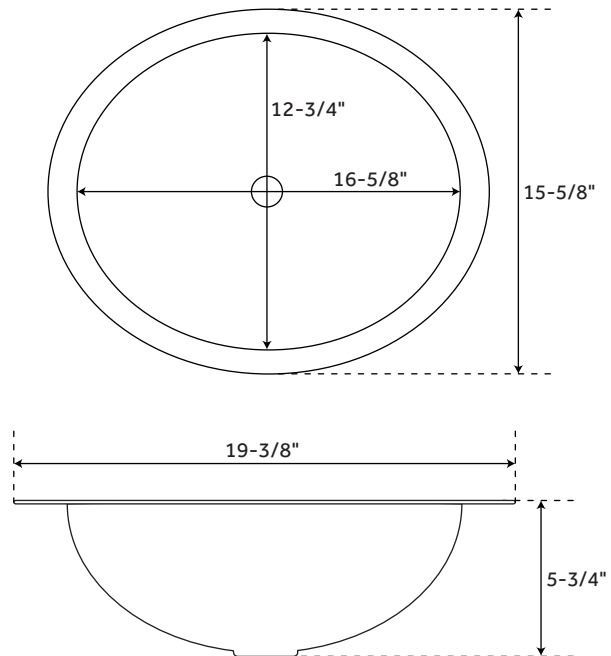

FEATURES

- Shape: Oval
- Number of Basins: 1
- Sink Installation: Undermount - Oval
- Length: 25"
- Width: 22"
- Height: 34"
- Drain Size: 1-1/2"
- Drain Included: No
- Faucet Included: No
- Stand Material: Brass

ART DECO UNDERMOUNT CONSOLE SINK

FEATURES

Length: 18-5/8"
Width: 15"
Height: 7-3/4"
Basin Length: 16"
Basin Width: 12-1/2"
Drain Size: 1-1/2"

SIGNATURE HARDWARE

LIFETIME WARRANTY

See website for warranty information

OPTIONAL COPPER

ART DECO UNDERMOUNT CONSOLE SINK

FEATURES

Length: 19-3/8"
Width: 15-5/8"
Height: 5-3/4"
Basin Length: 16-5/8"
Basin Width: 12-3/4"
Drain Size: 1-1/2"

SIGNATURE HARDWARE

LIFETIME WARRANTY

See website for warranty information

24" CASEY

ART DECO UNDERMOUNT CONSOLE SINK STAND

SKU: 930699

FEATURES

Stand Material: Brass
1" OD brass tubing
Width: 21-1/4"
Depth: 19-1/2"
Height: 33-1/8"

SIGNATURE HARDWARE LIFETIME WARRANTY

See website for warranty information