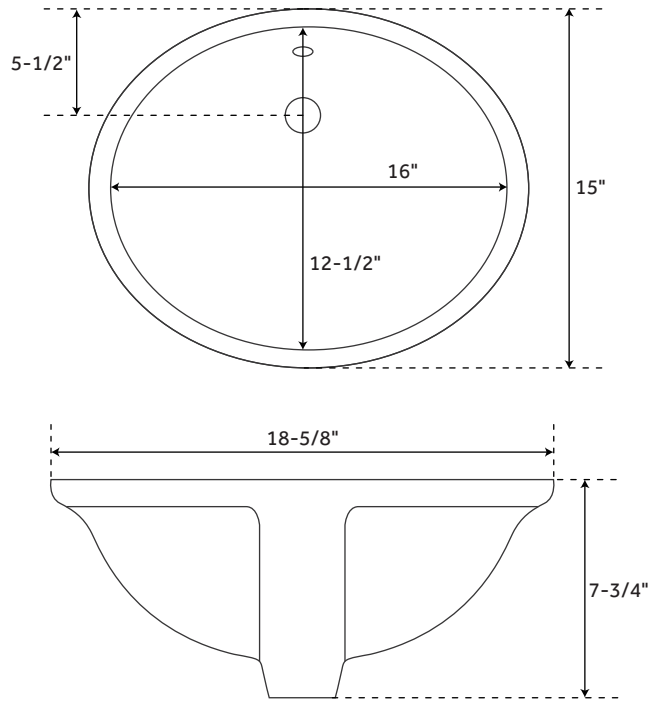

24" CASEY

ART DECO UNDERMOUNT CONSOLE SINK

SKU: 930699

FEATURES

- Shape: Oval
- Number of Basins: 1
- Sink Installation: Undermount - Oval
- Length: 25"
- Width: 22"
- Height: 34"
- Drain Size: 1-1/2"
- Drain Included: No
- Faucet Included: No
- Stand Material: Brass

FEATURES

- Shape: Oval
- Number of Basins: 1
- Sink Installation: Undermount - Oval
- Length: 25"
- Width: 22"
- Height: 34"
- Drain Size: 1-1/2"
- Drain Included: No
- Faucet Included: No
- Stand Material: Brass

ART DECO UNDERMOUNT CONSOLE SINK

FEATURES

Length: 18-5/8"
Width: 15"
Height: 7-3/4"
Basin Length: 16"
Basin Width: 12-1/2"
Drain Size: 1-1/2"

SIGNATURE HARDWARE

LIFETIME WARRANTY

See website for warranty information

OPTIONAL COPPER

ART DECO UNDERMOUNT CONSOLE SINK

FEATURES

Length: 19-3/8"
Width: 15-5/8"
Height: 5-3/4"
Basin Length: 16-5/8"
Basin Width: 12-3/4"
Drain Size: 1-1/2"

SIGNATURE HARDWARE

LIFETIME WARRANTY

See website for warranty information