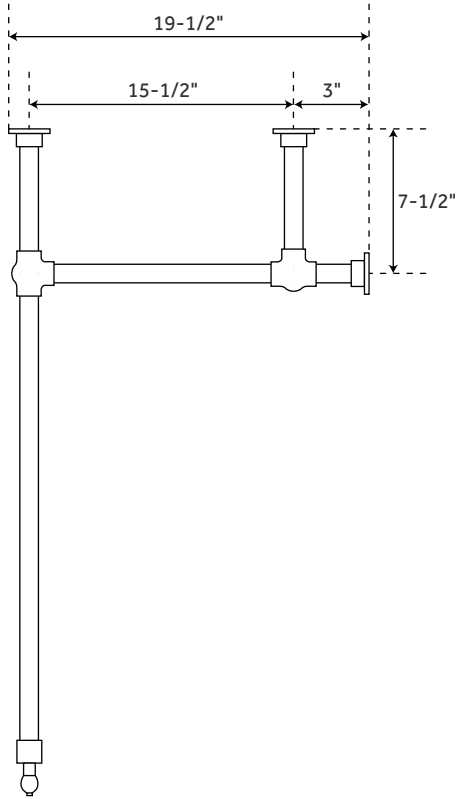

FEATURES

- Shape: Oval
- Number of Basins: 1
- Sink Installation: Undermount - Oval
- Length: 25"
- Width: 22"
- Height: 34"
- Drain Size: 1-1/2"
- Drain Included: No
- Faucet Included: No
- Stand Material: Brass

ART DECO UNDERMOUNT CONSOLE SINK

FEATURES

Length: 18-5/8"
Width: 15"
Height: 7-3/4"
Basin Length: 16"
Basin Width: 12-1/2"
Drain Size: 1-1/2"

SIGNATURE HARDWARE

LIFETIME WARRANTY

See website for warranty information

OPTIONAL COPPER

ART DECO UNDERMOUNT CONSOLE SINK

FEATURES

Length: 19-3/8"
Width: 15-5/8"
Height: 5-3/4"
Basin Length: 16-5/8"
Basin Width: 12-3/4"
Drain Size: 1-1/2"

SIGNATURE HARDWARE

LIFETIME WARRANTY

See website for warranty information

24" CASEY

ART DECO UNDERMOUNT CONSOLE SINK STAND

SKU: 930699

FEATURES

Stand Material: Brass
1" OD brass tubing
Width: 21-1/4"
Depth: 19-1/2"
Height: 33-1/8"

SIGNATURE HARDWARE LIFETIME WARRANTY

See website for warranty information