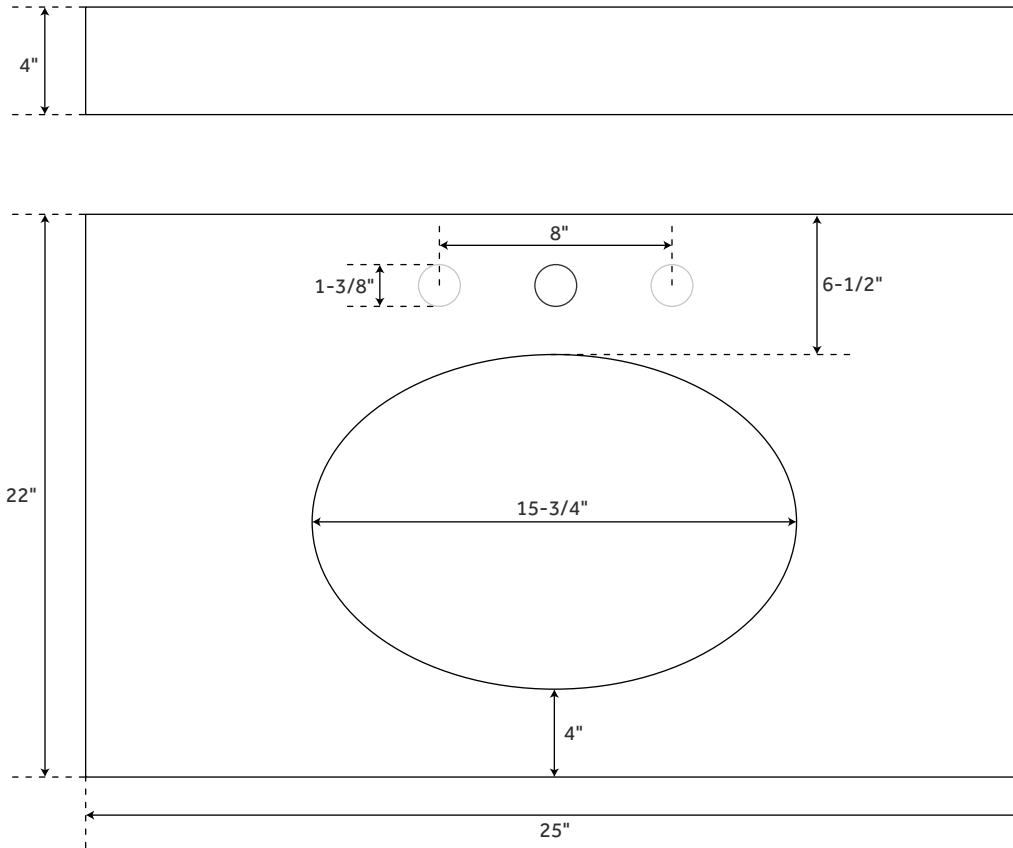

24" CASEY

ART DECO UNDERMOUNT CONSOLE SINK

SKU: 930699

FEATURES

- Shape: Oval
- Number of Basins: 1
- Sink Installation: Undermount - Oval
- Length: 25"
- Width: 22"
- Height: 34"
- Drain Size: 1-1/2"
- Drain Included: No
- Faucet Included: No
- Stand Material: Brass

FEATURES

- Shape: Oval
- Number of Basins: 1
- Sink Installation: Undermount - Oval
- Length: 25"
- Width: 22"
- Height: 34"
- Drain Size: 1-1/2"
- Drain Included: No
- Faucet Included: No
- Stand Material: Brass

ART DECO UNDERMOUNT CONSOLE SINK

FEATURES

Length: 18-5/8"
Width: 15"
Height: 7-3/4"
Basin Length: 16"
Basin Width: 12-1/2"
Drain Size: 1-1/2"

SIGNATURE HARDWARE

LIFETIME WARRANTY

See website for warranty information

OPTIONAL COPPER

ART DECO UNDERMOUNT CONSOLE SINK

FEATURES

Length: 19-3/8"
Width: 15-5/8"
Height: 5-3/4"
Basin Length: 16-5/8"
Basin Width: 12-3/4"
Drain Size: 1-1/2"

SIGNATURE HARDWARE

LIFETIME WARRANTY

See website for warranty information