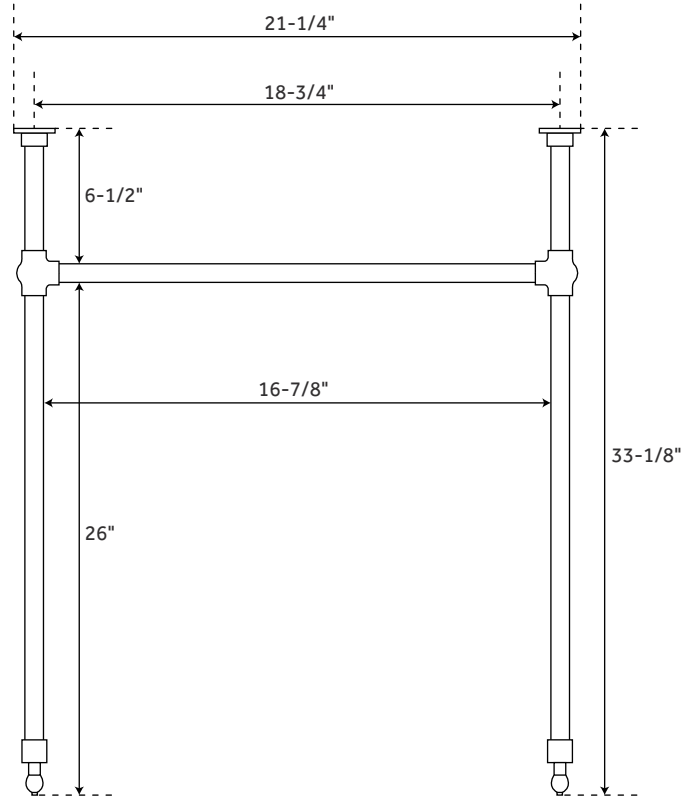

FEATURES

- Shape: Oval
- Number of Basins: 1
- Sink Installation: Undermount - Oval
- Length: 25"
- Width: 22"
- Height: 34"
- Drain Size: 1-1/2"
- Drain Included: No
- Faucet Included: No
- Stand Material: Brass

ART DECO UNDERMOUNT CONSOLE SINK

FEATURES

Length: 18-5/8"
Width: 15"
Height: 7-3/4"
Basin Length: 16"
Basin Width: 12-1/2"
Drain Size: 1-1/2"

SIGNATURE HARDWARE

LIFETIME WARRANTY

See website for warranty information

OPTIONAL COPPER

ART DECO UNDERMOUNT CONSOLE SINK

FEATURES

Length: 19-3/8"
Width: 15-5/8"
Height: 5-3/4"
Basin Length: 16-5/8"
Basin Width: 12-3/4"
Drain Size: 1-1/2"

SIGNATURE HARDWARE

LIFETIME WARRANTY

See website for warranty information

24" CASEY

ART DECO UNDERMOUNT CONSOLE SINK STAND

SKU: 930699

FEATURES

Stand Material: Brass
1" OD brass tubing
Width: 21-1/4"
Depth: 19-1/2"
Height: 33-1/8"

SIGNATURE HARDWARE LIFETIME WARRANTY

See website for warranty information