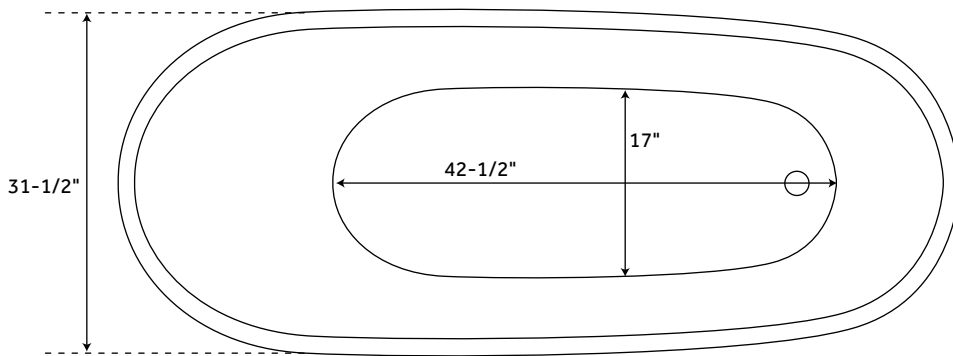

# 67" SAUNDERS

### FEATURES

- Design: Modern
- Product Finish: Black
- Overflow Hole: Optional
- Shape: Oval
- Material: Acrylic
- Tap Deck: No
- Drain Included: Optional
- Drain Placement: End
- Faucet Included: No
- Faucet Drillings: No Drillings
- Built-In Adjusters: Yes
- Length: 66-3/4"
- Width: 31-1/2"
- Height: 28-1/2"
- Water Capacity Without/With Overflow (Gallons): 57/44
- Water Depth Without/With Overflow: 18"/14"
- Tub Weight Uncrated (lbs): 120
- Tub Weight Crated (lbs): 230

### FEATURES

Design: Modern  
Product Finish: White  
Overflow Hole: Optional  
Shape: Oval  
Material: Acrylic  
Tap Deck: No  
Drain Included: Optional  
Drain Placement: Center  
Faucet Included: No  
Faucet Drillings: No Drillings  
Built-In Adjusters: Yes  
Length: 71-1/8"  
Width: 31-1/4"  
Height: 28-1/2"  
Water Capacity Without/With Overflow (Gallons): 60/47  
Water Depth Without/With Overflow: 17-7/8"/13-7/8"  
Tub Weight Uncrated (lbs): 133  
Tub Weight Crated (lbs): 243