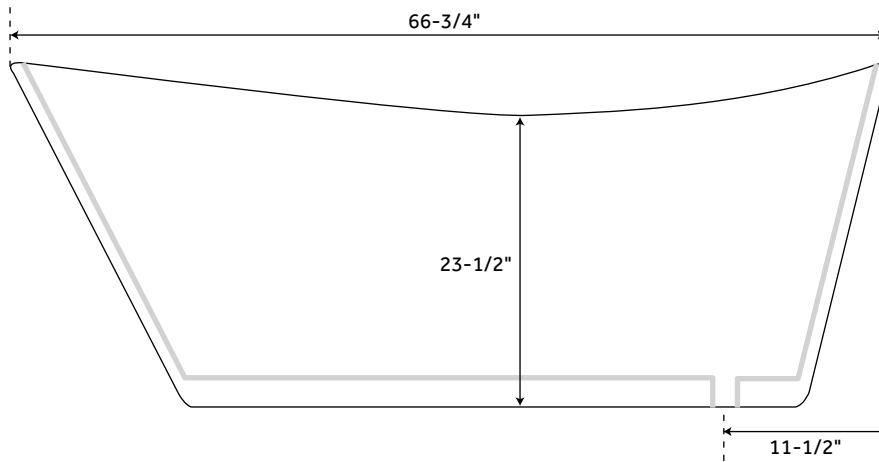

# 67" SAUNDERS

### FEATURES

- Design: Modern
- Product Finish: Black
- Overflow Hole: Optional
- Shape: Oval
- Material: Acrylic
- Tap Deck: No
- Drain Included: Optional
- Drain Placement: End
- Faucet Included: No
- Faucet Drillings: No Drillings
- Built-In Adjusters: Yes
- Length: 66-3/4"
- Width: 31-1/2"
- Height: 28-1/2"
- Water Capacity Without/With Overflow (Gallons): 57/44
- Water Depth Without/With Overflow: 18"/14"
- Tub Weight Uncrated (lbs): 120
- Tub Weight Crated (lbs): 230