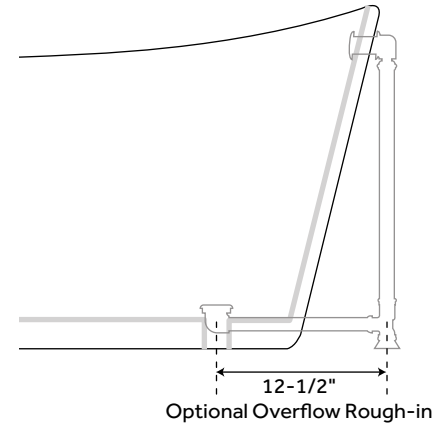

# 67" SAUNDERS

### FEATURES

- Design: Modern
- Product Finish: Black
- Overflow Hole: Optional
- Shape: Oval
- Material: Acrylic
- Tap Deck: No
- Drain Included: Optional
- Drain Placement: End
- Faucet Included: No
- Faucet Drillings: No Drillings
- Built-In Adjusters: Yes
- Length: 66-3/4"
- Width: 31-1/2"
- Height: 28-1/2"
- Water Capacity Without/With Overflow (Gallons): 57/44
- Water Depth Without/With Overflow: 18"/14"
- Tub Weight Uncrated (lbs): 120
- Tub Weight Crated (lbs): 230

### FEATURES

Design: Modern  
Product Finish: White  
Overflow Hole: Optional  
Shape: Oval  
Material: Acrylic  
Tap Deck: No  
Drain Included: Optional  
Drain Placement: Center  
Faucet Included: No  
Faucet Drillings: No Drillings  
Built-In Adjusters: Yes  
Length: 71-1/8"  
Width: 31-1/4"  
Height: 28-1/2"  
Water Capacity Without/With Overflow (Gallons): 60/47  
Water Depth Without/With Overflow: 17-7/8"/13-7/8"  
Tub Weight Uncrated (lbs): 133  
Tub Weight Crated (lbs): 243