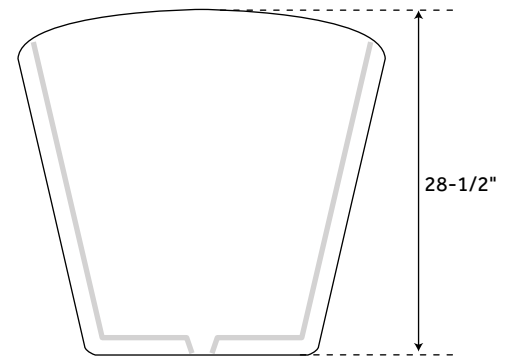

# 67" SAUNDERS

### FEATURES

- Design: Modern
- Product Finish: Black
- Overflow Hole: Optional
- Shape: Oval
- Material: Acrylic
- Tap Deck: No
- Drain Included: Optional
- Drain Placement: End
- Faucet Included: No
- Faucet Drillings: No Drillings
- Built-In Adjusters: Yes
- Length: 66-3/4"
- Width: 31-1/2"
- Height: 28-1/2"
- Water Capacity Without/With Overflow (Gallons): 57/44
- Water Depth Without/With Overflow: 18"/14"
- Tub Weight Uncrated (lbs): 120
- Tub Weight Crated (lbs): 230

### FEATURES

Design: Modern  
Product Finish: White  
Overflow Hole: Optional  
Shape: Oval  
Material: Acrylic  
Tap Deck: No  
Drain Included: Optional  
Drain Placement: Center  
Faucet Included: No  
Faucet Drillings: No Drillings  
Built-In Adjusters: Yes  
Length: 71-1/8"  
Width: 31-1/4"  
Height: 28-1/2"  
Water Capacity Without/With Overflow (Gallons): 60/47  
Water Depth Without/With Overflow: 17-7/8"/13-7/8"  
Tub Weight Uncrated (lbs): 133  
Tub Weight Crated (lbs): 243