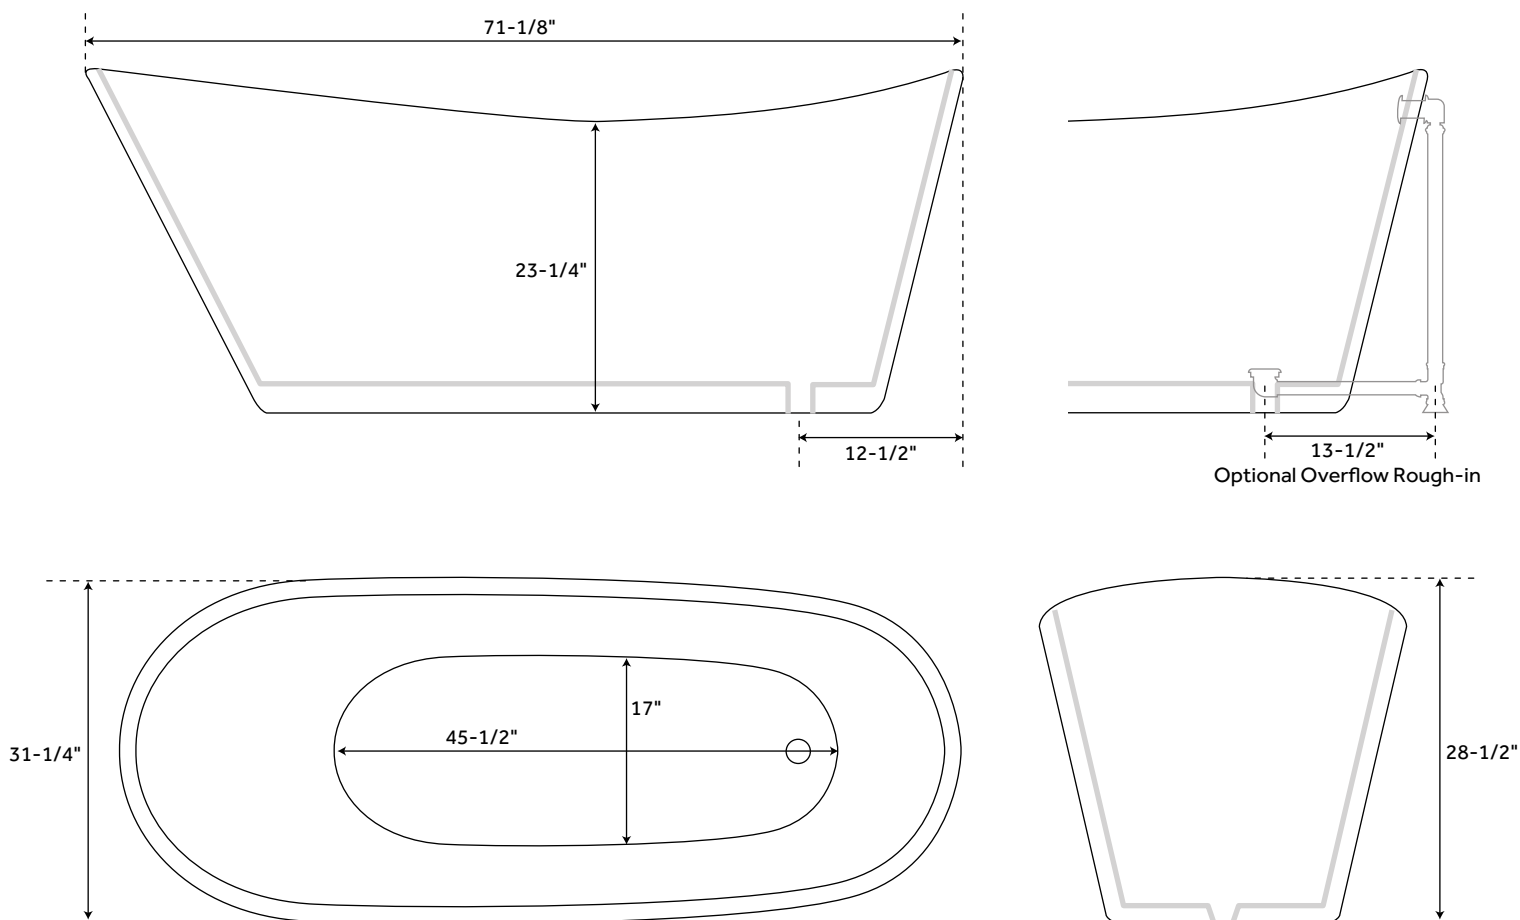

### FEATURES

- Design: Modern
- Product Finish: Black
- Overflow Hole: Optional
- Shape: Oval
- Material: Acrylic
- Tap Deck: No
- Drain Included: Optional
- Drain Placement: End
- Faucet Included: No
- Faucet Drillings: No Drillings
- Built-In Adjusters: Yes
- Length: 66-3/4"
- Width: 31-1/2"
- Height: 28-1/2"
- Water Capacity Without/With Overflow (Gallons): 57/44
- Water Depth Without/With Overflow: 18"/14"
- Tub Weight Uncrated (lbs): 120
- Tub Weight Crated (lbs): 230

### FEATURES

Design: Modern  
Product Finish: White  
Overflow Hole: Optional  
Shape: Oval  
Material: Acrylic  
Tap Deck: No  
Drain Included: Optional  
Drain Placement: Center  
Faucet Included: No  
Faucet Drillings: No Drillings  
Built-In Adjusters: Yes  
Length: 71-1/8"  
Width: 31-1/4"  
Height: 28-1/2"  
Water Capacity Without/With Overflow (Gallons): 60/47  
Water Depth Without/With Overflow: 17-7/8"/13-7/8"  
Tub Weight Uncrated (lbs): 133  
Tub Weight Crated (lbs): 243