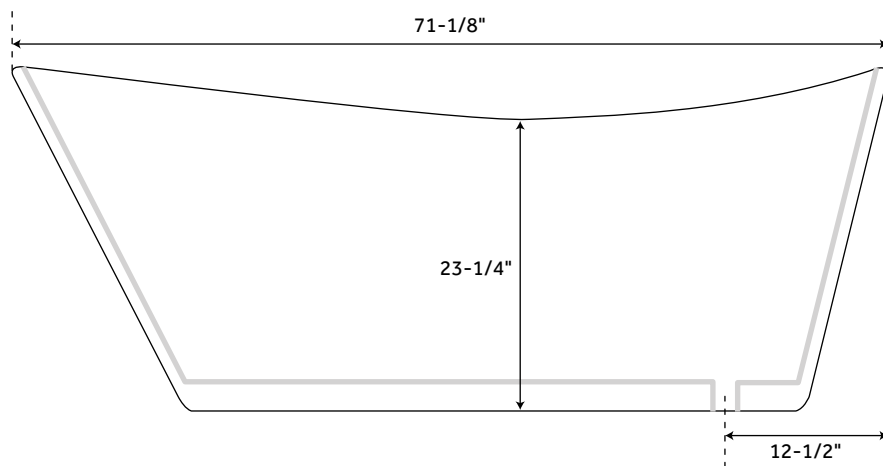

FOR TUBS WITHOUT OVERFLOW

67" SAUNDERS

BLACK ACRYLIC FREESTANDING TUB

SKU: 930345

FEATURES

Design: Modern
Product Finish: Black
Overflow Hole: Optional
Shape: Oval
Material: Acrylic
Length: 66-3/4"
Width: 31-1/2"
Height: 28-1/2"
Tap Deck: No
Drain Included: Optional
Drain Placement: End
Faucet Included: No
Faucet Drillings: No Drillings
Built-In Adjusters: Yes
Water Capacity Without/With Overflow (Gallons): 57/44
Water Depth Without/With Overflow: 18"/14"
Tub Weight Uncrated (lbs): 120
Tub Weight Crated (lbs): 230

SKU: 930345

FEATURES

Design: Modern
Product Finish: Black
Overflow Hole: Optional
Shape: Oval
Material: Acrylic
Length: 71-1/8"
Width: 31-1/4"
Height: 28-1/2"
Tap Deck: No
Drain Included: Optional
Drain Placement: End
Faucet Included: No
Faucet Drillings: No Drillings
Built-In Adjusters: Yes
Water Capacity Without/With Overflow (Gallons): 60/47
Water Depth Without/With Overflow: 17-7/8"/13-7/8"
Tub Weight Uncrated (lbs): 133
Tub Weight Crated (lbs): 243