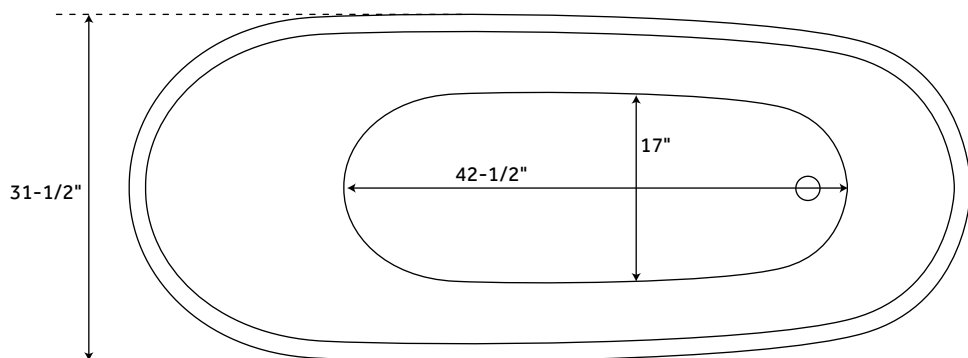

Security device and hose can be mounted in wall

REMOTE CONTROL

- CG+/RTC-SENSOR-WP
- 12 – 15 YEAR BATTERY LIFE

INSIDE OF BATH

- (12) MAXI AIR JETS WITH 24 OPENINGS

ELBOWS FOR AIR JETS

TEES FOR AIR JETS

FOR TUBS WITH OVERFLOW

FOR TUBS WITHOUT OVERFLOW

67" SAUNDERS

BLACK ACRYLIC FREESTANDING TUB

SKU: 930345

FEATURES

Design: Modern
Product Finish: Black
Overflow Hole: Optional
Shape: Oval
Material: Acrylic
Length: 66-3/4"
Width: 31-1/2"
Height: 28-1/2"
Tap Deck: No
Drain Included: Optional
Drain Placement: End
Faucet Included: No
Faucet Drillings: No Drillings
Built-In Adjusters: Yes
Water Capacity Without/With Overflow (Gallons): 57/44
Water Depth Without/With Overflow: 18"/14"
Tub Weight Uncrated (lbs): 120
Tub Weight Crated (lbs): 230

SKU: 930345

FEATURES

Design: Modern
Product Finish: Black
Overflow Hole: Optional
Shape: Oval
Material: Acrylic
Length: 71-1/8"
Width: 31-1/4"
Height: 28-1/2"
Tap Deck: No
Drain Included: Optional
Drain Placement: End
Faucet Included: No
Faucet Drillings: No Drillings
Built-In Adjusters: Yes
Water Capacity Without/With Overflow (Gallons): 60/47
Water Depth Without/With Overflow: 17-7/8"/13-7/8"
Tub Weight Uncrated (lbs): 133
Tub Weight Crated (lbs): 243