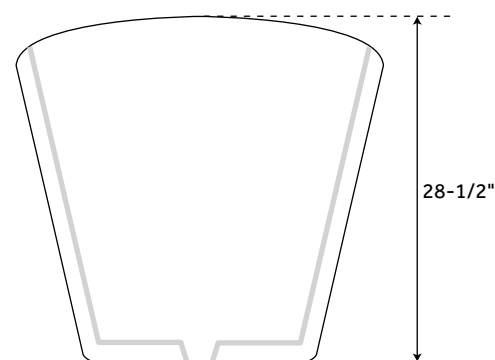

FOR TUBS WITHOUT OVERFLOW

67" SAUNDERS

BLACK ACRYLIC FREESTANDING TUB

SKU: 930345

FEATURES

Design: Modern
Product Finish: Black
Overflow Hole: Optional
Shape: Oval
Material: Acrylic
Length: 66-3/4"
Width: 31-1/2"
Height: 28-1/2"
Tap Deck: No
Drain Included: Optional
Drain Placement: End
Faucet Included: No
Faucet Drillings: No Drillings
Built-In Adjusters: Yes
Water Capacity Without/With Overflow (Gallons): 57/44
Water Depth Without/With Overflow: 18"/14"
Tub Weight Uncrated (lbs): 120
Tub Weight Crated (lbs): 230

SKU: 930345

FEATURES

Design: Modern
Product Finish: Black
Overflow Hole: Optional
Shape: Oval
Material: Acrylic
Length: 71-1/8"
Width: 31-1/4"
Height: 28-1/2"
Tap Deck: No
Drain Included: Optional
Drain Placement: End
Faucet Included: No
Faucet Drillings: No Drillings
Built-In Adjusters: Yes
Water Capacity Without/With Overflow (Gallons): 60/47
Water Depth Without/With Overflow: 17-7/8"/13-7/8"
Tub Weight Uncrated (lbs): 133
Tub Weight Crated (lbs): 243