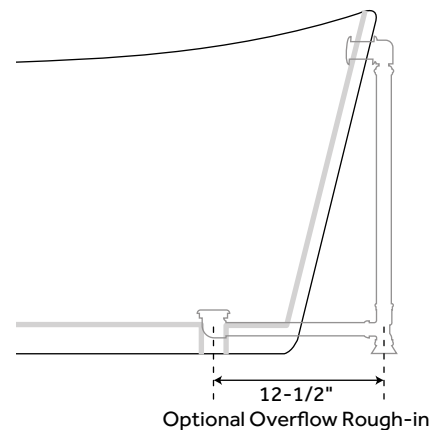

INSTALLATION

Install blower behind a wall (with an access panel) or in a closet. Blower can also be installed under floor. Ensure the security device, MANI-DS-A, is at least:

- 2" Above the bottom of overflow hole OR
- 2" Above the tub rim

Security device and hose can be mounted in wall

REMOTE CONTROL

- CG+/RTC-SENSOR-WP
- 12 – 15 YEAR BATTERY LIFE

INSIDE OF BATH

- (12) MAXI AIR JETS WITH 24 OPENINGS

ELBOWS FOR AIR JETS

TEES FOR AIR JETS

FOR TUBS WITH OVERFLOW

FOR TUBS WITHOUT OVERFLOW

67" SAUNDERS

BLACK ACRYLIC FREESTANDING TUB

SKU: 930345

FEATURES

Design: Modern
Product Finish: Black
Overflow Hole: Optional
Shape: Oval
Material: Acrylic
Length: 66-3/4"
Width: 31-1/2"
Height: 28-1/2"
Tap Deck: No
Drain Included: Optional
Drain Placement: End
Faucet Included: No
Faucet Drillings: No Drillings
Built-In Adjusters: Yes
Water Capacity Without/With Overflow (Gallons): 57/44
Water Depth Without/With Overflow: 18"/14"
Tub Weight Uncrated (lbs): 120
Tub Weight Crated (lbs): 230

SKU: 930345

FEATURES

Design: Modern
Product Finish: Black
Overflow Hole: Optional
Shape: Oval
Material: Acrylic
Length: 71-1/8"
Width: 31-1/4"
Height: 28-1/2"
Tap Deck: No
Drain Included: Optional
Drain Placement: End
Faucet Included: No
Faucet Drillings: No Drillings
Built-In Adjusters: Yes
Water Capacity Without/With Overflow (Gallons): 60/47
Water Depth Without/With Overflow: 17-7/8"/13-7/8"
Tub Weight Uncrated (lbs): 133
Tub Weight Crated (lbs): 243