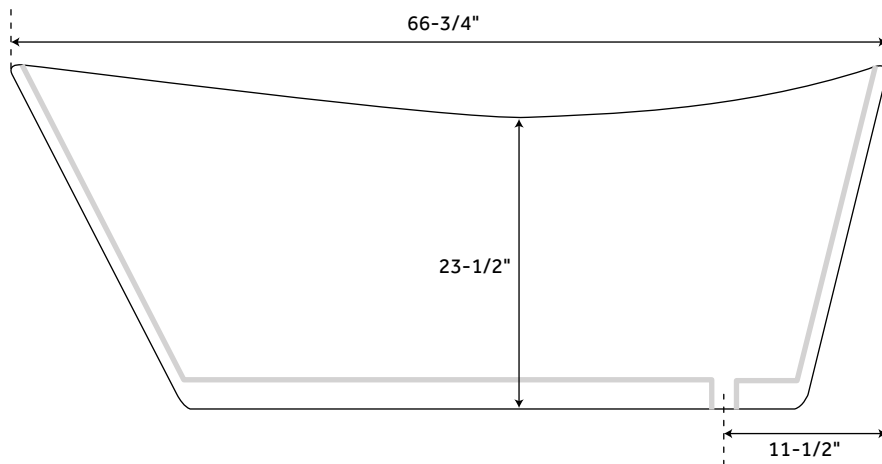

FOR TUBS WITHOUT OVERFLOW

67" SAUNDERS

BLACK ACRYLIC FREESTANDING TUB

SKU: 930345

FEATURES

Design: Modern
Product Finish: Black
Overflow Hole: Optional
Shape: Oval
Material: Acrylic
Length: 66-3/4"
Width: 31-1/2"
Height: 28-1/2"
Tap Deck: No
Drain Included: Optional
Drain Placement: End
Faucet Included: No
Faucet Drillings: No Drillings
Built-In Adjusters: Yes
Water Capacity Without/With Overflow (Gallons): 57/44
Water Depth Without/With Overflow: 18"/14"
Tub Weight Uncrated (lbs): 120
Tub Weight Crated (lbs): 230