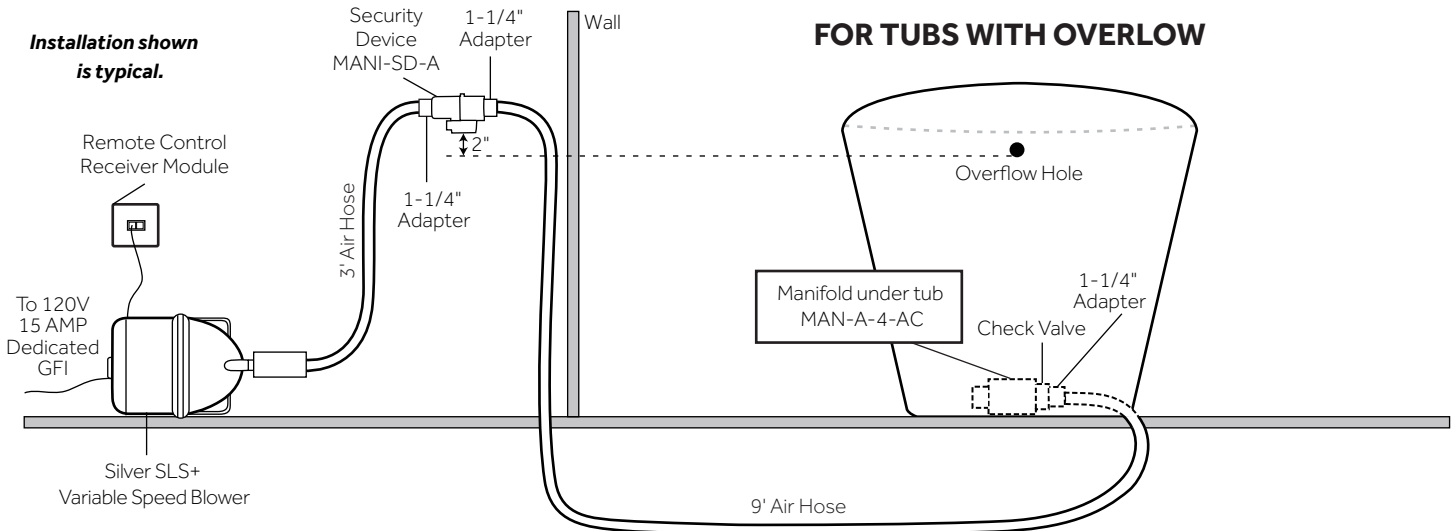

INSTALLATION

Install blower behind a wall (with an access panel) or in a closet. Blower can also be installed under floor. Ensure the security device, MANI-DS-A, is at least:

- 2" Above the bottom of overflow hole OR
- 2" Above the tub rim

Security device and hose can be mounted in wall

REMOTE CONTROL

- CG+/RTC-SENSOR-WP
- 12 – 15 YEAR BATTERY LIFE

INSIDE OF BATH

- (12) MAXI AIR JETS WITH 24 OPENINGS

ELBOWS FOR AIR JETS

TEES FOR AIR JETS

FOR TUBS WITH OVERFLOW