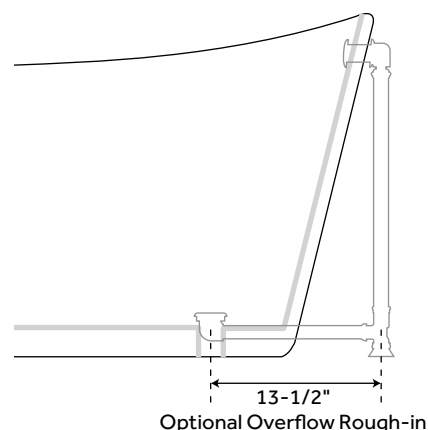

FOR TUBS WITHOUT OVERFLOW

67" SAUNDERS

BLACK ACRYLIC FREESTANDING TUB

SKU: 930345

FEATURES

Design: Modern
Product Finish: Black
Overflow Hole: Optional
Shape: Oval
Material: Acrylic
Length: 66-3/4"
Width: 31-1/2"
Height: 28-1/2"
Tap Deck: No
Drain Included: Optional
Drain Placement: End
Faucet Included: No
Faucet Drillings: No Drillings
Built-In Adjusters: Yes
Water Capacity Without/With Overflow (Gallons): 57/44
Water Depth Without/With Overflow: 18"/14"
Tub Weight Uncrated (lbs): 120
Tub Weight Crated (lbs): 230

CODES/STANDARDS

cUPC
CSA B45.5/IAPMO Z124

SIGNATURE HARDWARE LIFETIME WARRANTY

See website for warranty information

All measurements are approximate. Measurements may vary +/- 1".

PAGE 3

71" SAUNDERS

BLACK ACRYLIC FREESTANDING TUB

SKU: 930345

FEATURES

Design: Modern
Product Finish: Black
Overflow Hole: Optional
Shape: Oval
Material: Acrylic
Length: 71-1/8"
Width: 31-1/4"
Height: 28-1/2"
Tap Deck: No
Drain Included: Optional
Drain Placement: End
Faucet Included: No
Faucet Drillings: No Drillings
Built-In Adjusters: Yes
Water Capacity Without/With Overflow (Gallons): 60/47
Water Depth Without/With Overflow: 17-7/8"/13-7/8"
Tub Weight Uncrated (lbs): 133
Tub Weight Crated (lbs): 243