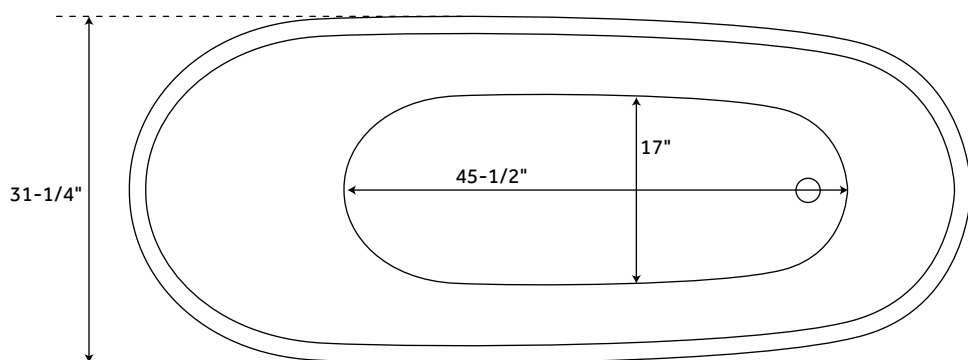

FOR TUBS WITHOUT OVERFLOW

67" SAUNDERS

BLACK ACRYLIC FREESTANDING TUB

SKU: 930345

FEATURES

Design: Modern
Product Finish: Black
Overflow Hole: Optional
Shape: Oval
Material: Acrylic
Length: 66-3/4"
Width: 31-1/2"
Height: 28-1/2"
Tap Deck: No
Drain Included: Optional
Drain Placement: End
Faucet Included: No
Faucet Drillings: No Drillings
Built-In Adjusters: Yes
Water Capacity Without/With Overflow (Gallons): 57/44
Water Depth Without/With Overflow: 18"/14"
Tub Weight Uncrated (lbs): 120
Tub Weight Crated (lbs): 230

CODES/STANDARDS

cUPC
CSA B45.5/IAPMO Z124

SIGNATURE HARDWARE LIFETIME WARRANTY

See website for warranty information

All measurements are approximate. Measurements may vary +/- 1".

PAGE 3

71" SAUNDERS

BLACK ACRYLIC FREESTANDING TUB

SKU: 930345

FEATURES

Design: Modern
Product Finish: Black
Overflow Hole: Optional
Shape: Oval
Material: Acrylic
Length: 71-1/8"
Width: 31-1/4"
Height: 28-1/2"
Tap Deck: No
Drain Included: Optional
Drain Placement: End
Faucet Included: No
Faucet Drillings: No Drillings
Built-In Adjusters: Yes
Water Capacity Without/With Overflow (Gallons): 60/47
Water Depth Without/With Overflow: 17-7/8"/13-7/8"
Tub Weight Uncrated (lbs): 133
Tub Weight Crated (lbs): 243