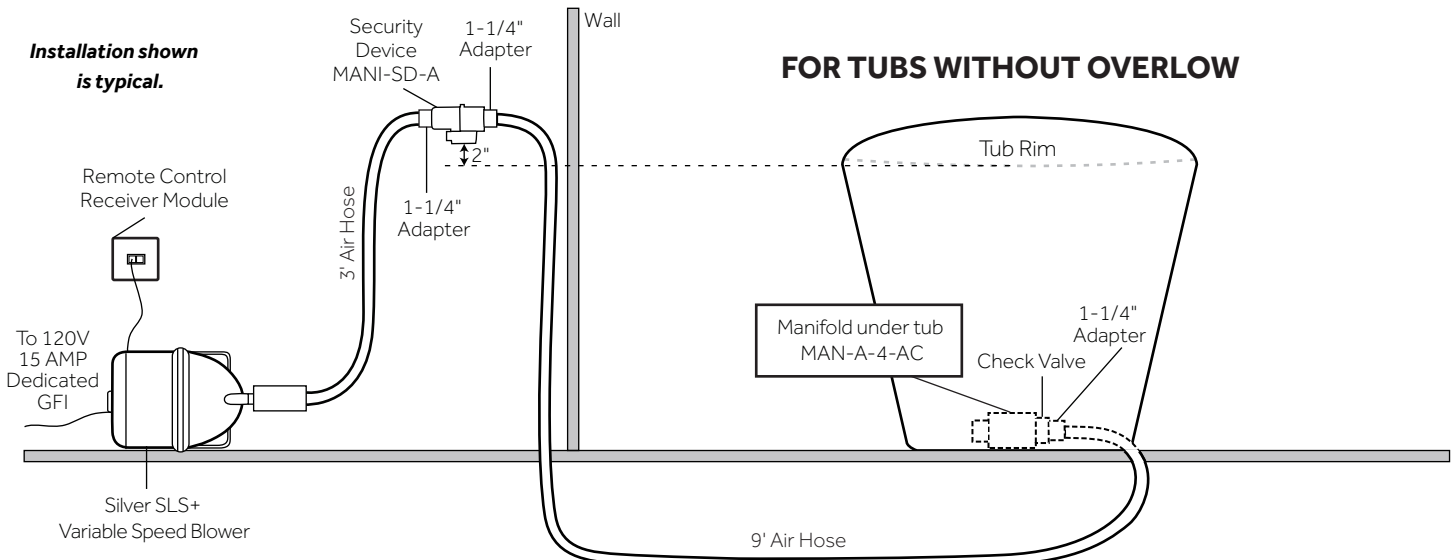

FOR TUBS WITHOUT OVERFLOW