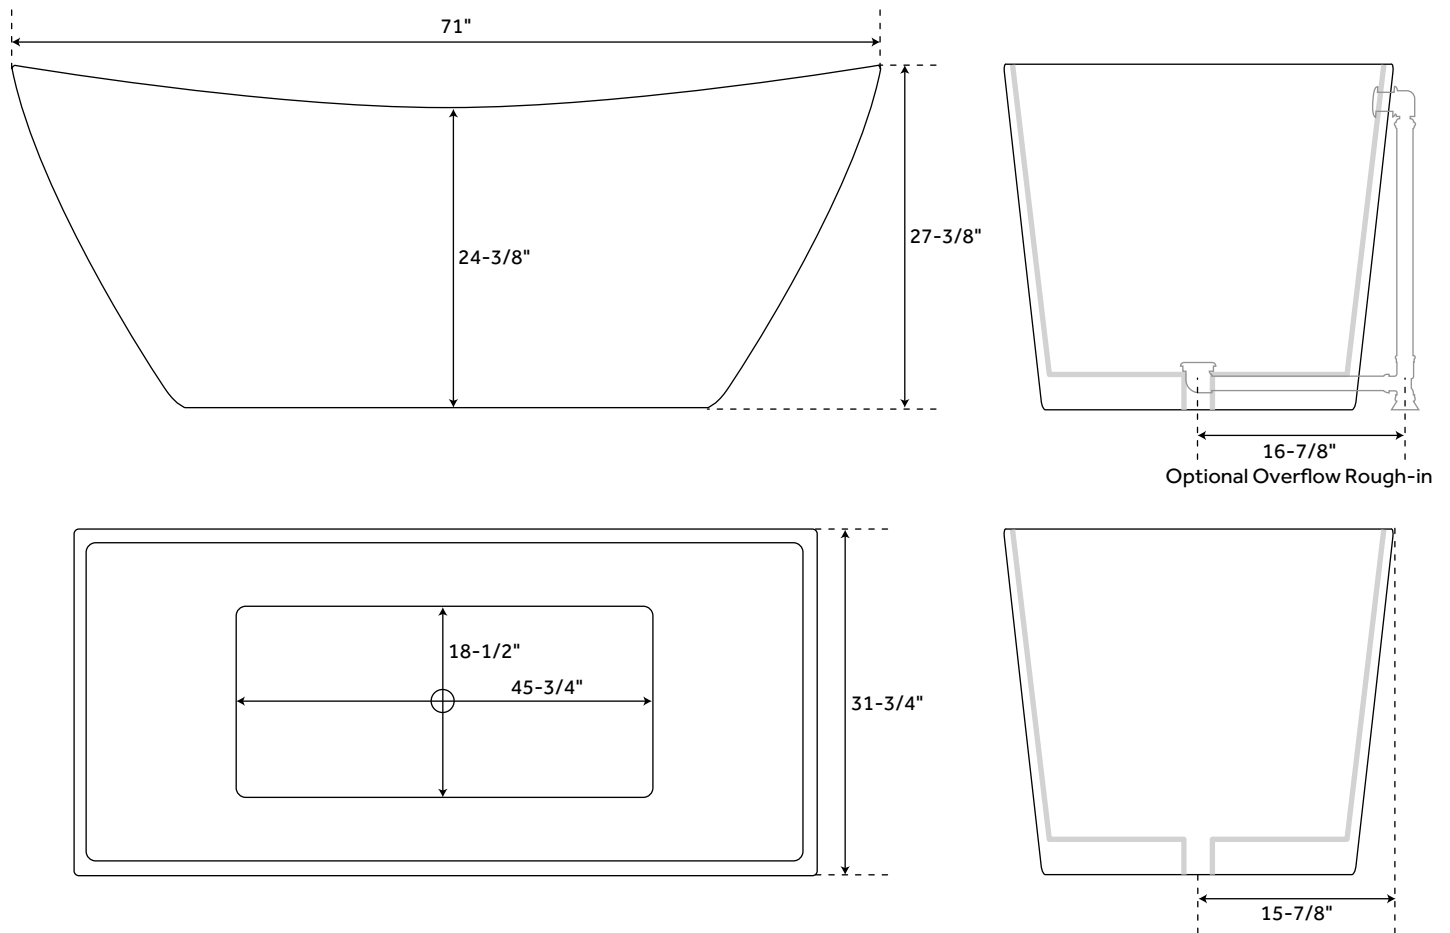

67" RENLO

ACRYLIC FREESTANDING TUB

SKU: 930342

FEATURES

Design: Modern
Product Finish: White
Overflow Hole: Optional
Shape: Rectangle
Material: Acrylic
Tap Deck: No
Drain Included: Optional
Drain Placement: Center
Faucet Included: No
Faucet Drillings: No Drillings
Built-In Adjusters: Yes
Length: 67"
Width: 31-1/2"
Height: 27"
Water Capacity Without/With Overflow
(Gallons): 60/47
Water Depth Without/With Overflow:
18-3/8"/14-3/8"
Tub Weight Uncrated (lbs.): 150
Tub Weight Crated (lbs.): 260

CODES/STANDARDS

cUPC
CSA B45.5/IAPMO Z124

SIGNATURE HARDWARE LIFETIME WARRANTY

See website for warranty information

All measurements are approximate. Measurements may vary +/- 1/2".

REVISED 01/30/2019

71" RENLO

ACRYLIC FREESTANDING TUB

SKU: 930342

FEATURES

Design: Modern
Product Finish: White
Overflow Hole: Optional
Shape: Rectangle
Material: Acrylic
Tap Deck: No
Drain Included: Optional
Drain Placement: Center
Faucet Included: No
Faucet Drillings: No Drillings
Built-In Adjusters: Yes
Length: 71"
Width: 31-3/4"
Height: 27-3/8"
Water Capacity Without/With Overflow
(Gallons): 67/53
Water Depth Without/With Overflow:
18-1/4"/14-1/4"
Tub Weight Uncrated (lbs): 179
Tub Weight Crated (lbs.): 289