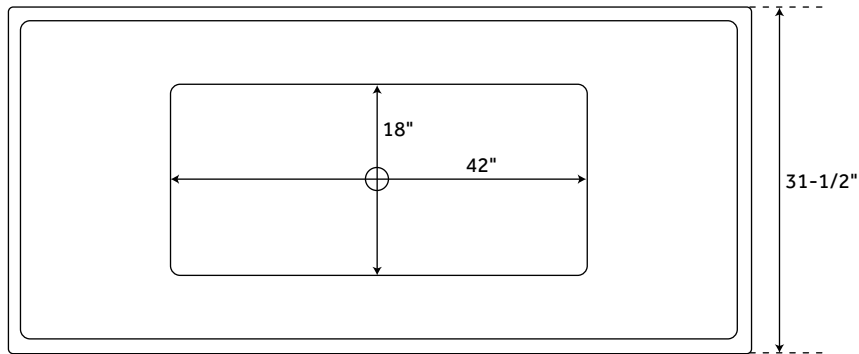

67" RENLO

ACRYLIC FREESTANDING TUB

SKU: 930342

FEATURES

Design: Modern
Product Finish: White
Overflow Hole: Optional
Shape: Rectangle
Material: Acrylic
Tap Deck: No
Drain Included: Optional
Drain Placement: Center
Faucet Included: No
Faucet Drillings: No Drillings
Built-In Adjusters: Yes
Length: 67"
Width: 31-1/2"
Height: 27"
Water Capacity Without/With Overflow
(Gallons): 60/47
Water Depth Without/With Overflow:
18-3/8"/14-3/8"
Tub Weight Uncrated (lbs.): 150
Tub Weight Crated (lbs.): 260

ACRYLIC FREESTANDING TUB

SKU: 930342

FEATURES

Design: Modern
Product Finish: White
Overflow Hole: Optional
Shape: Rectangle
Material: Acrylic
Tap Deck: No
Drain Included: Optional
Drain Placement: Center
Faucet Included: No
Faucet Drillings: No Drillings
Built-In Adjusters: Yes
Length: 71"
Width: 31-3/4"
Height: 27-3/8"
Water Capacity Without/With Overflow
(Gallons): 67/53
Water Depth Without/With Overflow:
18-1/4"/14-1/4"
Tub Weight Uncrated (lbs): 179
Tub Weight Crated (lbs.): 289