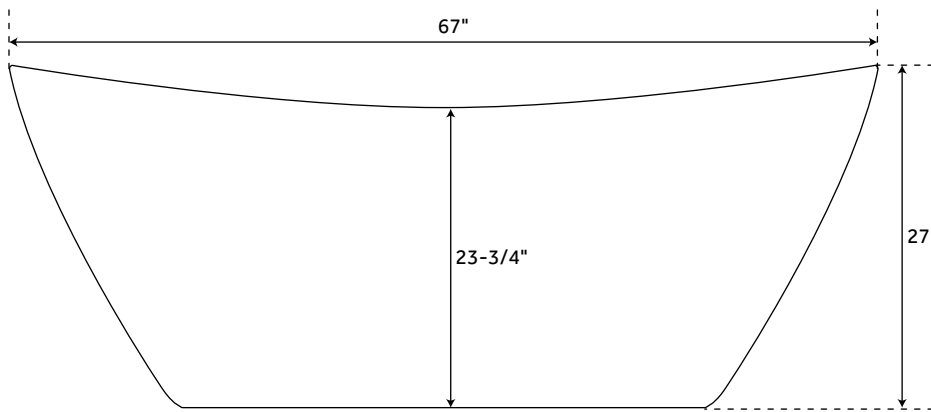

67" RENLO

ACRYLIC FREESTANDING TUB

SKU: 930342

FEATURES

Design: Modern
Product Finish: White
Overflow Hole: Optional
Shape: Rectangle
Material: Acrylic
Tap Deck: No
Drain Included: Optional
Drain Placement: Center
Faucet Included: No
Faucet Drillings: No Drillings
Built-In Adjusters: Yes
Length: 67"
Width: 31-1/2"
Height: 27"
Water Capacity Without/With Overflow
(Gallons): 60/47
Water Depth Without/With Overflow:
18-3/8"/14-3/8"
Tub Weight Uncrated (lbs.): 150
Tub Weight Crated (lbs.): 260

ACRYLIC FREESTANDING TUB

SKU: 930342

FEATURES

Design: Modern
Product Finish: White
Overflow Hole: Optional
Shape: Rectangle
Material: Acrylic
Tap Deck: No
Drain Included: Optional
Drain Placement: Center
Faucet Included: No
Faucet Drillings: No Drillings
Built-In Adjusters: Yes
Length: 71"
Width: 31-3/4"
Height: 27-3/8"
Water Capacity Without/With Overflow
(Gallons): 67/53
Water Depth Without/With Overflow:
18-1/4"/14-1/4"
Tub Weight Uncrated (lbs): 179
Tub Weight Crated (lbs.): 289