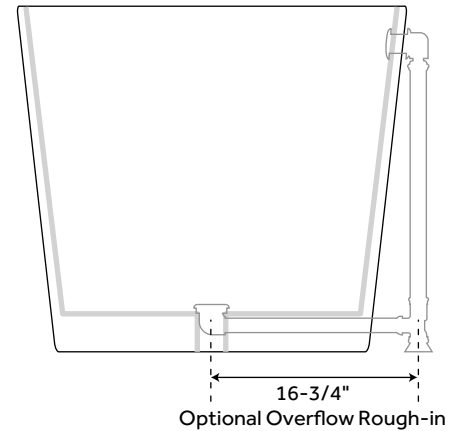

67" RENLO

ACRYLIC FREESTANDING TUB

SKU: 930342

FEATURES

Design: Modern
Product Finish: White
Overflow Hole: Optional
Shape: Rectangle
Material: Acrylic
Tap Deck: No
Drain Included: Optional
Drain Placement: Center
Faucet Included: No
Faucet Drillings: No Drillings
Built-In Adjusters: Yes
Length: 67"
Width: 31-1/2"
Height: 27"
Water Capacity Without/With Overflow
(Gallons): 60/47
Water Depth Without/With Overflow:
18-3/8"/14-3/8"
Tub Weight Uncrated (lbs.): 150
Tub Weight Crated (lbs.): 260

ACRYLIC FREESTANDING TUB

SKU: 930342

FEATURES

Design: Modern
Product Finish: White
Overflow Hole: Optional
Shape: Rectangle
Material: Acrylic
Tap Deck: No
Drain Included: Optional
Drain Placement: Center
Faucet Included: No
Faucet Drillings: No Drillings
Built-In Adjusters: Yes
Length: 71"
Width: 31-3/4"
Height: 27-3/8"
Water Capacity Without/With Overflow
(Gallons): 67/53
Water Depth Without/With Overflow:
18-1/4"/14-1/4"
Tub Weight Uncrated (lbs): 179
Tub Weight Crated (lbs.): 289