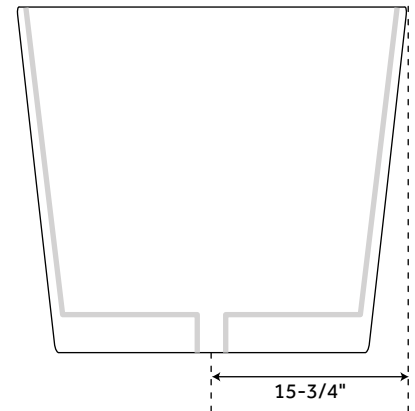

67" RENLO

ACRYLIC FREESTANDING TUB

SKU: 930342

FEATURES

Design: Modern
Product Finish: White
Overflow Hole: Optional
Shape: Rectangle
Material: Acrylic
Tap Deck: No
Drain Included: Optional
Drain Placement: Center
Faucet Included: No
Faucet Drillings: No Drillings
Built-In Adjusters: Yes
Length: 67"
Width: 31-1/2"
Height: 27"
Water Capacity Without/With Overflow
(Gallons): 60/47
Water Depth Without/With Overflow:
18-3/8"/14-3/8"
Tub Weight Uncrated (lbs.): 150
Tub Weight Crated (lbs.): 260

ACRYLIC FREESTANDING TUB

SKU: 930342

FEATURES

Design: Modern
Product Finish: White
Overflow Hole: Optional
Shape: Rectangle
Material: Acrylic
Tap Deck: No
Drain Included: Optional
Drain Placement: Center
Faucet Included: No
Faucet Drillings: No Drillings
Built-In Adjusters: Yes
Length: 71"
Width: 31-3/4"
Height: 27-3/8"
Water Capacity Without/With Overflow
(Gallons): 67/53
Water Depth Without/With Overflow:
18-1/4"/14-1/4"
Tub Weight Uncrated (lbs): 179
Tub Weight Crated (lbs.): 289