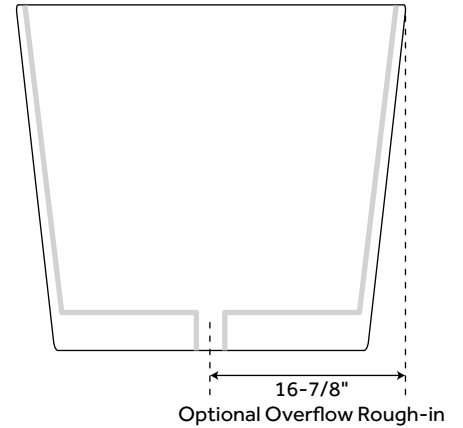

71" RENLO

ACRYLIC FREESTANDING TUB

SKU: 930342

FEATURES

Design: Modern
Product Finish: White
Overflow Hole: Optional
Shape: Rectangle
Material: Acrylic
Length: 71"
Width: 31-3/4"
Height: 27-3/8"
Tap Deck: No
Drain Included: Optional
Drain Placement: Center
Faucet Included: No
Faucet Drillings: No Drillings
Built-In Adjusters: Yes
Water Capacity Without/With Overflow (Gallons): 67/53
Water Depth Without/With Overflow: 18-1/4"/14-1/4"
Tub Weight Uncrated (lbs.): 179
Tub Weight Crated (lbs.): 289

CODES/STANDARDS

cUPC
CSA B45.5/IAPMO Z124