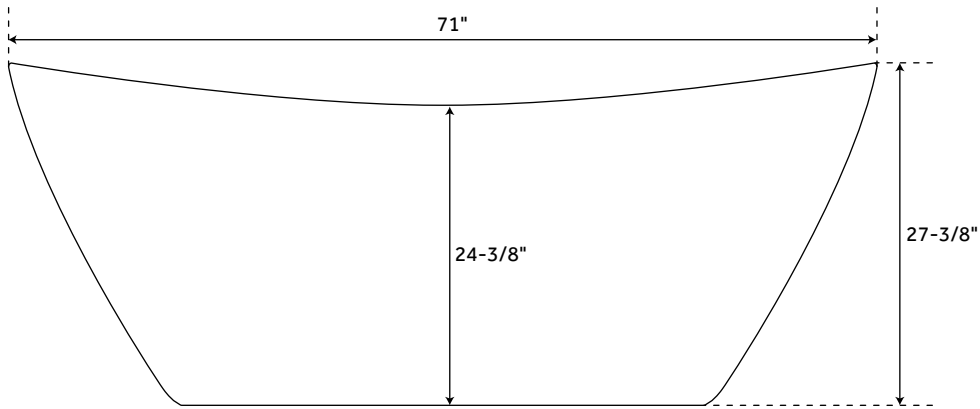

71" RENLO

ACRYLIC FREESTANDING TUB

SKU: 930342

FEATURES

Design: Modern
Product Finish: White
Overflow Hole: Optional
Shape: Rectangle
Material: Acrylic
Length: 71"
Width: 31-3/4"
Height: 27-3/8"
Tap Deck: No
Drain Included: Optional
Drain Placement: Center
Faucet Included: No
Faucet Drillings: No Drillings
Built-In Adjusters: Yes
Water Capacity Without/With Overflow (Gallons): 67/53
Water Depth Without/With Overflow: 18-1/4"/14-1/4"
Tub Weight Uncrated (lbs.): 179
Tub Weight Crated (lbs.): 289

CODES/STANDARDS

cUPC
CSA B45.5/IAPMO Z124