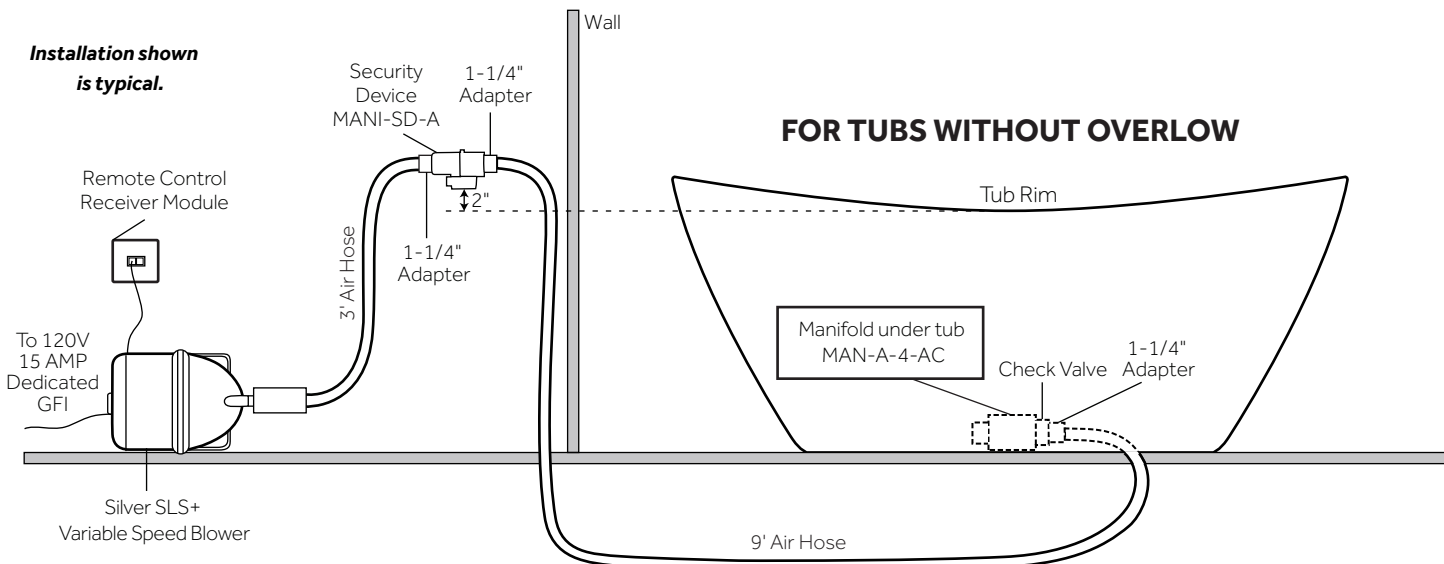

Security device and hose can be mounted in wall

## INSIDE OF BATH

- (12) MAXI AIR JETS WITH 24 OPENINGS

ELBOWS FOR AIR JETS

TEES FOR AIR JETS