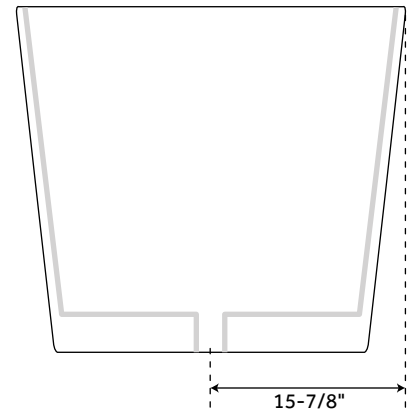

### FEATURES

Design: Modern  
Product Finish: White  
Overflow Hole: Optional  
Shape: Rectangle  
Material: Acrylic  
Length: 67"  
Width: 31-1/2"  
Height: 27"  
Tap Deck: No  
Drain Included: Optional  
Drain Placement: Center  
Faucet Included: No  
Faucet Drillings: No Drillings  
Built-In Adjusters: Yes  
Water Capacity Without/With Overflow  
(Gallons): 60/47  
Water Depth Without/With Overflow:  
18-3/8"/14-3/8"  
Tub Weight Uncrated (lbs.): 150  
Tub Weight Crated (lbs.): 260

### FEATURES

Design: Modern  
Product Finish: White  
Overflow Hole: Optional  
Shape: Rectangle  
Material: Acrylic  
Length: 71"  
Width: 31-3/4"  
Height: 27-3/8"  
Tap Deck: No  
Drain Included: Optional  
Drain Placement: Center  
Faucet Included: No  
Faucet Drillings: No Drillings  
Built-In Adjusters: Yes  
Water Capacity Without/With Overflow (Gallons): 67/53  
Water Depth Without/With Overflow: 18-1/4"/14-1/4"  
Tub Weight Uncrated (lbs.): 179  
Tub Weight Crated (lbs.): 289