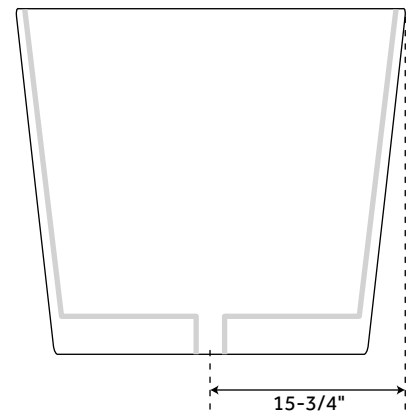

## INSIDE OF BATH

- (12) MAXI AIR JETS WITH 24 OPENINGS

ELBOWS FOR AIR JETS

TEES FOR AIR JETS

### FEATURES

Design: Modern  
Product Finish: White  
Overflow Hole: Optional  
Shape: Rectangle  
Material: Acrylic  
Length: 67"  
Width: 31-1/2"  
Height: 27"  
Tap Deck: No  
Drain Included: Optional  
Drain Placement: Center  
Faucet Included: No  
Faucet Drillings: No Drillings  
Built-In Adjusters: Yes  
Water Capacity Without/With Overflow  
(Gallons): 60/47  
Water Depth Without/With Overflow:  
18-3/8"/14-3/8"  
Tub Weight Uncrated (lbs.): 150  
Tub Weight Crated (lbs.): 260