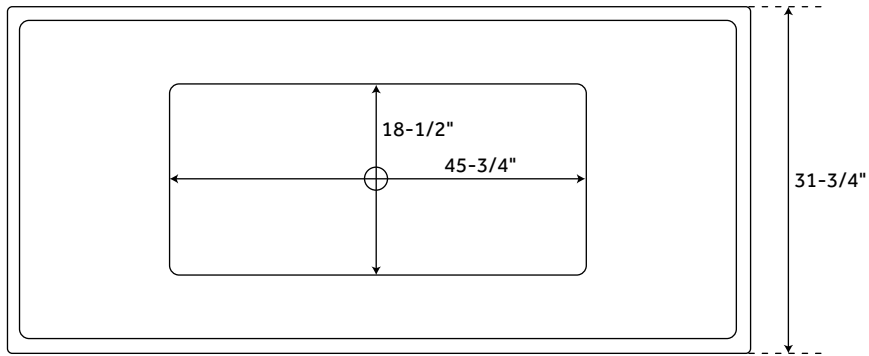

71" RENLO

ACRYLIC FREESTANDING TUB

SKU: 930342

FEATURES

Design: Modern
Product Finish: White
Overflow Hole: Optional
Shape: Rectangle
Material: Acrylic
Length: 71"
Width: 31-3/4"
Height: 27-3/8"
Tap Deck: No
Drain Included: Optional
Drain Placement: Center
Faucet Included: No
Faucet Drillings: No Drillings
Built-In Adjusters: Yes
Water Capacity Without/With Overflow (Gallons): 67/53
Water Depth Without/With Overflow: 18-1/4"/14-1/4"
Tub Weight Uncrated (lbs.): 179
Tub Weight Crated (lbs.): 289

CODES/STANDARDS

cUPC
CSA B45.5/IAPMO Z124