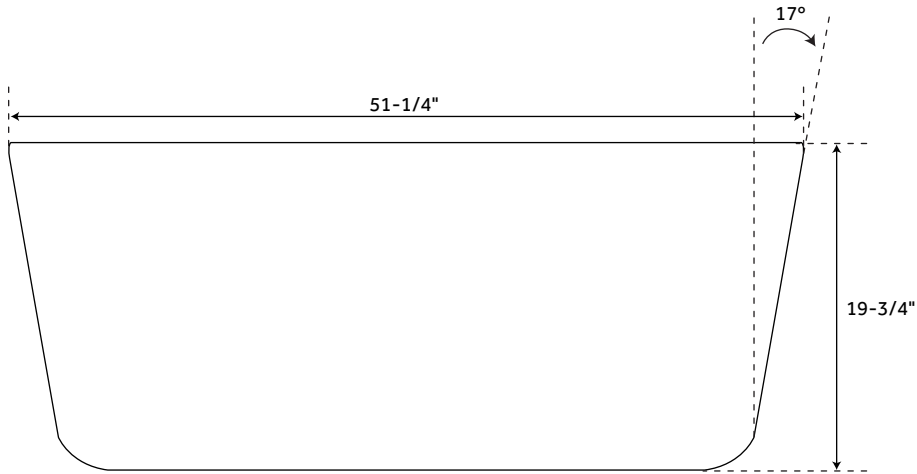

51" BOONE

ACRYLIC FREESTANDING TUB

SKU: 929474

FEATURES

Design: Modern
Product Finish: White
Overflow Hole: Optional
Shape: Oval
Material: Acrylic
Water Depth To Overflow: 12-3/4"
Tap Deck: Yevs
Drain Included: Optional
Drain Placement: Offset
Faucet Included: No
Faucet Drillings: No Drillings
Built-In Adjusters: Yes
Length: 51-1/4"
Width: 25-3/4"
Height: 19-3/4"
Water Capacity Without/With Overflow
(Gallons): 43/36
Tub Weight Uncrated (lbs): 72
Tub Weight Crated (lbs): 182

SIGNATURE HARDWARE LIFETIME WARRANTY

See website for warranty information

All measurements are approximate. Measurements may vary +/- 1/2".

REVISED 03/06/2019