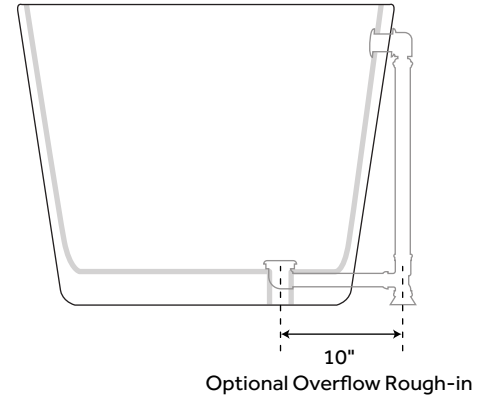

51" BOONE

ACRYLIC FREESTANDING TUB

SKU: 929474

FEATURES

Design: Modern
Product Finish: White
Overflow Hole: Optional
Shape: Oval
Material: Acrylic
Water Depth To Overflow: 12-3/4"
Tap Deck: Yevs
Drain Included: Optional
Drain Placement: Offset
Faucet Included: No
Faucet Drillings: No Drillings
Built-In Adjusters: Yes
Length: 51-1/4"
Width: 25-3/4"
Height: 19-3/4"
Water Capacity Without/With Overflow
(Gallons): 43/36
Tub Weight Uncrated (lbs): 72
Tub Weight Crated (lbs): 182