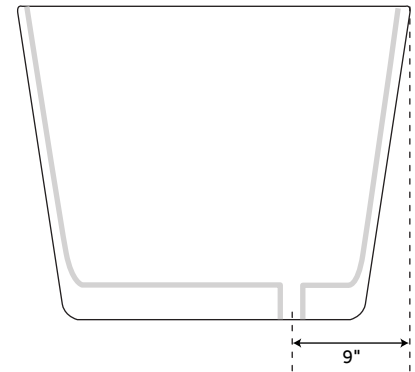

51" BOONE

ACRYLIC FREESTANDING TUB

SKU: 929474

FEATURES

Design: Modern
Product Finish: White
Overflow Hole: Optional
Shape: Oval
Material: Acrylic
Water Depth To Overflow: 12-3/4"
Tap Deck: Yevs
Drain Included: Optional
Drain Placement: Offset
Faucet Included: No
Faucet Drillings: No Drillings
Built-In Adjusters: Yes
Length: 51-1/4"
Width: 25-3/4"
Height: 19-3/4"
Water Capacity Without/With Overflow
(Gallons): 43/36
Tub Weight Uncrated (lbs): 72
Tub Weight Crated (lbs): 182