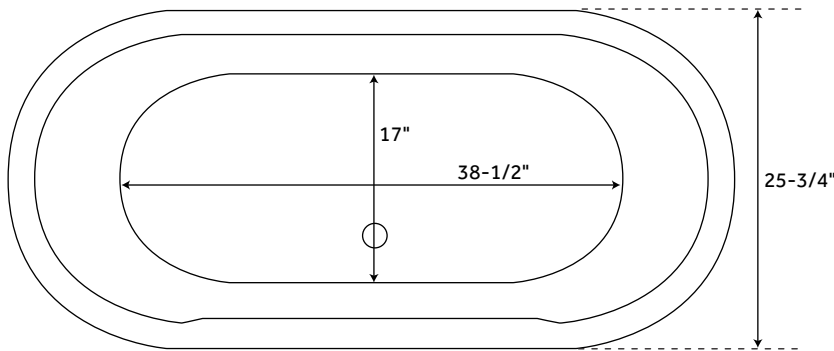

51" BOONE

ACRYLIC FREESTANDING TUB

SKU: 929474

FEATURES

Design: Modern
Product Finish: White
Overflow Hole: Optional
Shape: Oval
Material: Acrylic
Water Depth To Overflow: 12-3/4"
Tap Deck: Yevs
Drain Included: Optional
Drain Placement: Offset
Faucet Included: No
Faucet Drillings: No Drillings
Built-In Adjusters: Yes
Length: 51-1/4"
Width: 25-3/4"
Height: 19-3/4"
Water Capacity Without/With Overflow
(Gallons): 43/36
Tub Weight Uncrated (lbs): 72
Tub Weight Crated (lbs): 182

SIGNATURE HARDWARE LIFETIME WARRANTY

See website for warranty information

All measurements are approximate. Measurements may vary +/- 1/2".

REVISED 03/06/2019