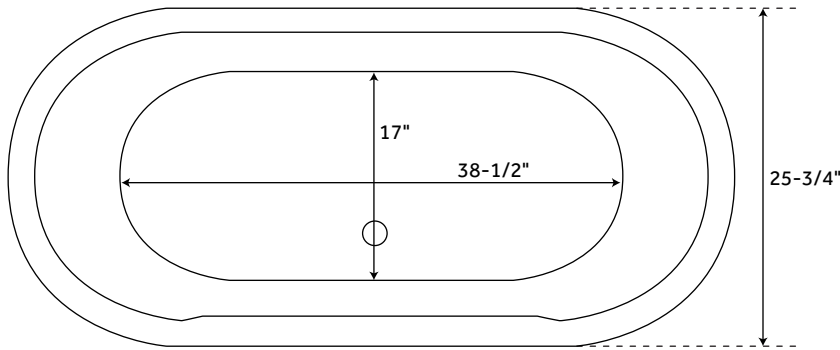

Security device and hose can be mounted in wall

REMOTE CONTROL

- CG+/RTC-SENSOR-WP
- 12 – 15 YEAR BATTERY LIFE

INSIDE OF BATH

- (12) MAXI AIR JETS WITH 24 OPENINGS

ELBOWS FOR AIR JETS

TEES FOR AIR JETS

FOR TUBS WITH OVERFLOW

FOR TUBS WITHOUT OVERFLOW

51" BOONE

ACRYLIC FREESTANDING TUB

SKU: 929474

FEATURES

- Design: Modern
- Product Finish: White
- Overflow Hole: Optional
- Shape: Oval
- Material: Acrylic
- Length: 51-1/4"
- Width: 25-3/4"
- Height: 19-3/4"
- Tap Deck: Yes
- Drain Included: Optional
- Drain Placement: Offset
- Faucet Included: No
- Faucet Drillings: No Drillings
- Built-In Adjusters: Yes
- Water Depth To Overflow: 12-3/4"
- Water Capacity Without/With Overflow (Gallons): 43/36
- Tub Weight Uncrated (lbs): 72
- Tub Weight Crated (lbs): 182