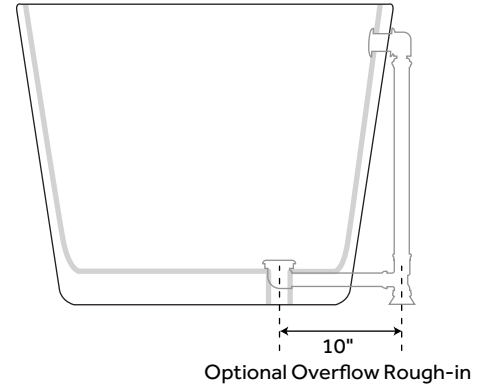

INSTALLATION

Install blower behind a wall (with an access panel) or in a closet. Blower can also be installed under floor. Ensure the security device, MANI-DS-A, is at least:

- 2" Above the bottom of overflow hole OR
- 2" Above the tub rim

Security device and hose can be mounted in wall

REMOTE CONTROL

- CG+/RTC-SENSOR-WP
- 12 – 15 YEAR BATTERY LIFE

INSIDE OF BATH

- (12) MAXI AIR JETS WITH 24 OPENINGS

ELBOWS FOR AIR JETS

TEES FOR AIR JETS

FOR TUBS WITH OVERFLOW

FOR TUBS WITHOUT OVERFLOW

51" BOONE

ACRYLIC FREESTANDING TUB

SKU: 929474

FEATURES

- Design: Modern
- Product Finish: White
- Overflow Hole: Optional
- Shape: Oval
- Material: Acrylic
- Length: 51-1/4"
- Width: 25-3/4"
- Height: 19-3/4"
- Tap Deck: Yes
- Drain Included: Optional
- Drain Placement: Offset
- Faucet Included: No
- Faucet Drillings: No Drillings
- Built-In Adjusters: Yes
- Water Depth To Overflow: 12-3/4"
- Water Capacity Without/With Overflow (Gallons): 43/36
- Tub Weight Uncrated (lbs): 72
- Tub Weight Crated (lbs): 182