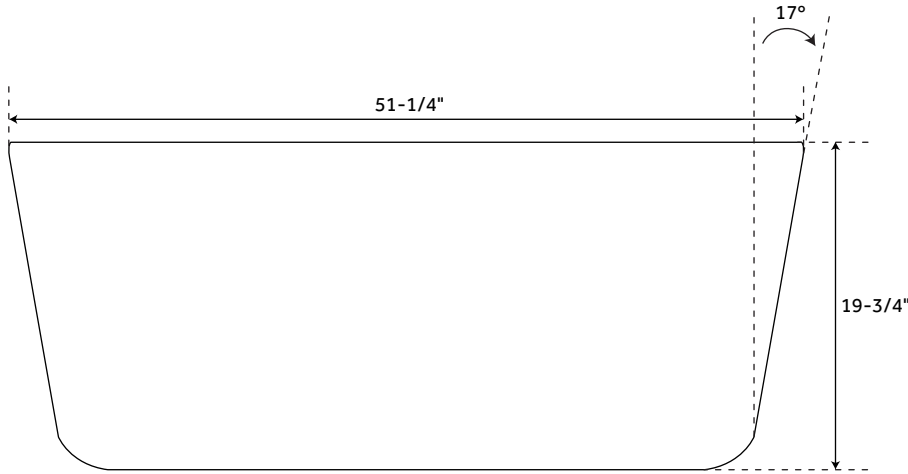

Security device and hose can be mounted in wall

REMOTE CONTROL

- CG+/RTC-SENSOR-WP
- 12 – 15 YEAR BATTERY LIFE

INSIDE OF BATH

- (12) MAXI AIR JETS WITH 24 OPENINGS

ELBOWS FOR AIR JETS

TEES FOR AIR JETS

FOR TUBS WITH OVERFLOW

FOR TUBS WITHOUT OVERFLOW

51" BOONE

ACRYLIC FREESTANDING TUB

SKU: 929474

FEATURES

- Design: Modern
- Product Finish: White
- Overflow Hole: Optional
- Shape: Oval
- Material: Acrylic
- Length: 51-1/4"
- Width: 25-3/4"
- Height: 19-3/4"
- Tap Deck: Yes
- Drain Included: Optional
- Drain Placement: Offset
- Faucet Included: No
- Faucet Drillings: No Drillings
- Built-In Adjusters: Yes
- Water Depth To Overflow: 12-3/4"
- Water Capacity Without/With Overflow (Gallons): 43/36
- Tub Weight Uncrated (lbs): 72
- Tub Weight Crated (lbs): 182