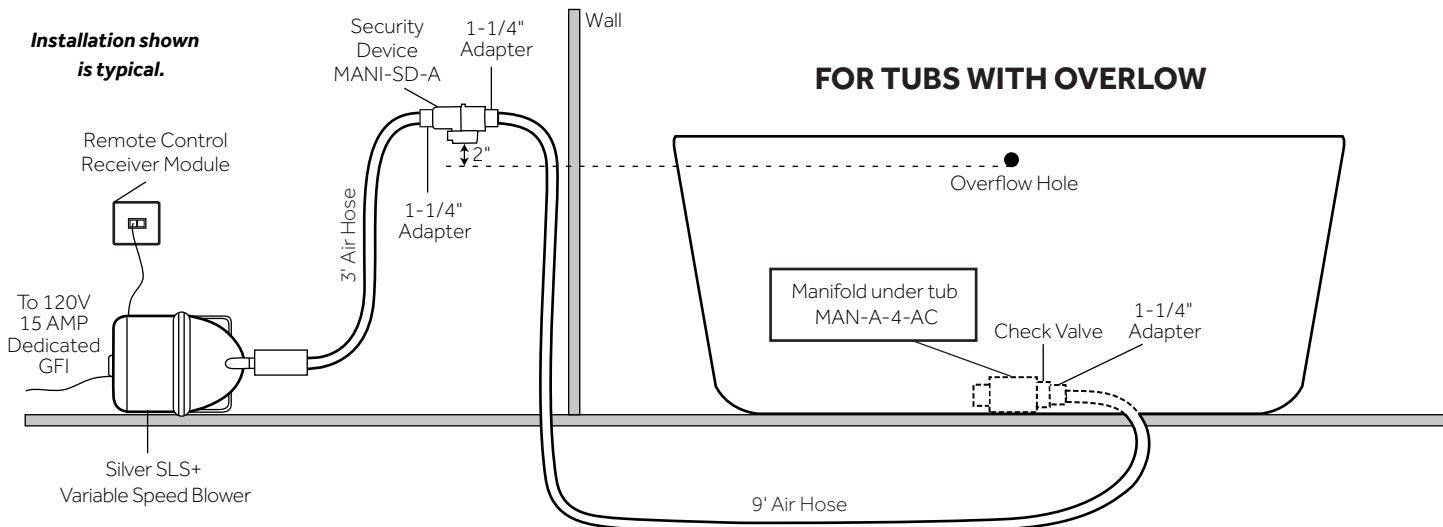

INSTALLATION

Install blower behind a wall (with an access panel) or in a closet. Blower can also be installed under floor. Ensure the security device, MANI-DS-A, is at least:

- 2" Above the bottom of overflow hole OR
- 2" Above the tub rim

Security device and hose can be mounted in wall

REMOTE CONTROL

- CG+/RTC-SENSOR-WP
- 12 – 15 YEAR BATTERY LIFE

INSIDE OF BATH

- (12) MAXI AIR JETS WITH 24 OPENINGS

ELBOWS FOR AIR JETS

TEES FOR AIR JETS

FOR TUBS WITH OVERFLOW

FOR TUBS WITHOUT OVERFLOW

51" BOONE

ACRYLIC FREESTANDING TUB

SKU: 929474

FEATURES

- Design: Modern
- Product Finish: White
- Overflow Hole: Optional
- Shape: Oval
- Material: Acrylic
- Length: 51-1/4"
- Width: 25-3/4"
- Height: 19-3/4"
- Tap Deck: Yes
- Drain Included: Optional
- Drain Placement: Offset
- Faucet Included: No
- Faucet Drillings: No Drillings
- Built-In Adjusters: Yes
- Water Depth To Overflow: 12-3/4"
- Water Capacity Without/With Overflow (Gallons): 43/36
- Tub Weight Uncrated (lbs): 72
- Tub Weight Crated (lbs): 182