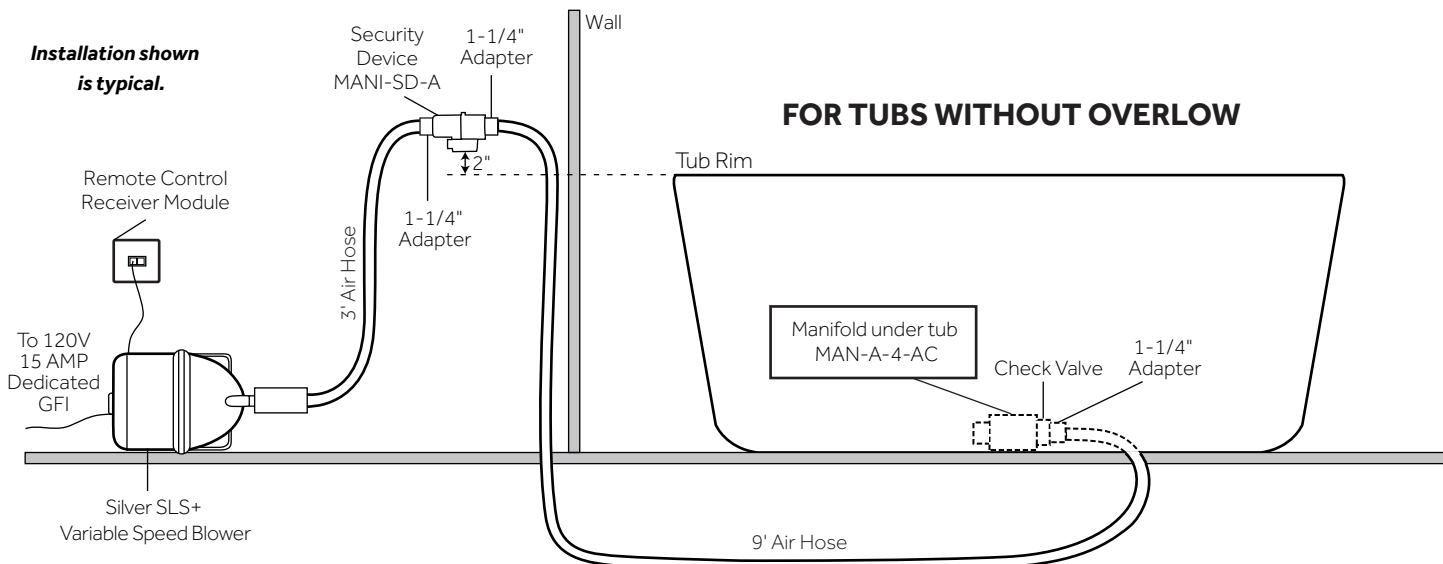

INSTALLATION

Install blower behind a wall (with an access panel) or in a closet. Blower can also be installed under floor. Ensure the security device, MANI-DS-A, is at least:

- 2" Above the bottom of overflow hole OR
- 2" Above the tub rim

Security device and hose can be mounted in wall

REMOTE CONTROL

- CG+/RTC-SENSOR-WP
- 12 – 15 YEAR BATTERY LIFE

INSIDE OF BATH

- (12) MAXI AIR JETS WITH 24 OPENINGS

ELBOWS FOR AIR JETS

TEES FOR AIR JETS

FOR TUBS WITH OVERFLOW

FOR TUBS WITHOUT OVERFLOW

51" BOONE

ACRYLIC FREESTANDING TUB

SKU: 929474

FEATURES

- Design: Modern
- Product Finish: White
- Overflow Hole: Optional
- Shape: Oval
- Material: Acrylic
- Length: 51-1/4"
- Width: 25-3/4"
- Height: 19-3/4"
- Tap Deck: Yes
- Drain Included: Optional
- Drain Placement: Offset
- Faucet Included: No
- Faucet Drillings: No Drillings
- Built-In Adjusters: Yes
- Water Depth To Overflow: 12-3/4"
- Water Capacity Without/With Overflow (Gallons): 43/36
- Tub Weight Uncrated (lbs): 72
- Tub Weight Crated (lbs): 182