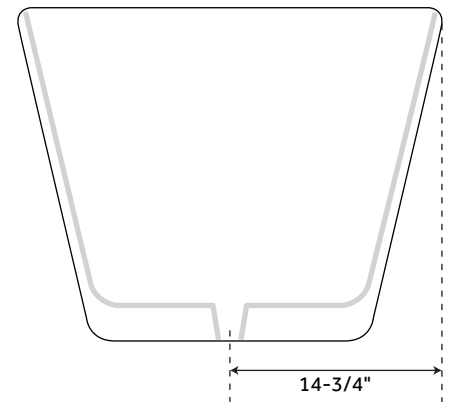

62" NINA

ACRYLIC FREESTANDING TUB

SKU: 929454

FEATURES

Design: Modern
Product Finish: White
Overflow Hole: Optional
Shape: Rectangle
Material: Acrylic
Length: 62-1/4"
Width: 29-1/2"
Height: 25-1/4"
Tap Deck: No
Drain Included: Optional
Drain Placement: Center
Faucet Included: No
Faucet Drillings: No Drillings
Built-In Adjusters: Yes
Water Capacity Without/With Overflow
(Gallons): 60/51
Water Depth Without/With Overflow:
17-1/2"/12-1/2"
Tub Weight Uncrated (lbs): 105
Tub Weight Crated (lbs): 215

SIGNATURE HARDWARE LIFETIME WARRANTY

See website for warranty information

All measurements are approximate. Measurements may vary +/- 1/2".

REVISED 07/17/2019

67" NINA

ACRYLIC FREESTANDING TUB

SKU: 929454

FEATURES

Design: Modern
Product Finish: White
Overflow Hole: Optional
Shape: Rectangle
Material: Acrylic
Length: 67"
Width: 30-3/4"
Height: 25-1/2"
Tap Deck: No
Drain Included: Optional
Drain Placement: Center
Faucet Included: No
Faucet Drillings: No Drillings
Built-In Adjusters: Yes
Water Capacity Without/With Overflow
(Gallons): 66/56
Water Depth Without/With Overflow:
17-1/2"/12-1/2"
Tub Weight Uncrated (lbs): 115
Tub Weight Crated (lbs): 225

Design: Modern
Product Finish: White
Overflow Hole: Optional
Shape: Rectangle
Material: Acrylic
Length: 70"
Width: 31-1/2"
Height: 25"
Tap Deck: No
Drain Included: Optional
Drain Placement: Center
Faucet Included: No
Faucet Drillings: No Drillings
Built-In Adjusters: Yes
Water Capacity Without/With Overflow
(Gallons): 75/63
Water Depth Without/With Overflow:
17-1/2"/12-1/2"
Tub Weight Uncrated (lbs): 122
Tub Weight Crated (lbs): 232