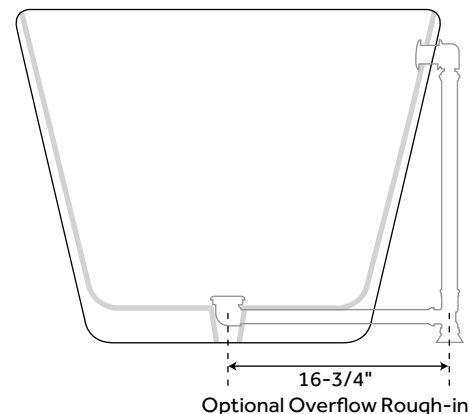

Design: Modern
Product Finish: White
Overflow Hole: Optional
Shape: Rectangle
Material: Acrylic
Length: 67"
Width: 30-3/4"
Height: 25-1/2"
Tap Deck: No
Drain Included: Optional
Drain Placement: Center
Faucet Included: No
Faucet Drillings: No Drillings
Built-In Adjusters: Yes
Water Capacity Without/With Overflow
(Gallons): 66/56
Water Depth Without/With Overflow:
17-1/2"/12-1/2"
Tub Weight Uncrated (lbs): 115
Tub Weight Crated (lbs): 225

SIGNATURE HARDWARE LIFETIME WARRANTY

See website for warranty information

All measurements are approximate. Measurements may vary +/- 1/2".

REVISED 04/20/2019

70" NINA

ACRYLIC FREESTANDING TUB

SKU: 929454

FEATURES

Design: Modern
Product Finish: White
Overflow Hole: Optional
Shape: Rectangle
Material: Acrylic
Length: 70"
Width: 31-1/2"
Height: 25"
Tap Deck: No
Drain Included: Optional
Drain Placement: Center
Faucet Included: No
Faucet Drillings: No Drillings
Built-In Adjusters: Yes
Water Capacity Without/With Overflow
(Gallons): 75/63
Water Depth Without/With Overflow:
17-1/2"/12-1/2"
Tub Weight Uncrated (lbs): 122
Tub Weight Crated (lbs): 232