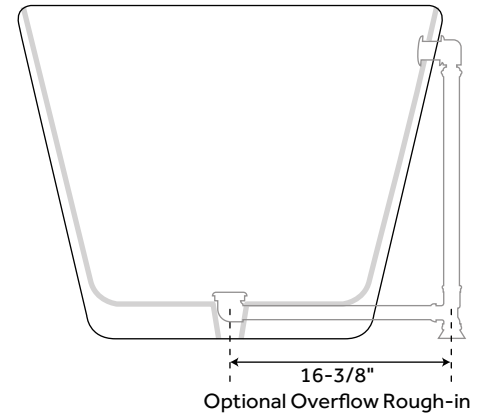

62" NINA

ACRYLIC FREESTANDING TUB

SKU: 929454

FEATURES

Design: Modern
Product Finish: White
Overflow Hole: Optional
Shape: Rectangle
Material: Acrylic
Length: 62-1/4"
Width: 29-1/2"
Height: 25-1/4"
Tap Deck: No
Drain Included: Optional
Drain Placement: Center
Faucet Included: No
Faucet Drillings: No Drillings
Built-In Adjusters: Yes
Water Capacity Without/With Overflow
(Gallons): 60/51
Water Depth Without/With Overflow:
17-1/2"/12-1/2"
Tub Weight Uncrated (lbs): 105
Tub Weight Crated (lbs): 215

SIGNATURE HARDWARE LIFETIME WARRANTY

See website for warranty information

All measurements are approximate. Measurements may vary +/- 1/2".

REVISED 07/17/2019

67" NINA

ACRYLIC FREESTANDING TUB

SKU: 929454

FEATURES

Design: Modern
Product Finish: White
Overflow Hole: Optional
Shape: Rectangle
Material: Acrylic
Length: 67"
Width: 30-3/4"
Height: 25-1/2"
Tap Deck: No
Drain Included: Optional
Drain Placement: Center
Faucet Included: No
Faucet Drillings: No Drillings
Built-In Adjusters: Yes
Water Capacity Without/With Overflow
(Gallons): 66/56
Water Depth Without/With Overflow:
17-1/2"/12-1/2"
Tub Weight Uncrated (lbs): 115
Tub Weight Crated (lbs): 225

Design: Modern
Product Finish: White
Overflow Hole: Optional
Shape: Rectangle
Material: Acrylic
Length: 70"
Width: 31-1/2"
Height: 25"
Tap Deck: No
Drain Included: Optional
Drain Placement: Center
Faucet Included: No
Faucet Drillings: No Drillings
Built-In Adjusters: Yes
Water Capacity Without/With Overflow
(Gallons): 75/63
Water Depth Without/With Overflow:
17-1/2"/12-1/2"
Tub Weight Uncrated (lbs): 122
Tub Weight Crated (lbs): 232