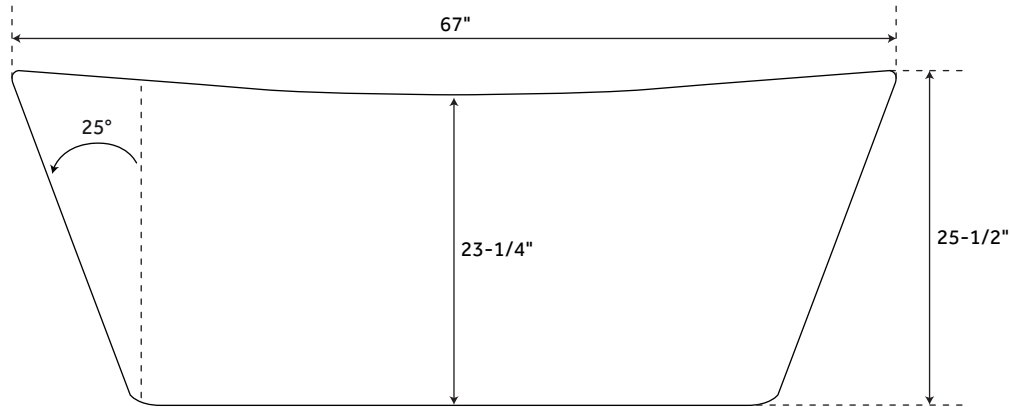

62" NINA

ACRYLIC FREESTANDING TUB

SKU: 929454

FEATURES

Design: Modern
Product Finish: White
Overflow Hole: Optional
Shape: Rectangle
Material: Acrylic
Length: 62-1/4"
Width: 29-1/2"
Height: 25-1/4"
Tap Deck: No
Drain Included: Optional
Drain Placement: Center
Faucet Included: No
Faucet Drillings: No Drillings
Built-In Adjusters: Yes
Water Capacity Without/With Overflow
(Gallons): 60/51
Water Depth Without/With Overflow:
17-1/2"/12-1/2"
Tub Weight Uncrated (lbs): 105
Tub Weight Crated (lbs): 215

SIGNATURE HARDWARE LIFETIME WARRANTY

See website for warranty information

All measurements are approximate. Measurements may vary +/- 1/2".

REVISED 07/17/2019

67" NINA

ACRYLIC FREESTANDING TUB

SKU: 929454

FEATURES

Design: Modern
Product Finish: White
Overflow Hole: Optional
Shape: Rectangle
Material: Acrylic
Length: 67"
Width: 30-3/4"
Height: 25-1/2"
Tap Deck: No
Drain Included: Optional
Drain Placement: Center
Faucet Included: No
Faucet Drillings: No Drillings
Built-In Adjusters: Yes
Water Capacity Without/With Overflow
(Gallons): 66/56
Water Depth Without/With Overflow:
17-1/2"/12-1/2"
Tub Weight Uncrated (lbs): 115
Tub Weight Crated (lbs): 225

Design: Modern
Product Finish: White
Overflow Hole: Optional
Shape: Rectangle
Material: Acrylic
Length: 70"
Width: 31-1/2"
Height: 25"
Tap Deck: No
Drain Included: Optional
Drain Placement: Center
Faucet Included: No
Faucet Drillings: No Drillings
Built-In Adjusters: Yes
Water Capacity Without/With Overflow
(Gallons): 75/63
Water Depth Without/With Overflow:
17-1/2"/12-1/2"
Tub Weight Uncrated (lbs): 122
Tub Weight Crated (lbs): 232