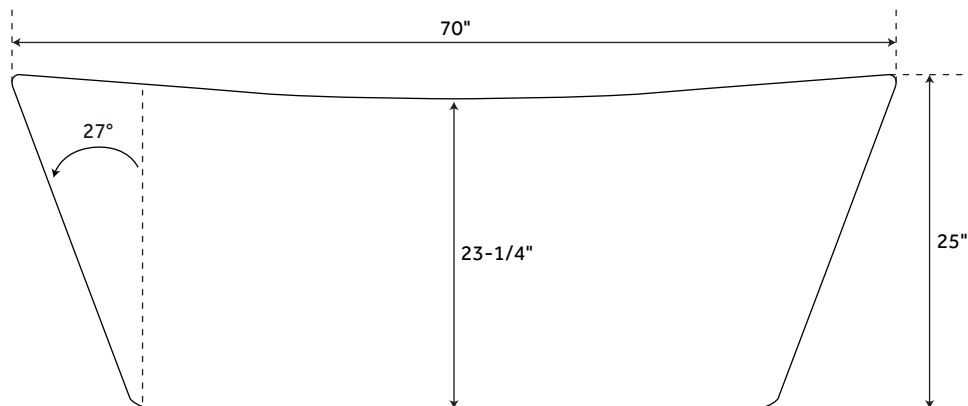

Design: Modern
Product Finish: White
Overflow Hole: Optional
Shape: Rectangle
Material: Acrylic
Length: 67"
Width: 30-3/4"
Height: 25-1/2"
Tap Deck: No
Drain Included: Optional
Drain Placement: Center
Faucet Included: No
Faucet Drillings: No Drillings
Built-In Adjusters: Yes
Water Capacity Without/With Overflow
(Gallons): 66/56
Water Depth Without/With Overflow:
17-1/2"/12-1/2"
Tub Weight Uncrated (lbs): 115
Tub Weight Crated (lbs): 225

SIGNATURE HARDWARE LIFETIME WARRANTY

See website for warranty information

All measurements are approximate. Measurements may vary +/- 1/2".

REVISED 04/20/2019

70" NINA

ACRYLIC FREESTANDING TUB

SKU: 929454

FEATURES

Design: Modern
Product Finish: White
Overflow Hole: Optional
Shape: Rectangle
Material: Acrylic
Length: 70"
Width: 31-1/2"
Height: 25"
Tap Deck: No
Drain Included: Optional
Drain Placement: Center
Faucet Included: No
Faucet Drillings: No Drillings
Built-In Adjusters: Yes
Water Capacity Without/With Overflow
(Gallons): 75/63
Water Depth Without/With Overflow:
17-1/2"/12-1/2"
Tub Weight Uncrated (lbs): 122
Tub Weight Crated (lbs): 232