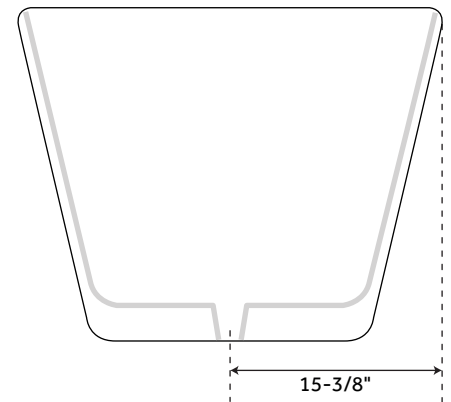

62" NINA

ACRYLIC FREESTANDING TUB

SKU: 929454

FEATURES

Design: Modern
Product Finish: White
Overflow Hole: Optional
Shape: Rectangle
Material: Acrylic
Length: 62-1/4"
Width: 29-1/2"
Height: 25-1/4"
Tap Deck: No
Drain Included: Optional
Drain Placement: Center
Faucet Included: No
Faucet Drillings: No Drillings
Built-In Adjusters: Yes
Water Capacity Without/With Overflow
(Gallons): 60/51
Water Depth Without/With Overflow:
17-1/2"/12-1/2"
Tub Weight Uncrated (lbs): 105
Tub Weight Crated (lbs): 215

SIGNATURE HARDWARE LIFETIME WARRANTY

See website for warranty information

All measurements are approximate. Measurements may vary +/- 1/2".

REVISED 07/17/2019

67" NINA

ACRYLIC FREESTANDING TUB

SKU: 929454

FEATURES

Design: Modern
Product Finish: White
Overflow Hole: Optional
Shape: Rectangle
Material: Acrylic
Length: 67"
Width: 30-3/4"
Height: 25-1/2"
Tap Deck: No
Drain Included: Optional
Drain Placement: Center
Faucet Included: No
Faucet Drillings: No Drillings
Built-In Adjusters: Yes
Water Capacity Without/With Overflow
(Gallons): 66/56
Water Depth Without/With Overflow:
17-1/2"/12-1/2"
Tub Weight Uncrated (lbs): 115
Tub Weight Crated (lbs): 225

Design: Modern
Product Finish: White
Overflow Hole: Optional
Shape: Rectangle
Material: Acrylic
Length: 70"
Width: 31-1/2"
Height: 25"
Tap Deck: No
Drain Included: Optional
Drain Placement: Center
Faucet Included: No
Faucet Drillings: No Drillings
Built-In Adjusters: Yes
Water Capacity Without/With Overflow
(Gallons): 75/63
Water Depth Without/With Overflow:
17-1/2"/12-1/2"
Tub Weight Uncrated (lbs): 122
Tub Weight Crated (lbs): 232