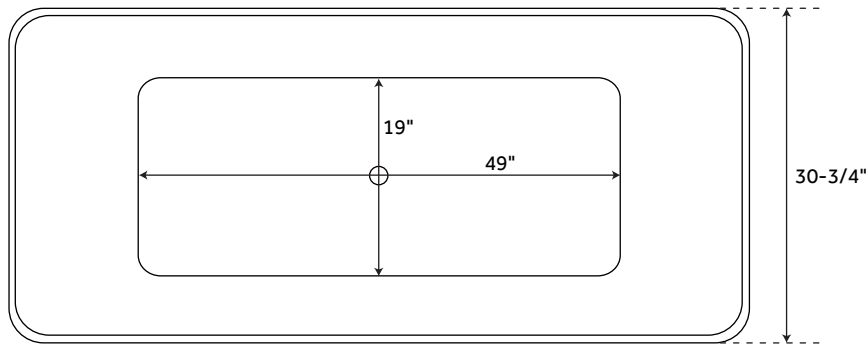

62" NINA

ACRYLIC FREESTANDING TUB

SKU: 929454

FEATURES

Design: Modern
Product Finish: White
Overflow Hole: Optional
Shape: Rectangle
Material: Acrylic
Length: 62-1/4"
Width: 29-1/2"
Height: 25-1/4"
Tap Deck: No
Drain Included: Optional
Drain Placement: Center
Faucet Included: No
Faucet Drillings: No Drillings
Built-In Adjusters: Yes
Water Capacity Without/With Overflow
(Gallons): 60/51
Water Depth Without/With Overflow:
17-1/2"/12-1/2"
Tub Weight Uncrated (lbs): 105
Tub Weight Crated (lbs): 215

SIGNATURE HARDWARE LIFETIME WARRANTY

See website for warranty information

All measurements are approximate. Measurements may vary +/- 1/2".

REVISED 07/17/2019

67" NINA

ACRYLIC FREESTANDING TUB

SKU: 929454

FEATURES

Design: Modern
Product Finish: White
Overflow Hole: Optional
Shape: Rectangle
Material: Acrylic
Length: 67"
Width: 30-3/4"
Height: 25-1/2"
Tap Deck: No
Drain Included: Optional
Drain Placement: Center
Faucet Included: No
Faucet Drillings: No Drillings
Built-In Adjusters: Yes
Water Capacity Without/With Overflow
(Gallons): 66/56
Water Depth Without/With Overflow:
17-1/2"/12-1/2"
Tub Weight Uncrated (lbs): 115
Tub Weight Crated (lbs): 225

Design: Modern
Product Finish: White
Overflow Hole: Optional
Shape: Rectangle
Material: Acrylic
Length: 70"
Width: 31-1/2"
Height: 25"
Tap Deck: No
Drain Included: Optional
Drain Placement: Center
Faucet Included: No
Faucet Drillings: No Drillings
Built-In Adjusters: Yes
Water Capacity Without/With Overflow
(Gallons): 75/63
Water Depth Without/With Overflow:
17-1/2"/12-1/2"
Tub Weight Uncrated (lbs): 122
Tub Weight Crated (lbs): 232