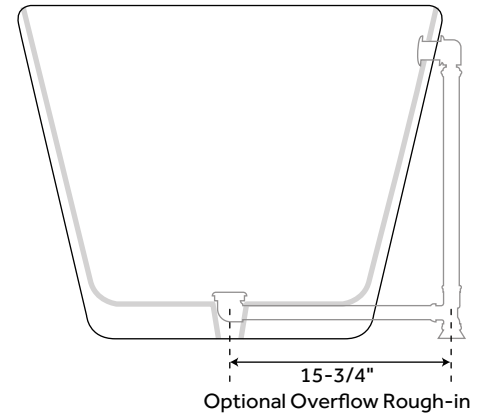

62" NINA

ACRYLIC FREESTANDING TUB

SKU: 929454

FEATURES

Design: Modern
Product Finish: White
Overflow Hole: Optional
Shape: Rectangle
Material: Acrylic
Length: 62-1/4"
Width: 29-1/2"
Height: 25-1/4"
Tap Deck: No
Drain Included: Optional
Drain Placement: Center
Faucet Included: No
Faucet Drillings: No Drillings
Built-In Adjusters: Yes
Water Capacity Without/With Overflow
(Gallons): 60/51
Water Depth Without/With Overflow:
17-1/2"/12-1/2"
Tub Weight Uncrated (lbs): 105
Tub Weight Crated (lbs): 215

Design: Modern
Product Finish: White
Overflow Hole: Optional
Shape: Rectangle
Material: Acrylic
Length: 67"
Width: 30-3/4"
Height: 25-1/2"
Tap Deck: No
Drain Included: Optional
Drain Placement: Center
Faucet Included: No
Faucet Drillings: No Drillings
Built-In Adjusters: Yes
Water Capacity Without/With Overflow
(Gallons): 66/56
Water Depth Without/With Overflow:
17-1/2"/12-1/2"
Tub Weight Uncrated (lbs): 115
Tub Weight Crated (lbs): 225

Design: Modern
Product Finish: White
Overflow Hole: Optional
Shape: Rectangle
Material: Acrylic
Length: 70"
Width: 31-1/2"
Height: 25"
Tap Deck: No
Drain Included: Optional
Drain Placement: Center
Faucet Included: No
Faucet Drillings: No Drillings
Built-In Adjusters: Yes
Water Capacity Without/With Overflow
(Gallons): 75/63
Water Depth Without/With Overflow:
17-1/2"/12-1/2"
Tub Weight Uncrated (lbs): 122
Tub Weight Crated (lbs): 232