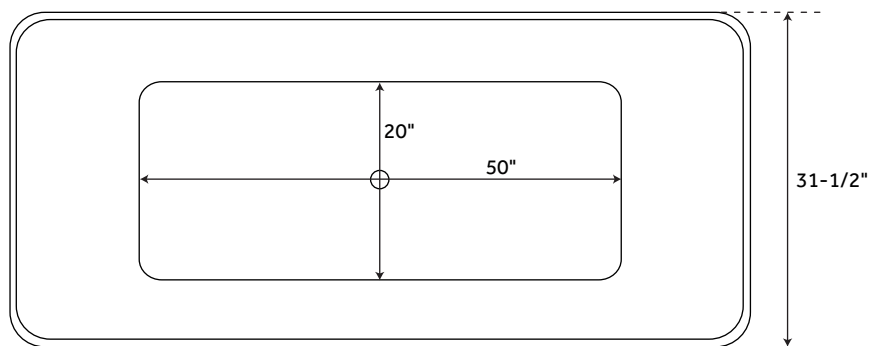

Design: Modern
Product Finish: White
Overflow Hole: Optional
Shape: Rectangle
Material: Acrylic
Length: 67"
Width: 30-3/4"
Height: 25-1/2"
Tap Deck: No
Drain Included: Optional
Drain Placement: Center
Faucet Included: No
Faucet Drillings: No Drillings
Built-In Adjusters: Yes
Water Capacity Without/With Overflow
(Gallons): 66/56
Water Depth Without/With Overflow:
17-1/2"/12-1/2"
Tub Weight Uncrated (lbs): 115
Tub Weight Crated (lbs): 225

SIGNATURE HARDWARE LIFETIME WARRANTY

See website for warranty information

All measurements are approximate. Measurements may vary +/- 1/2".

REVISED 04/20/2019

70" NINA

ACRYLIC FREESTANDING TUB

SKU: 929454

FEATURES

Design: Modern
Product Finish: White
Overflow Hole: Optional
Shape: Rectangle
Material: Acrylic
Length: 70"
Width: 31-1/2"
Height: 25"
Tap Deck: No
Drain Included: Optional
Drain Placement: Center
Faucet Included: No
Faucet Drillings: No Drillings
Built-In Adjusters: Yes
Water Capacity Without/With Overflow
(Gallons): 75/63
Water Depth Without/With Overflow:
17-1/2"/12-1/2"
Tub Weight Uncrated (lbs): 122
Tub Weight Crated (lbs): 232