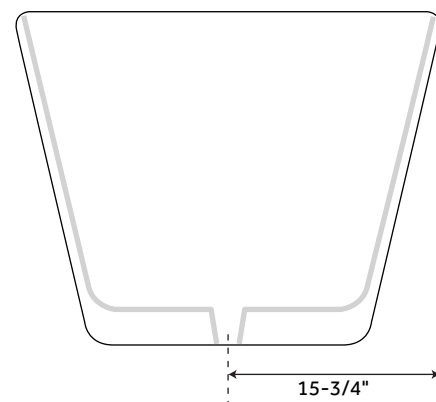

62" NINA

ACRYLIC FREESTANDING TUB

SKU: 929454

FEATURES

Design: Modern
Product Finish: White
Overflow Hole: Optional
Shape: Rectangle
Material: Acrylic
Length: 62-1/4"
Width: 29-1/2"
Height: 25-1/4"
Tap Deck: No
Drain Included: Optional
Drain Placement: Center
Faucet Included: No
Faucet Drillings: No Drillings
Built-In Adjusters: Yes
Water Capacity Without/With Overflow
(Gallons): 60/51
Water Depth Without/With Overflow:
17-1/2"/12-1/2"
Tub Weight Uncrated (lbs): 105
Tub Weight Crated (lbs): 215

Design: Modern
Product Finish: White
Overflow Hole: Optional
Shape: Rectangle
Material: Acrylic
Length: 67"
Width: 30-3/4"
Height: 25-1/2"
Tap Deck: No
Drain Included: Optional
Drain Placement: Center
Faucet Included: No
Faucet Drillings: No Drillings
Built-In Adjusters: Yes
Water Capacity Without/With Overflow
(Gallons): 66/56
Water Depth Without/With Overflow:
17-1/2"/12-1/2"
Tub Weight Uncrated (lbs): 115
Tub Weight Crated (lbs): 225

SIGNATURE HARDWARE LIFETIME WARRANTY

See website for warranty information

All measurements are approximate. Measurements may vary +/- 1/2".

REVISED 04/20/2019

70" NINA

ACRYLIC FREESTANDING TUB

SKU: 929454

FEATURES

Design: Modern
Product Finish: White
Overflow Hole: Optional
Shape: Rectangle
Material: Acrylic
Length: 70"
Width: 31-1/2"
Height: 25"
Tap Deck: No
Drain Included: Optional
Drain Placement: Center
Faucet Included: No
Faucet Drillings: No Drillings
Built-In Adjusters: Yes
Water Capacity Without/With Overflow
(Gallons): 75/63
Water Depth Without/With Overflow:
17-1/2"/12-1/2"
Tub Weight Uncrated (lbs): 122
Tub Weight Crated (lbs): 232