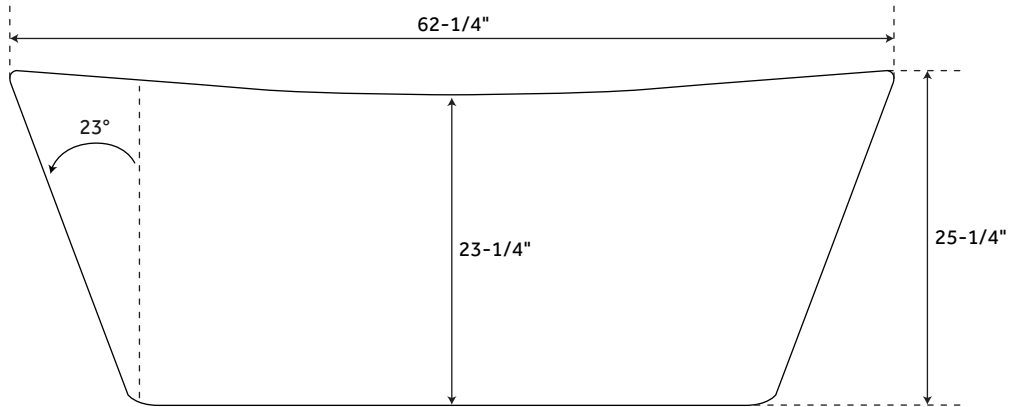

62" NINA

ACRYLIC FREESTANDING TUB

SKU: 929454

FEATURES

Design: Modern
Product Finish: White
Overflow Hole: Optional
Shape: Rectangle
Material: Acrylic
Length: 62-1/4"
Width: 29-1/2"
Height: 25-1/4"
Tap Deck: No
Drain Included: Optional
Drain Placement: Center
Faucet Included: No
Faucet Drillings: No Drillings
Built-In Adjusters: Yes
Water Capacity Without/With Overflow
(Gallons): 60/51
Water Depth Without/With Overflow:
17-1/2"/12-1/2"
Tub Weight Uncrated (lbs): 105
Tub Weight Crated (lbs): 215

SIGNATURE HARDWARE LIFETIME WARRANTY

See website for warranty information

All measurements are approximate. Measurements may vary +/- 1/2".

REVISED 07/17/2019

67" NINA

ACRYLIC FREESTANDING TUB

SKU: 929454

FEATURES

Design: Modern
Product Finish: White
Overflow Hole: Optional
Shape: Rectangle
Material: Acrylic
Length: 67"
Width: 30-3/4"
Height: 25-1/2"
Tap Deck: No
Drain Included: Optional
Drain Placement: Center
Faucet Included: No
Faucet Drillings: No Drillings
Built-In Adjusters: Yes
Water Capacity Without/With Overflow
(Gallons): 66/56
Water Depth Without/With Overflow:
17-1/2"/12-1/2"
Tub Weight Uncrated (lbs): 115
Tub Weight Crated (lbs): 225

Design: Modern
Product Finish: White
Overflow Hole: Optional
Shape: Rectangle
Material: Acrylic
Length: 70"
Width: 31-1/2"
Height: 25"
Tap Deck: No
Drain Included: Optional
Drain Placement: Center
Faucet Included: No
Faucet Drillings: No Drillings
Built-In Adjusters: Yes
Water Capacity Without/With Overflow
(Gallons): 75/63
Water Depth Without/With Overflow:
17-1/2"/12-1/2"
Tub Weight Uncrated (lbs): 122
Tub Weight Crated (lbs): 232