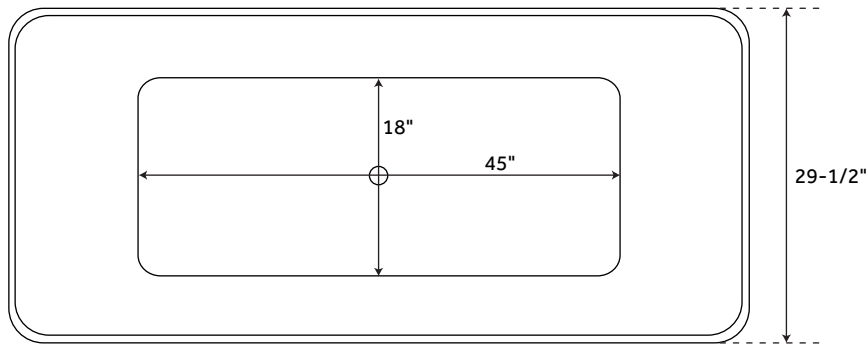

62" NINA

ACRYLIC FREESTANDING TUB

SKU: 929454

FEATURES

Design: Modern
Product Finish: White
Overflow Hole: Optional
Shape: Rectangle
Material: Acrylic
Length: 62-1/4"
Width: 29-1/2"
Height: 25-1/4"
Tap Deck: No
Drain Included: Optional
Drain Placement: Center
Faucet Included: No
Faucet Drillings: No Drillings
Built-In Adjusters: Yes
Water Capacity Without/With Overflow
(Gallons): 60/51
Water Depth Without/With Overflow:
17-1/2"/12-1/2"
Tub Weight Uncrated (lbs): 105
Tub Weight Crated (lbs): 215

Design: Modern
Product Finish: White
Overflow Hole: Optional
Shape: Rectangle
Material: Acrylic
Length: 67"
Width: 30-3/4"
Height: 25-1/2"
Tap Deck: No
Drain Included: Optional
Drain Placement: Center
Faucet Included: No
Faucet Drillings: No Drillings
Built-In Adjusters: Yes
Water Capacity Without/With Overflow
(Gallons): 66/56
Water Depth Without/With Overflow:
17-1/2"/12-1/2"
Tub Weight Uncrated (lbs): 115
Tub Weight Crated (lbs): 225

Design: Modern
Product Finish: White
Overflow Hole: Optional
Shape: Rectangle
Material: Acrylic
Length: 70"
Width: 31-1/2"
Height: 25"
Tap Deck: No
Drain Included: Optional
Drain Placement: Center
Faucet Included: No
Faucet Drillings: No Drillings
Built-In Adjusters: Yes
Water Capacity Without/With Overflow
(Gallons): 75/63
Water Depth Without/With Overflow:
17-1/2"/12-1/2"
Tub Weight Uncrated (lbs): 122
Tub Weight Crated (lbs): 232