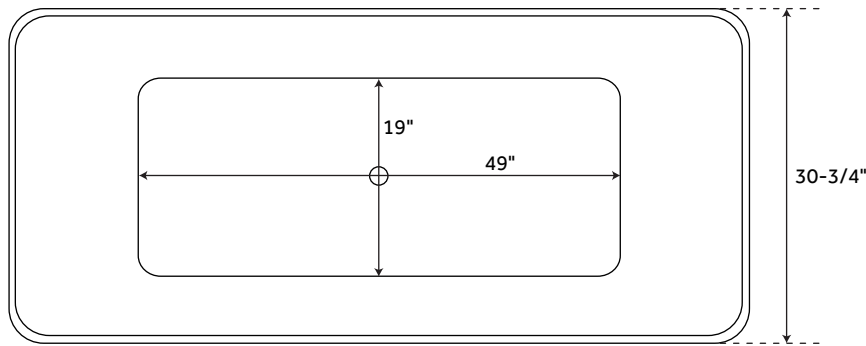

67" NINA

ACRYLIC FREESTANDING TUB

SKU: 929454

FEATURES

- Product Finish: White
- Overflow Hole: Optional
- Shape: Rectangle
- Material: Acrylic
- Length: 67"
- Width: 30-3/4"
- Height: 25-1/2"
- Tub Slope: 25°
- Tap Deck: No
- Drain Included: Optional
- Drain Placement: Center
- Faucet Included: No
- Faucet Drillings: No Drillings
- Built-In Adjusters: Yes
- Water Capacity Without/With Overflow (Gallons): 66/56
- Water Depth Without/With Overflow: 17-1/2"/12-1/2"
- Tub Weight Uncrated (lbs): 115
- Tub Weight Crated (lbs): 225