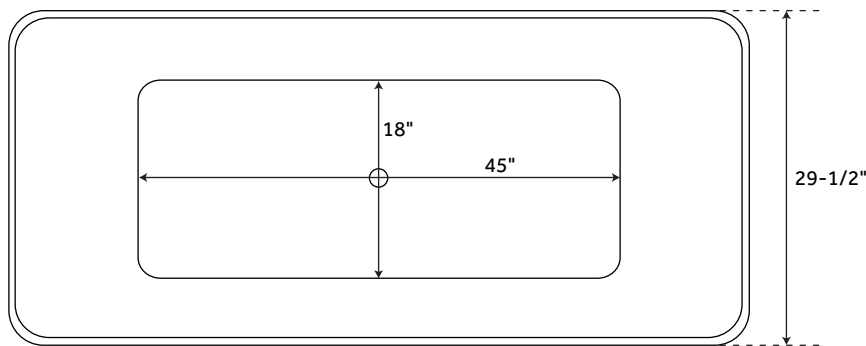

Security device and hose can be mounted in wall

REMOTE CONTROL

- CG+/RTC-SENSOR-WP
- 12 – 15 YEAR BATTERY LIFE

INSIDE OF BATH

- (12) MAXI AIR JETS WITH 24 OPENINGS

ELBOWS FOR AIR JETS

TEES FOR AIR JETS

62" NINA

ACRYLIC FREESTANDING TUB

SKU: 929454

FEATURES

- Product Finish: White
- Overflow Hole: Optional
- Shape: Rectangle
- Material: Acrylic
- Length: 62-1/4"
- Width: 29-1/2"
- Height: 25-1/4"
- Tub Slope: 23°
- Tap Deck: No
- Drain Included: Optional
- Drain Placement: Center
- Faucet Included: No
- Faucet Drillings: No Drillings
- Built-In Adjusters: Yes
- Water Capacity Without/With Overflow (Gallons): 60/51
- Water Depth Without/With Overflow: 17-1/2"/12-1/2"
- Tub Weight Uncrated (lbs): 105
- Tub Weight Crated (lbs): 215

- Product Finish: White
- Overflow Hole: Optional
- Shape: Rectangle
- Material: Acrylic
- Length: 67"
- Width: 30-3/4"
- Height: 25-1/2"
- Tub Slope: 25°
- Tap Deck: No
- Drain Included: Optional
- Drain Placement: Center
- Faucet Included: No
- Faucet Drillings: No Drillings
- Built-In Adjusters: Yes
- Water Capacity Without/With Overflow (Gallons): 66/56
- Water Depth Without/With Overflow: 17-1/2"/12-1/2"
- Tub Weight Uncrated (lbs): 115
- Tub Weight Crated (lbs): 225