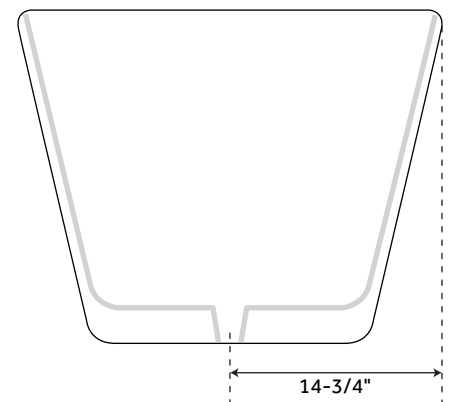

Security device and hose can be mounted in wall

REMOTE CONTROL

- CG+/RTC-SENSOR-WP
- 12 – 15 YEAR BATTERY LIFE

INSIDE OF BATH

- (12) MAXI AIR JETS WITH 24 OPENINGS

ELBOWS FOR AIR JETS

TEES FOR AIR JETS

62" NINA

ACRYLIC FREESTANDING TUB

SKU: 929454

FEATURES

- Product Finish: White
- Overflow Hole: Optional
- Shape: Rectangle
- Material: Acrylic
- Length: 62-1/4"
- Width: 29-1/2"
- Height: 25-1/4"
- Tub Slope: 23°
- Tap Deck: No
- Drain Included: Optional
- Drain Placement: Center
- Faucet Included: No
- Faucet Drillings: No Drillings
- Built-In Adjusters: Yes
- Water Capacity Without/With Overflow (Gallons): 60/51
- Water Depth Without/With Overflow: 17-1/2"/12-1/2"
- Tub Weight Uncrated (lbs): 105
- Tub Weight Crated (lbs): 215

- Product Finish: White
- Overflow Hole: Optional
- Shape: Rectangle
- Material: Acrylic
- Length: 67"
- Width: 30-3/4"
- Height: 25-1/2"
- Tub Slope: 25°
- Tap Deck: No
- Drain Included: Optional
- Drain Placement: Center
- Faucet Included: No
- Faucet Drillings: No Drillings
- Built-In Adjusters: Yes
- Water Capacity Without/With Overflow (Gallons): 66/56
- Water Depth Without/With Overflow: 17-1/2"/12-1/2"
- Tub Weight Uncrated (lbs): 115
- Tub Weight Crated (lbs): 225

- Product Finish: White
- Overflow Hole: Optional
- Shape: Rectangle
- Material: Acrylic
- Length: 70"
- Width: 31-1/2"
- Height: 25"
- Tub Slope: 27°
- Tap Deck: No
- Drain Included: Optional
- Drain Placement: Center
- Faucet Included: No
- Faucet Drillings: No Drillings
- Built-In Adjusters: Yes
- Water Capacity Without/With Overflow (Gallons): 75/63
- Water Depth Without/With Overflow: 17-1/2"/12-1/2"
- Tub Weight Uncrated (lbs): 122
- Tub Weight Crated (lbs): 232