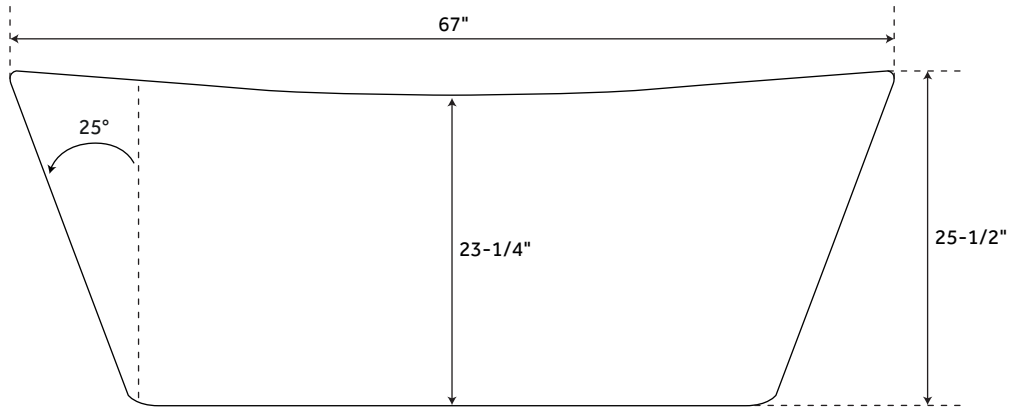

ACRYLIC FREESTANDING TUB

SKU: 929454

FEATURES

- Product Finish: White
- Overflow Hole: Optional
- Shape: Rectangle
- Material: Acrylic
- Length: 62-1/4"
- Width: 29-1/2"
- Height: 25-1/4"
- Tub Slope: 23°
- Tap Deck: No
- Drain Included: Optional
- Drain Placement: Center
- Faucet Included: No
- Faucet Drillings: No Drillings
- Built-In Adjusters: Yes
- Water Capacity Without/With Overflow (Gallons): 60/51
- Water Depth Without/With Overflow: 17-1/2"/12-1/2"
- Tub Weight Uncrated (lbs): 105
- Tub Weight Crated (lbs): 215

SIGNATURE HARDWARE LIFETIME WARRANTY

See website for warranty information

All measurements are approximate. Measurements may vary +/- 1".

PAGE 3

67" NINA

ACRYLIC FREESTANDING TUB

SKU: 929454

FEATURES

- Product Finish: White
- Overflow Hole: Optional
- Shape: Rectangle
- Material: Acrylic
- Length: 67"
- Width: 30-3/4"
- Height: 25-1/2"
- Tub Slope: 25°
- Tap Deck: No
- Drain Included: Optional
- Drain Placement: Center
- Faucet Included: No
- Faucet Drillings: No Drillings
- Built-In Adjusters: Yes
- Water Capacity Without/With Overflow (Gallons): 66/56
- Water Depth Without/With Overflow: 17-1/2"/12-1/2"
- Tub Weight Uncrated (lbs): 115
- Tub Weight Crated (lbs): 225