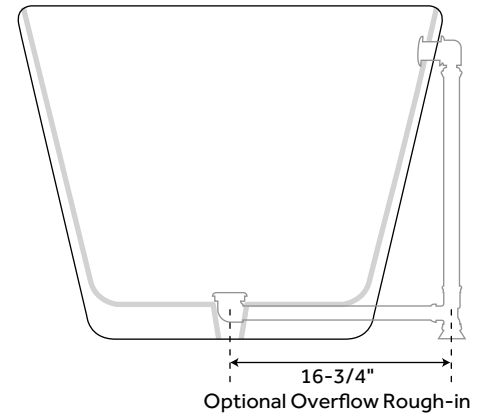

- Product Finish: White
- Overflow Hole: Optional
- Shape: Rectangle
- Material: Acrylic
- Length: 67"
- Width: 30-3/4"
- Height: 25-1/2"
- Tub Slope: 25°
- Tap Deck: No
- Drain Included: Optional
- Drain Placement: Center
- Faucet Included: No
- Faucet Drillings: No Drillings
- Built-In Adjusters: Yes
- Water Capacity Without/With Overflow (Gallons): 66/56
- Water Depth Without/With Overflow: 17-1/2"/12-1/2"
- Tub Weight Uncrated (lbs): 115
- Tub Weight Crated (lbs): 225

SIGNATURE HARDWARE LIFETIME WARRANTY

See website for warranty information

All measurements are approximate. Measurements may vary +/- 1".

PAGE 4

70" NINA

ACRYLIC FREESTANDING TUB

SKU: 929454

FEATURES

- Product Finish: White
- Overflow Hole: Optional
- Shape: Rectangle
- Material: Acrylic
- Length: 70"
- Width: 31-1/2"
- Height: 25"
- Tub Slope: 27°
- Tap Deck: No
- Drain Included: Optional
- Drain Placement: Center
- Faucet Included: No
- Faucet Drillings: No Drillings
- Built-In Adjusters: Yes
- Water Capacity Without/With Overflow (Gallons): 75/63
- Water Depth Without/With Overflow: 17-1/2"/12-1/2"
- Tub Weight Uncrated (lbs): 122
- Tub Weight Crated (lbs): 232