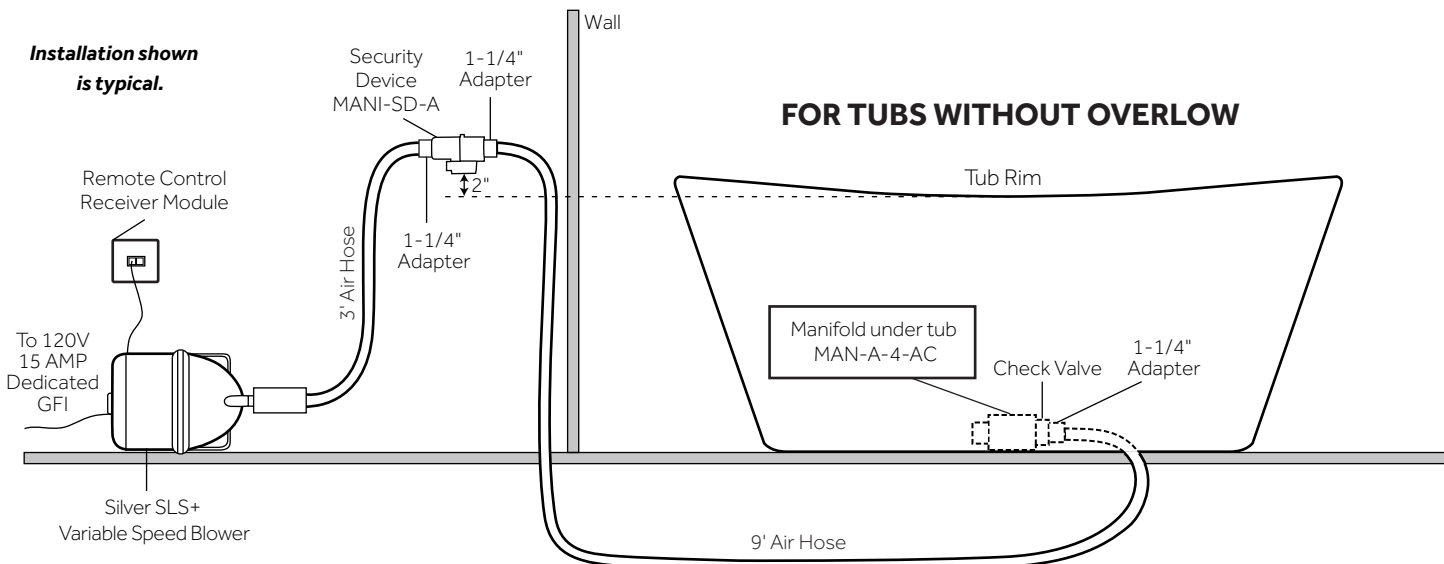

INSTALLATION

Install blower behind a wall (with an access panel) or in a closet. Blower can also be installed under floor. Ensure the security device, MANI-DS-A, is at least:

- 2" Above the bottom of overflow hole OR
- 2" Above the tub rim

Security device and hose can be mounted in wall

REMOTE CONTROL

- CG+/RTC-SENSOR-WP
- 12 – 15 YEAR BATTERY LIFE

INSIDE OF BATH

- (12) MAXI AIR JETS WITH 24 OPENINGS

ELBOWS FOR AIR JETS

TEES FOR AIR JETS

62" NINA

ACRYLIC FREESTANDING TUB

SKU: 929454

FEATURES

- Product Finish: White
- Overflow Hole: Optional
- Shape: Rectangle
- Material: Acrylic
- Length: 62-1/4"
- Width: 29-1/2"
- Height: 25-1/4"
- Tub Slope: 23°
- Tap Deck: No
- Drain Included: Optional
- Drain Placement: Center
- Faucet Included: No
- Faucet Drillings: No Drillings
- Built-In Adjusters: Yes
- Water Capacity Without/With Overflow (Gallons): 60/51
- Water Depth Without/With Overflow: 17-1/2"/12-1/2"
- Tub Weight Uncrated (lbs): 105
- Tub Weight Crated (lbs): 215