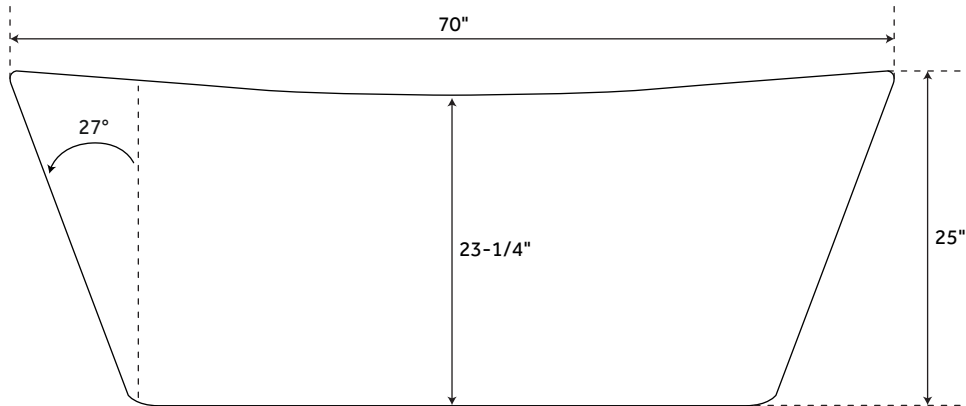

- Product Finish: White
- Overflow Hole: Optional
- Shape: Rectangle
- Material: Acrylic
- Length: 67"
- Width: 30-3/4"
- Height: 25-1/2"
- Tub Slope: 25°
- Tap Deck: No
- Drain Included: Optional
- Drain Placement: Center
- Faucet Included: No
- Faucet Drillings: No Drillings
- Built-In Adjusters: Yes
- Water Capacity Without/With Overflow (Gallons): 66/56
- Water Depth Without/With Overflow: 17-1/2"/12-1/2"
- Tub Weight Uncrated (lbs): 115
- Tub Weight Crated (lbs): 225

SIGNATURE HARDWARE LIFETIME WARRANTY

See website for warranty information

All measurements are approximate. Measurements may vary +/- 1".

PAGE 4

70" NINA

ACRYLIC FREESTANDING TUB

SKU: 929454

FEATURES

- Product Finish: White
- Overflow Hole: Optional
- Shape: Rectangle
- Material: Acrylic
- Length: 70"
- Width: 31-1/2"
- Height: 25"
- Tub Slope: 27°
- Tap Deck: No
- Drain Included: Optional
- Drain Placement: Center
- Faucet Included: No
- Faucet Drillings: No Drillings
- Built-In Adjusters: Yes
- Water Capacity Without/With Overflow (Gallons): 75/63
- Water Depth Without/With Overflow: 17-1/2"/12-1/2"
- Tub Weight Uncrated (lbs): 122
- Tub Weight Crated (lbs): 232