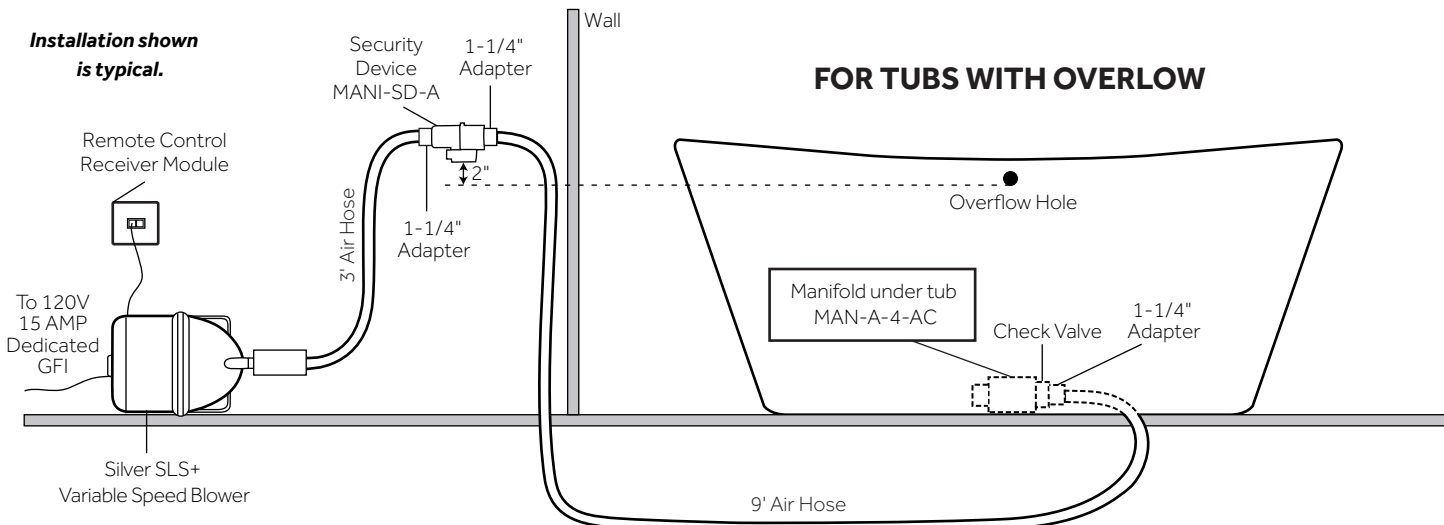

INSTALLATION

Install blower behind a wall (with an access panel) or in a closet. Blower can also be installed under floor. Ensure the security device, MANI-DS-A, is at least:

- 2" Above the bottom of overflow hole OR
- 2" Above the tub rim

Security device and hose can be mounted in wall

REMOTE CONTROL

- CG+/RTC-SENSOR-WP
- 12 – 15 YEAR BATTERY LIFE

INSIDE OF BATH

- (12) MAXI AIR JETS WITH 24 OPENINGS

ELBOWS FOR AIR JETS

TEES FOR AIR JETS

62" NINA