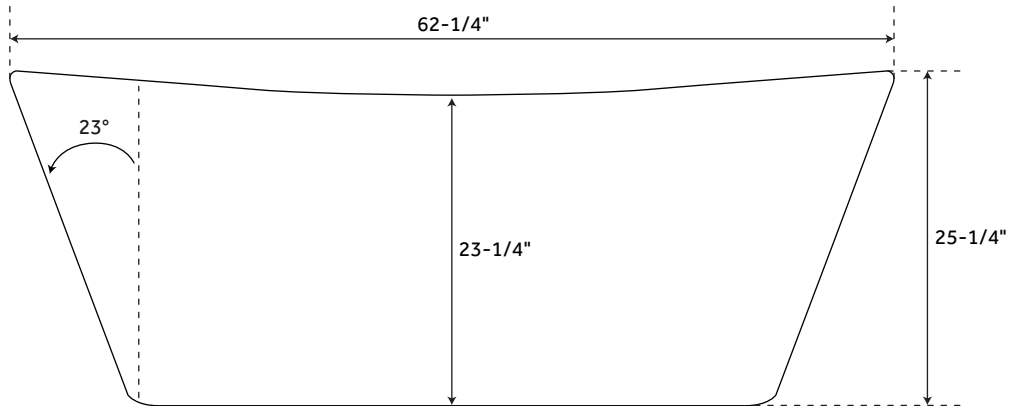

Security device and hose can be mounted in wall

REMOTE CONTROL

- CG+/RTC-SENSOR-WP
- 12 – 15 YEAR BATTERY LIFE

INSIDE OF BATH

- (12) MAXI AIR JETS WITH 24 OPENINGS

ELBOWS FOR AIR JETS

TEES FOR AIR JETS

62" NINA

ACRYLIC FREESTANDING TUB

SKU: 929454

FEATURES

- Product Finish: White
- Overflow Hole: Optional
- Shape: Rectangle
- Material: Acrylic
- Length: 62-1/4"
- Width: 29-1/2"
- Height: 25-1/4"
- Tub Slope: 23°
- Tap Deck: No
- Drain Included: Optional
- Drain Placement: Center
- Faucet Included: No
- Faucet Drillings: No Drillings
- Built-In Adjusters: Yes
- Water Capacity Without/With Overflow (Gallons): 60/51
- Water Depth Without/With Overflow: 17-1/2"/12-1/2"
- Tub Weight Uncrated (lbs): 105
- Tub Weight Crated (lbs): 215

- Product Finish: White
- Overflow Hole: Optional
- Shape: Rectangle
- Material: Acrylic
- Length: 67"
- Width: 30-3/4"
- Height: 25-1/2"
- Tub Slope: 25°
- Tap Deck: No
- Drain Included: Optional
- Drain Placement: Center
- Faucet Included: No
- Faucet Drillings: No Drillings
- Built-In Adjusters: Yes
- Water Capacity Without/With Overflow (Gallons): 66/56
- Water Depth Without/With Overflow: 17-1/2"/12-1/2"
- Tub Weight Uncrated (lbs): 115
- Tub Weight Crated (lbs): 225