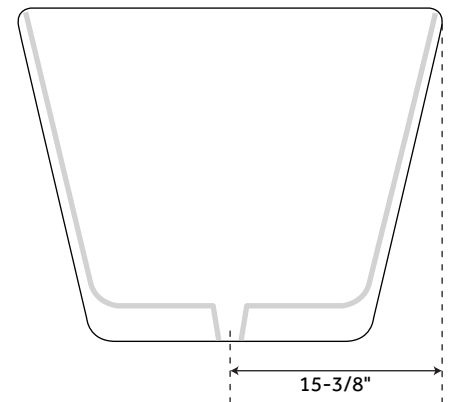

ACRYLIC FREESTANDING TUB

SKU: 929454

FEATURES

- Product Finish: White
- Overflow Hole: Optional
- Shape: Rectangle
- Material: Acrylic
- Length: 62-1/4"
- Width: 29-1/2"
- Height: 25-1/4"
- Tub Slope: 23°
- Tap Deck: No
- Drain Included: Optional
- Drain Placement: Center
- Faucet Included: No
- Faucet Drillings: No Drillings
- Built-In Adjusters: Yes
- Water Capacity Without/With Overflow (Gallons): 60/51
- Water Depth Without/With Overflow: 17-1/2"/12-1/2"
- Tub Weight Uncrated (lbs): 105
- Tub Weight Crated (lbs): 215

SIGNATURE HARDWARE LIFETIME WARRANTY

See website for warranty information

All measurements are approximate. Measurements may vary +/- 1".

PAGE 3

67" NINA

ACRYLIC FREESTANDING TUB

SKU: 929454

FEATURES

- Product Finish: White
- Overflow Hole: Optional
- Shape: Rectangle
- Material: Acrylic
- Length: 67"
- Width: 30-3/4"
- Height: 25-1/2"
- Tub Slope: 25°
- Tap Deck: No
- Drain Included: Optional
- Drain Placement: Center
- Faucet Included: No
- Faucet Drillings: No Drillings
- Built-In Adjusters: Yes
- Water Capacity Without/With Overflow (Gallons): 66/56
- Water Depth Without/With Overflow: 17-1/2"/12-1/2"
- Tub Weight Uncrated (lbs): 115
- Tub Weight Crated (lbs): 225

- Product Finish: White
- Overflow Hole: Optional
- Shape: Rectangle
- Material: Acrylic
- Length: 70"
- Width: 31-1/2"
- Height: 25"
- Tub Slope: 27°
- Tap Deck: No
- Drain Included: Optional
- Drain Placement: Center
- Faucet Included: No
- Faucet Drillings: No Drillings
- Built-In Adjusters: Yes
- Water Capacity Without/With Overflow (Gallons): 75/63
- Water Depth Without/With Overflow: 17-1/2"/12-1/2"
- Tub Weight Uncrated (lbs): 122
- Tub Weight Crated (lbs): 232