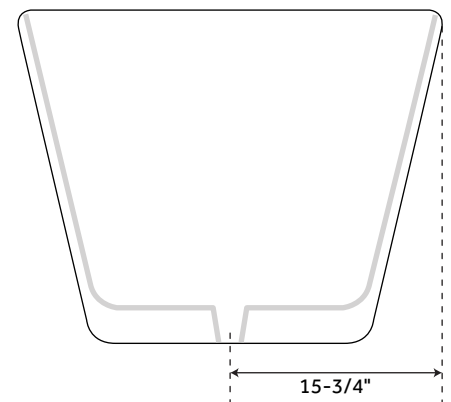

ACRYLIC FREESTANDING TUB

SKU: 929454

FEATURES

- Product Finish: White
- Overflow Hole: Optional
- Shape: Rectangle
- Material: Acrylic
- Length: 62-1/4"
- Width: 29-1/2"
- Height: 25-1/4"
- Tub Slope: 23°
- Tap Deck: No
- Drain Included: Optional
- Drain Placement: Center
- Faucet Included: No
- Faucet Drillings: No Drillings
- Built-In Adjusters: Yes
- Water Capacity Without/With Overflow (Gallons): 60/51
- Water Depth Without/With Overflow: 17-1/2"/12-1/2"
- Tub Weight Uncrated (lbs): 105
- Tub Weight Crated (lbs): 215

- Product Finish: White
- Overflow Hole: Optional
- Shape: Rectangle
- Material: Acrylic
- Length: 67"
- Width: 30-3/4"
- Height: 25-1/2"
- Tub Slope: 25°
- Tap Deck: No
- Drain Included: Optional
- Drain Placement: Center
- Faucet Included: No
- Faucet Drillings: No Drillings
- Built-In Adjusters: Yes
- Water Capacity Without/With Overflow (Gallons): 66/56
- Water Depth Without/With Overflow: 17-1/2"/12-1/2"
- Tub Weight Uncrated (lbs): 115
- Tub Weight Crated (lbs): 225

SIGNATURE HARDWARE LIFETIME WARRANTY

See website for warranty information

All measurements are approximate. Measurements may vary +/- 1".

PAGE 4

70" NINA

ACRYLIC FREESTANDING TUB

SKU: 929454

FEATURES

- Product Finish: White
- Overflow Hole: Optional
- Shape: Rectangle
- Material: Acrylic
- Length: 70"
- Width: 31-1/2"
- Height: 25"
- Tub Slope: 27°
- Tap Deck: No
- Drain Included: Optional
- Drain Placement: Center
- Faucet Included: No
- Faucet Drillings: No Drillings
- Built-In Adjusters: Yes
- Water Capacity Without/With Overflow (Gallons): 75/63
- Water Depth Without/With Overflow: 17-1/2"/12-1/2"
- Tub Weight Uncrated (lbs): 122
- Tub Weight Crated (lbs): 232