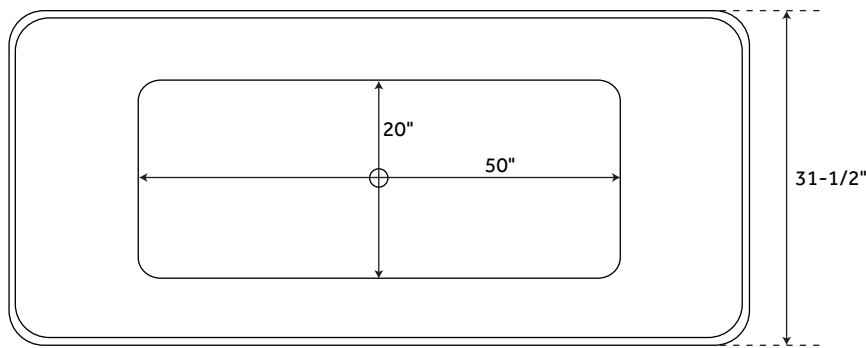

- Product Finish: White
- Overflow Hole: Optional
- Shape: Rectangle
- Material: Acrylic
- Length: 67"
- Width: 30-3/4"
- Height: 25-1/2"
- Tub Slope: 25°
- Tap Deck: No
- Drain Included: Optional
- Drain Placement: Center
- Faucet Included: No
- Faucet Drillings: No Drillings
- Built-In Adjusters: Yes
- Water Capacity Without/With Overflow (Gallons): 66/56
- Water Depth Without/With Overflow: 17-1/2"/12-1/2"
- Tub Weight Uncrated (lbs): 115
- Tub Weight Crated (lbs): 225

SIGNATURE HARDWARE LIFETIME WARRANTY

See website for warranty information

All measurements are approximate. Measurements may vary +/- 1".

PAGE 4

70" NINA

ACRYLIC FREESTANDING TUB

SKU: 929454

FEATURES

- Product Finish: White
- Overflow Hole: Optional
- Shape: Rectangle
- Material: Acrylic
- Length: 70"
- Width: 31-1/2"
- Height: 25"
- Tub Slope: 27°
- Tap Deck: No
- Drain Included: Optional
- Drain Placement: Center
- Faucet Included: No
- Faucet Drillings: No Drillings
- Built-In Adjusters: Yes
- Water Capacity Without/With Overflow (Gallons): 75/63
- Water Depth Without/With Overflow: 17-1/2"/12-1/2"
- Tub Weight Uncrated (lbs): 122
- Tub Weight Crated (lbs): 232