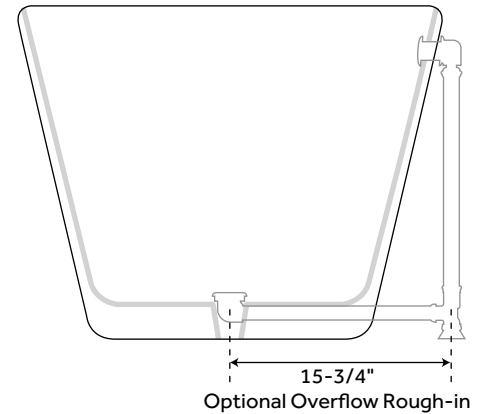

INSTALLATION

Install blower behind a wall (with an access panel) or in a closet. Blower can also be installed under floor. Ensure the security device, MANI-DS-A, is at least:

- 2" Above the bottom of overflow hole OR
- 2" Above the tub rim

ACRYLIC FREESTANDING TUB

SKU: 929454

FEATURES

- Product Finish: White
- Overflow Hole: Optional
- Shape: Rectangle
- Material: Acrylic
- Length: 62-1/4"
- Width: 29-1/2"
- Height: 25-1/4"
- Tub Slope: 23°
- Tap Deck: No
- Drain Included: Optional
- Drain Placement: Center
- Faucet Included: No
- Faucet Drillings: No Drillings
- Built-In Adjusters: Yes
- Water Capacity Without/With Overflow (Gallons): 60/51
- Water Depth Without/With Overflow: 17-1/2"/12-1/2"
- Tub Weight Uncrated (lbs): 105
- Tub Weight Crated (lbs): 215

- Product Finish: White
- Overflow Hole: Optional
- Shape: Rectangle
- Material: Acrylic
- Length: 67"
- Width: 30-3/4"
- Height: 25-1/2"
- Tub Slope: 25°
- Tap Deck: No
- Drain Included: Optional
- Drain Placement: Center
- Faucet Included: No
- Faucet Drillings: No Drillings
- Built-In Adjusters: Yes
- Water Capacity Without/With Overflow (Gallons): 66/56
- Water Depth Without/With Overflow: 17-1/2"/12-1/2"
- Tub Weight Uncrated (lbs): 115
- Tub Weight Crated (lbs): 225

- Product Finish: White
- Overflow Hole: Optional
- Shape: Rectangle
- Material: Acrylic
- Length: 70"
- Width: 31-1/2"
- Height: 25"
- Tub Slope: 27°
- Tap Deck: No
- Drain Included: Optional
- Drain Placement: Center
- Faucet Included: No
- Faucet Drillings: No Drillings
- Built-In Adjusters: Yes
- Water Capacity Without/With Overflow (Gallons): 75/63
- Water Depth Without/With Overflow: 17-1/2"/12-1/2"
- Tub Weight Uncrated (lbs): 122
- Tub Weight Crated (lbs): 232