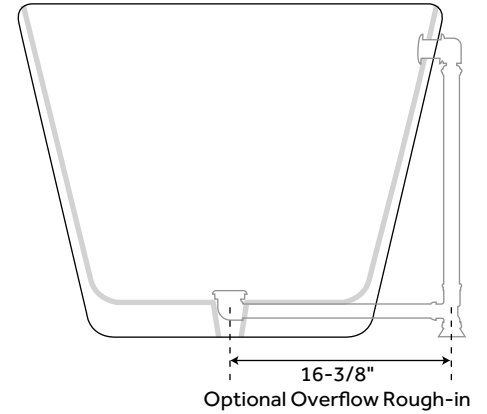

ACRYLIC FREESTANDING TUB

SKU: 929454

FEATURES

- Product Finish: White
- Overflow Hole: Optional
- Shape: Rectangle
- Material: Acrylic
- Length: 62-1/4"
- Width: 29-1/2"
- Height: 25-1/4"
- Tub Slope: 23°
- Tap Deck: No
- Drain Included: Optional
- Drain Placement: Center
- Faucet Included: No
- Faucet Drillings: No Drillings
- Built-In Adjusters: Yes
- Water Capacity Without/With Overflow (Gallons): 60/51
- Water Depth Without/With Overflow: 17-1/2"/12-1/2"
- Tub Weight Uncrated (lbs): 105
- Tub Weight Crated (lbs): 215

SIGNATURE HARDWARE LIFETIME WARRANTY

See website for warranty information

All measurements are approximate. Measurements may vary +/- 1".

PAGE 3

67" NINA

ACRYLIC FREESTANDING TUB

SKU: 929454

FEATURES

- Product Finish: White
- Overflow Hole: Optional
- Shape: Rectangle
- Material: Acrylic
- Length: 67"
- Width: 30-3/4"
- Height: 25-1/2"
- Tub Slope: 25°
- Tap Deck: No
- Drain Included: Optional
- Drain Placement: Center
- Faucet Included: No
- Faucet Drillings: No Drillings
- Built-In Adjusters: Yes
- Water Capacity Without/With Overflow (Gallons): 66/56
- Water Depth Without/With Overflow: 17-1/2"/12-1/2"
- Tub Weight Uncrated (lbs): 115
- Tub Weight Crated (lbs): 225

- Product Finish: White
- Overflow Hole: Optional
- Shape: Rectangle
- Material: Acrylic
- Length: 70"
- Width: 31-1/2"
- Height: 25"
- Tub Slope: 27°
- Tap Deck: No
- Drain Included: Optional
- Drain Placement: Center
- Faucet Included: No
- Faucet Drillings: No Drillings
- Built-In Adjusters: Yes
- Water Capacity Without/With Overflow (Gallons): 75/63
- Water Depth Without/With Overflow: 17-1/2"/12-1/2"
- Tub Weight Uncrated (lbs): 122
- Tub Weight Crated (lbs): 232