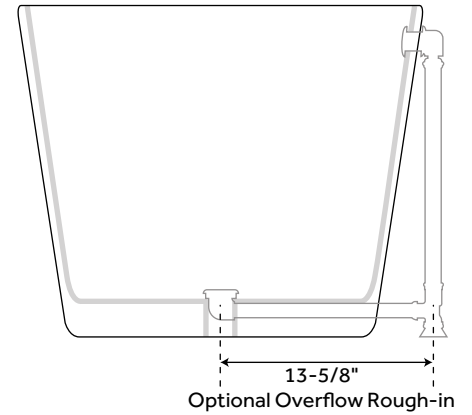

53" BAXTER

ACRYLIC FREESTANDING TUB

SKU: 929440

FEATURES

Design: Modern
Product Finish: White
Overflow Hole: Optional
Shape: Rectangle
Material: Acrylic
Length: 53-1/4"
Width: 25-1/4"
Height: 19-5/8"
Tub Interior Length: 33"
Tub Interior Width: 16"
Water Depth to Rim: 15"
Water Depth To Overflow: 12-1/4"
Tap Deck: No
Drain Included: Optional
Drain Placement: Center
Faucet Included: No
Faucet Drillings: No Drillings
Built-In Adjusters: Yes
Tub Weight Uncrated (lbs): 89
Tub Weight Crated (lbs): 199