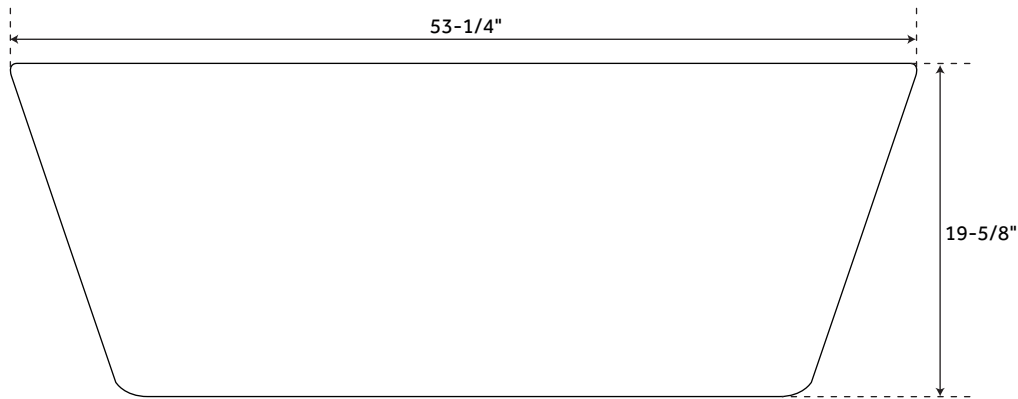

53" BAXTER

ACRYLIC FREESTANDING TUB

SKU: 929440

FEATURES

Design: Modern
Product Finish: White
Overflow Hole: Optional
Shape: Rectangle
Material: Acrylic
Length: 53-1/4"
Width: 25-1/4"
Height: 19-5/8"
Tub Interior Length: 33"
Tub Interior Width: 16"
Water Depth to Rim: 15"
Water Depth To Overflow: 12-1/4"
Tap Deck: No
Drain Included: Optional
Drain Placement: Center
Faucet Included: No
Faucet Drillings: No Drillings
Built-In Adjusters: Yes
Tub Weight Uncrated (lbs): 89
Tub Weight Crated (lbs): 199