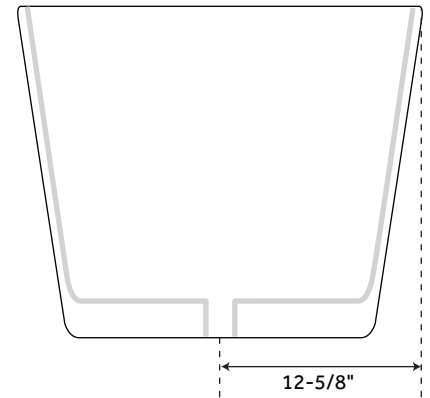

53" BAXTER

ACRYLIC FREESTANDING TUB

SKU: 929440

FEATURES

Design: Modern
Product Finish: White
Overflow Hole: Optional
Shape: Rectangle
Material: Acrylic
Length: 53-1/4"
Width: 25-1/4"
Height: 19-5/8"
Tub Interior Length: 33"
Tub Interior Width: 16"
Water Depth to Rim: 15"
Water Depth To Overflow: 12-1/4"
Tap Deck: No
Drain Included: Optional
Drain Placement: Center
Faucet Included: No
Faucet Drillings: No Drillings
Built-In Adjusters: Yes
Tub Weight Uncrated (lbs): 89
Tub Weight Crated (lbs): 199