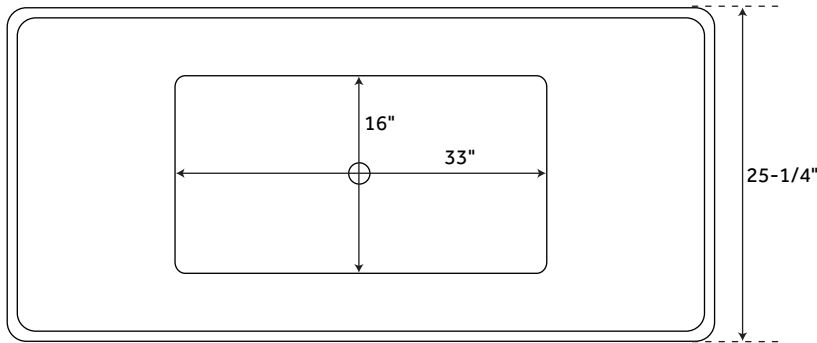

53" BAXTER

ACRYLIC FREESTANDING TUB

SKU: 929440

FEATURES

Design: Modern
Product Finish: White
Overflow Hole: Optional
Shape: Rectangle
Material: Acrylic
Length: 53-1/4"
Width: 25-1/4"
Height: 19-5/8"
Tub Interior Length: 33"
Tub Interior Width: 16"
Water Depth to Rim: 15"
Water Depth To Overflow: 12-1/4"
Tap Deck: No
Drain Included: Optional
Drain Placement: Center
Faucet Included: No
Faucet Drillings: No Drillings
Built-In Adjusters: Yes
Tub Weight Uncrated (lbs): 89
Tub Weight Crated (lbs): 199