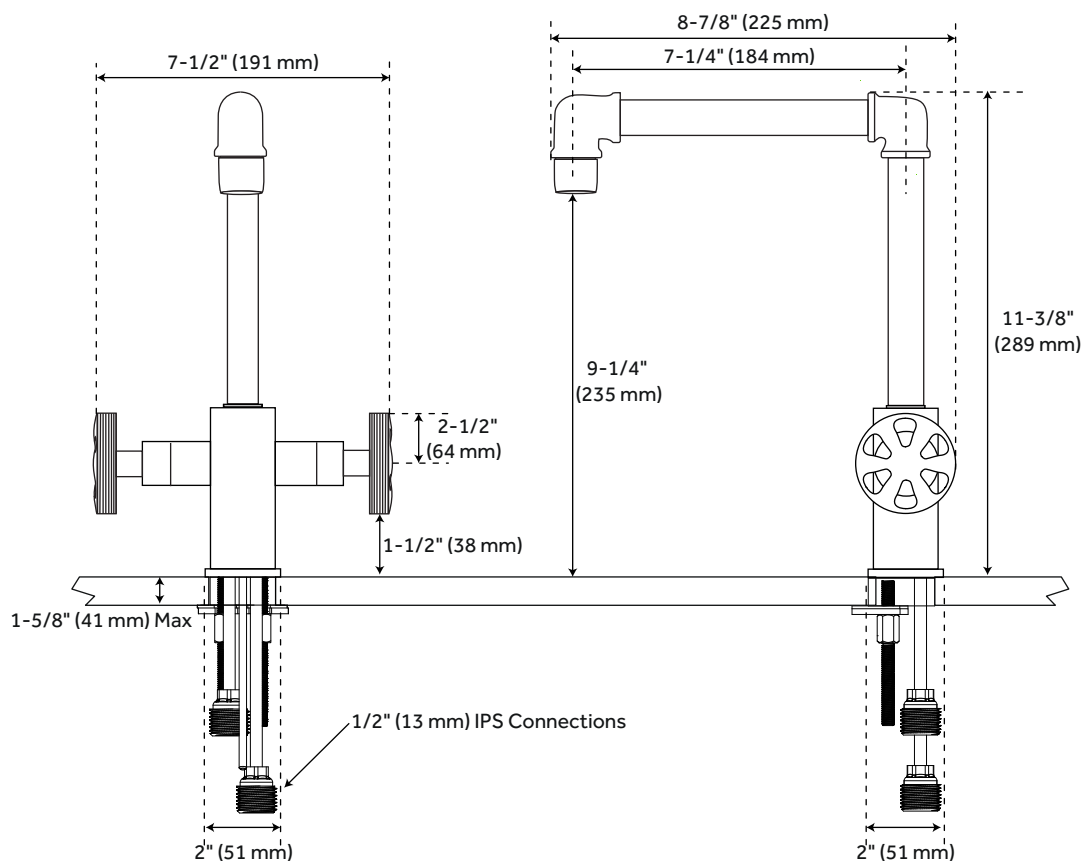

## SINGLE-HOLE DUAL HANDLE BRASS BATHROOM FAUCET

SKU: 929281

### FEATURES

Max. Countertop Thickness: 1-5/8"  
Length: 7-1/2"  
Width: 8-7/8"  
Height: 11-3/8"  
Height To Spout: 9-1/4"  
Spout Reach: 7-1/4"  
Swivel Spout: Yes  
Base Plate Diameter: 2"  
Handle Length: 2-1/2"  
Height to Bottom of Handle: 1-1/2"  
IPS: 1/2"  
Drain Included: Yes  
Drain Size: 1-1/2"  
Maximum Flow Rate: 1.2 gpm  
(gallons per minute)