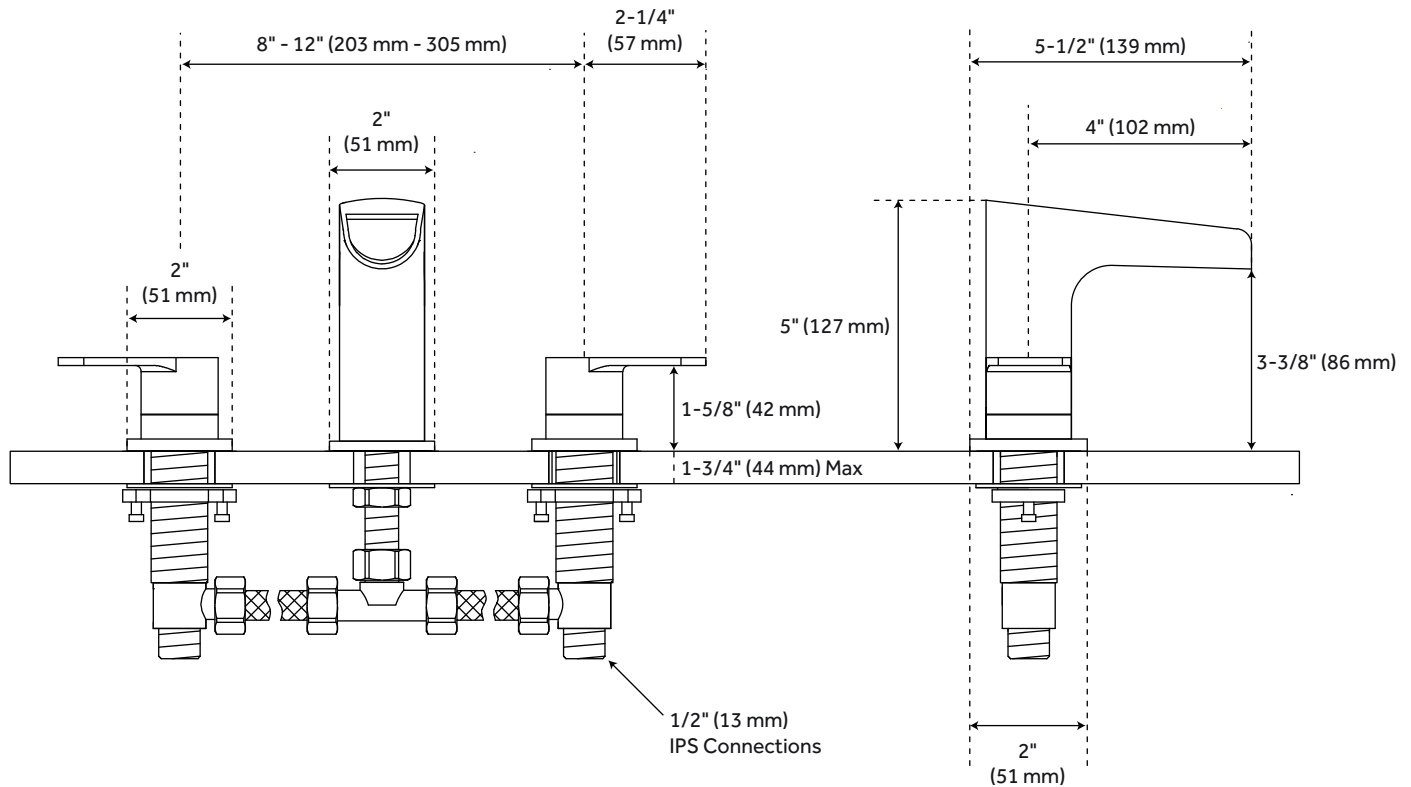

## WIDESPREAD WATERFALL FAUCET

SKU: 928335

### FEATURES

- Max. Countertop Thickness: 1-3/4"
- Faucet Centers: 8" - 12"
- Width: 5-1/2"
- Height: 5"
- Height To Spout: 3-3/8"
- Spout Reach: 4"
- Base Plate Diameter: 2"
- Handle Length: 2-1/4"
- Height to Bottom of Handle: 1-5/8"
- IPS: 1/2"
- Drain Included: Yes
- Drain Size: 1-1/2"
- Maximum Flow Rate: 0.87 gpm  
(gallons per minute)