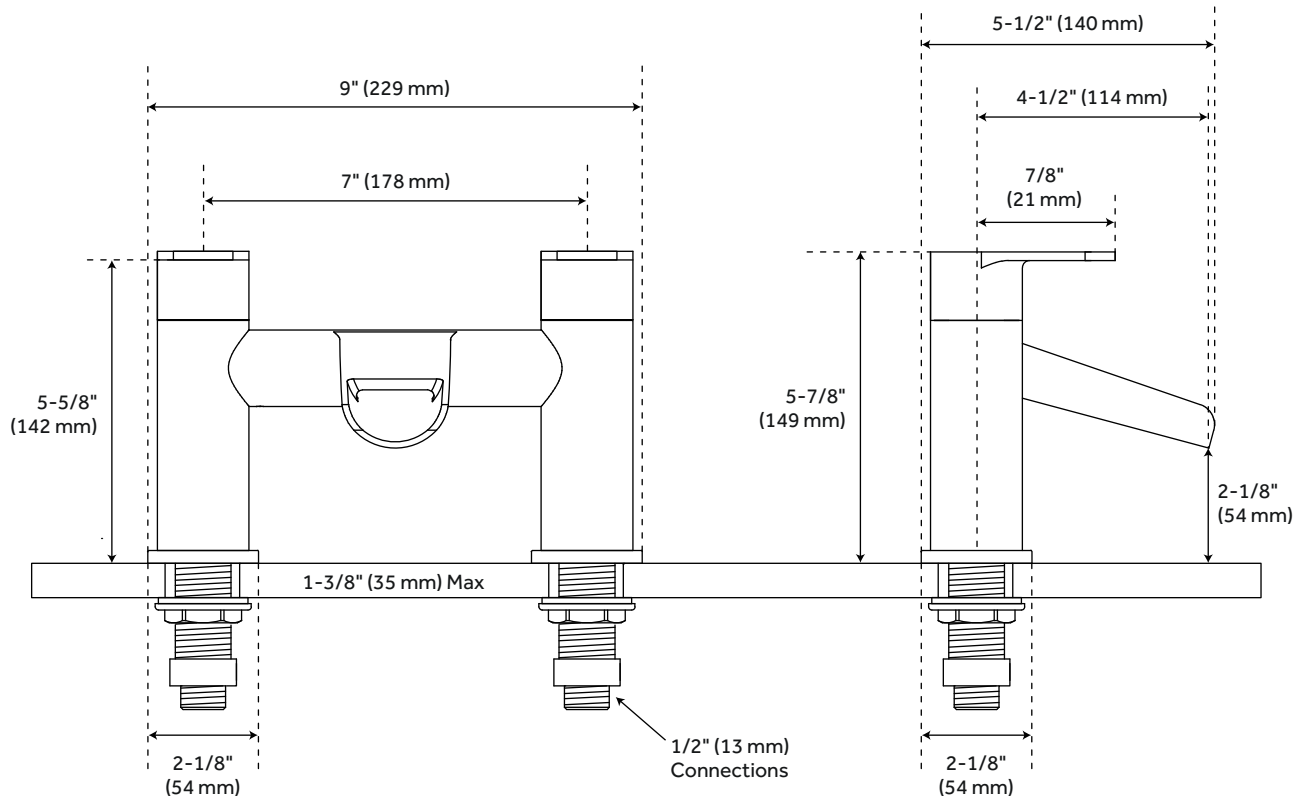

PAGOSA

WATERFALL DECK-MOUNT TUB FAUCET

SKU: 928215

FEATURES

Faucet Centers: 7"
Handle Type: Lever
Max. Deck Thickness: 1-1/2"
Material: Brass
Length: 9"
Width: 5-1/2"
Height: 5-7/8"
Height To Spout: 2-1/8"
Spout Reach: 4-1/2"
Spout Width: 1-3/4"
Hot and Cold Indicators: No
Base Plate Length: 2-1/8"
Base Plate Width: 2-1/8"
Ceramic Disc Cartridges: Yes