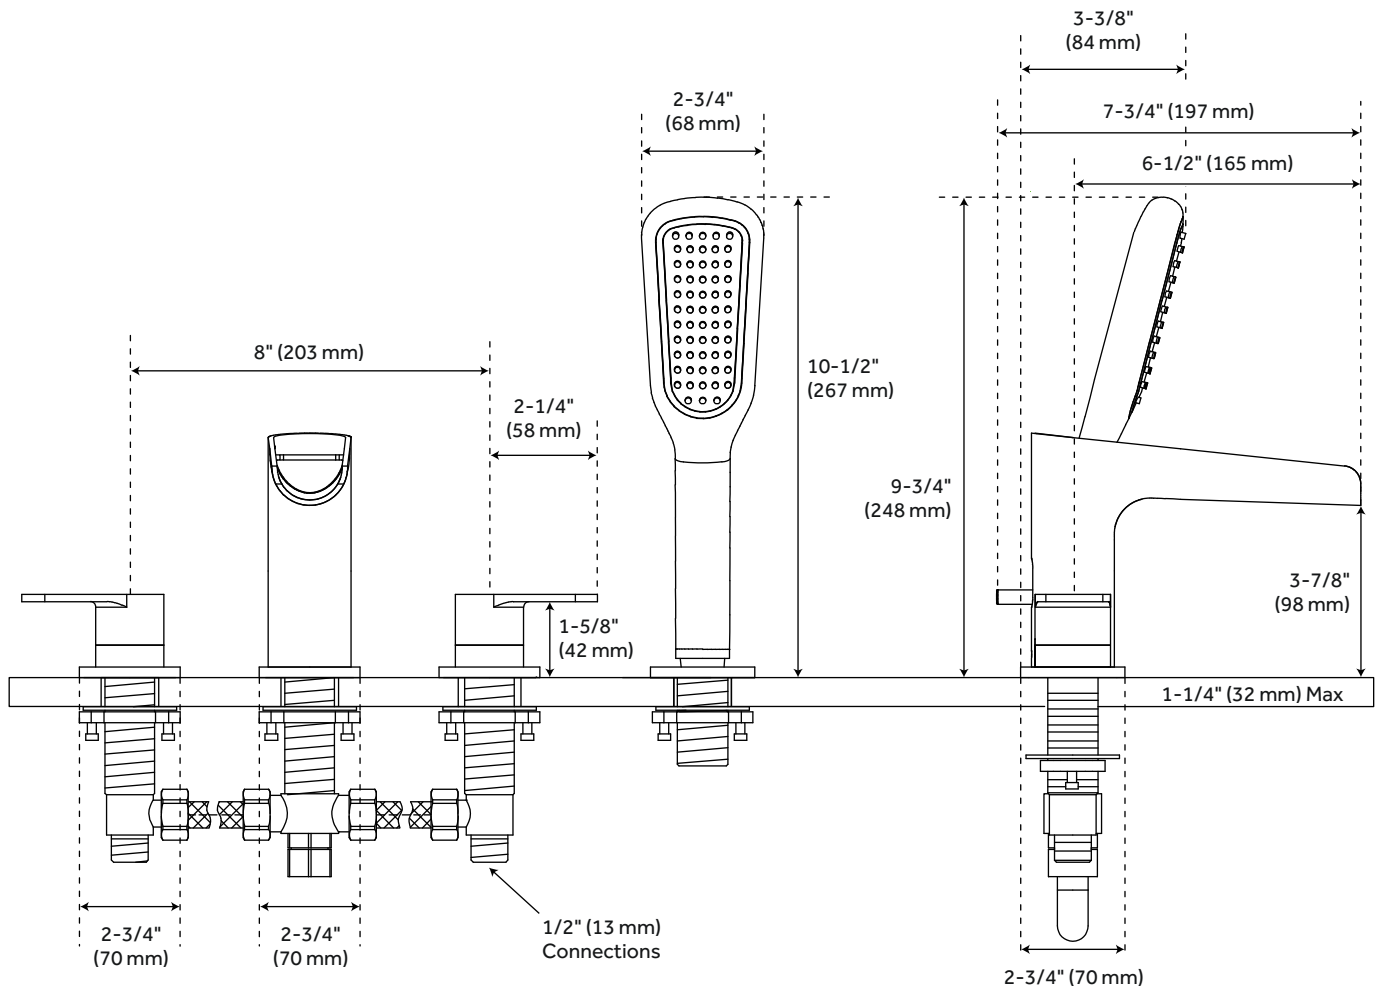

PAGOSA

ROMAN WATERFALL TUB FAUCET AND HAND SHOWER

SKU: 928214

FEATURES

- Faucet Centers: 8"
- Handle Type: Lever
- Max. Deck Thickness: 1-1/4"
- Material: Brass
- Width: 7-3/4"
- Height: 9-3/4"
- Height To Spout: 3-7/8"
- Spout Reach: 6-1/2"
- Spout Width: 1-3/4"
- Handle Material: Brass
- Hot and Cold Indicators: No
- Base Plate Diameter: 2-3/4"
- Ceramic Disc Cartridges: Yes
- Hand Shower Hose Length: 59"