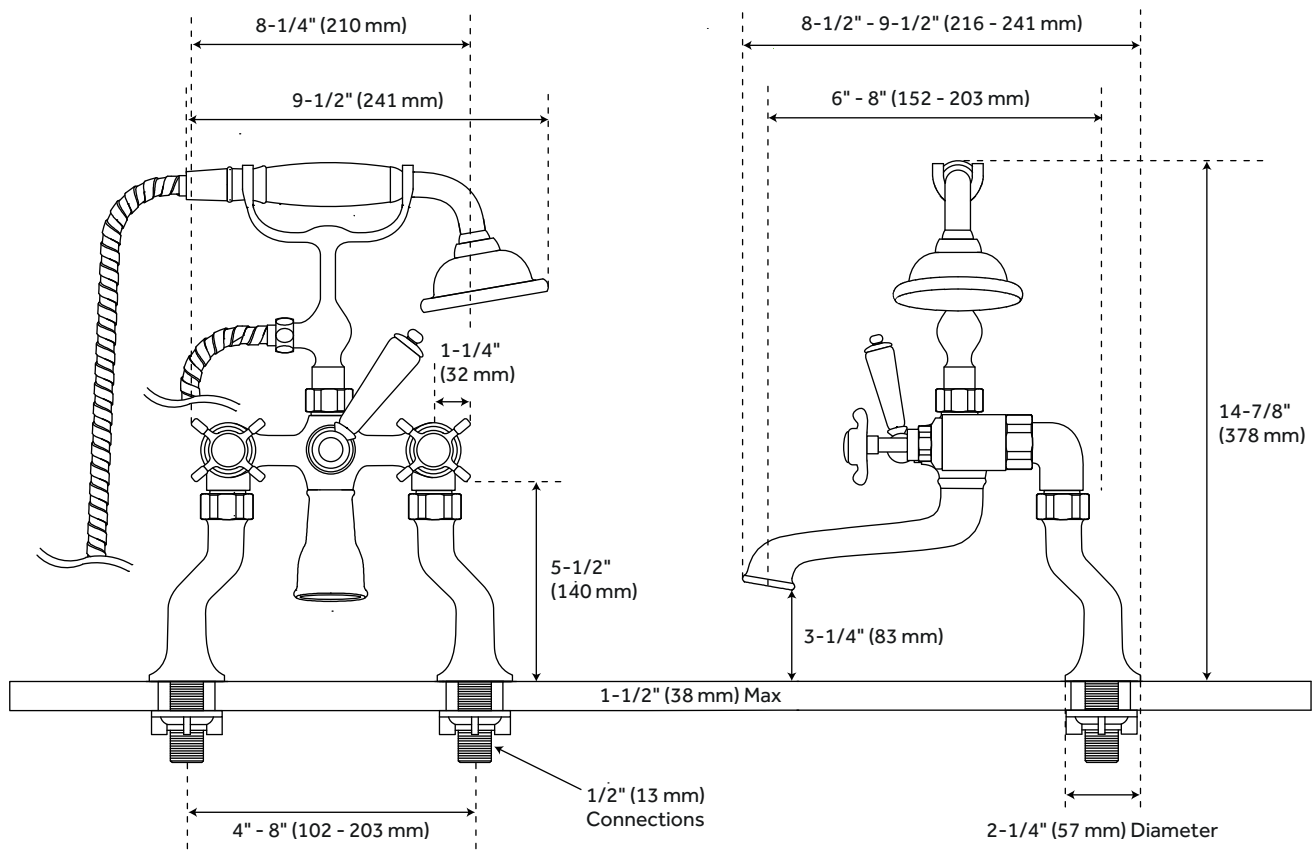

BROOKSVILLE

DECK-MOUNT TUB FAUCET WITH VARIABLE COUPLERS

SKU: 927804

FEATURES

- Faucet Centers: 4" - 8"
- Max. Deck Thickness: 1-1/2"
- Length: 8-1/4"
- Width: 8-1/2" - 9-1/2"
- Height: 14-7/8"
- Height To Spout: 3-1/4"
- Height to Control Valve: 6-1/2"
- Spout Reach: 6" - 8"
- Spout Width: 2-1/2"
- Hot and Cold Indicators: Yes
- Drain Included: No
- Base Plate Length: 2-1/4"
- Base Plate Width: 2-1/4"
- Ceramic Disc Cartridges: Yes
- Water Connection Included: Yes
- Diverter Included: Yes
- Couplers Included: Yes
- Hand Shower Hose Length: 59"