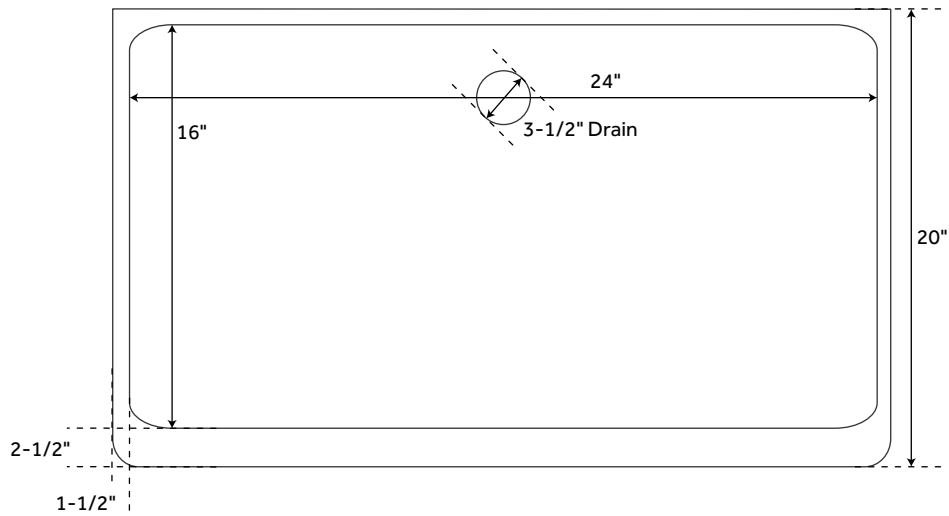

27" HAZELTON

STAINLESS STEEL FARMHOUSE SINK

SKU: 927361

FEATURES

Material: Stainless Steel
Basin Split: Single
Apron Design: Smooth
Faucet Centers: No Faucet Hole
Number of Basins: 1
Product Color: Stainless Steel
Length: 27"
Width: 20"
Height: 10-1/2"
Basin Length: 24"
Basin Width: 16"
Water Depth to Rim: 10"
Apron Front Rim Thickness: 2-1/2"
Side and Back Rim Thickness: 1-1/2"
Metal Gauge/Thickness: 16 Gauge
Drain Size: 3-1/2"
Exterior Treatment: Smooth
Interior Treatment: Smooth