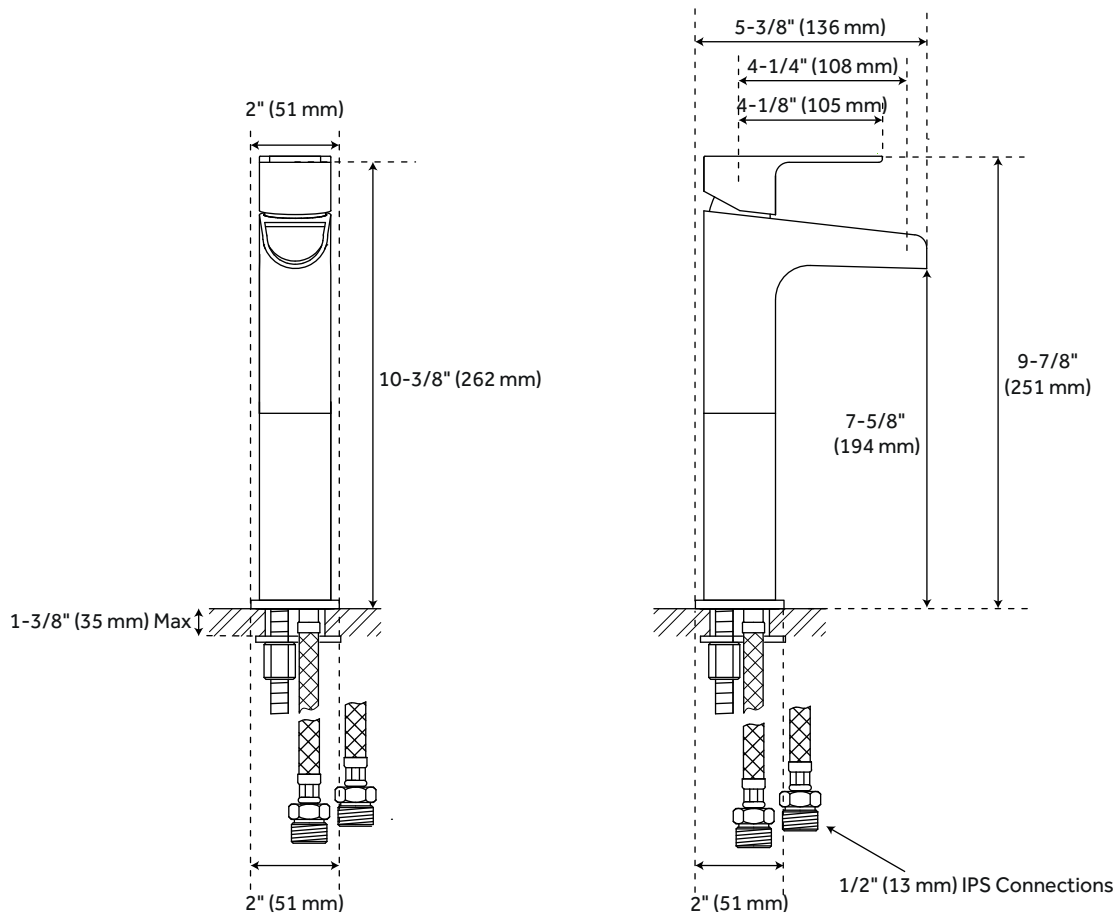

PAGOSA

SINGLE-HOLE WATERFALL VESSEL FAUCET

SKU: 927331

FEATURES

- Max. Countertop Thickness: 1-3/8"
- Length: 2"
- Width: 5-3/8"
- Height: 10"
- Height To Spout: 7-5/8"
- Spout Reach: 4-1/4"
- Base Plate Length: 2"
- Base Plate Width: 2"
- Handle Length: 4-1/8"
- Height to Bottom of Handle: 9-7/8"
- IPS: 1/2"
- Drain Included: Yes
- Drain Size: 1-1/2"
- Maximum Flow Rate: 1.2 gpm
(gallons per minute)