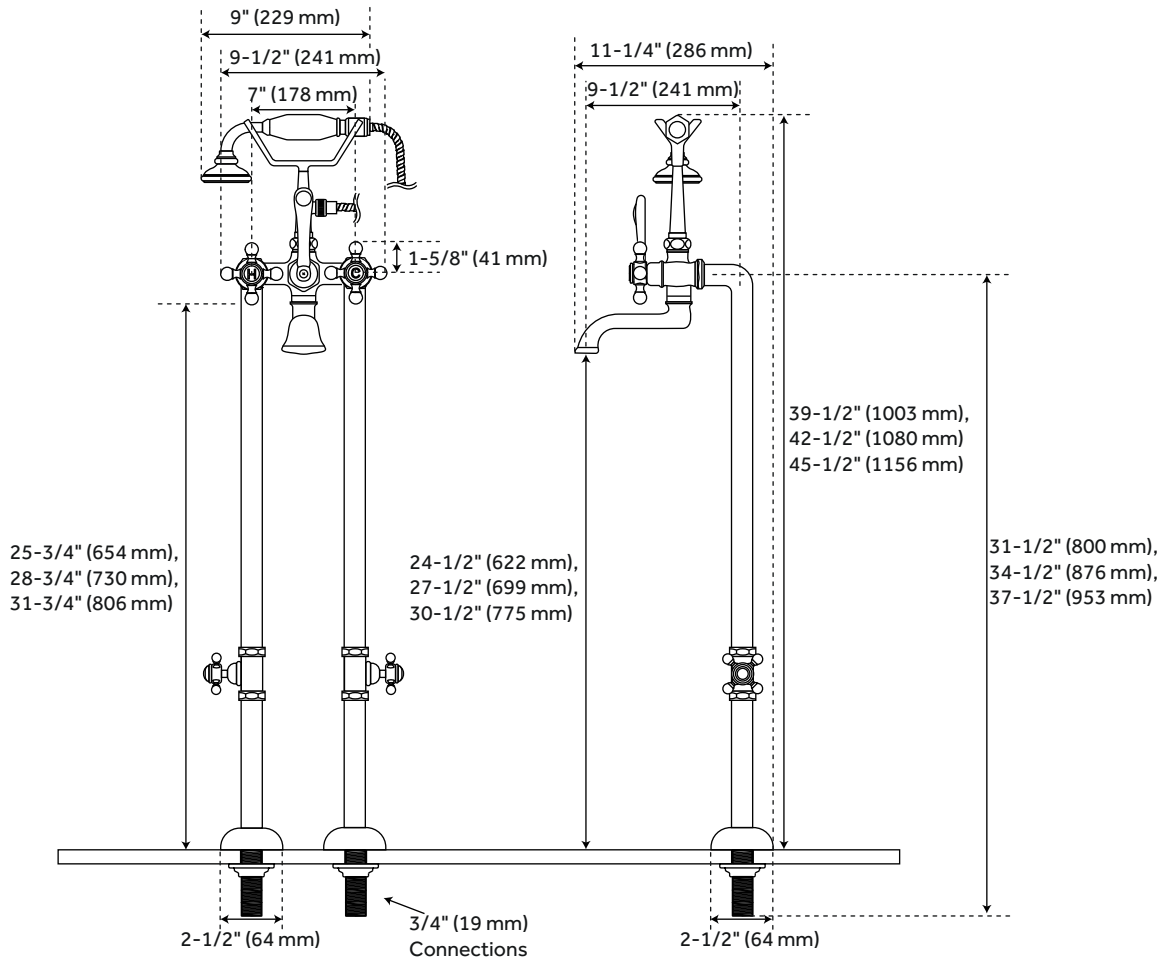

FREESTANDING

TELEPHONE TUB FAUCET, SUPPLIES AND VALVES - VINTAGE CROSS HANDLES

SKU: 926917

Underfloor access is required for proper installation.
Installation on a concrete slab will require cutting and concrete removal.

FEATURES

Installation Type: Freestanding
Product Finish: Chrome
Design: Traditional
Faucet Centers: 7"
Handle Type: Cross
Features: Hand Shower Included
Length: 9-1/2"
Depth: 10-3/4"
Spout Reach: 9-1/2"
Spout Width: 2"
Hot and Cold Indicators: Yes
Ceramic Disc Cartridges: Yes
Water Connection Included: Yes
Water Supplies Included: Yes
Diverter Included: Yes
Shut-off Valves Included: Yes
Hand Shower Hose Length: 60"