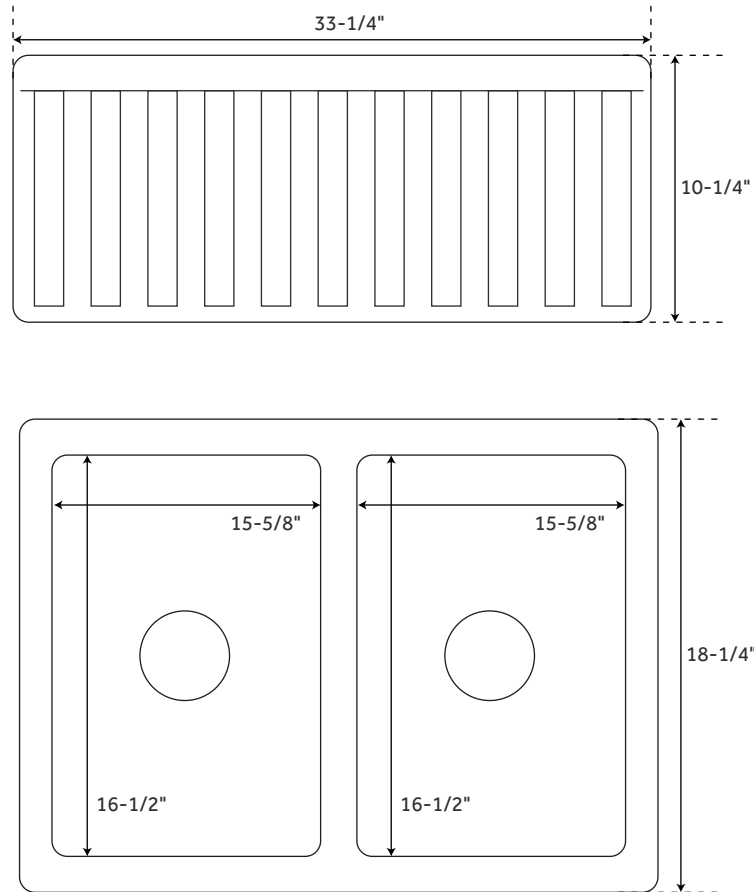

33" OLDHAM

DOUBLE-BOWL FIRECLAY FARMHOUSE SINK - FLUTTED APRON

SKU: 926905

FEATURES

Material: Fireclay
Basin Split: 50/50
Shape: Rectangle
Apron Design: Fluted
Faucet Centers: No Faucet Hole
Number of Basins: 2
Length: 33-1/4"
Width: 18-1/4"
Height: 10-1/4"
Basin Length: 15-5/8"
Basin Width: 16-1/2"
Water Depth to Rim: 8-5/8"
Apron Front Rim Thickness: 1"
Side and Back Rim Thickness: 3/4"
Drain Size: 3-1/2"
Reversible Mounting: Yes
Exterior Treatment: Smooth
Interior Treatment: Smooth

SIGNATURE HARDWARE LIFETIME WARRANTY

See website for warranty information

All measurements are approximate. Measurements may vary +/- 1/2".

REVISED 10/09/2018