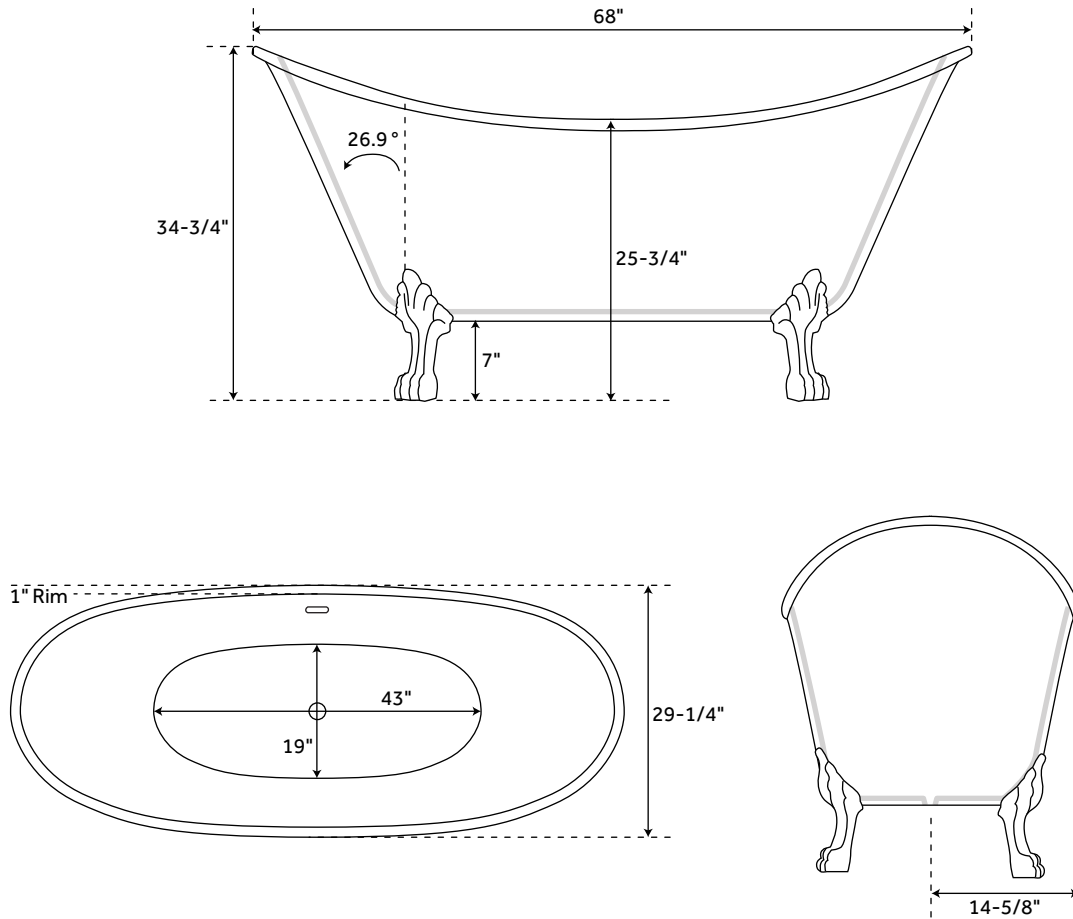

68" BRENHAM

ACRYLIC CLAWFOOT TUB - LION PAW FEET

SKU: 926877

FEATURES

Product Finish: White
Overflow Hole: Yes
Length: 68"
Width: 29-1/4"
Height: 34-3/4"
Tub Interior Length: 43"
Tub Interior Width: 19"
Water Depth To Overflow: 11-3/4"
Exterior Treatment: Smooth
Interior Treatment: Smooth
Feet Material: Solid Brass
Tap Deck: No
Drain Included: No
Faucet Included: No
Faucet Drillings: No Drillings
Built-In Adjusters: Yes
Tub Weight Uncrated (lbs): 211
Tub Weight Crated (lbs): 101

SIGNATURE HARDWARE LIFETIME WARRANTY

See website for warranty information

All measurements are approximate. Measurements may vary +/- 1/2".

REVISED 02/17/2019