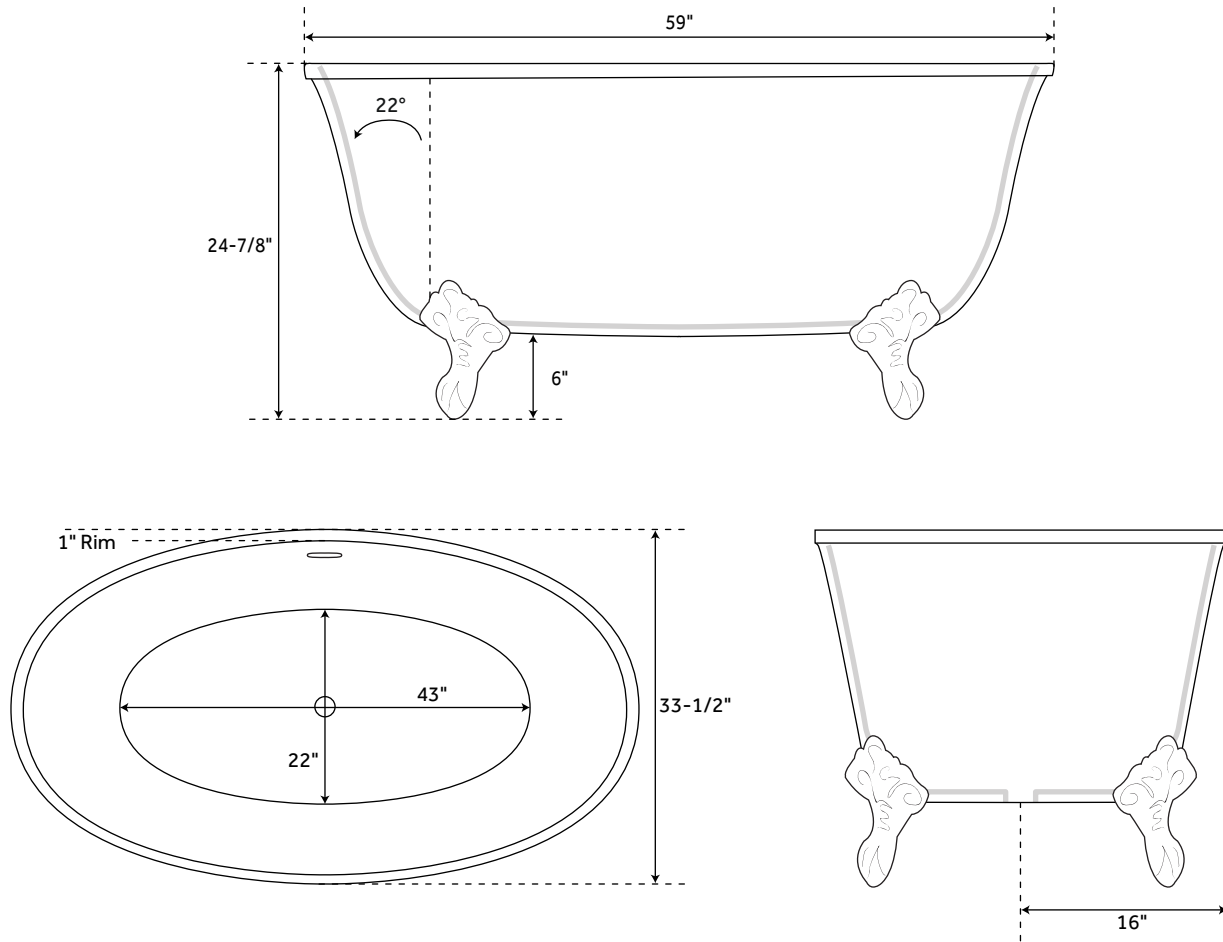

59" WATTERS

ACRYLIC CLAWFOOT TUB - IMPERIAL FEET

SKU: 926875

FEATURES

- Overflow Hole: Yes
- Material: Acrylic
- Length: 59"
- Width: 33-1/2"
- Height: 24-7/8"
- Tub Interior Length: 43"
- Tub Interior Width: 22"
- Water Depth To Overflow: 14-1/4"
- Exterior Treatment: Smooth
- Interior Treatment: Smooth
- Feet Material: Solid Brass
- Tap Deck: No
- Drain Included: No
- Drain Placement: Center
- Faucet Included: No
- Faucet Drillings: No Drillings
- Built-In Adjusters: Yes
- Tub Weight Uncrated (lbs): 92
- Tub Weight Crated (lbs): 202

SIGNATURE HARDWARE LIFETIME WARRANTY

See website for warranty information

All measurements are approximate. Measurements may vary +/- 1/2".

REVISED 05/15/2019