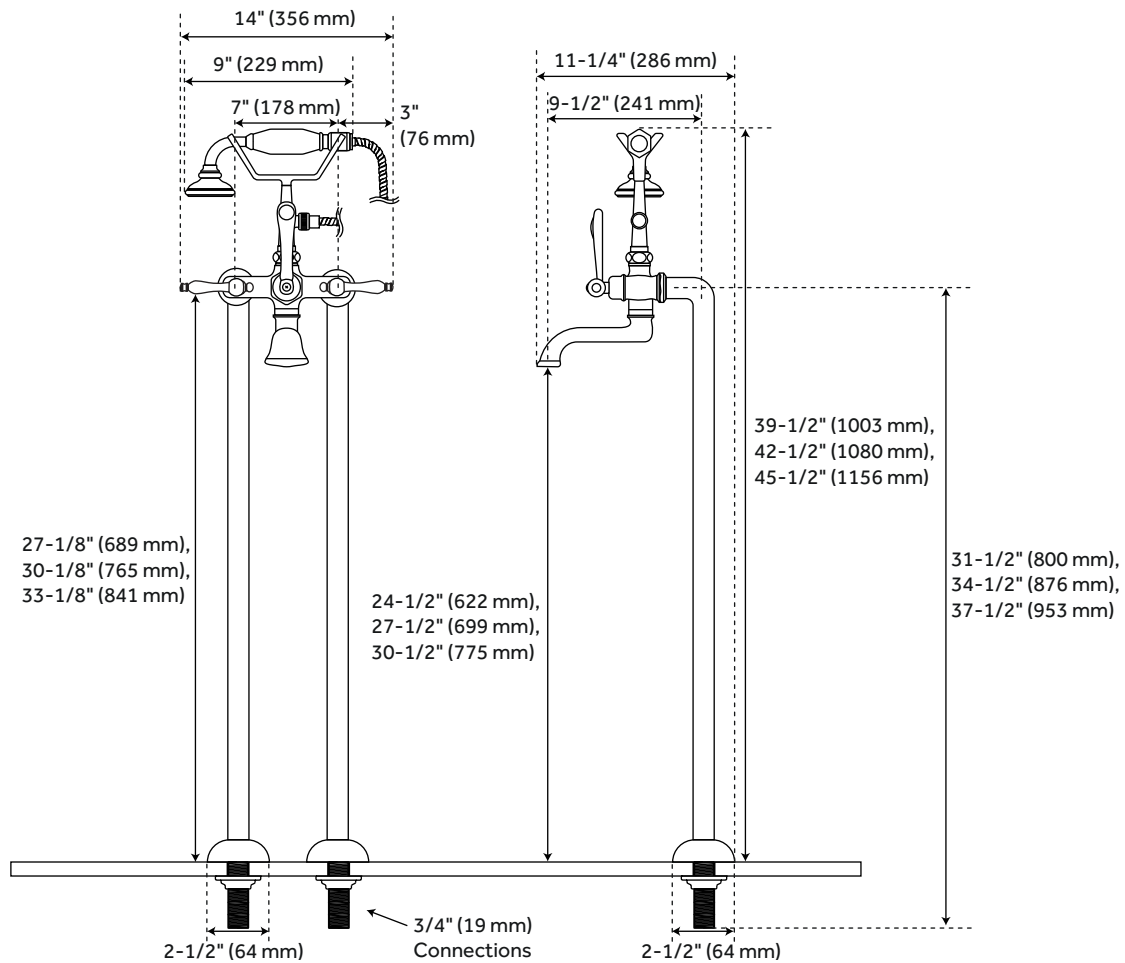

FREESTANDING

TELEPHONE TUB FAUCET, SUPPLIES, VALVES AND DRAIN - LEVER HANDLES

SKU: 926856

Underfloor access is required for proper installation.
Installation on a concrete slab will require cutting and concrete removal.

FEATURES

Installation Type: Freestanding
Faucet Centers: 7"
Features: Hand Shower Included
Length: 14"
Width: 11-1/4"
Depth: 10-3/4"
Spout Reach: 9-1/2"
Spout Width: 2"
Hot and Cold Indicators: Yes
Base Plate Length: 2-1/2"
Base Plate Width: 2-1/2"
Ceramic Disc Cartridges: Yes
Water Connection Included: Yes
Water Supplies Included: Yes
Diverter Included: Yes
Shut-off Valves Included: Yes
Hand Shower Hose Length: 60"