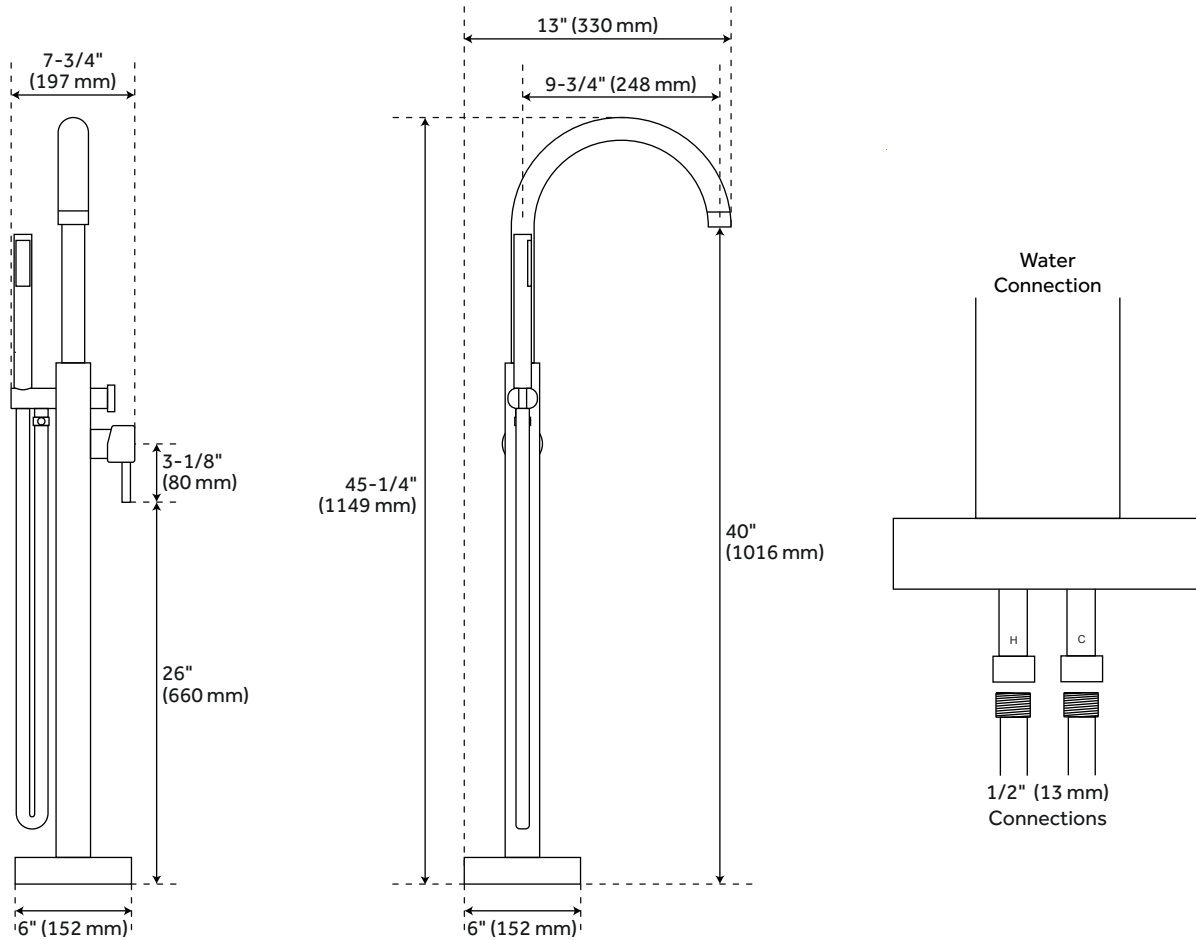

## FREESTANDING TUB FAUCET

SKU: 926768

Underfloor access is required for proper installation.  
Installation on a concrete slab will require cutting and concrete removal.

### FEATURES

- Installation Type: Freestanding
- Design: Modern
- Faucet Centers: Single-Hole
- Material: Brass
- Length: 7-3/4"
- Width: 13"
- Height: 45-1/4"
- Height To Spout: 40"
- Height to Control Valve: 26"
- Spout Reach: 9-3/4"
- Spout Width: 1"
- Hot and Cold Indicators: No
- Drain Included: No
- Base Plate Length: 6"
- Base Plate Width: 6"
- Ceramic Disc Cartridges: Yes
- Diverter Included: Yes
- Hand Shower Hose Length: 60"