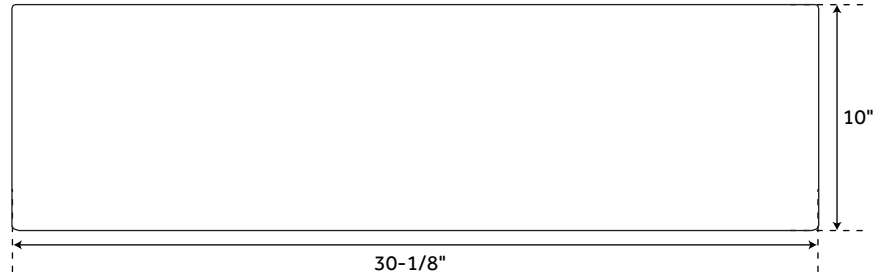

# 30" VINE DESIGN

### FEATURES

Material: Copper  
Basin Split: Single  
Shape: Rectangle  
Apron Design: Vine  
Faucet Centers: No Faucet Hole  
Number of Basins: 1  
Product Color: Antique Copper  
Length: 30-1/8"  
Width: 20"  
Height: 10"  
Basin Length: 27"  
Basin Width: 17"  
Water Depth to Rim: 9-5/8"  
Metal Gauge/Thickness: 16 Gauge  
Faucet Holes: No Faucet Hole  
Drain Size: 3-1/2"  
Exterior Treatment: Embossed  
Interior Treatment: Smooth