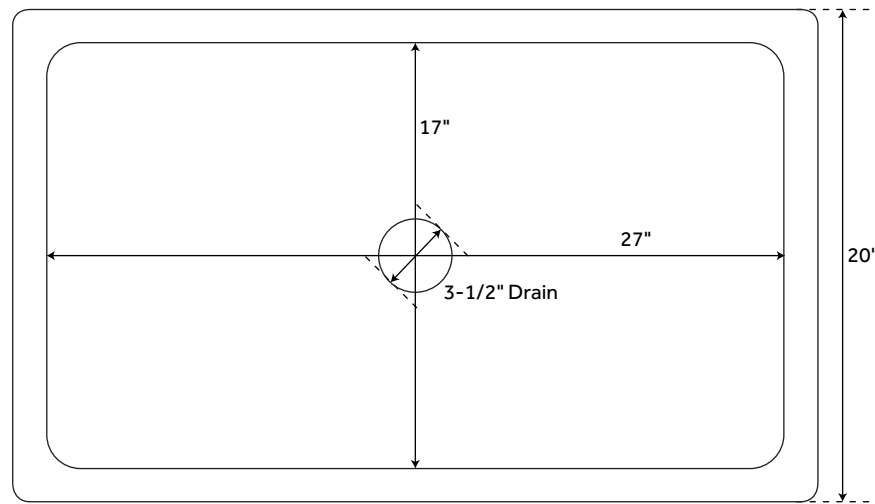

# 30" VINE DESIGN

### FEATURES

Material: Copper  
Basin Split: Single  
Shape: Rectangle  
Apron Design: Vine  
Faucet Centers: No Faucet Hole  
Number of Basins: 1  
Product Color: Antique Copper  
Length: 30-1/8"  
Width: 20"  
Height: 10"  
Basin Length: 27"  
Basin Width: 17"  
Water Depth to Rim: 9-5/8"  
Metal Gauge/Thickness: 16 Gauge  
Faucet Holes: No Faucet Hole  
Drain Size: 3-1/2"  
Exterior Treatment: Embossed  
Interior Treatment: Smooth