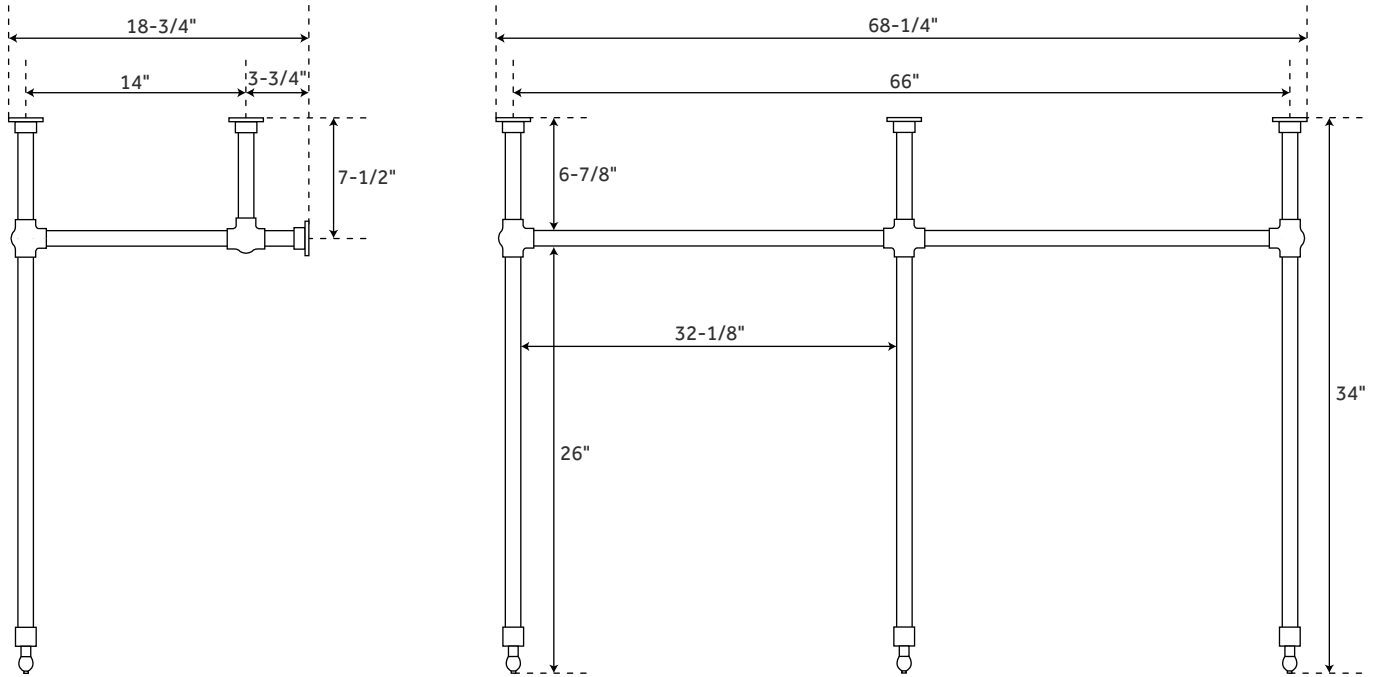

72" ART DECO

DOUBLE VESSEL CONSOLE SINK

SKU: 926690

FEATURES

Number of Basins: 2
Sink Installation: Vessel
Length: 73"
Width: 22"
Height: 34-7/8"
Drain Size: 1-1/2"
Drain Included: No
Faucet Included: No
Stand Material: Brass

Length: 73"
Width: 22"
Backsplash Height: 4"
Drain Size: 1-1/2"

SIGNATURE HARDWARE LIFETIME WARRANTY

See website for warranty information

OPTIONAL WOOD

DOUBLE VESSEL CONSOLE VANITY TOP

FEATURES

Length: 73"
Width: 22"
Drain Size: 1-1/2"

SIGNATURE HARDWARE LIFETIME WARRANTY

See website for warranty information

72" ART DECO

DOUBLE VESSEL CONSOLE SINK STAND

SKU: 926690

FEATURES

Stand Material: Brass
1" OD brass tubing
Width: 68-1/4"
Depth: 18-3/4"
Height: 34"