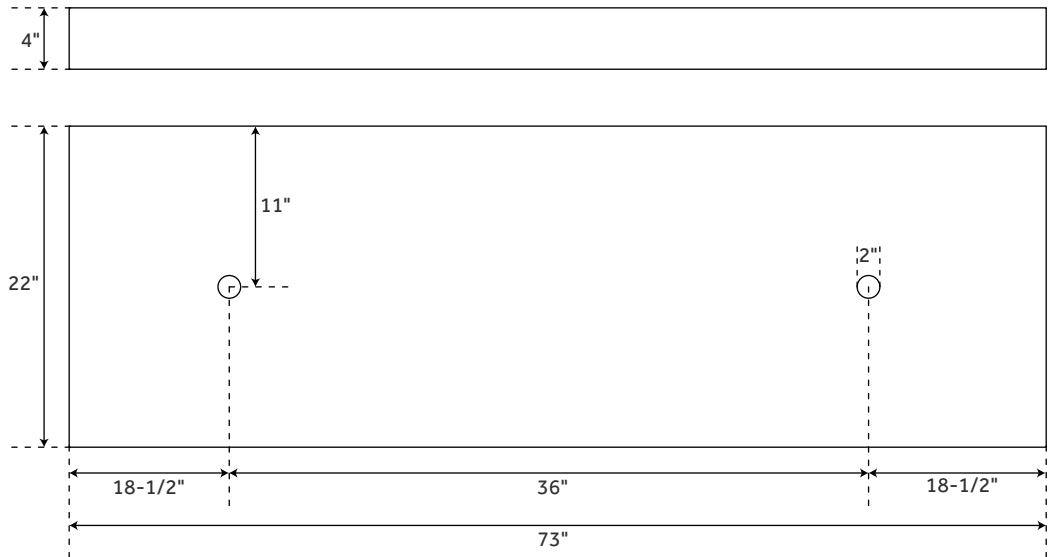

72" ART DECO

DOUBLE VESSEL CONSOLE SINK

SKU: 926690

FEATURES

Number of Basins: 2
Sink Installation: Vessel
Length: 73"
Width: 22"
Height: 34-7/8"
Drain Size: 1-1/2"
Drain Included: No
Faucet Included: No
Stand Material: Brass

Length: 73"
Width: 22"
Backsplash Height: 4"
Drain Size: 1-1/2"

SIGNATURE HARDWARE LIFETIME WARRANTY

See website for warranty information

OPTIONAL WOOD

DOUBLE VESSEL CONSOLE VANITY TOP

FEATURES

Length: 73"
Width: 22"
Drain Size: 1-1/2"