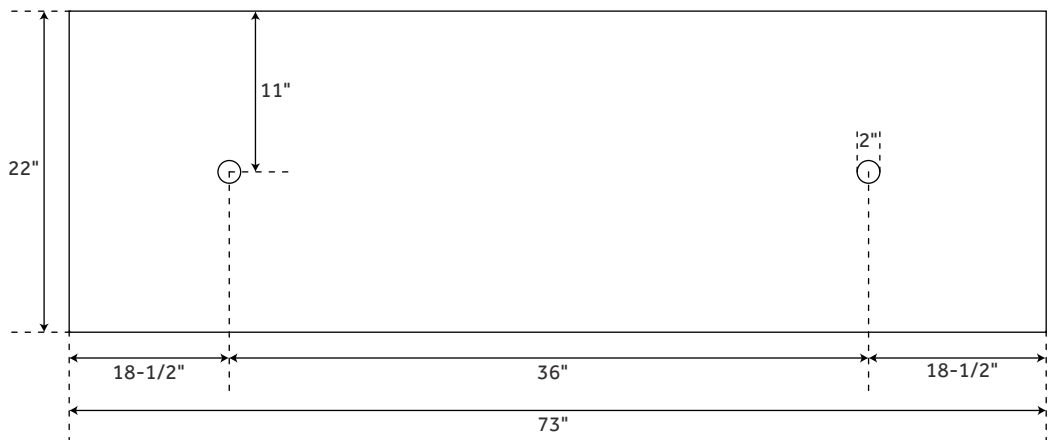

72" ART DECO

DOUBLE VESSEL CONSOLE SINK

SKU: 926690

FEATURES

Number of Basins: 2
Sink Installation: Vessel
Length: 73"
Width: 22"
Height: 34-7/8"
Drain Size: 1-1/2"
Drain Included: No
Faucet Included: No
Stand Material: Brass

Length: 73"
Width: 22"
Backsplash Height: 4"
Drain Size: 1-1/2"

SIGNATURE HARDWARE LIFETIME WARRANTY

See website for warranty information

OPTIONAL WOOD

DOUBLE VESSEL CONSOLE VANITY TOP

FEATURES

Length: 73"
Width: 22"
Drain Size: 1-1/2"

SIGNATURE HARDWARE LIFETIME WARRANTY

See website for warranty information

72" ART DECO

DOUBLE VESSEL CONSOLE SINK STAND

SKU: 926690

FEATURES

Stand Material: Brass
1" OD brass tubing
Width: 68-1/4"
Depth: 18-3/4"
Height: 34"