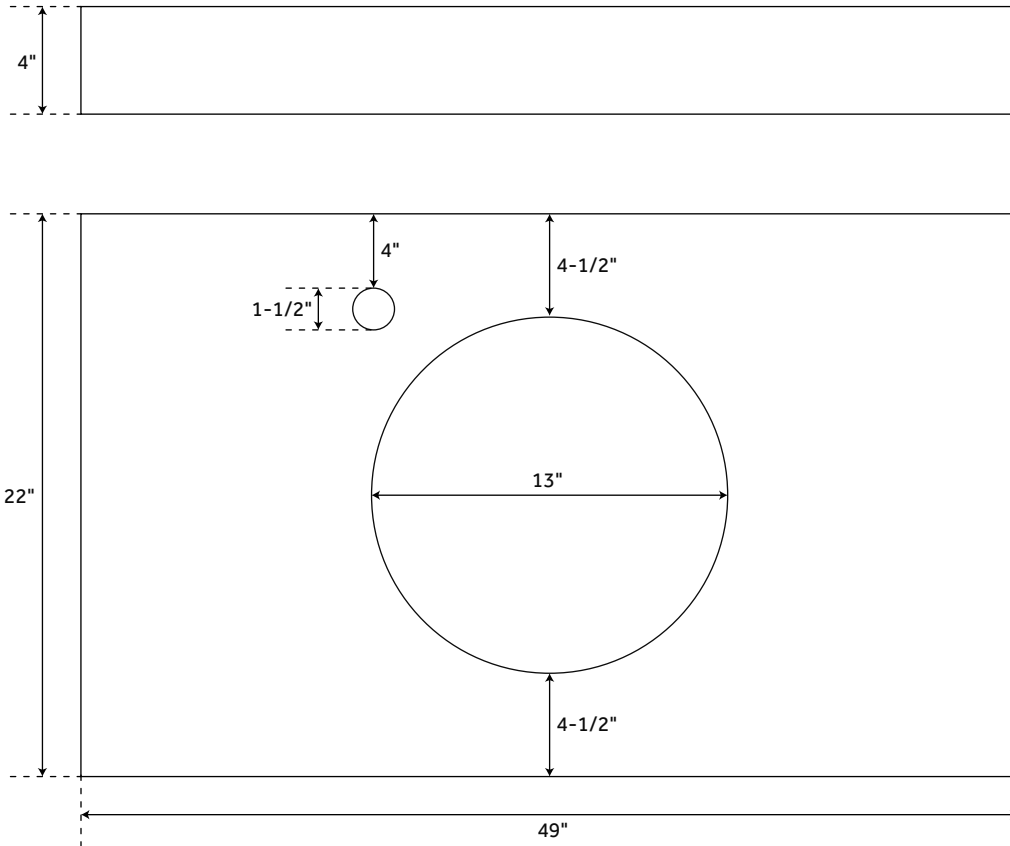

### FEATURES

Shape: Round  
Sink Material: Porcelain  
Number of Basins: 1  
Sink Installation: Semi-Recessed  
Faucet Centers: Single-Hole  
Overflow Hole: Yes  
Length: 49"  
Width: 22"  
Height: 34-7/8"  
Basin Length: 17-1/8"  
Basin Width: 17-1/8"  
Water Depth To Overflow: 2-3/8"  
Drain Size: 1-1/2"  
Drain Included: No  
Faucet Included: No  
Stand Material: Brass  
Sink Material: Vitreous China

### FEATURES

Length: 17-1/8"  
Width: 17-1/8"  
Above Counter Height: 3-1/2"  
Basin Length: 14-1/2"  
Basin Width: 14-1/2"  
Water Depth To Overflow: 2-3/8"  
Drain Size: 1-1/2"

### FEATURES

Length: 17"  
Width: 17"  
Above Counter Height: 3-3/8"  
Basin Length: 14-3/4"  
Basin Width: 14-3/4"  
Water Depth to Rim: 6-1/4"  
Drain Size: 1-1/2"