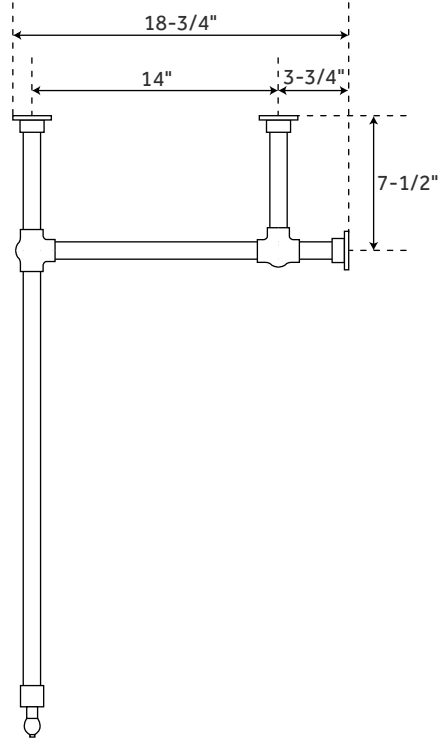

### FEATURES

Length: 17-1/8"  
Width: 17-1/8"  
Above Counter Height: 3-1/2"  
Basin Length: 14-1/2"  
Basin Width: 14-1/2"  
Water Depth To Overflow: 2-3/8"  
Drain Size: 1-1/2"

### FEATURES

Length: 17"  
Width: 17"  
Above Counter Height: 3-3/8"  
Basin Length: 14-3/4"  
Basin Width: 14-3/4"  
Water Depth to Rim: 6-1/4"  
Drain Size: 1-1/2"

### FEATURES

Stand Material: Brass  
1" OD brass tubing  
Width: 45-1/4"  
Depth: 18-3/4"  
Height: 34"