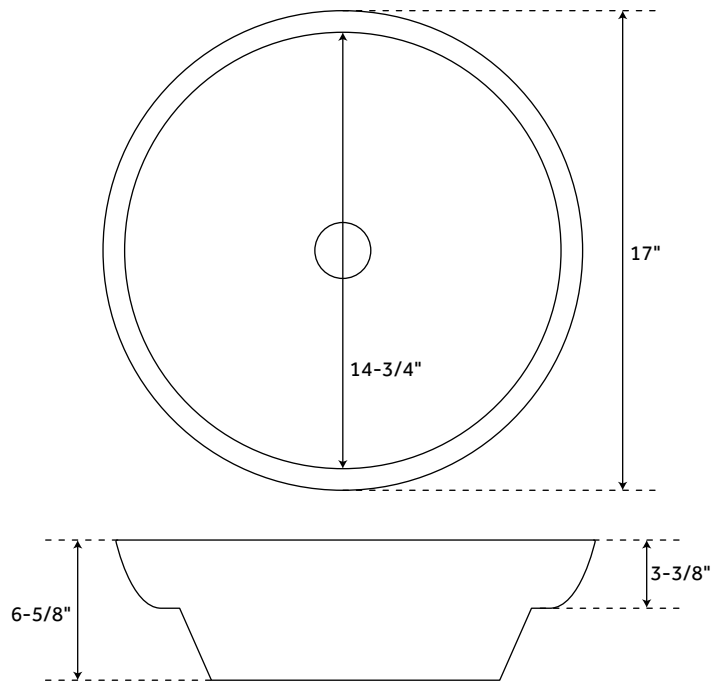

SIGNATURE HARDWARE LIFETIME WARRANTY

See website for warranty information

All Measurements are approximate.

PAGE 3