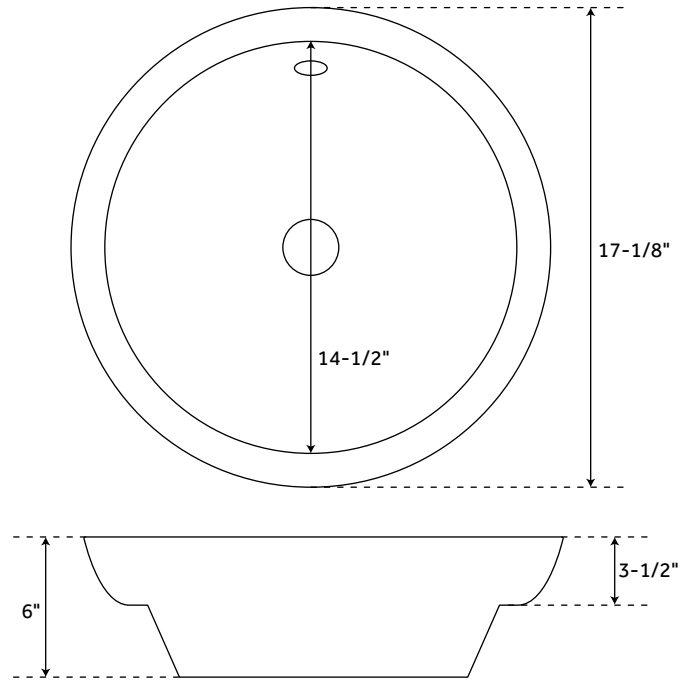

OPTIONAL PORCELAIN

SEMI-RECESSED CONSOLE SINK

FEATURES

Length: 17-1/8"
Width: 17-1/8"
Above Counter Height: 3-1/2"
Basin Length: 14-1/2"
Basin Width: 14-1/2"
Water Depth To Overflow: 2-3/8"
Drain Size: 1-1/2"

SIGNATURE HARDWARE LIFETIME WARRANTY

See website for warranty information

OPTIONAL COPPER

SEMI-RECESSED CONSOLE SINK

FEATURES

Length: 17"
Width: 17"
Above Counter Height: 3-3/8"
Basin Length: 14-3/4"
Basin Width: 14-3/4"
Water Depth to Rim: 6-1/4"
Drain Size: 1-1/2"