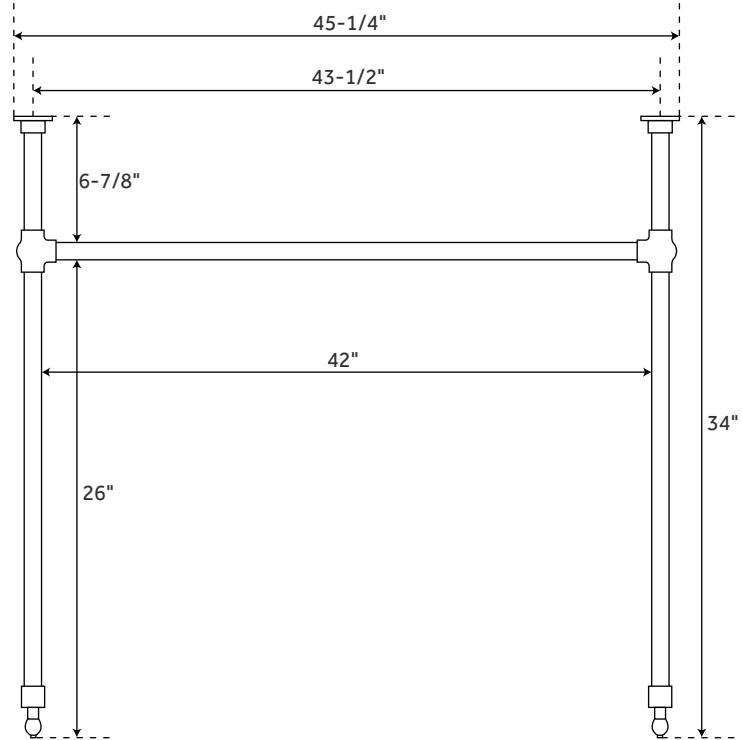

### FEATURES

Length: 17-1/8"  
Width: 17-1/8"  
Above Counter Height: 3-1/2"  
Basin Length: 14-1/2"  
Basin Width: 14-1/2"  
Water Depth To Overflow: 2-3/8"  
Drain Size: 1-1/2"

### FEATURES

Length: 17"  
Width: 17"  
Above Counter Height: 3-3/8"  
Basin Length: 14-3/4"  
Basin Width: 14-3/4"  
Water Depth to Rim: 6-1/4"  
Drain Size: 1-1/2"

### FEATURES

Stand Material: Brass  
1" OD brass tubing  
Width: 45-1/4"  
Depth: 18-3/4"  
Height: 34"