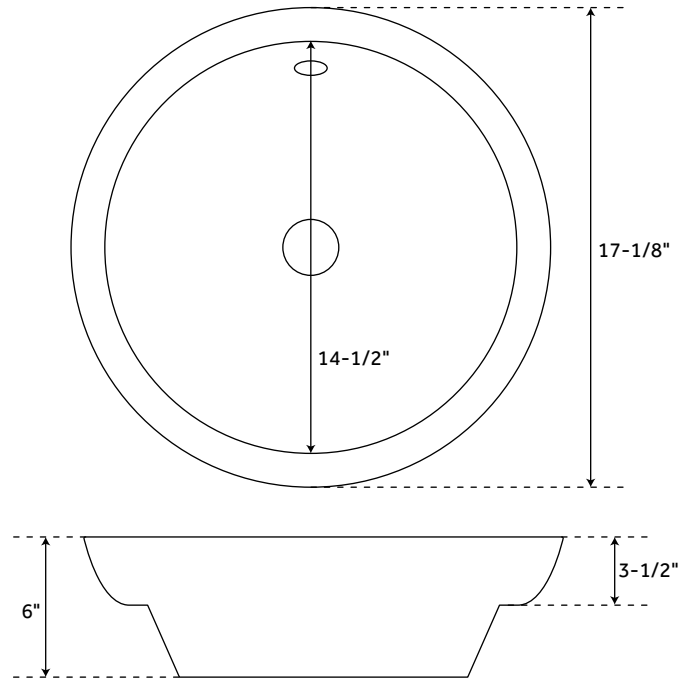

OPTIONAL PORCELAIN

SEMI-RECESSED CONSOLE SINK

FEATURES

Length: 17-1/8"
Width: 17-1/8"
Above Counter Height: 3-1/2"
Basin Length: 14-1/2"
Basin Width: 14-1/2"
Water Depth To Overflow: 2-3/8"
Drain Size: 1-1/2"

SIGNATURE HARDWARE LIFETIME WARRANTY

See website for warranty information

OPTIONAL COPPER

SEMI-RECESSED CONSOLE SINK

FEATURES

Length: 17"
Width: 17"
Above Counter Height: 3-3/8"
Basin Length: 14-3/4"
Basin Width: 14-3/4"
Water Depth to Rim: 6-1/4"
Drain Size: 1-1/2"