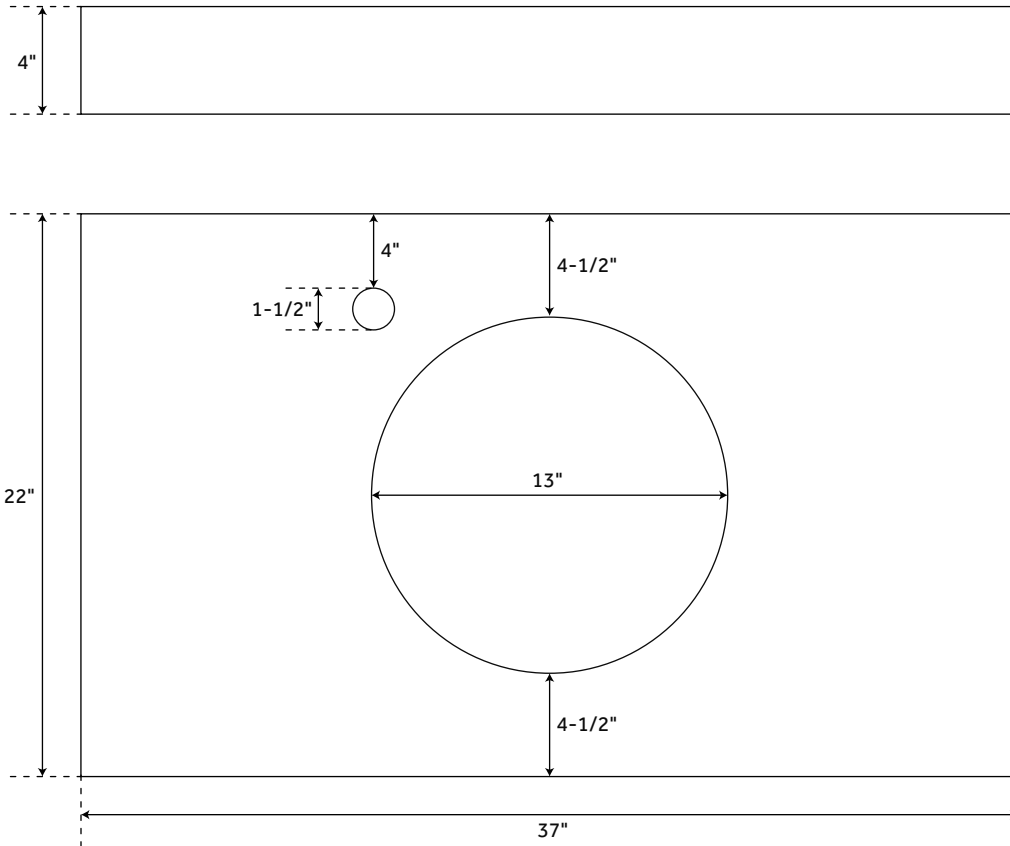

### FEATURES

Shape: Round  
Sink Material: Porcelain  
Number of Basins: 1  
Sink Installation: Semi-Recessed  
Overflow Hole: Yes  
Length: 37"  
Width: 22"  
Height: 34-7/8"  
Basin Length: 17-1/8"  
Basin Width: 17-1/8"  
Water Depth To Overflow: 2-3/8"  
Drain Size: 1-1/2"  
Drain Included: No  
Faucet Included: No  
Stand Material: Brass  
Sink Material: Vitreous China

### FEATURES

- Shape: Round
- Sink Material: Porcelain
- Number of Basins: 1
- Sink Installation: Semi-Recessed
- Overflow Hole: Yes
- Length: 37"
- Width: 22"
- Height: 34-7/8"
- Basin Length: 17-1/8"
- Basin Width: 17-1/8"
- Water Depth To Overflow: 2-3/8"
- Drain Size: 1-1/2"
- Drain Included: No
- Faucet Included: No
- Stand Material: Brass
- Sink Material: Vitreous China

### FEATURES

Length: 17-1/8"  
Width: 17-1/8"  
Above Counter Height: 3-1/2"  
Basin Length: 14-1/2"  
Basin Width: 14-1/2"  
Water Depth To Overflow: 2-3/8"  
Drain Size: 1-1/2"

### FEATURES

Length: 17"  
Width: 17"  
Above Counter Height: 3-3/8"  
Basin Length: 14-3/4"  
Basin Width: 14-3/4"  
Water Depth to Rim: 6-1/4"  
Drain Size: 1-1/2"