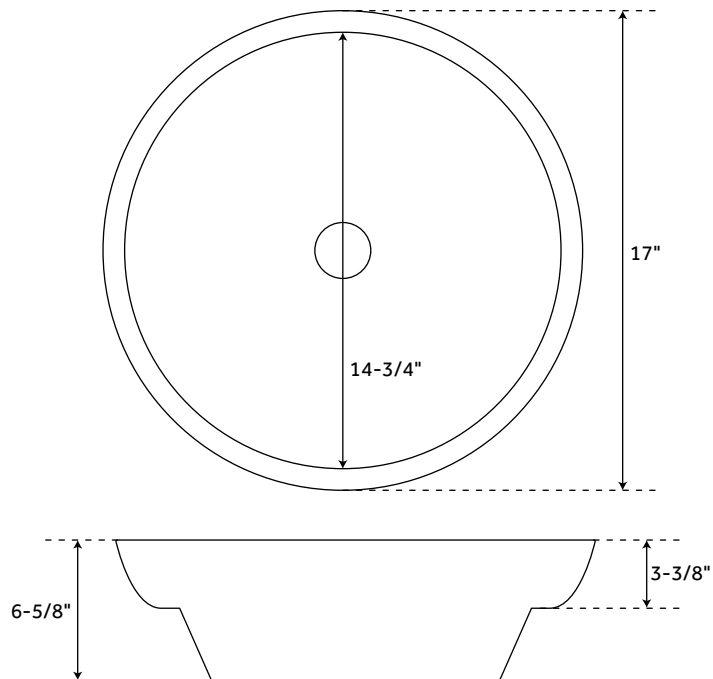

SIGNATURE HARDWARE LIFETIME WARRANTY

See website for warranty information

All Measurements are approximate.

PAGE 3