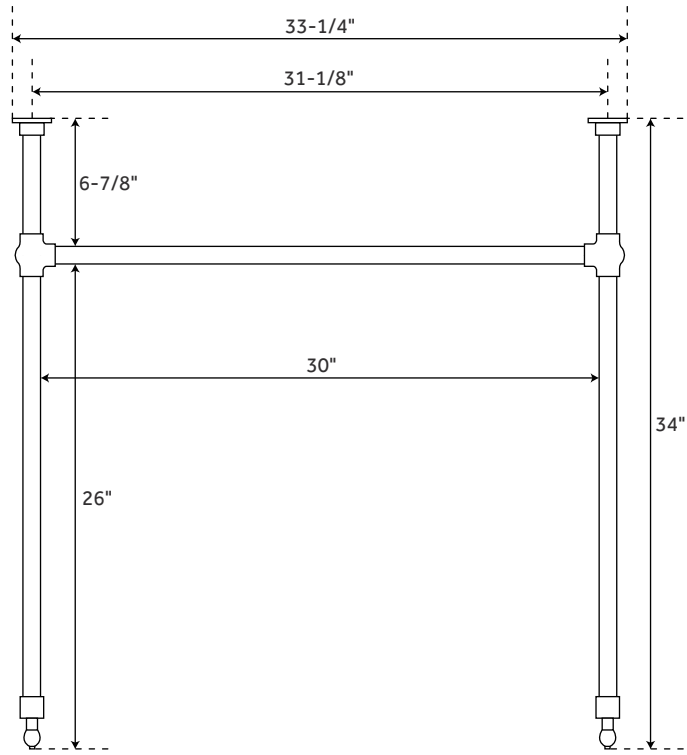

### FEATURES

Length: 17-1/8"  
Width: 17-1/8"  
Above Counter Height: 3-1/2"  
Basin Length: 14-1/2"  
Basin Width: 14-1/2"  
Water Depth To Overflow: 2-3/8"  
Drain Size: 1-1/2"

### FEATURES

Length: 17"  
Width: 17"  
Above Counter Height: 3-3/8"  
Basin Length: 14-3/4"  
Basin Width: 14-3/4"  
Water Depth to Rim: 6-1/4"  
Drain Size: 1-1/2"

### FEATURES

Stand Material: Brass  
1" OD brass tubing  
Width: 33-1/4"  
Depth: 18-3/4"  
Height: 34"