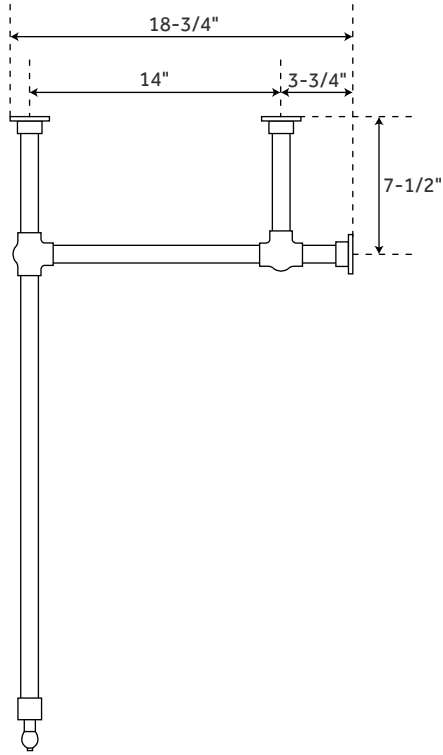

### FEATURES

Length: 17-1/8"  
Width: 17-1/8"  
Above Counter Height: 3-1/2"  
Basin Length: 14-1/2"  
Basin Width: 14-1/2"  
Water Depth To Overflow: 2-3/8"  
Drain Size: 1-1/2"

### FEATURES

Length: 17"  
Width: 17"  
Above Counter Height: 3-3/8"  
Basin Length: 14-3/4"  
Basin Width: 14-3/4"  
Water Depth to Rim: 6-1/4"  
Drain Size: 1-1/2"

### FEATURES

Stand Material: Brass  
1" OD brass tubing  
Width: 33-1/4"  
Depth: 18-3/4"  
Height: 34"