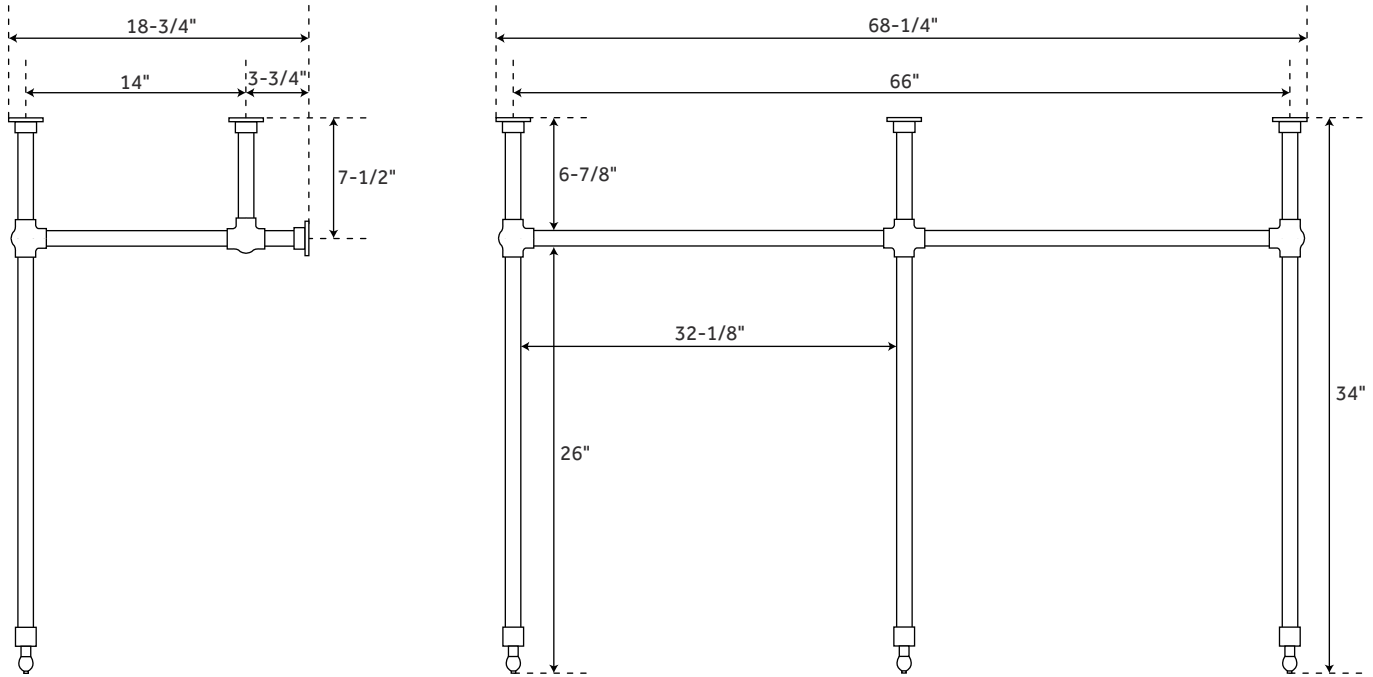

72" ART DECO

DOUBLE UNDERMOUNT CONSOLE SINK STAND

SKU: 926668

FEATURES

- Stand Material: Brass
- 1" OD brass tubing
- Width: 68-1/4"
- Depth: 18-3/4"
- Height: 34"