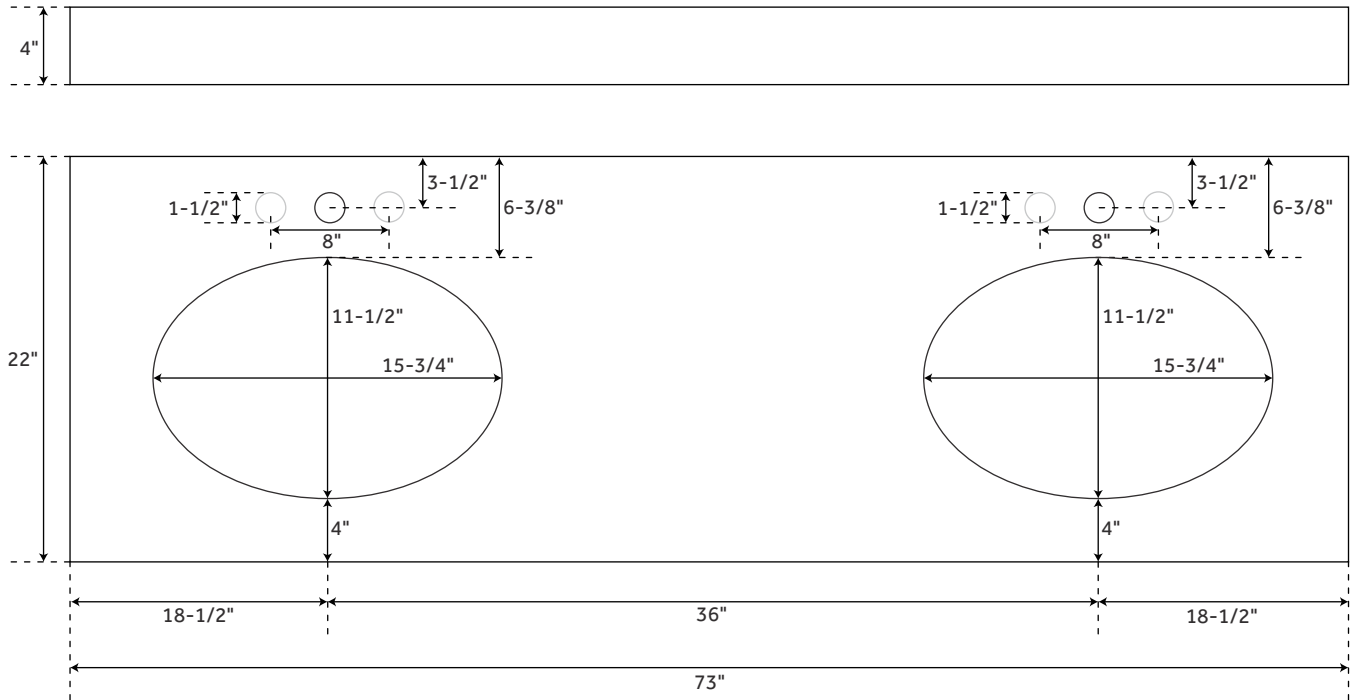

72" ART DECO

DOUBLE UNDERMOUNT CONSOLE SINK

SKU: 926668

FEATURES

Shape: Oval
Number of Basins: 2
Sink Installation: Undermount - Oval
Length: 73"
Width: 22"
Height: 34-7/8"
Drain Size: 1-1/2"
Drain Included: No
Faucet Included: No
Stand Material: Brass

FEATURES

Shape: Oval
Number of Basins: 2
Sink Installation: Undermount - Oval
Length: 73"
Width: 22"
Height: 34-7/8"
Drain Size: 1-1/2"
Drain Included: No
Faucet Included: No
Stand Material: Brass

SIGNATURE HARDWARE LIFETIME WARRANTY

See website for warranty information

All measurements are approximate. Measurements may vary +/- 1/2".

PAGE 2

OPTIONAL PORCELAIN

DOUBLE UNDERMOUNT CONSOLE SINK

FEATURES

Length: 18-5/8"
Width: 15"
Height: 7-3/4"
Basin Length: 16"
Basin Width: 12-1/2"
Water Depth To Overflow: 5"
Drain Size: 1-1/2"

SIGNATURE HARDWARE LIFETIME WARRANTY

See website for warranty information

OPTIONAL COPPER

DOUBLE UNDERMOUNT CONSOLE SINK

FEATURES

Length: 19-3/8"
Width: 15-5/8"
Height: 5-3/4"
Basin Length: 16-5/8"
Basin Width: 12-3/4"
Drain Size: 1-1/2"