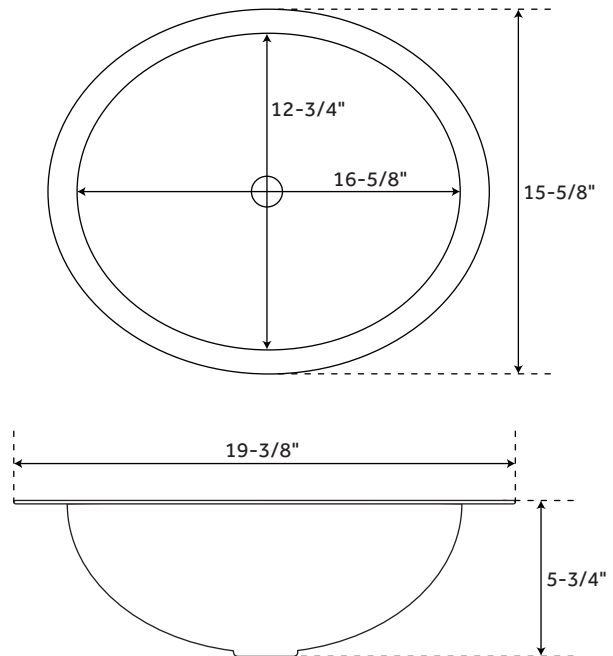

SIGNATURE HARDWARE LIFETIME WARRANTY

See website for warranty information

All Measurements are approximate.

PAGE 3