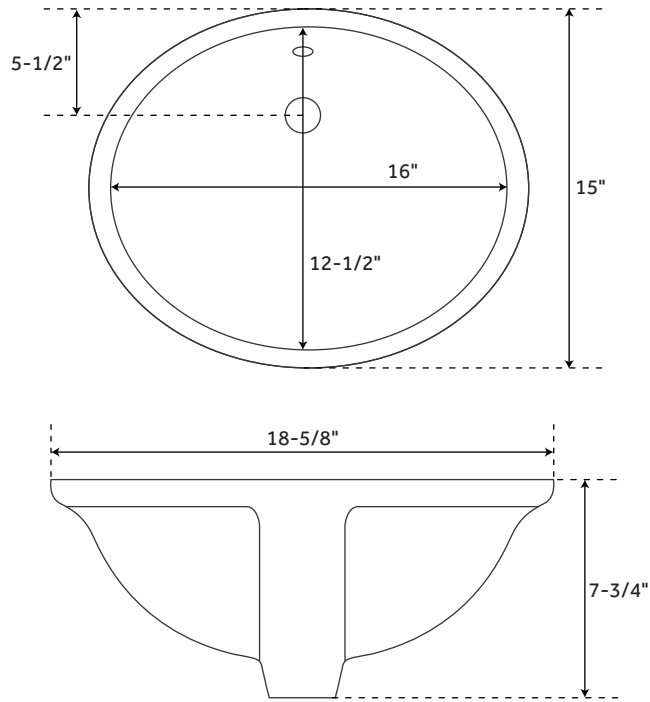

FEATURES

Shape: Oval
Number of Basins: 2
Sink Installation: Undermount - Oval
Length: 73"
Width: 22"
Height: 34-7/8"
Drain Size: 1-1/2"
Drain Included: No
Faucet Included: No
Stand Material: Brass

SIGNATURE HARDWARE LIFETIME WARRANTY

See website for warranty information

All measurements are approximate. Measurements may vary +/- 1/2".

PAGE 2

OPTIONAL PORCELAIN

DOUBLE UNDERMOUNT CONSOLE SINK

FEATURES

Length: 18-5/8"
Width: 15"
Height: 7-3/4"
Basin Length: 16"
Basin Width: 12-1/2"
Water Depth To Overflow: 5"
Drain Size: 1-1/2"

SIGNATURE HARDWARE LIFETIME WARRANTY

See website for warranty information

OPTIONAL COPPER

DOUBLE UNDERMOUNT CONSOLE SINK

FEATURES

Length: 19-3/8"
Width: 15-5/8"
Height: 5-3/4"
Basin Length: 16-5/8"
Basin Width: 12-3/4"
Drain Size: 1-1/2"

- Stand Material: Brass
- 1" OD brass tubing
- Width: 68-1/4"
- Depth: 18-3/4"
- Height: 34"

SIGNATURE HARDWARE LIFETIME WARRANTY

See website for warranty information

All measurements are approximate. Measurements may vary +/- 1/2".