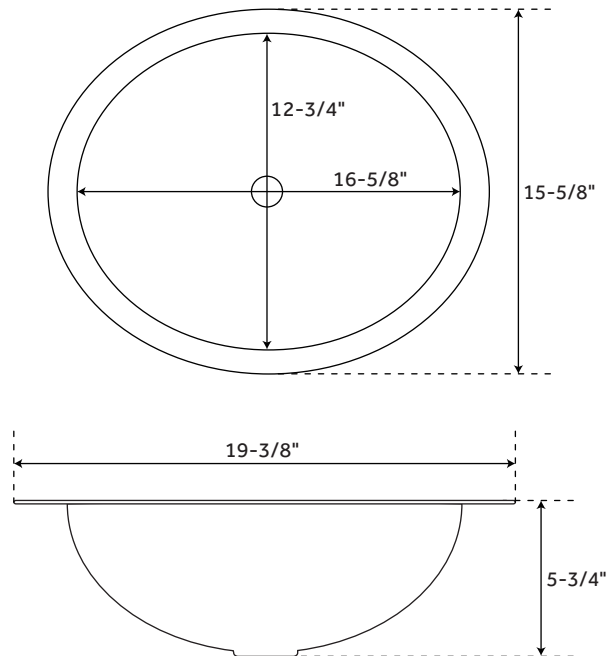

SIGNATURE HARDWARE

LIFETIME WARRANTY

See website for warranty information

All Measurements are approximate.

PAGE 3