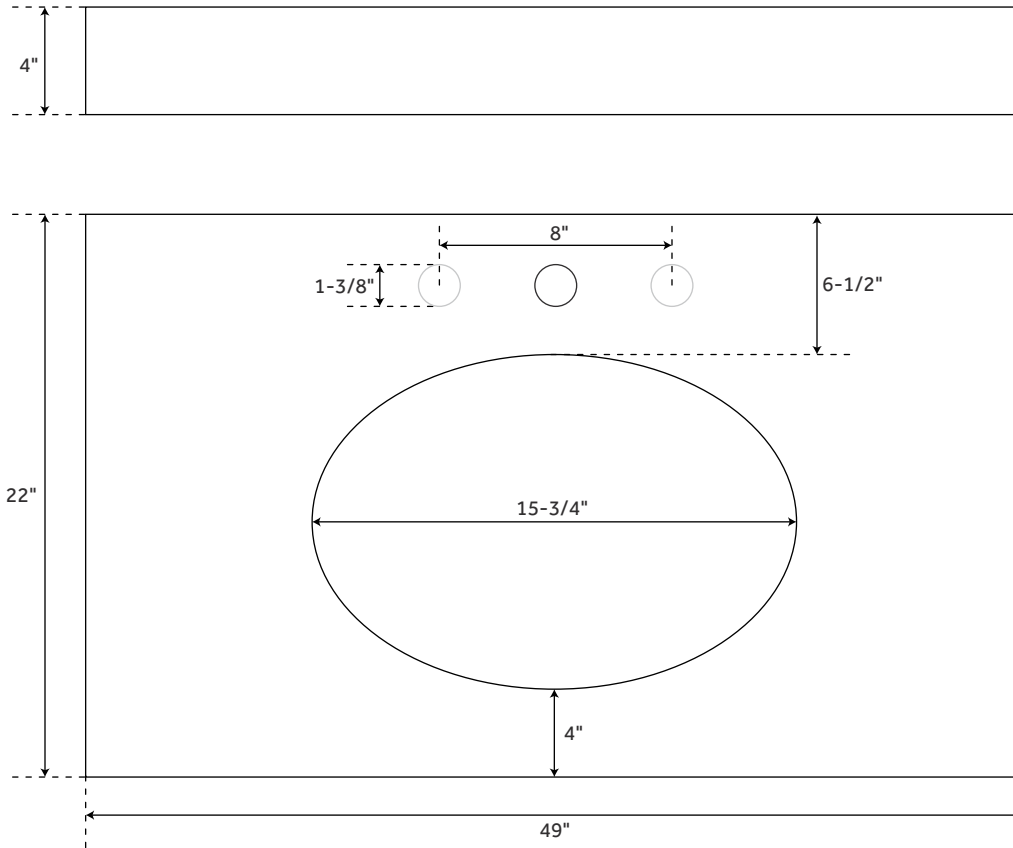

48" ART DECO

UNDERMOUNT CONSOLE SINK

SKU: 926665

FEATURES

Shape: Oval
Number of Basins: 1
Sink Installation: Undermount - Oval
Length: 49"
Width: 22"
Height: 34-7/8"
Drain Size: 1-1/2"
Drain Included: No
Faucet Included: No
Stand Material: Brass

FEATURES

- Shape: Oval
- Number of Basins: 1
- Sink Installation: Undermount - Oval
- Length: 49"
- Width: 22"
- Height: 34-7/8"
- Drain Size: 1-1/2"
- Drain Included: No
- Faucet Included: No
- Stand Material: Brass

SIGNATURE HARDWARE LIFETIME WARRANTY

See website for warranty information

All measurements are approximate. Measurements may vary +/- 1/2".

PAGE 2

OPTIONAL PORCELAIN

UNDERMOUNT CONSOLE SINK

FEATURES

Length: 18-5/8"
Width: 15"
Height: 7-3/4"
Basin Length: 16"
Basin Width: 12-1/2"
Drain Size: 1-1/2"

SIGNATURE HARDWARE

LIFETIME WARRANTY

See website for warranty information

OPTIONAL COPPER

UNDERMOUNT CONSOLE SINK

FEATURES

Length: 19-3/8"
Width: 15-5/8"
Height: 5-3/4"
Basin Length: 16-5/8"
Basin Width: 12-3/4"
Drain Size: 1-1/2"