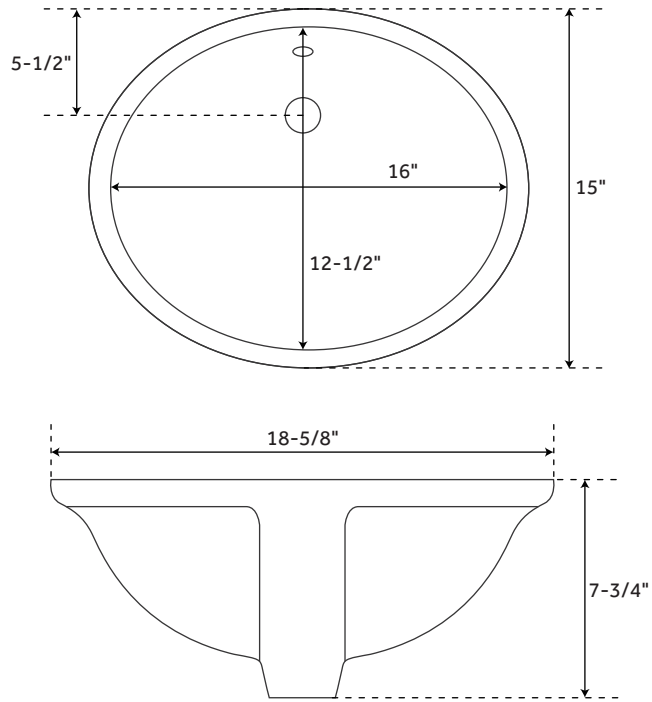

FEATURES

- Shape: Oval
- Number of Basins: 1
- Sink Installation: Undermount - Oval
- Length: 49"
- Width: 22"
- Height: 34-7/8"
- Drain Size: 1-1/2"
- Drain Included: No
- Faucet Included: No
- Stand Material: Brass

SIGNATURE HARDWARE LIFETIME WARRANTY

See website for warranty information

All measurements are approximate. Measurements may vary +/- 1/2".

PAGE 2

OPTIONAL PORCELAIN

UNDERMOUNT CONSOLE SINK

FEATURES

Length: 18-5/8"
Width: 15"
Height: 7-3/4"
Basin Length: 16"
Basin Width: 12-1/2"
Drain Size: 1-1/2"

SIGNATURE HARDWARE

LIFETIME WARRANTY

See website for warranty information

OPTIONAL COPPER

UNDERMOUNT CONSOLE SINK

FEATURES

Length: 19-3/8"
Width: 15-5/8"
Height: 5-3/4"
Basin Length: 16-5/8"
Basin Width: 12-3/4"
Drain Size: 1-1/2"

FEATURES

Stand Material: Brass
1" OD brass tubing
Width: 45-1/4"
Depth: 18-3/4"
Height: 34"

SIGNATURE HARDWARE LIFETIME WARRANTY

See website for warranty information

All measurements are approximate. Measurements may vary +/- 1/2".