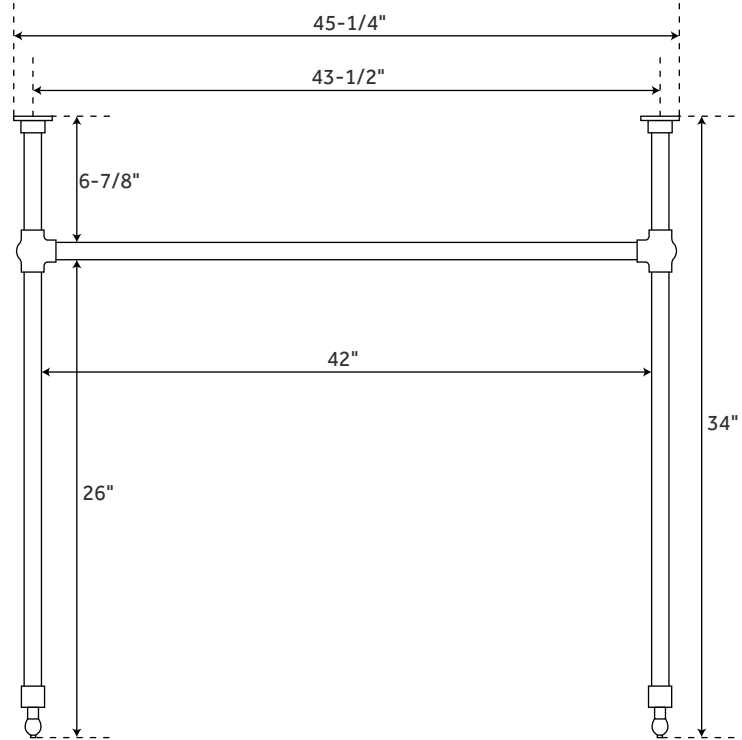

FEATURES

- Shape: Oval
- Number of Basins: 1
- Sink Installation: Undermount - Oval
- Length: 49"
- Width: 22"
- Height: 34-7/8"
- Drain Size: 1-1/2"
- Drain Included: No
- Faucet Included: No
- Stand Material: Brass

SIGNATURE HARDWARE LIFETIME WARRANTY

See website for warranty information

All measurements are approximate. Measurements may vary +/- 1/2".

PAGE 2

OPTIONAL PORCELAIN

UNDERMOUNT CONSOLE SINK

FEATURES

Length: 18-5/8"
Width: 15"
Height: 7-3/4"
Basin Length: 16"
Basin Width: 12-1/2"
Drain Size: 1-1/2"

SIGNATURE HARDWARE

LIFETIME WARRANTY

See website for warranty information

OPTIONAL COPPER

UNDERMOUNT CONSOLE SINK

FEATURES

Length: 19-3/8"
Width: 15-5/8"
Height: 5-3/4"
Basin Length: 16-5/8"
Basin Width: 12-3/4"
Drain Size: 1-1/2"

FEATURES

Stand Material: Brass
1" OD brass tubing
Width: 45-1/4"
Depth: 18-3/4"
Height: 34"

SIGNATURE HARDWARE LIFETIME WARRANTY

See website for warranty information

All measurements are approximate. Measurements may vary +/- 1/2".