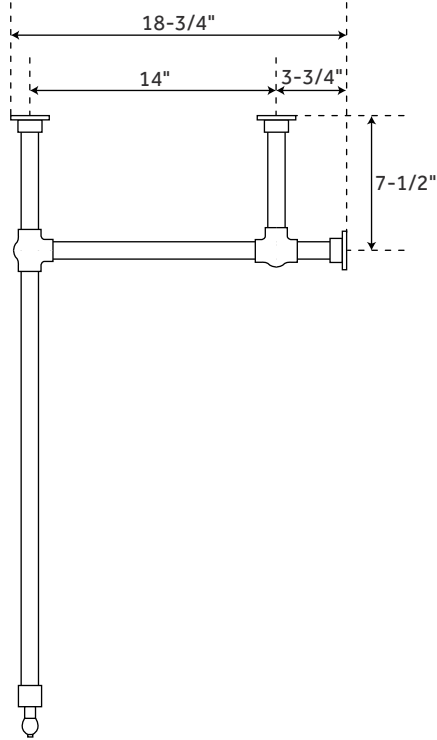

FEATURES

- Shape: Oval
- Number of Basins: 1
- Sink Installation: Undermount - Oval
- Length: 49"
- Width: 22"
- Height: 34-7/8"
- Drain Size: 1-1/2"
- Drain Included: No
- Faucet Included: No
- Stand Material: Brass

SIGNATURE HARDWARE LIFETIME WARRANTY

See website for warranty information

All measurements are approximate. Measurements may vary +/- 1/2".

PAGE 2

OPTIONAL PORCELAIN

UNDERMOUNT CONSOLE SINK

FEATURES

Length: 18-5/8"
Width: 15"
Height: 7-3/4"
Basin Length: 16"
Basin Width: 12-1/2"
Drain Size: 1-1/2"

SIGNATURE HARDWARE

LIFETIME WARRANTY

See website for warranty information

OPTIONAL COPPER

UNDERMOUNT CONSOLE SINK

FEATURES

Length: 19-3/8"
Width: 15-5/8"
Height: 5-3/4"
Basin Length: 16-5/8"
Basin Width: 12-3/4"
Drain Size: 1-1/2"

FEATURES

Stand Material: Brass
1" OD brass tubing
Width: 45-1/4"
Depth: 18-3/4"
Height: 34"

SIGNATURE HARDWARE LIFETIME WARRANTY

See website for warranty information

All measurements are approximate. Measurements may vary +/- 1/2".