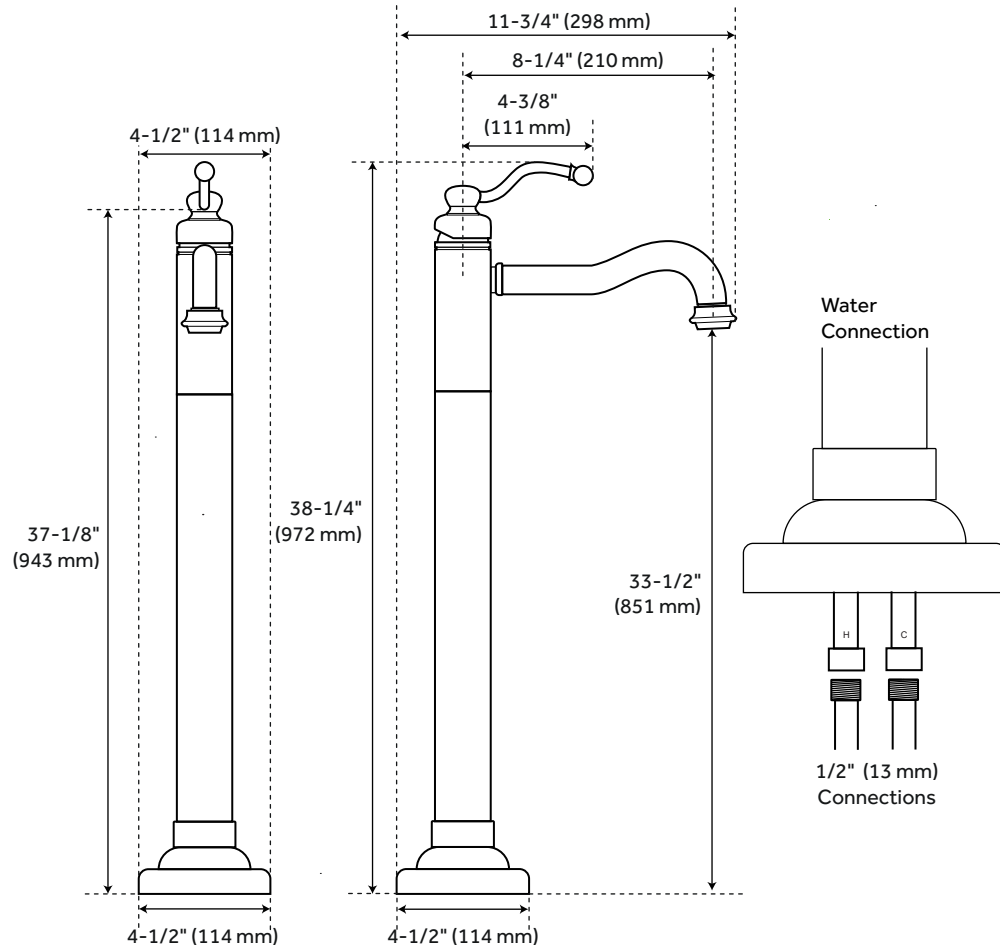

## FREESTANDING TUB FAUCET

SKU: 926637

Underfloor access is required for proper installation.  
Installation on a concrete slab will require cutting and concrete removal.

### FEATURES

- Installation Type: Freestanding
- Design: Traditional
- Faucet Centers: Single-Hole
- Handle Type: Lever
- Length: 4-1/2"
- Width: 11-3/4"
- Height: 38-1/4"
- Height To Spout: 33-1/2"
- Spout Reach: 8-1/4"
- Handle Material: Brass
- Hot and Cold Indicators: No
- Base Plate Length: 4-1/2"
- Base Plate Width: 4-1/2"
- Ceramic Disc Cartridges: Yes