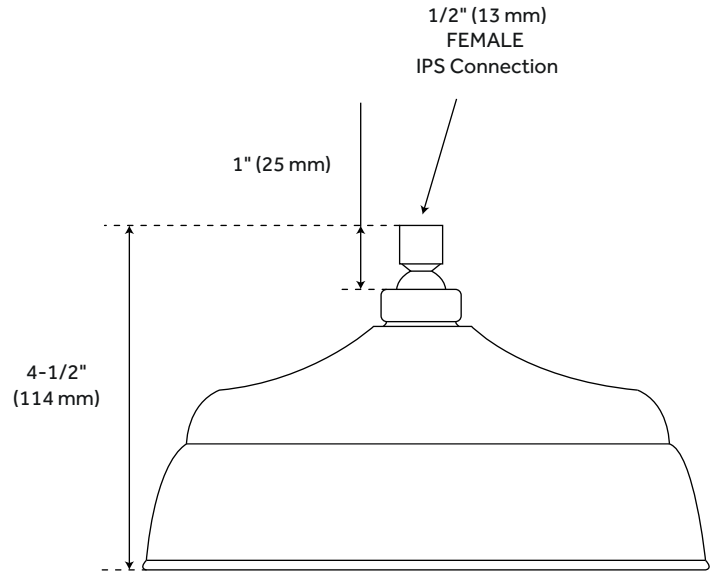

LAMBERT

RAINFALL NOZZLE SHOWER HEAD

SKU: 926430

FEATURES

Material: Brass
Shape: Round
Installation Type: Ceiling Mount
Features: Shower Head Only
Assembly Required: No
Shower Head Material: Brass
Shower Head Spray: Rainfall
Shower Arm Included: No
Shower Head IPS: 1/2"