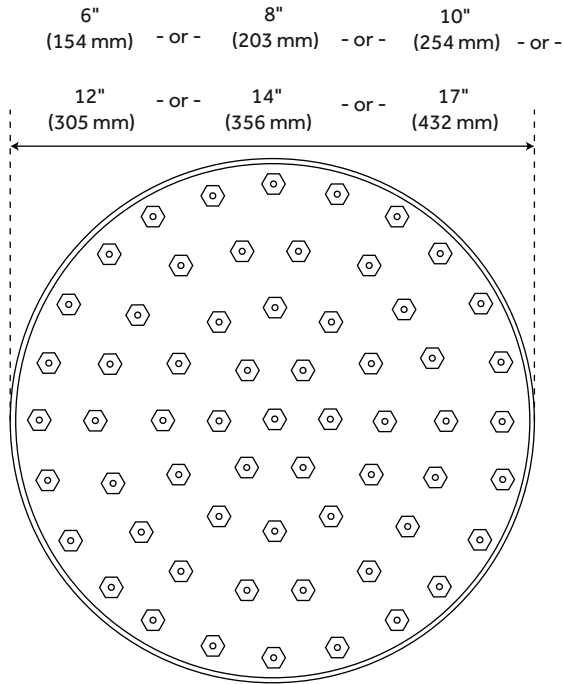

LAMBERT

RAINFALL NOZZLE SHOWER HEAD

SKU: 926430

FEATURES

Material: Brass
Shape: Round
Installation Type: Ceiling Mount
Features: Shower Head Only
Assembly Required: No
Shower Head Material: Brass
Shower Head Spray: Rainfall
Shower Arm Included: No
Shower Head IPS: 1/2"