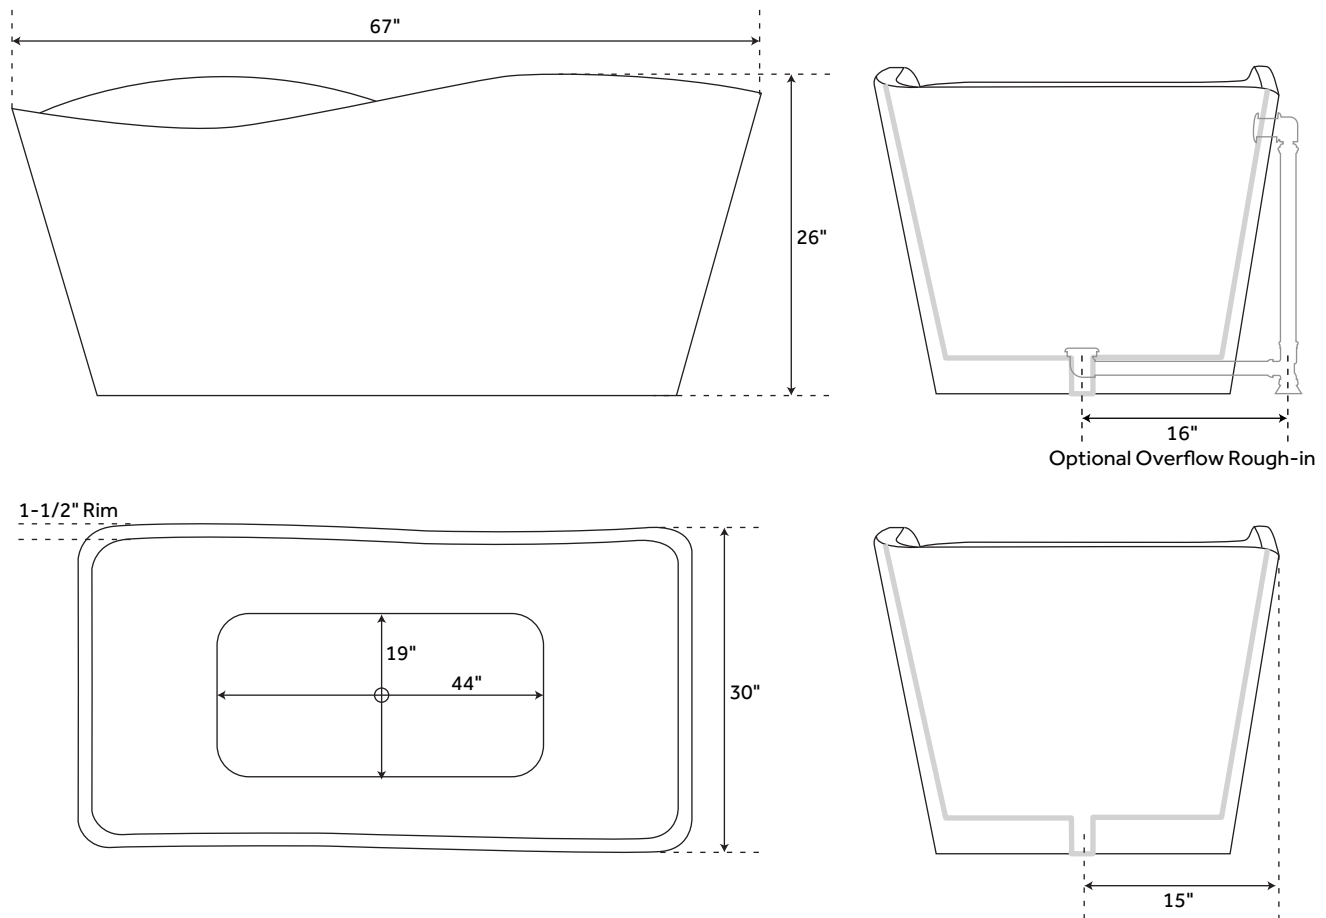

59" DELMARE

ACRYLIC FREESTANDING TUB

SKU: 926422

FEATURES

Design: Modern
Product Finish: White
Overflow Hole: Optional
Shape: Rectangle
Material: Acrylic
Tap Deck: No
Drain Included: No
Drain Placement: Center
Faucet Included: No
Faucet Drillings: No Drillings
Length: 59"
Width: 31"
Height: 26"
Water Capacity Without/With Overflow
(Gallons): 51/40
Water Depth Without/With Overflow:
16-1/2"/13"
Tub Weight Uncrated (lbs.): 133
Tub Weight Crated (lbs.): 243

CODES/STANDARDS

cUPC
CSA B45.5/IAPMO Z124

SIGNATURE HARDWARE LIFETIME WARRANTY

See website for warranty information

All measurements are approximate. Measurements may vary +/- 1/2".

REVISED 01/25/2019

67" DELMARE

ACRYLIC FREESTANDING TUB

SKU: 926422

FEATURES

Design: Modern
Product Finish: White
Overflow Hole: Optional
Shape: Rectangle
Material: Acrylic
Tap Deck: No
Drain Included: No
Drain Placement: Center
Faucet Included: No
Faucet Drillings: No Drillings
Length: 67"
Width: 30"
Height: 26"
Water Capacity Without/With Overflow
(Gallons): 59/52
Water Depth Without/With Overflow:
16-1/2"/14-1/2"
Tub Weight Uncrated (lbs.): 139
Tub Weight Crated (lbs.): 249