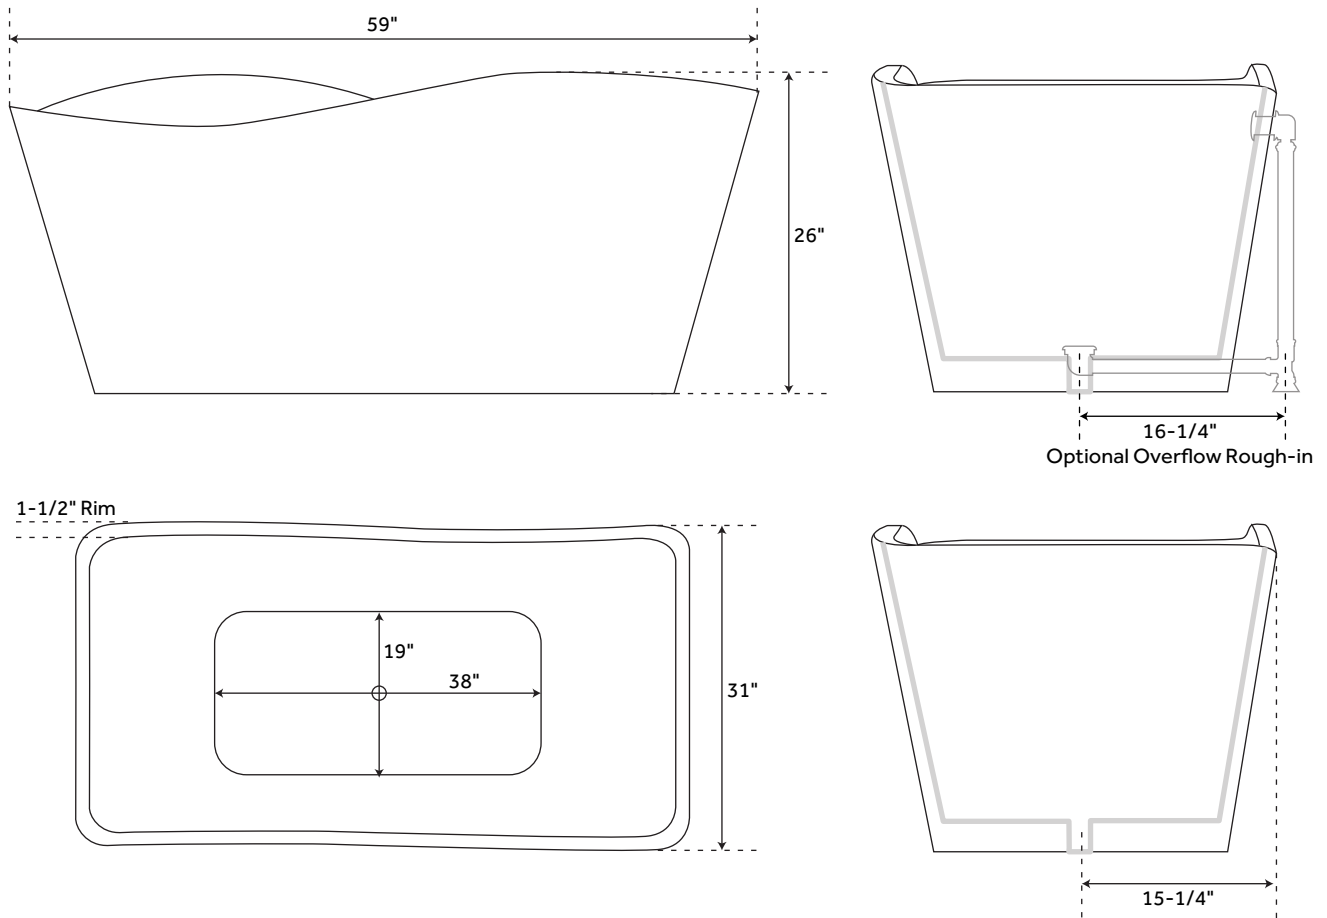

59" DELMARE

ACRYLIC FREESTANDING TUB

SKU: 926422

FEATURES

Design: Modern
Product Finish: White
Overflow Hole: Optional
Shape: Rectangle
Material: Acrylic
Tap Deck: No
Drain Included: No
Drain Placement: Center
Faucet Included: No
Faucet Drillings: No Drillings
Length: 59"
Width: 31"
Height: 26"
Water Capacity Without/With Overflow
(Gallons): 51/40
Water Depth Without/With Overflow:
16-1/2"/13"
Tub Weight Uncrated (lbs.): 133
Tub Weight Crated (lbs.): 243

CODES/STANDARDS

cUPC
CSA B45.5/IAPMO Z124

SIGNATURE HARDWARE LIFETIME WARRANTY

See website for warranty information

All measurements are approximate. Measurements may vary +/- 1/2".

REVISED 01/25/2019

67" DELMARE

ACRYLIC FREESTANDING TUB

SKU: 926422

FEATURES

Design: Modern
Product Finish: White
Overflow Hole: Optional
Shape: Rectangle
Material: Acrylic
Tap Deck: No
Drain Included: No
Drain Placement: Center
Faucet Included: No
Faucet Drillings: No Drillings
Length: 67"
Width: 30"
Height: 26"
Water Capacity Without/With Overflow
(Gallons): 59/52
Water Depth Without/With Overflow:
16-1/2"/14-1/2"
Tub Weight Uncrated (lbs.): 139
Tub Weight Crated (lbs.): 249