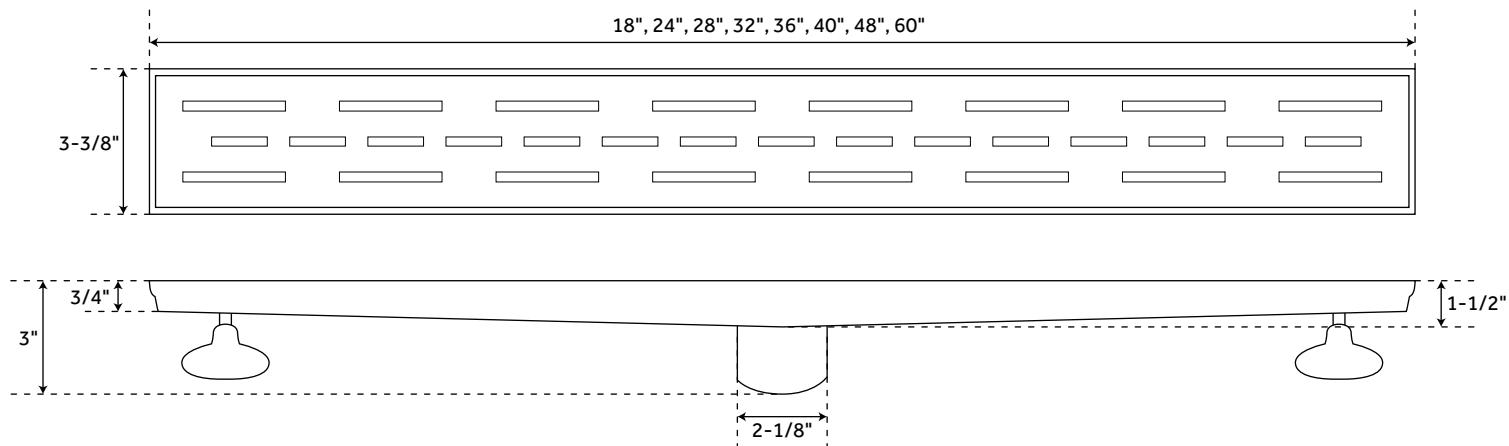

EFFENDI

LINEAR SHOWER DRAIN

SKU: 926148

FEATURES

Material: 304 Stainless Steel

18" measures: 18" L x 3-3/8" W

24" measures: 24" L x 3-3/8" W

28" measures: 28" L x 3-3/8" W

32" measures: 32" L x 3-3/8" W

36" measures: 36" L x 3-3/8" W

40" measures: 40" L x 3-3/8" W

48" measures: 48" L x 3-3/8" W

60" measures: 60" L x 3-3/8" W

Tapered bottom outlet and removable grate

Drain Hole Diameter: 2"