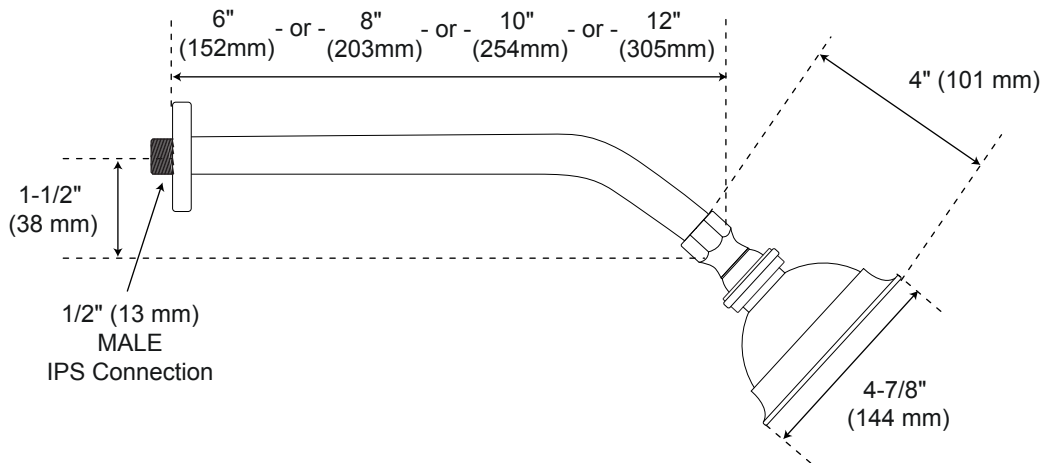

EXIRA THERMOSTATIC SHOWER SYSTEM DUAL SHOWER HEADS, HAND SHOWER, AND 4 BODY SPRAYS

SPECIFICATIONS

CONTENTS

Diverter.....	2
Wall Shower Head.....	3
Overhead Shower Head.....	4
Hand Shower.....	5
Body Sprays.....	6

Diverter

Front

Side

All product dimensions are nominal.

Wall Shower Head

Side

All product dimensions are nominal.

Overhead Shower Head

Side

All product dimensions are nominal.

Handshower

Front

Side

All product dimensions are nominal.

Body Sprays

Front

Side

All product dimensions are nominal.