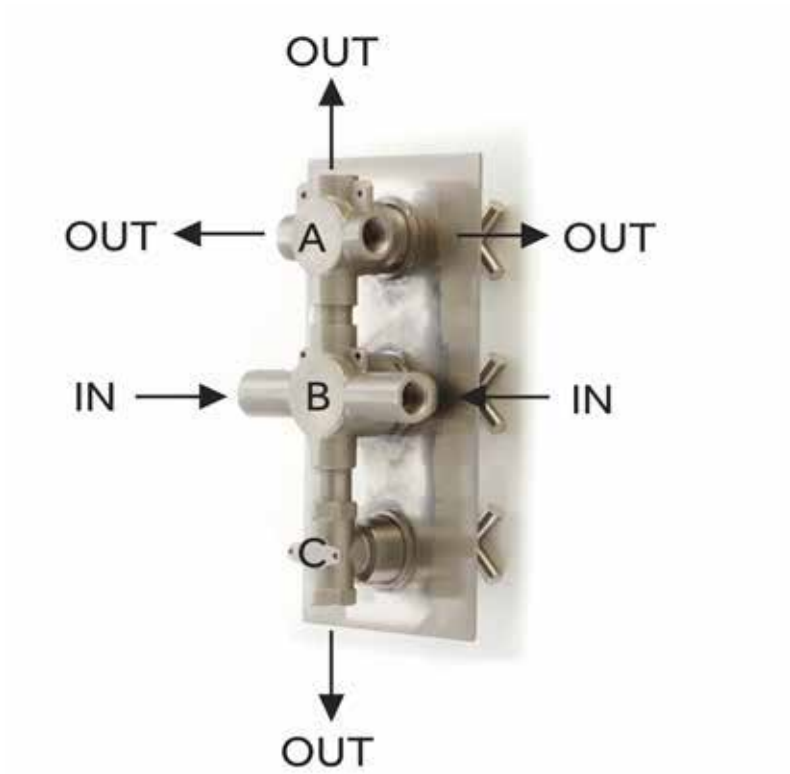

EXIRA THERMOSTATIC SHOWER SYSTEM DUAL SHOWER HEADS, HAND SHOWER, AND 4 BODY SPRAYS

SPECIFICATIONS

CONTENTS

Diverter.....	2
Wall Shower Head.....	3
Overhead Shower Head.....	4
Hand Shower.....	5
Body Sprays.....	6

Diverter

Front

Side

All product dimensions are nominal.

Wall Shower Head

Side

All product dimensions are nominal.

Overhead Shower Head

Side

All product dimensions are nominal.

Handshower

Front

Side

All product dimensions are nominal.

Body Sprays

Front

Side

All product dimensions are nominal.