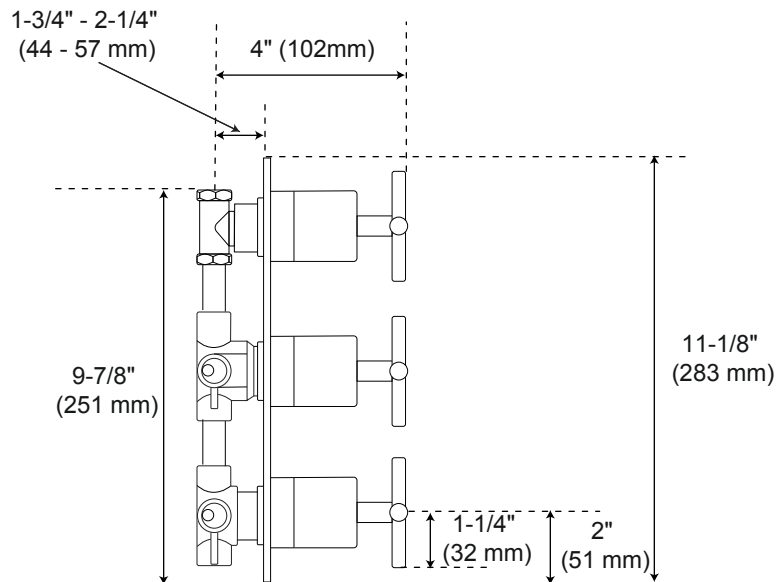

EXIRA THERMOSTATIC SHOWER SYSTEM DUAL SHOWER HEADS, HAND SHOWER, AND 4 BODY SPRAYS

SPECIFICATIONS

CONTENTS

Diverter.....	2
Wall Shower Head.....	3
Overhead Shower Head.....	4
Hand Shower.....	5
Body Sprays.....	6

Diverter

Front

Side

All product dimensions are nominal.

Wall Shower Head

Side

All product dimensions are nominal.

Overhead Shower Head

Side

All product dimensions are nominal.

Handshower

Front

Side

All product dimensions are nominal.

Body Sprays

Front

Side

All product dimensions are nominal.