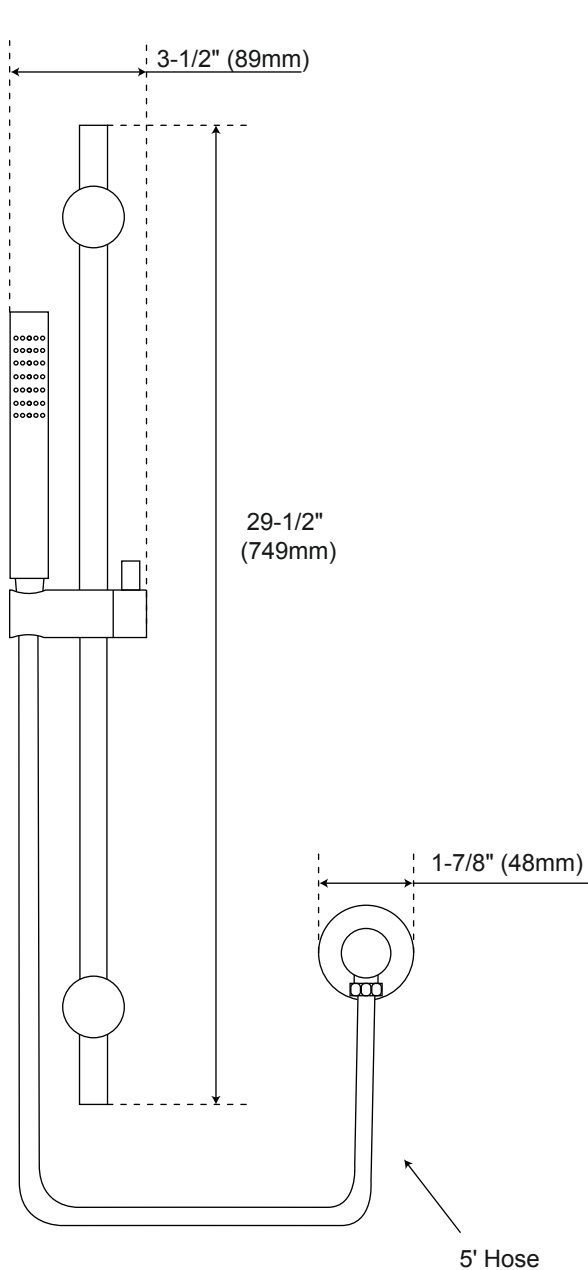

EXIRA THERMOSTATIC SHOWER SYSTEM DUAL SHOWER HEADS, HAND SHOWER, AND 4 BODY SPRAYS

SPECIFICATIONS

CONTENTS

Diverter.....	2
Wall Shower Head.....	3
Overhead Shower Head.....	4
Hand Shower.....	5
Body Sprays.....	6

Diverter

Front

Side

All product dimensions are nominal.

Wall Shower Head

Side

All product dimensions are nominal.

Overhead Shower Head

Side

All product dimensions are nominal.

Handshower

Front

Side

All product dimensions are nominal.

Body Sprays

Front

Side

All product dimensions are nominal.