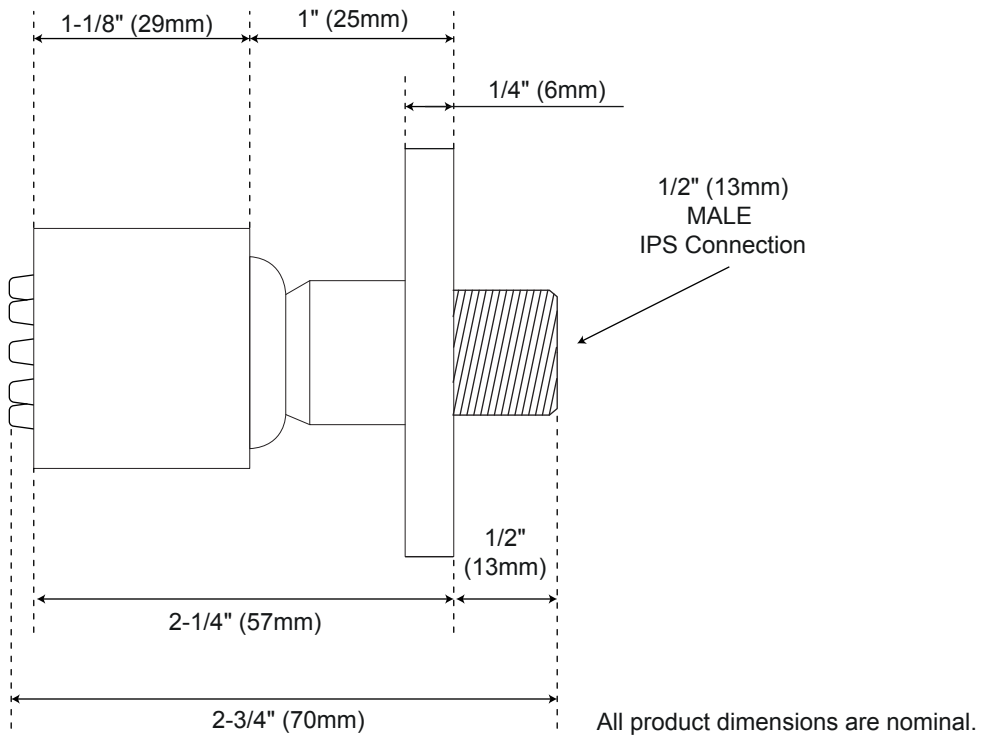

EXIRA THERMOSTATIC SHOWER SYSTEM DUAL SHOWER HEADS, HAND SHOWER, AND 4 BODY SPRAYS

SPECIFICATIONS

CONTENTS

Diverter.....	2
Wall Shower Head.....	3
Overhead Shower Head.....	4
Hand Shower.....	5
Body Sprays.....	6

Diverter

Front

Side

All product dimensions are nominal.

Wall Shower Head

Side

All product dimensions are nominal.

Overhead Shower Head

Side

All product dimensions are nominal.

Handshower

Front

Side

All product dimensions are nominal.

Body Sprays

Front

Side

All product dimensions are nominal.