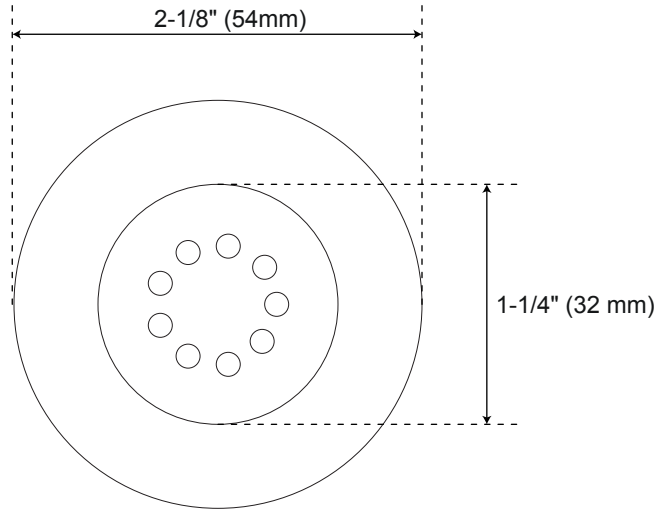

Diverter

Front

Side

All product dimensions are nominal.

Wall Shower Head

Side

All product dimensions are nominal.

Overhead Shower Head

Side

All product dimensions are nominal.

Handshower

Front

Side

All product dimensions are nominal.

Body Sprays

Front

Side

All product dimensions are nominal.