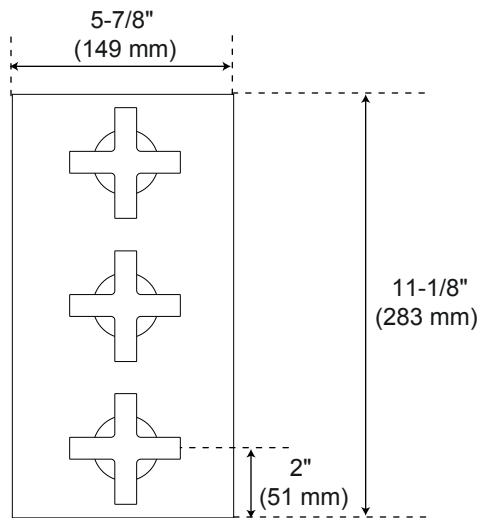

EXIRA THERMOSTATIC SHOWER SYSTEM DUAL SHOWER HEADS, HAND SHOWER, AND 4 BODY SPRAYS

SPECIFICATIONS

CONTENTS

Diverter.....	2
Wall Shower Head.....	3
Overhead Shower Head.....	4
Hand Shower.....	5
Body Sprays.....	6

Diverter

Front

Side

All product dimensions are nominal.

Wall Shower Head

Side

All product dimensions are nominal.

Overhead Shower Head

Side

All product dimensions are nominal.

Handshower

Front

Side

All product dimensions are nominal.

Body Sprays

Front

Side

All product dimensions are nominal.