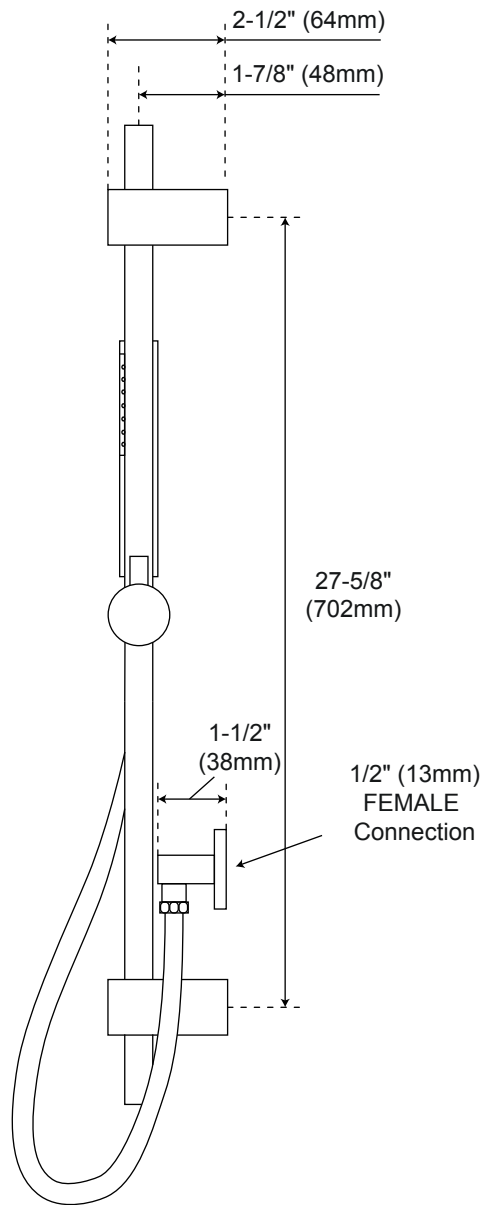

EXIRA THERMOSTATIC SHOWER SYSTEM DUAL SHOWER HEADS, HAND SHOWER, AND 4 BODY SPRAYS

SPECIFICATIONS

CONTENTS

Diverter.....	2
Wall Shower Head.....	3
Overhead Shower Head.....	4
Hand Shower.....	5
Body Sprays.....	6

Diverter

Front

Side

All product dimensions are nominal.

Wall Shower Head

Side

All product dimensions are nominal.

Overhead Shower Head

Side

All product dimensions are nominal.

Handshower

Front

Side

All product dimensions are nominal.

Body Sprays

Front

Side

All product dimensions are nominal.