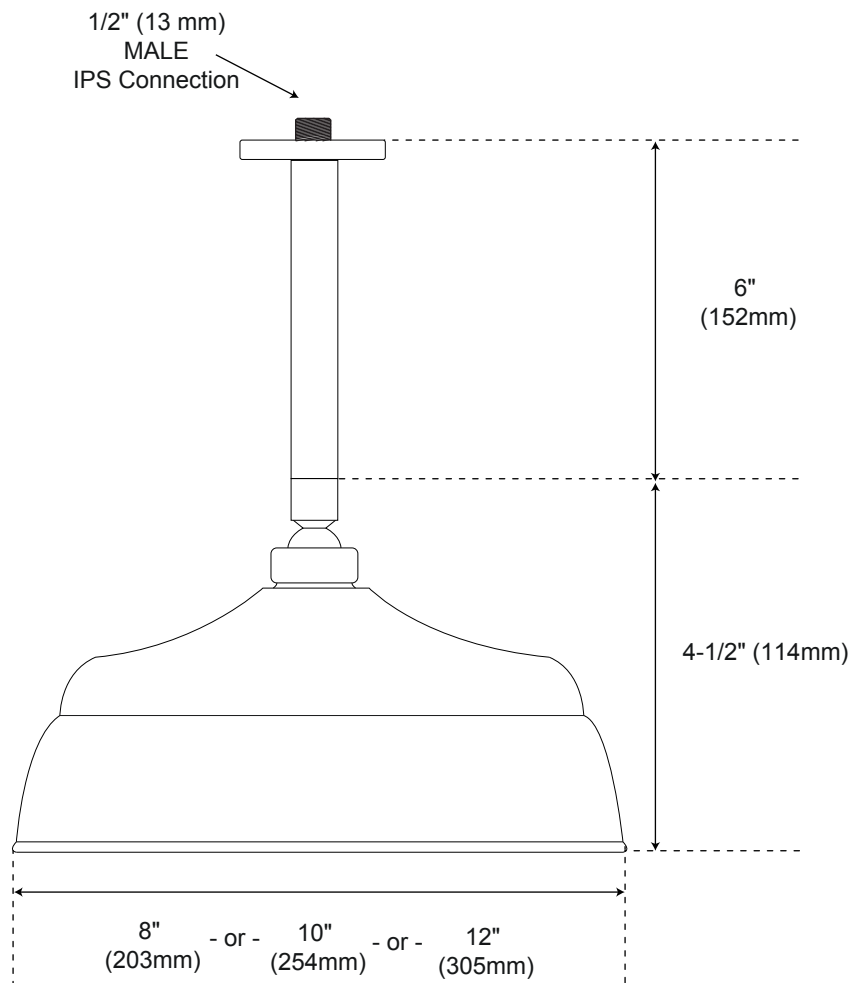

EXIRA THERMOSTATIC SHOWER SYSTEM DUAL SHOWER HEADS, HAND SHOWER, AND 4 BODY SPRAYS

SPECIFICATIONS

CONTENTS

Diverter.....	2
Wall Shower Head.....	3
Overhead Shower Head.....	4
Hand Shower.....	5
Body Sprays.....	6

Diverter

Front

Side

All product dimensions are nominal.

Wall Shower Head

Side

All product dimensions are nominal.

Overhead Shower Head

Side

All product dimensions are nominal.

Handshower

Front

Side

All product dimensions are nominal.

Body Sprays

Front

Side

All product dimensions are nominal.