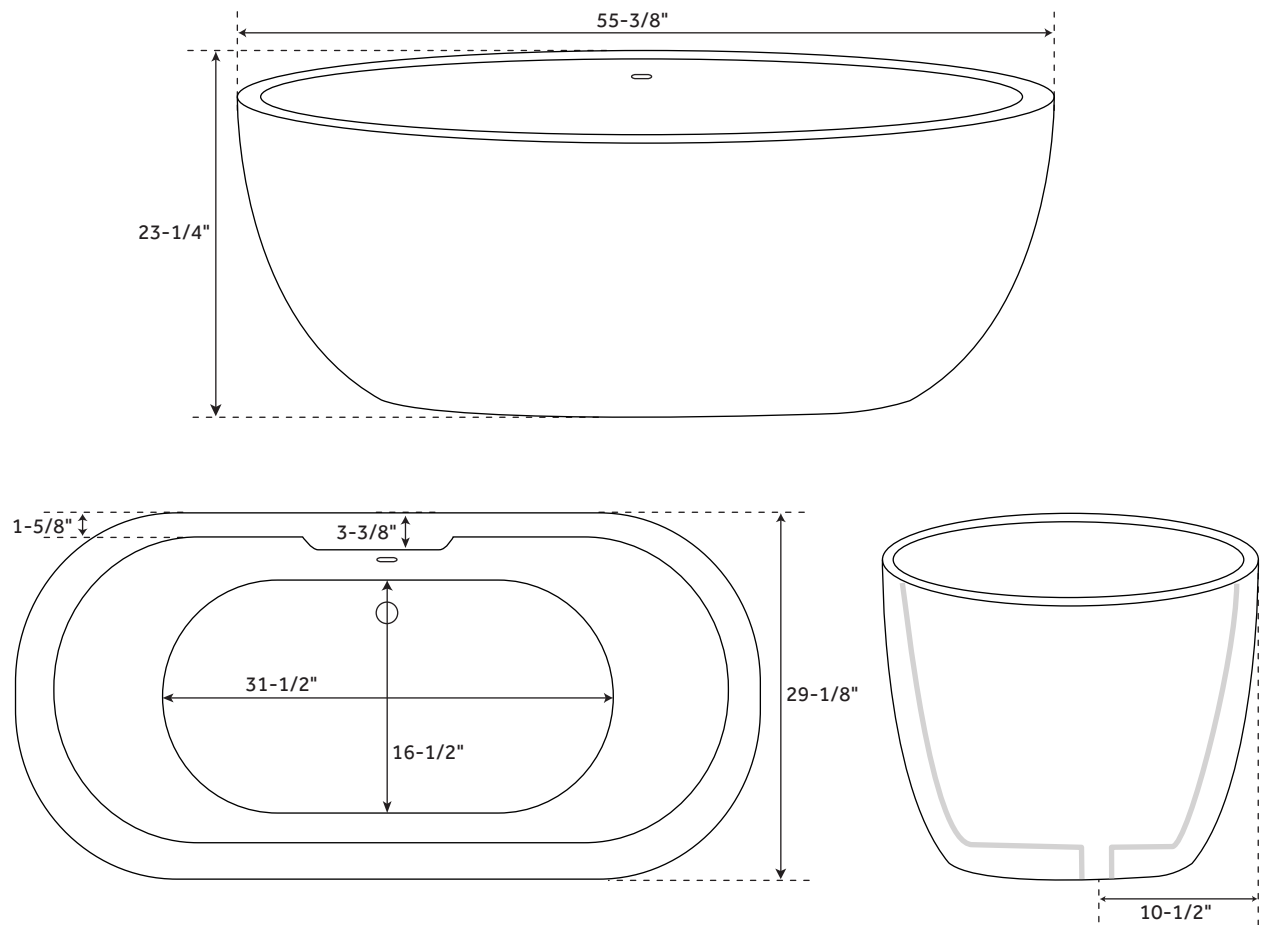

# 56" BOYCE

### FEATURES

- Product Finish: White
- Overflow Hole: Yes
- Shape: Oval
- Material: Acrylic
- Tap Deck: Yes
- Drain Included: Yes
- Drain Placement: Offset
- Faucet Included: No
- Faucet Drillings: No Drillings
- Built-In Adjusters: Yes
- Length: 55-3/8"
- Width: 29-1/8"
- Height: 23-1/4"
- Water Capacity With Overflow (Gallons): 29
- Water Depth With Overflow: 13"
- Tub Weight Uncrated (lbs): 70
- Tub Weight Crated (lbs): 185

### FEATURES

Product Finish: White  
Overflow Hole: Yes  
Shape: Oval  
Material: Acrylic  
Tap Deck: Yes  
Drain Included: Optional  
Drain Placement: Offset  
Faucet Included: No  
Faucet Drillings: No Drillings  
Built-In Adjusters: Yes  
Length: 60-1/2"  
Width: 29-3/8"  
Height: 23-1/2"  
Water Capacity With Overflow  
(Gallons): 35  
Water Depth With Overflow:  
14-1/8"  
Tub Weight Uncrated (lbs): 85  
Tub Weight Crated (lbs): 195

### FEATURES

- Product Finish: White
- Overflow Hole: Yes
- Shape: Oval
- Material: Acrylic
- Tap Deck: Yes
- Drain Included: Yes
- Drain Placement: Offset
- Faucet Included: No
- Faucet Drillings: No Drillings
- Built-In Adjusters: Yes
- Length: 69-7/8"
- Width: 29-1/2"
- Height: 23-1/2"
- Water Capacity With Overflow (Gallons): 45
- Water Depth With Overflow: 13-1/2"
- Tub Weight Uncrated (lbs): 98
- Tub Weight Crated (lbs): 208