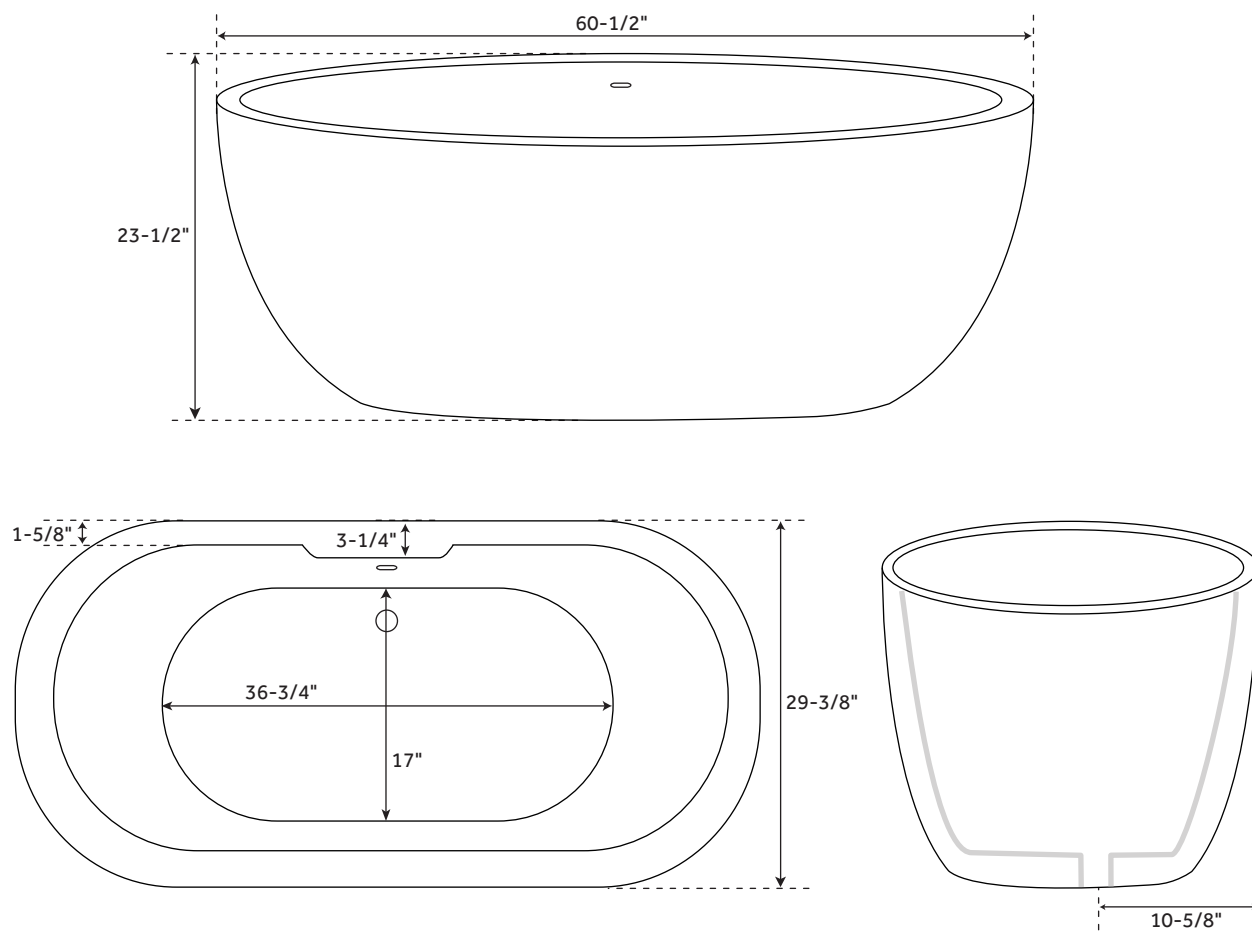

### FEATURES

- Product Finish: White
- Overflow Hole: Yes
- Shape: Oval
- Material: Acrylic
- Tap Deck: Yes
- Drain Included: Yes
- Drain Placement: Offset
- Faucet Included: No
- Faucet Drillings: No Drillings
- Built-In Adjusters: Yes
- Length: 55-3/8"
- Width: 29-1/8"
- Height: 23-1/4"
- Water Capacity With Overflow (Gallons): 29
- Water Depth With Overflow: 13"
- Tub Weight Uncrated (lbs): 70
- Tub Weight Crated (lbs): 185

### FEATURES

Product Finish: White  
Overflow Hole: Yes  
Shape: Oval  
Material: Acrylic  
Tap Deck: Yes  
Drain Included: Optional  
Drain Placement: Offset  
Faucet Included: No  
Faucet Drillings: No Drillings  
Built-In Adjusters: Yes  
Length: 60-1/2"  
Width: 29-3/8"  
Height: 23-1/2"  
Water Capacity With Overflow  
(Gallons): 35  
Water Depth With Overflow:  
14-1/8"  
Tub Weight Uncrated (lbs): 85  
Tub Weight Crated (lbs): 195

### FEATURES

- Product Finish: White
- Overflow Hole: Yes
- Shape: Oval
- Material: Acrylic
- Tap Deck: Yes
- Drain Included: Yes
- Drain Placement: Offset
- Faucet Included: No
- Faucet Drillings: No Drillings
- Built-In Adjusters: Yes
- Length: 69-7/8"
- Width: 29-1/2"
- Height: 23-1/2"
- Water Capacity With Overflow (Gallons): 45
- Water Depth With Overflow: 13-1/2"
- Tub Weight Uncrated (lbs): 98
- Tub Weight Crated (lbs): 208