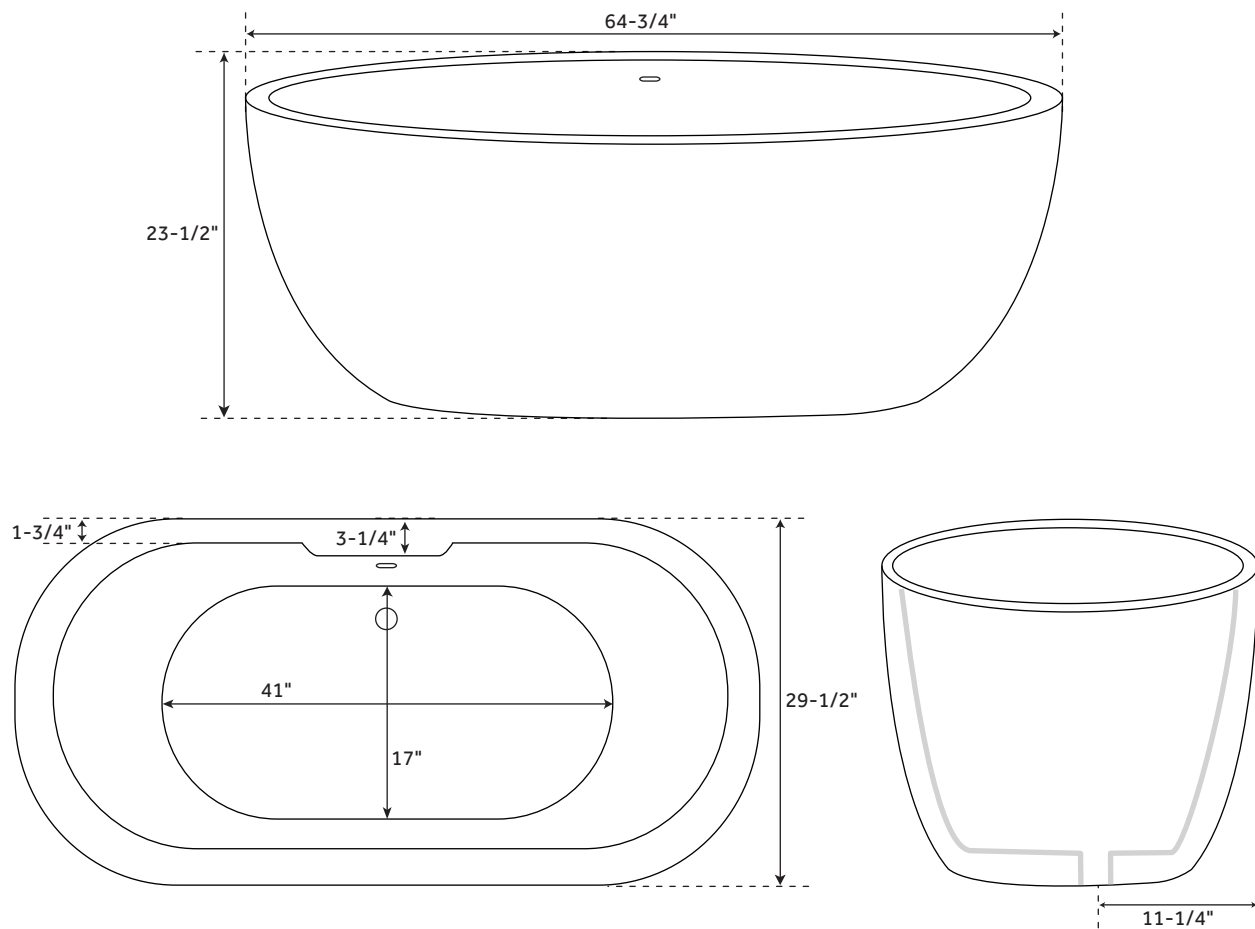

### FEATURES

- Product Finish: White
- Overflow Hole: Yes
- Shape: Oval
- Material: Acrylic
- Tap Deck: Yes
- Drain Included: Yes
- Drain Placement: Offset
- Faucet Included: No
- Faucet Drillings: No Drillings
- Built-In Adjusters: Yes
- Length: 55-3/8"
- Width: 29-1/8"
- Height: 23-1/4"
- Water Capacity With Overflow (Gallons): 29
- Water Depth With Overflow: 13"
- Tub Weight Uncrated (lbs): 70
- Tub Weight Crated (lbs): 185

### FEATURES

Product Finish: White  
Overflow Hole: Yes  
Shape: Oval  
Material: Acrylic  
Tap Deck: Yes  
Drain Included: Optional  
Drain Placement: Offset  
Faucet Included: No  
Faucet Drillings: No Drillings  
Built-In Adjusters: Yes  
Length: 60-1/2"  
Width: 29-3/8"  
Height: 23-1/2"  
Water Capacity With Overflow  
(Gallons): 35  
Water Depth With Overflow:  
14-1/8"  
Tub Weight Uncrated (lbs): 85  
Tub Weight Crated (lbs): 195

### FEATURES

Product Finish: White  
Overflow Hole: Yes  
Shape: Oval  
Material: Acrylic  
Tap Deck: Yes  
Drain Included: Yes  
Drain Placement: Offset  
Faucet Included: No  
Faucet Drillings: No Drillings  
Built-In Adjusters: Yes  
Length: 64-3/4"  
Width: 29-1/2"  
Height: 23-1/2"  
Water Capacity With Overflow  
(Gallons): 39  
Water Depth With Overflow:  
14-1/8"  
Tub Weight Uncrated (lbs): 90  
Tub Weight Crated (lbs): 200