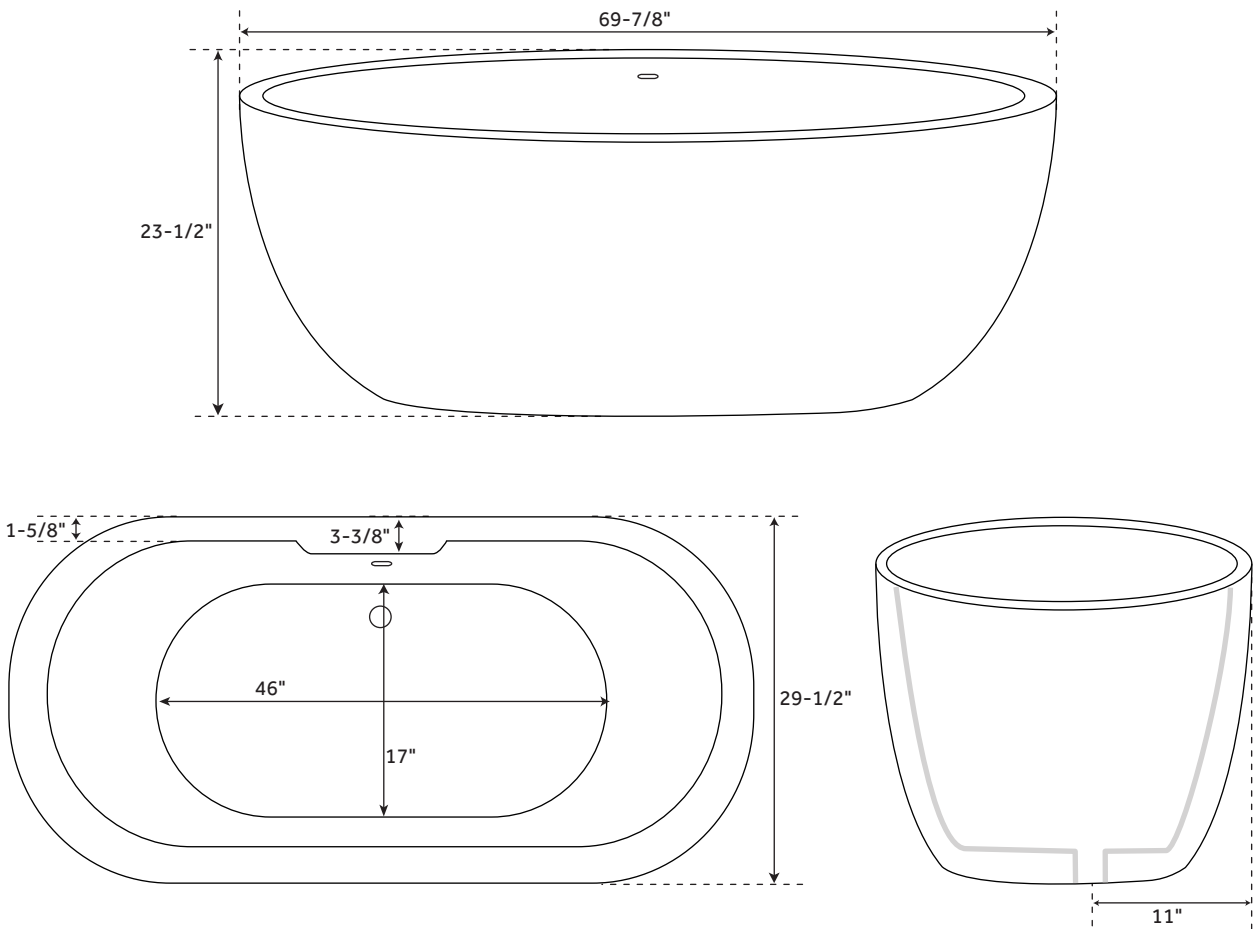

### FEATURES

- Product Finish: White
- Overflow Hole: Yes
- Shape: Oval
- Material: Acrylic
- Tap Deck: Yes
- Drain Included: Yes
- Drain Placement: Offset
- Faucet Included: No
- Faucet Drillings: No Drillings
- Built-In Adjusters: Yes
- Length: 55-3/8"
- Width: 29-1/8"
- Height: 23-1/4"
- Water Capacity With Overflow (Gallons): 29
- Water Depth With Overflow: 13"
- Tub Weight Uncrated (lbs): 70
- Tub Weight Crated (lbs): 185

### FEATURES

Product Finish: White  
Overflow Hole: Yes  
Shape: Oval  
Material: Acrylic  
Tap Deck: Yes  
Drain Included: Optional  
Drain Placement: Offset  
Faucet Included: No  
Faucet Drillings: No Drillings  
Built-In Adjusters: Yes  
Length: 60-1/2"  
Width: 29-3/8"  
Height: 23-1/2"  
Water Capacity With Overflow  
(Gallons): 35  
Water Depth With Overflow:  
14-1/8"  
Tub Weight Uncrated (lbs): 85  
Tub Weight Crated (lbs): 195

### FEATURES

Product Finish: White  
Overflow Hole: Yes  
Shape: Oval  
Material: Acrylic  
Tap Deck: Yes  
Drain Included: Yes  
Drain Placement: Offset  
Faucet Included: No  
Faucet Drillings: No Drillings  
Built-In Adjusters: Yes  
Length: 64-3/4"  
Width: 29-1/2"  
Height: 23-1/2"  
Water Capacity With Overflow  
(Gallons): 39  
Water Depth With Overflow:  
14-1/8"  
Tub Weight Uncrated (lbs): 90  
Tub Weight Crated (lbs): 200

### FEATURES

- Product Finish: White
- Overflow Hole: Yes
- Shape: Oval
- Material: Acrylic
- Tap Deck: Yes
- Drain Included: Yes
- Drain Placement: Offset
- Faucet Included: No
- Faucet Drillings: No Drillings
- Built-In Adjusters: Yes
- Length: 69-7/8"
- Width: 29-1/2"
- Height: 23-1/2"
- Water Capacity With Overflow (Gallons): 45
- Water Depth With Overflow: 13-1/2"
- Tub Weight Uncrated (lbs): 98
- Tub Weight Crated (lbs): 208