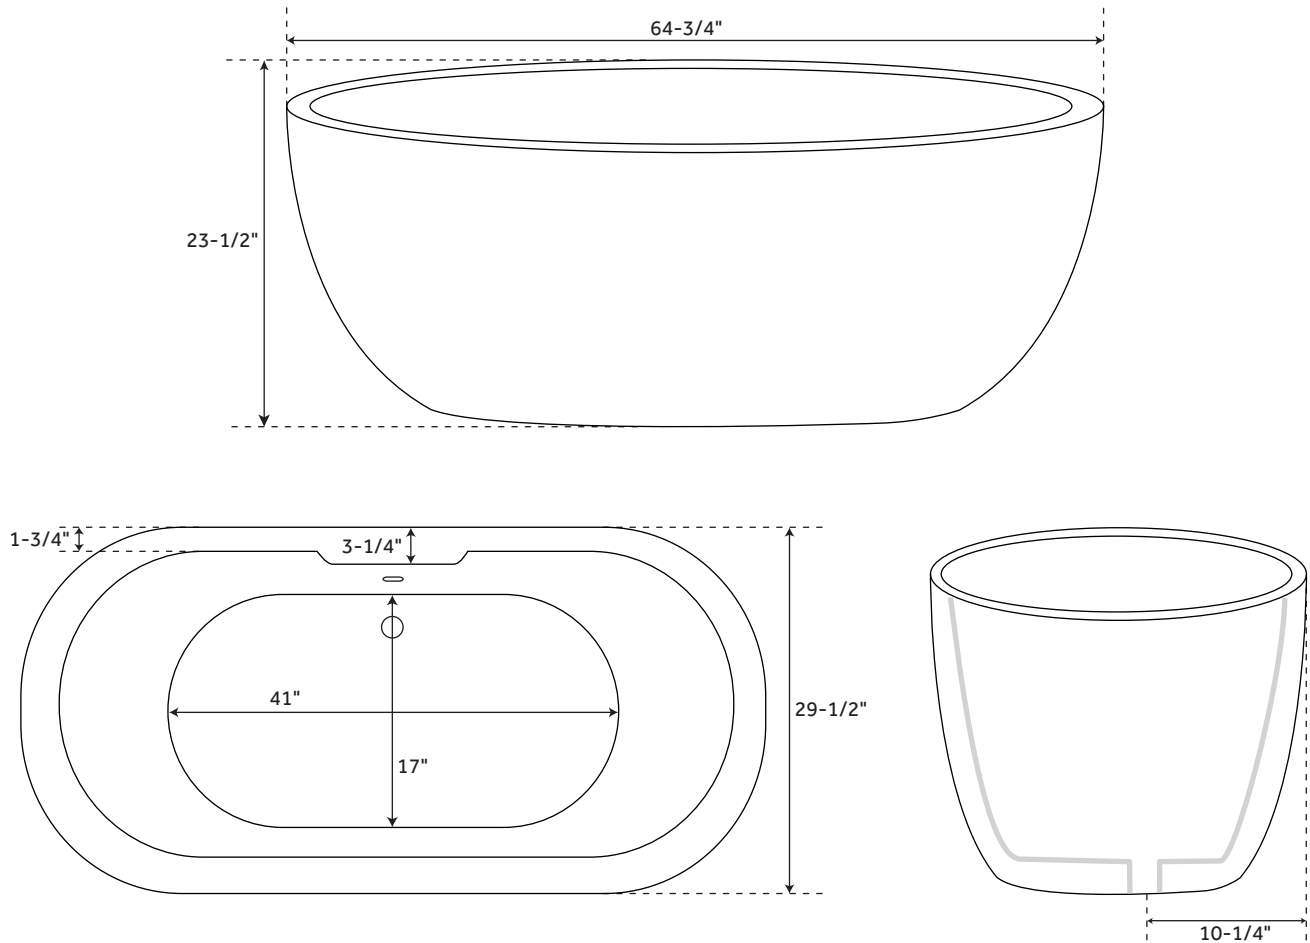

Product Finish: White
Overflow Hole: Yes
Integral Drain & Overflow: Yes
Shape: Oval
Material: Acrylic
Length: 60-1/2"
Width: 29-3/8"
Height: 23-1/2"
Tap Deck: Yes
Drain Included: Yes
Drain Placement: Offset
Faucet Included: No
Faucet Drillings: No Drillings
Built-In Adjusters: Yes
Water Capacity Without/With Overflow
(Gallons): 45/35
Water Depth Without/With Overflow:
17"/13"
Tub Weight Uncrated (lbs): 85
Tub Weight Crated (lbs): 195

Security device and hose can be mounted in wall

REMOTE CONTROL

- CG+/RTC-SENSOR-WP
- 12 - 15 YEAR BATTERY LIFE

INSIDE OF BATH

- (12) MAXI AIR JETS WITH 24 OPENINGS

ELBOWS FOR AIR JETS

TEES FOR AIR JETS

65" BOYCE

ACRYLIC FREESTANDING TUB

SKU: 925340

FEATURES

Product Finish: White
Overflow Hole: Yes
Integral Drain & Overflow: Yes
Shape: Oval
Material: Acrylic
Length: 64-3/4"
Width: 29-1/2"
Height: 23-1/2"
Tap Deck: Yes
Drain Included: Yes
Drain Placement: Offset
Faucet Included: No
Faucet Drillings: No Drillings
Built-In Adjusters: Yes
Water Capacity Without/With Overflow
(Gallons): 51/39
Water Depth Without/With Overflow:
17"/13"
Tub Weight Uncrated (lbs): 90
Tub Weight Crated (lbs): 200

Product Finish: White
Overflow Hole: Yes
Integral Drain & Overflow: Yes
Shape: Oval
Material: Acrylic
Length: 69-7/8"
Width: 29-1/2"
Height: 23-1/2"
Tap Deck: Yes
Drain Included: Yes
Drain Placement: Offset
Faucet Included: No
Faucet Drillings: No Drillings
Built-In Adjusters: Yes
Water Capacity Without/With Overflow
(Gallons): 59/48
Water Depth Without/With Overflow:
17-1/2"/13-1/2"
Tub Weight Uncrated (lbs): 98
Tub Weight Crated (lbs): 208