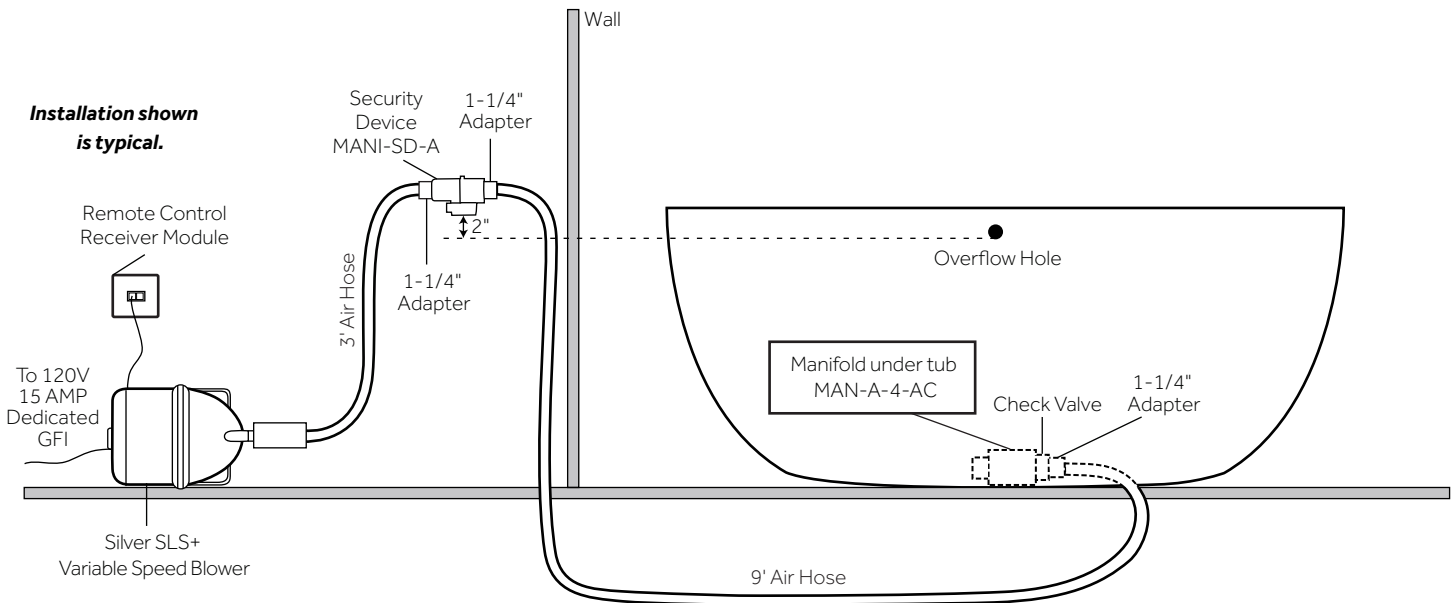

BOYCE

ACRYLIC FREESTANDING TUB

SKU: 925340

FEATURES

Product Finish: White
Overflow Hole: Yes
Integral Drain & Overflow : Yes
Shape: Oval
Material: Acrylic
Tap Deck: Yes
Drain Included: Yes
Drain Placement: Offset
Faucet Included: No
Faucet Drillings: No Drillings
Built-In Adjusters: Yes

56" - 61" BOYCE AIR TUB

COMPONENTS LIST

- BM-TWP BALL CHECK VALVE JETS
- MANI-SD-A SECURITY DEVICE
- MAN-A-4-AC MANIFOLD
- SILVER SLS+ VARIABLE SPEED BLOWER

INSTALLATION

Install blower behind a wall (with an access panel) or in a closet. Blower can also be installed under floor. Ensure the security device, MANI-SD-A, is at least:

- 2" Above the bottom of overflow hole

Security device and hose can be mounted in wall

REMOTE CONTROL

- CG+/RTC-SENSOR-WP
- 12 - 15 YEAR BATTERY LIFE

INSIDE OF BATH

- (6) MAXI AIR JETS WITH 24 OPENINGS

ELBOWS FOR AIR JETS

TEES FOR AIR JETS

56" BOYCE

ACRYLIC FREESTANDING TUB

SKU: 925340

FEATURES

Product Finish: White
Overflow Hole: Yes
Integral Drain & Overflow: Yes
Shape: Oval
Material: Acrylic
Length: 55-3/8"
Width: 29-1/8"
Height: 23-1/4"
Tap Deck: Yes
Drain Included: Yes
Drain Placement: Offset
Faucet Included: No
Faucet Drillings: No Drillings
Built-In Adjusters: Yes
Water Capacity Without/With Overflow
(Gallons): 38/29
Water Depth Without/With Overflow:
17"/13"
Tub Weight Uncrated (lbs): 70
Tub Weight Crated (lbs): 185