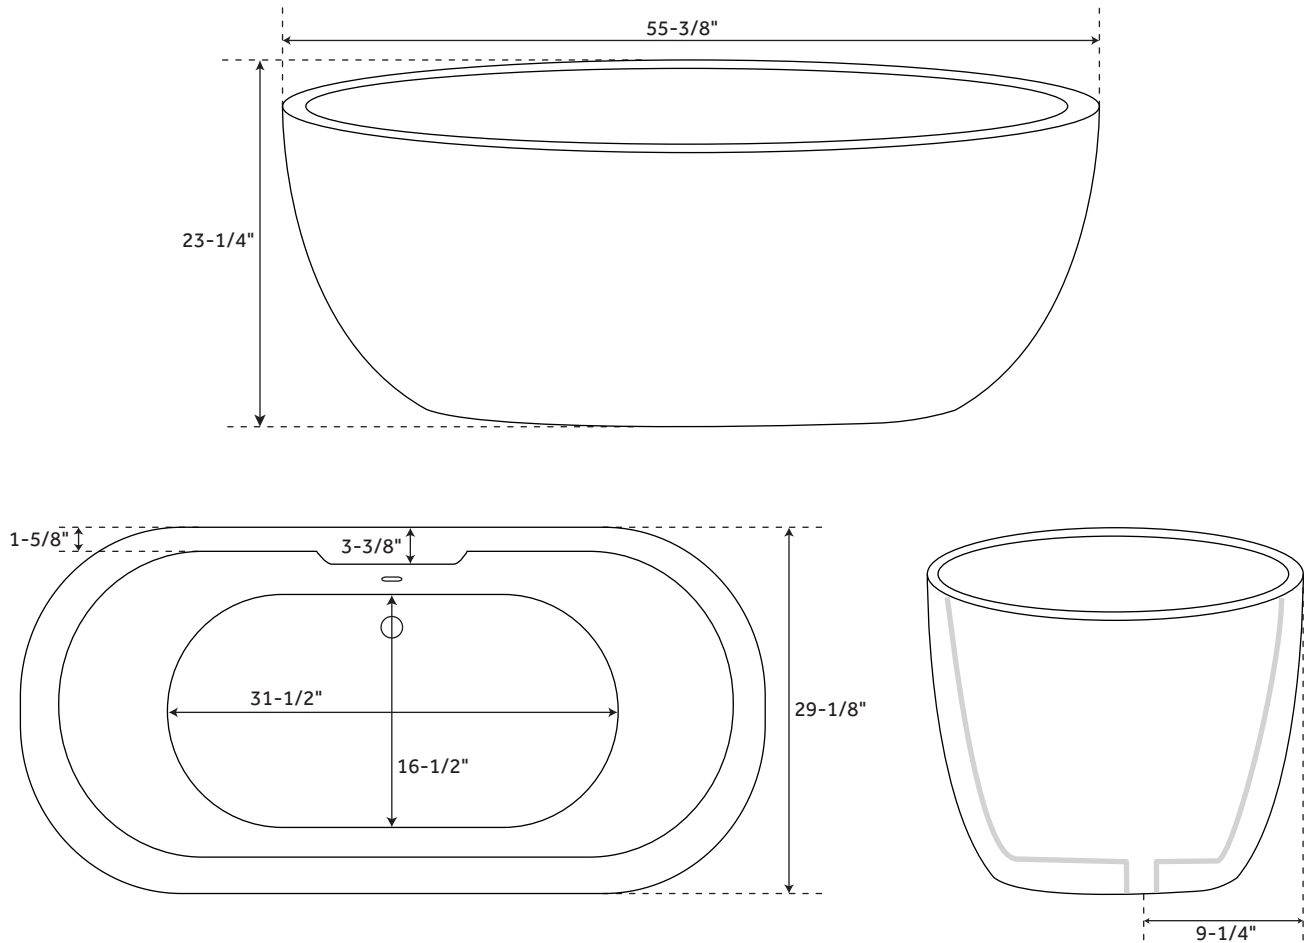

BOYCE

ACRYLIC FREESTANDING TUB

SKU: 925340

FEATURES

Product Finish: White
Overflow Hole: Yes
Integral Drain & Overflow : Yes
Shape: Oval
Material: Acrylic
Tap Deck: Yes
Drain Included: Yes
Drain Placement: Offset
Faucet Included: No
Faucet Drillings: No Drillings
Built-In Adjusters: Yes

- 2" Above the bottom of overflow hole

Security device and hose can be mounted in wall

REMOTE CONTROL

- CG+/RTC-SENSOR-WP
- 12 - 15 YEAR BATTERY LIFE

INSIDE OF BATH

- (6) MAXI AIR JETS WITH 24 OPENINGS

ELBOWS FOR AIR JETS

TEES FOR AIR JETS

56" BOYCE

ACRYLIC FREESTANDING TUB

SKU: 925340

FEATURES

Product Finish: White
Overflow Hole: Yes
Integral Drain & Overflow: Yes
Shape: Oval
Material: Acrylic
Length: 55-3/8"
Width: 29-1/8"
Height: 23-1/4"
Tap Deck: Yes
Drain Included: Yes
Drain Placement: Offset
Faucet Included: No
Faucet Drillings: No Drillings
Built-In Adjusters: Yes
Water Capacity Without/With Overflow
(Gallons): 38/29
Water Depth Without/With Overflow:
17"/13"
Tub Weight Uncrated (lbs): 70
Tub Weight Crated (lbs): 185

Product Finish: White
Overflow Hole: Yes
Integral Drain & Overflow: Yes
Shape: Oval
Material: Acrylic
Length: 60-1/2"
Width: 29-3/8"
Height: 23-1/2"
Tap Deck: Yes
Drain Included: Yes
Drain Placement: Offset
Faucet Included: No
Faucet Drillings: No Drillings
Built-In Adjusters: Yes
Water Capacity Without/With Overflow
(Gallons): 45/35
Water Depth Without/With Overflow:
17"/13"
Tub Weight Uncrated (lbs): 85
Tub Weight Crated (lbs): 195