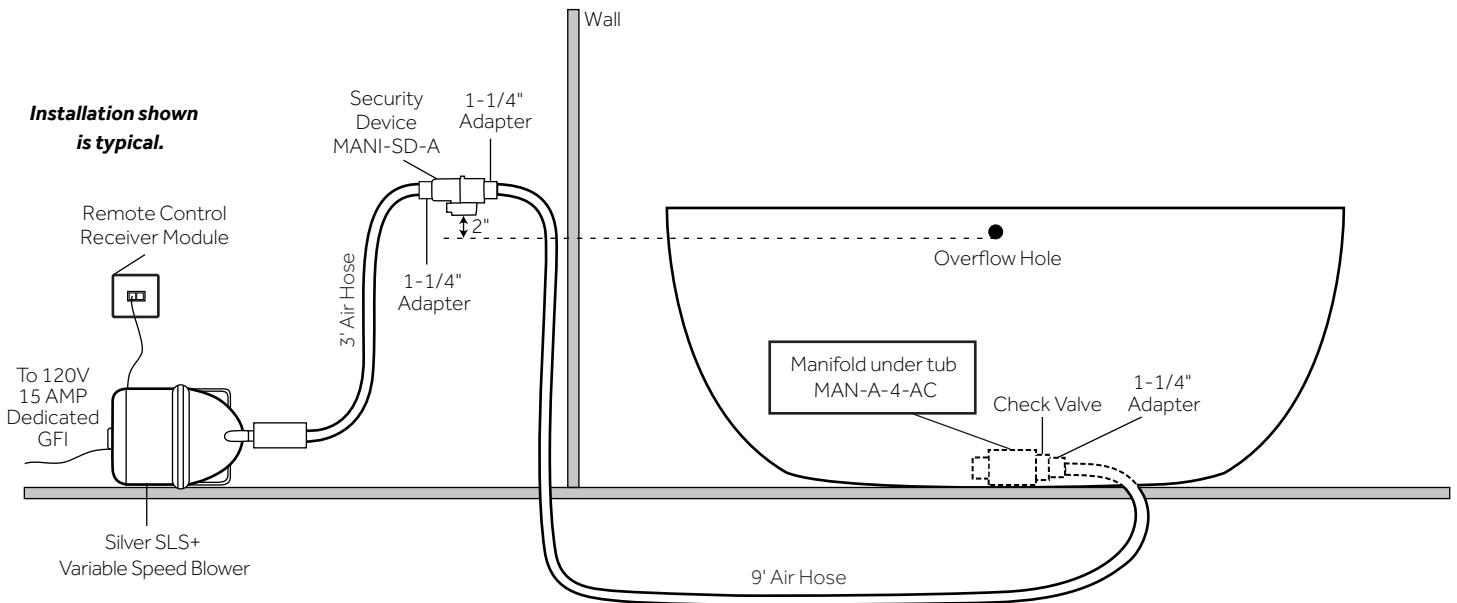

INSTALLATION

Install blower behind a wall (with an access panel) or in a closet. Blower can also be installed under floor. Ensure the security device, MANI-DS-A, is at least:

- 2" Above the bottom of overflow hole

Security device and hose can be mounted in wall

REMOTE CONTROL

- CG+/RTC-SENSOR-WP
- 12 - 15 YEAR BATTERY LIFE

INSIDE OF BATH

- (12) MAXI AIR JETS WITH 24 OPENINGS

ELBOWS FOR AIR JETS

TEES FOR AIR JETS

65" BOYCE

ACRYLIC FREESTANDING TUB

SKU: 925340

FEATURES

Product Finish: White
Overflow Hole: Yes
Integral Drain & Overflow: Yes
Shape: Oval
Material: Acrylic
Length: 64-3/4"
Width: 29-1/2"
Height: 23-1/2"
Tap Deck: Yes
Drain Included: Yes
Drain Placement: Offset
Faucet Included: No
Faucet Drillings: No Drillings
Built-In Adjusters: Yes
Water Capacity Without/With Overflow
(Gallons): 51/39
Water Depth Without/With Overflow:
17"/13"
Tub Weight Uncrated (lbs): 90
Tub Weight Crated (lbs): 200