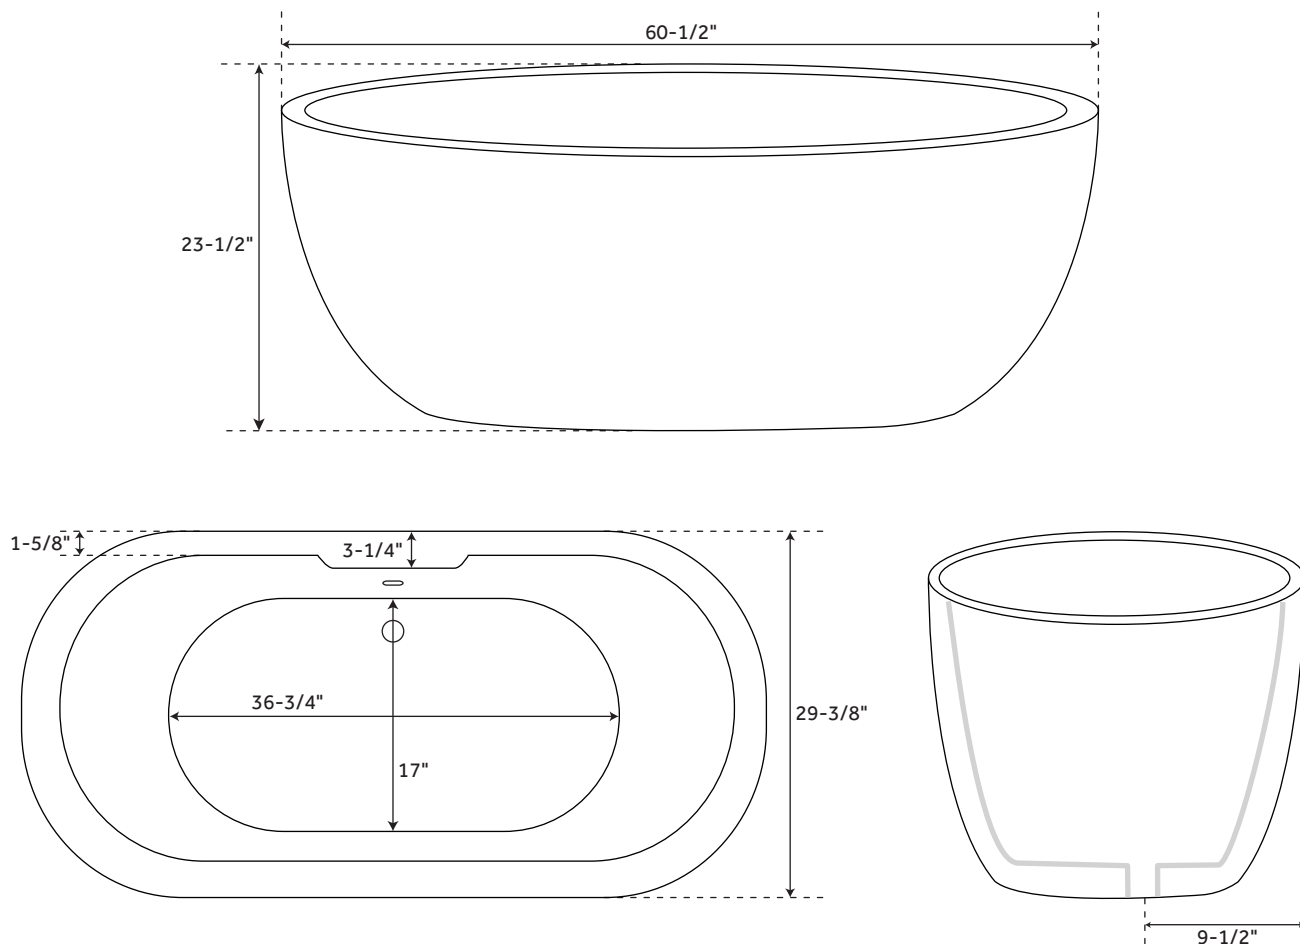

TEES FOR AIR JETS

56" BOYCE

ACRYLIC FREESTANDING TUB

SKU: 925340

FEATURES

Product Finish: White
Overflow Hole: Yes
Integral Drain & Overflow: Yes
Shape: Oval
Material: Acrylic
Length: 55-3/8"
Width: 29-1/8"
Height: 23-1/4"
Tap Deck: Yes
Drain Included: Yes
Drain Placement: Offset
Faucet Included: No
Faucet Drillings: No Drillings
Built-In Adjusters: Yes
Water Capacity Without/With Overflow
(Gallons): 38/29
Water Depth Without/With Overflow:
17"/13"
Tub Weight Uncrated (lbs): 70
Tub Weight Crated (lbs): 185

SIGNATURE HARDWARE LIFETIME WARRANTY

See website for warranty information

All measurements are approximate. Measurements may vary +/- 1".

PAGE 3

61" BOYCE

ACRYLIC FREESTANDING TUB

SKU: 925340

FEATURES

Product Finish: White
Overflow Hole: Yes
Integral Drain & Overflow: Yes
Shape: Oval
Material: Acrylic
Length: 60-1/2"
Width: 29-3/8"
Height: 23-1/2"
Tap Deck: Yes
Drain Included: Yes
Drain Placement: Offset
Faucet Included: No
Faucet Drillings: No Drillings
Built-In Adjusters: Yes
Water Capacity Without/With Overflow
(Gallons): 45/35
Water Depth Without/With Overflow:
17"/13"
Tub Weight Uncrated (lbs): 85
Tub Weight Crated (lbs): 195

Product Finish: White
Overflow Hole: Yes
Integral Drain & Overflow: Yes
Shape: Oval
Material: Acrylic
Length: 69-7/8"
Width: 29-1/2"
Height: 23-1/2"
Tap Deck: Yes
Drain Included: Yes
Drain Placement: Offset
Faucet Included: No
Faucet Drillings: No Drillings
Built-In Adjusters: Yes
Water Capacity Without/With Overflow
(Gallons): 59/48
Water Depth Without/With Overflow:
17-1/2"/13-1/2"
Tub Weight Uncrated (lbs): 98
Tub Weight Crated (lbs): 208