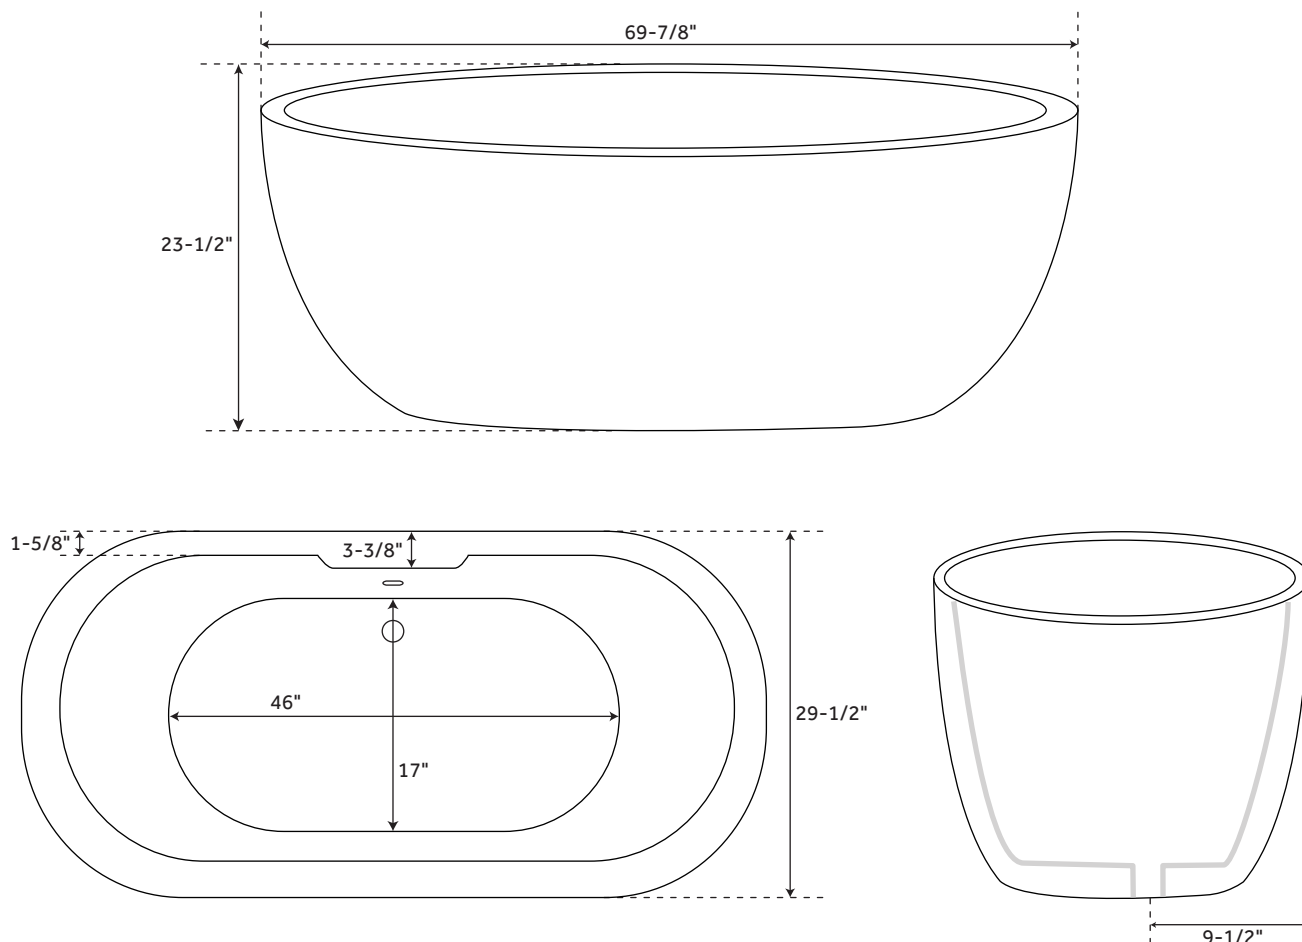

Product Finish: White
Overflow Hole: Yes
Integral Drain & Overflow: Yes
Shape: Oval
Material: Acrylic
Length: 60-1/2"
Width: 29-3/8"
Height: 23-1/2"
Tap Deck: Yes
Drain Included: Yes
Drain Placement: Offset
Faucet Included: No
Faucet Drillings: No Drillings
Built-In Adjusters: Yes
Water Capacity Without/With Overflow
(Gallons): 45/35
Water Depth Without/With Overflow:
17"/13"
Tub Weight Uncrated (lbs): 85
Tub Weight Crated (lbs): 195

ACRYLIC FREESTANDING TUB

SKU: 925340

FEATURES

Product Finish: White
Overflow Hole: Yes
Integral Drain & Overflow: Yes
Shape: Oval
Material: Acrylic
Length: 64-3/4"
Width: 29-1/2"
Height: 23-1/2"
Tap Deck: Yes
Drain Included: Yes
Drain Placement: Offset
Faucet Included: No
Faucet Drillings: No Drillings
Built-In Adjusters: Yes
Water Capacity Without/With Overflow
(Gallons): 51/39
Water Depth Without/With Overflow:
17"/13"
Tub Weight Uncrated (lbs): 90
Tub Weight Crated (lbs): 200

SIGNATURE HARDWARE LIFETIME WARRANTY

See website for warranty information

All measurements are approximate. Measurements may vary +/- 1".

PAGE 6

70" BOYCE

ACRYLIC FREESTANDING TUB

SKU: 925340

FEATURES

Product Finish: White
Overflow Hole: Yes
Integral Drain & Overflow: Yes
Shape: Oval
Material: Acrylic
Length: 69-7/8"
Width: 29-1/2"
Height: 23-1/2"
Tap Deck: Yes
Drain Included: Yes
Drain Placement: Offset
Faucet Included: No
Faucet Drillings: No Drillings
Built-In Adjusters: Yes
Water Capacity Without/With Overflow
(Gallons): 59/48
Water Depth Without/With Overflow:
17-1/2"/13-1/2"
Tub Weight Uncrated (lbs): 98
Tub Weight Crated (lbs): 208