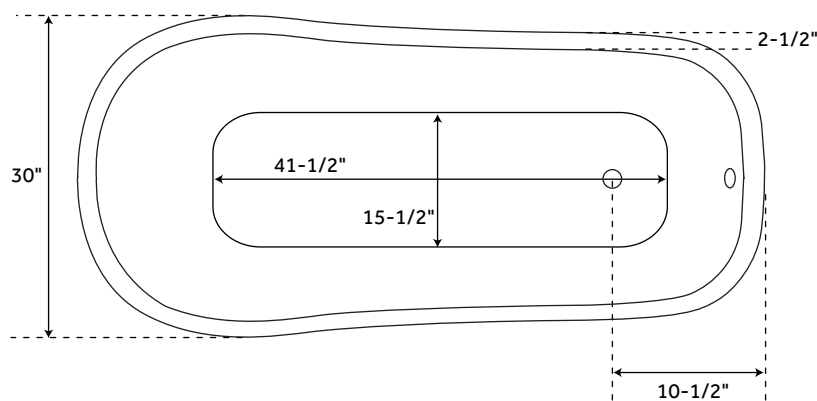

66" JUDE

CAST IRON SLIPPER PEDESTAL TUB

SKU: 923677

FEATURES

Design: Traditional
Product Finish: White
Features: Custom Painting Available
Overflow Hole: Yes
Shape: Specialty
Material: Cast Iron
Length: 66"
Width: 30"
Height: 29"
Tub Interior Length: 41-1/2"
Tub Interior Width: 15-1/2"
Water Depth To Overflow: 13-3/4"
Exterior Treatment: Hand-Smoothed
Painted White
Interior Treatment: White Porcelain Enamel
Tap Deck: No
Drain Placement: End
Faucet Included: No
Built-In Adjusters: Yes
Tub Weight Uncrated (lbs): 411
Tub Weight Crated (lbs): 521

SIGNATURE HARDWARE LIFETIME WARRANTY

See website for warranty information

All measurements are approximate. Measurements may vary +/- 1/2".

REVISED 12/06/2018