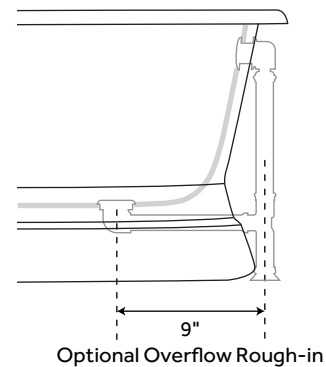

66" JUDE

CAST IRON SLIPPER PEDESTAL TUB

SKU: 923677

FEATURES

Design: Traditional
Product Finish: White
Features: Custom Painting Available
Overflow Hole: Yes
Shape: Specialty
Material: Cast Iron
Length: 66"
Width: 30"
Height: 29"
Tub Interior Length: 41-1/2"
Tub Interior Width: 15-1/2"
Water Depth To Overflow: 13-3/4"
Exterior Treatment: Hand-Smoothed
Painted White
Interior Treatment: White Porcelain Enamel
Tap Deck: No
Drain Placement: End
Faucet Included: No
Built-In Adjusters: Yes
Tub Weight Uncrated (lbs): 411
Tub Weight Crated (lbs): 521