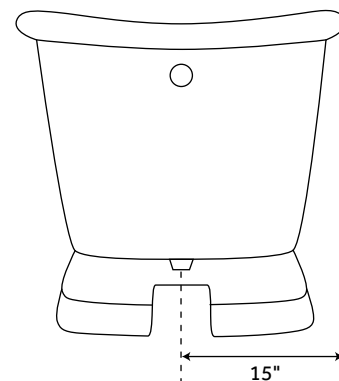

66" JUDE

CAST IRON SLIPPER PEDESTAL TUB

SKU: 923677

FEATURES

Design: Traditional
Product Finish: White
Features: Custom Painting Available
Overflow Hole: Yes
Shape: Specialty
Material: Cast Iron
Length: 66"
Width: 30"
Height: 29"
Tub Interior Length: 41-1/2"
Tub Interior Width: 15-1/2"
Water Depth To Overflow: 13-3/4"
Exterior Treatment: Hand-Smoothed
Painted White
Interior Treatment: White Porcelain Enamel
Tap Deck: No
Drain Placement: End
Faucet Included: No
Built-In Adjusters: Yes
Tub Weight Uncrated (lbs): 411
Tub Weight Crated (lbs): 521