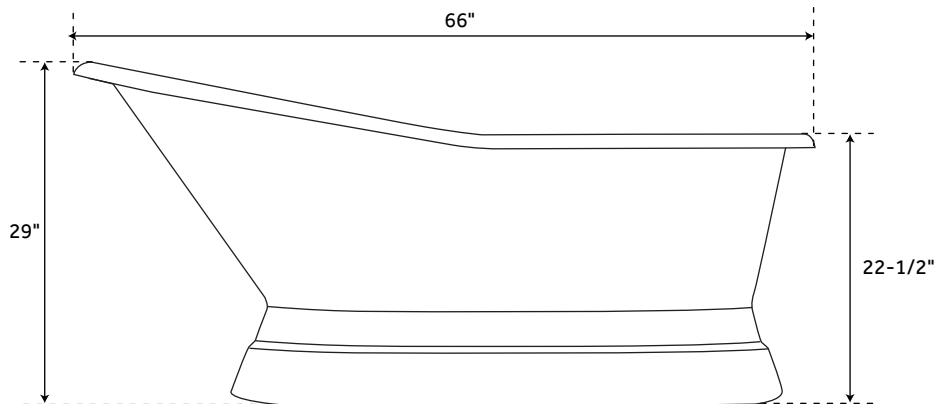

66" JUDE

CAST IRON SLIPPER PEDESTAL TUB

SKU: 923677

FEATURES

Design: Traditional
Product Finish: White
Features: Custom Painting Available
Overflow Hole: Yes
Shape: Specialty
Material: Cast Iron
Length: 66"
Width: 30"
Height: 29"
Tub Interior Length: 41-1/2"
Tub Interior Width: 15-1/2"
Water Depth To Overflow: 13-3/4"
Exterior Treatment: Hand-Smoothed
Painted White
Interior Treatment: White Porcelain Enamel
Tap Deck: No
Drain Placement: End
Faucet Included: No
Built-In Adjusters: Yes
Tub Weight Uncrated (lbs): 411
Tub Weight Crated (lbs): 521