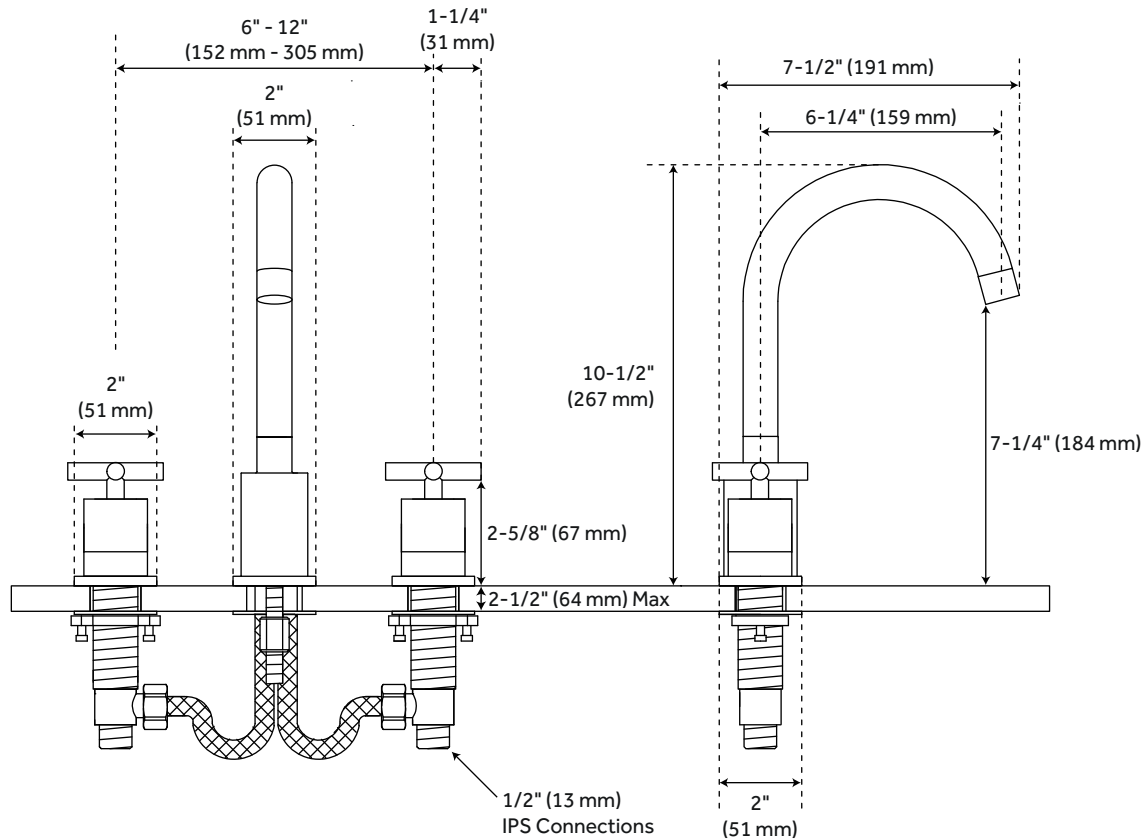

## WIDESPREAD BATHROOM FAUCET

SKU: 922093

### FEATURES

Installation Type: Widespread  
Max. Countertop Thickness: 2-1/2"  
Faucet Centers: 6" - 12"  
Handle Type: Cross  
Design: Modern  
Faucet Material: Brass  
Width: 7-5/8"  
Height: 10-1/2"  
Height To Spout: 7-1/4"  
Spout Reach: 6-1/4"  
Base Plate Diameter: 2"  
Handle Length: 2-1/2"  
Height to Bottom of Handle: 2-5/8"  
Ceramic Disc Cartridges: Yes  
Hot and Cold Indicators: No  
Drain Included: Yes  
Fits Drain Hole Size: 1-1/2"  
Maximum Flow Rate:  
1.2 gpm (gallons per minute)

All product dimensions are nominal.