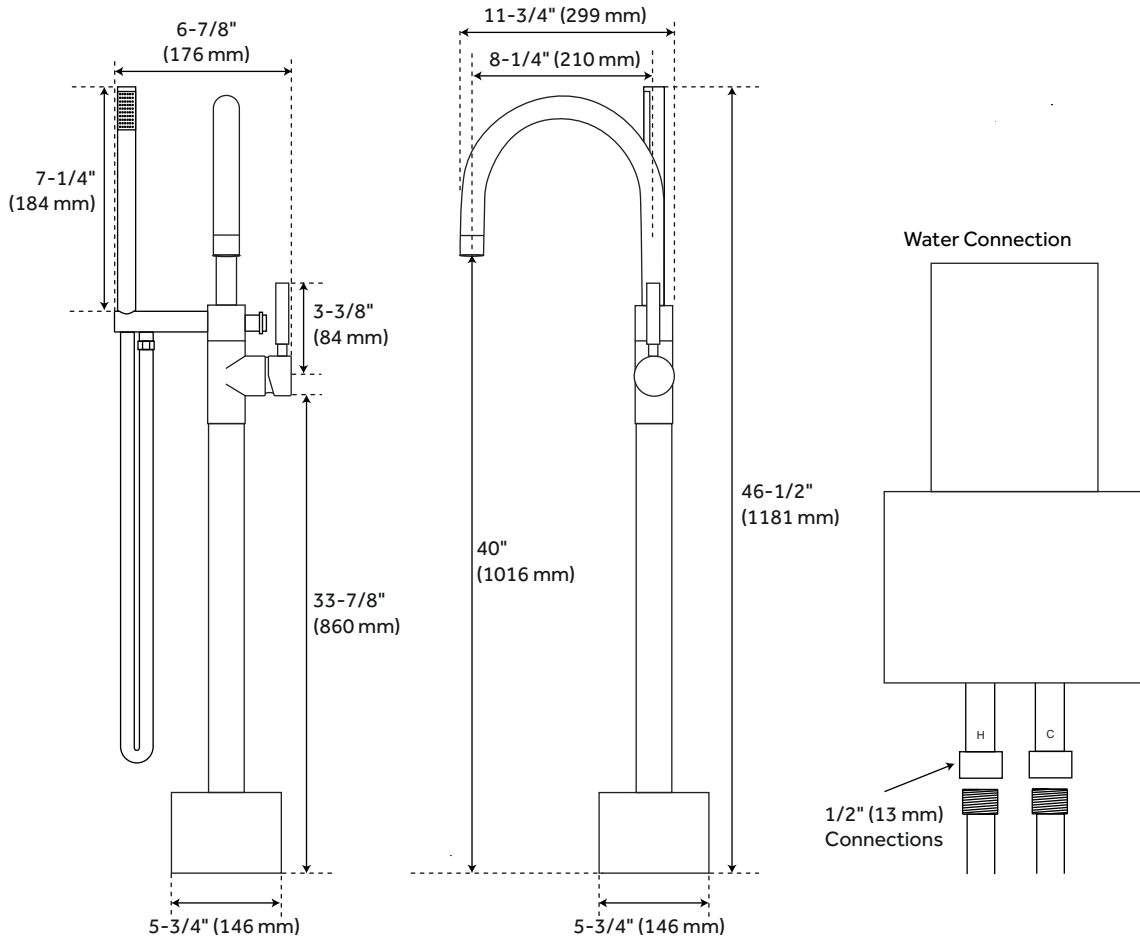

CARISSA

FREESTANDING TUB FAUCET AND HAND SHOWER

SKU: 921383

Underfloor access is required for proper installation.
Installation on a concrete slab will require cutting and concrete removal.

FEATURES

Installation Type: Freestanding
Design: Modern
Faucet Centers: Single-Hole
Handle Type: Lever
Features: Gooseneck, Hand Shower
Material: Brass
Length: 6-7/8"
Width: 11-3/4"
Height: 46-1/2"
Height To Spout: 40"
Spout Reach: 8-1/4"
Base Plate Length: 5-3/4"
Base Plate Width: 5-3/4"
Hand Shower Hose Length: 60"
Hand Shower Style: Modern