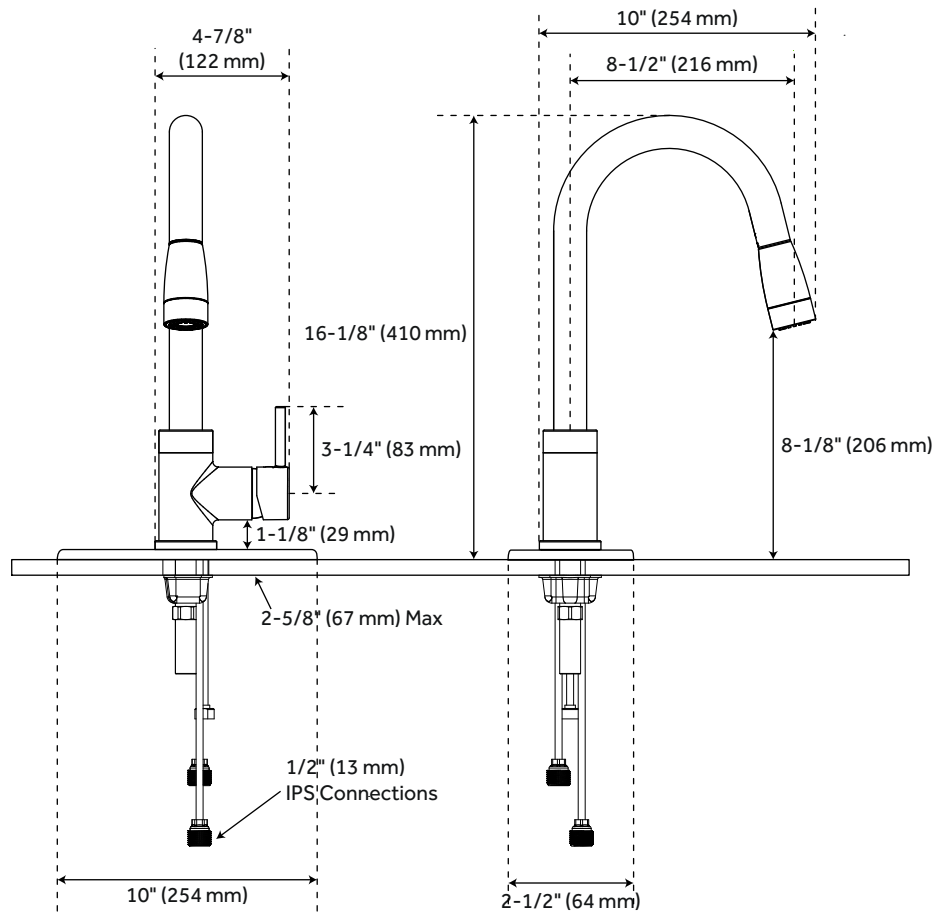

## SINGLE-HOLE PULL-DOWN KITCHEN FAUCET WITH DECK PLATE

SKU: 921271

### FEATURES

Installation Type: Single-Hole  
Faucet Holes: 1  
Hand Sprayer Material: ABS  
Material: Brass  
Max. Countertop Thickness: 2-5/8"  
Faucet Centers: Single-Hole  
Handle Type: Lever  
Length: 4-7/8"  
Width: 10"  
Height: 16-1/8"  
Height To Spout: 8-1/8"  
Spout Reach: 8-1/2"  
Base Plate Length: 10"  
Base Plate Width: 2-1/2"  
Handle Length: 3-1/4"  
Height to Bottom of Handle: 1-1/8"  
IPS: 1/2"  
Drain Included: No  
Maximum Flow Rate: 1.75 gpm  
(gallons per minute)