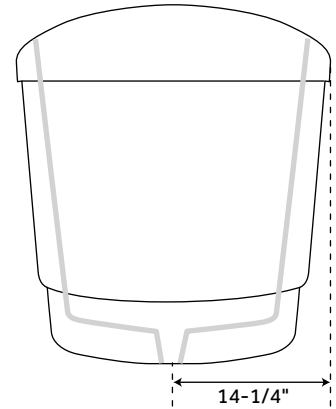

55" EMEIGH

ACRYLIC FREESTANDING TUB

SKU: 920844

FEATURES

- Product Finish: White
- Overflow Hole: Yes
- Shape: Oval
- Material: Acrylic
- Length: 55"
- Width: 28-1/2"
- Height: 31-7/8"
- Tub Interior Length: 29-1/2"
- Tub Interior Width: 25-1/2"
- Water Depth To Overflow: 17-1/4"
- Tap Deck: No
- Drain Placement: End
- Faucet Included: No
- Faucet Drillings: No Drillings
- Built-In Adjusters: Yes
- Water Capacity: 45 gallons
- Tub Weight Uncrated (lbs): 110
- Tub Weight Crated (lbs): 220

INSTALLATION

Install blower behind a wall (with an access panel) or in a closet. Blower can also be installed under floor. Ensure the security device, MANI-DS-A, is at least:

- 2" Above the bottom of overflow hole OR
- 2" Above the tub rim

REMOTE CONTROL

- CG+/RTC-SENSOR-WP
- 12 – 15 YEAR BATTERY LIFE

INSIDE OF BATH

- (12) MAXI AIR JETS WITH 24 OPENINGS

ELBOWS FOR AIR JETS

TEES FOR AIR JETS

55" EMEIGH

ACRYLIC FREESTANDING TUB

SKU: 920844

FEATURES

- Product Finish: White
- Overflow Hole: Yes
- Shape: Oval
- Material: Acrylic
- Length: 55"
- Width: 28-1/2"
- Height: 31-7/8"
- Tub Interior Length: 29-1/2"
- Tub Interior Width: 25-1/2"
- Water Depth To Overflow: 17-1/4"
- Tap Deck: No
- Drain Placement: End
- Faucet Included: No
- Faucet Drillings: No Drillings
- Built-In Adjusters: Yes
- Water Capacity: 45 gallons
- Tub Weight Uncrated (lbs): 110
- Tub Weight Crated (lbs): 220