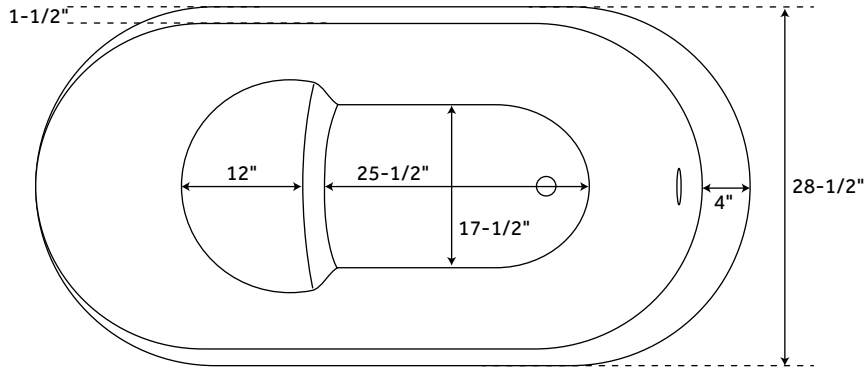

55" EMEIGH

ACRYLIC FREESTANDING TUB

SKU: 920844

FEATURES

- Product Finish: White
- Overflow Hole: Yes
- Shape: Oval
- Material: Acrylic
- Length: 55"
- Width: 28-1/2"
- Height: 31-7/8"
- Tub Interior Length: 29-1/2"
- Tub Interior Width: 25-1/2"
- Water Depth To Overflow: 17-1/4"
- Tap Deck: No
- Drain Placement: End
- Faucet Included: No
- Faucet Drillings: No Drillings
- Built-In Adjusters: Yes
- Water Capacity: 45 gallons
- Tub Weight Uncrated (lbs): 110
- Tub Weight Crated (lbs): 220

REMOTE CONTROL

- CG+/RTC-SENSOR-WP
- 12 – 15 YEAR BATTERY LIFE

INSIDE OF BATH

- (12) MAXI AIR JETS WITH 24 OPENINGS

ELBOWS FOR AIR JETS

TEES FOR AIR JETS

55" EMEIGH

ACRYLIC FREESTANDING TUB

SKU: 920844

FEATURES

- Product Finish: White
- Overflow Hole: Yes
- Shape: Oval
- Material: Acrylic
- Length: 55"
- Width: 28-1/2"
- Height: 31-7/8"
- Tub Interior Length: 29-1/2"
- Tub Interior Width: 25-1/2"
- Water Depth To Overflow: 17-1/4"
- Tap Deck: No
- Drain Placement: End
- Faucet Included: No
- Faucet Drillings: No Drillings
- Built-In Adjusters: Yes
- Water Capacity: 45 gallons
- Tub Weight Uncrated (lbs): 110
- Tub Weight Crated (lbs): 220