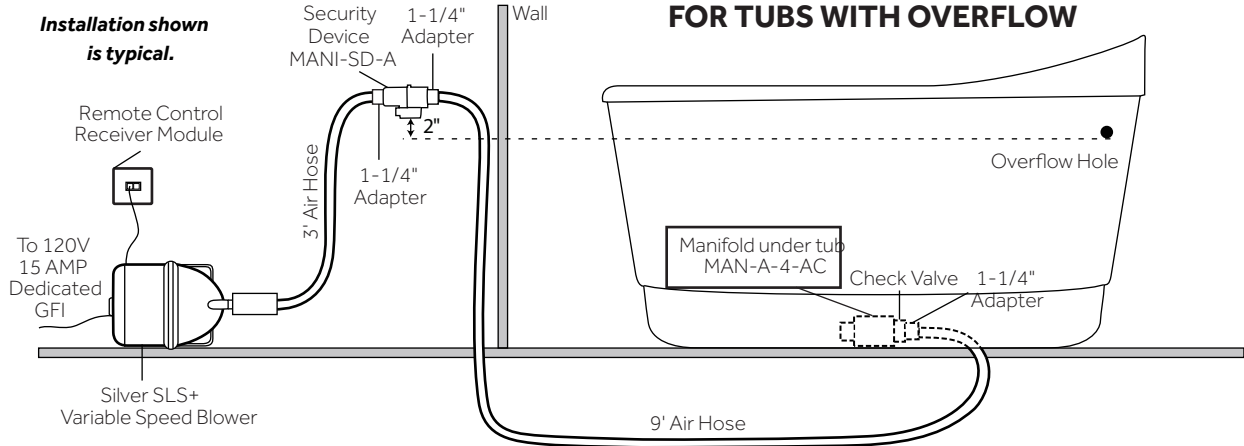

INSTALLATION

Install blower behind a wall (with an access panel) or in a closet. Blower can also be installed under floor. Ensure the security device, MANI-DS-A, is at least:

- 2" Above the bottom of overflow hole OR
- 2" Above the tub rim

REMOTE CONTROL

- CG+/RTC-SENSOR-WP
- 12 – 15 YEAR BATTERY LIFE

INSIDE OF BATH

- (12) MAXI AIR JETS WITH 24 OPENINGS

ELBOWS FOR AIR JETS

TEES FOR AIR JETS

55" EMEIGH

ACRYLIC FREESTANDING TUB

SKU: 920844

FEATURES

- Product Finish: White
- Overflow Hole: Yes
- Shape: Oval
- Material: Acrylic
- Length: 55"
- Width: 28-1/2"
- Height: 31-7/8"
- Tub Interior Length: 29-1/2"
- Tub Interior Width: 25-1/2"
- Water Depth To Overflow: 17-1/4"
- Tap Deck: No
- Drain Placement: End
- Faucet Included: No
- Faucet Drillings: No Drillings
- Built-In Adjusters: Yes
- Water Capacity: 45 gallons
- Tub Weight Uncrated (lbs): 110
- Tub Weight Crated (lbs): 220