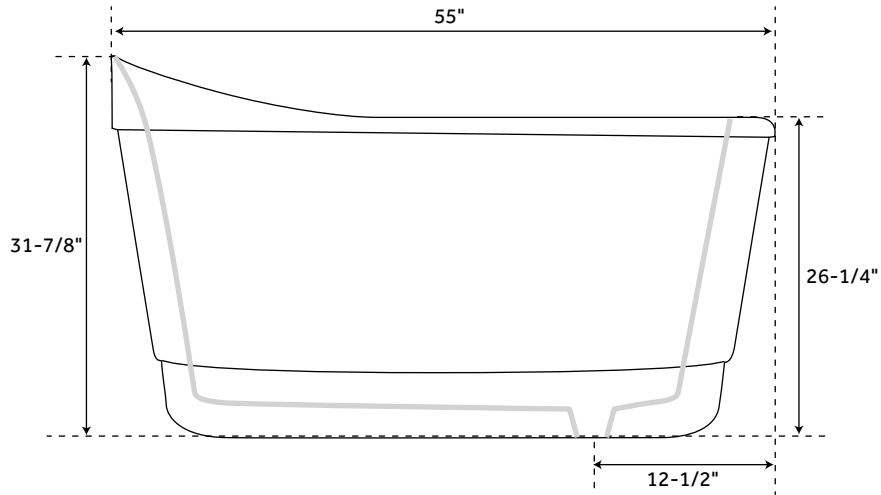

55" EMEIGH

ACRYLIC FREESTANDING TUB

SKU: 920844

FEATURES

- Product Finish: White
- Overflow Hole: Yes
- Shape: Oval
- Material: Acrylic
- Length: 55"
- Width: 28-1/2"
- Height: 31-7/8"
- Tub Interior Length: 29-1/2"
- Tub Interior Width: 25-1/2"
- Water Depth To Overflow: 17-1/4"
- Tap Deck: No
- Drain Placement: End
- Faucet Included: No
- Faucet Drillings: No Drillings
- Built-In Adjusters: Yes
- Water Capacity: 45 gallons
- Tub Weight Uncrated (lbs): 110
- Tub Weight Crated (lbs): 220

REMOTE CONTROL

- CG+/RTC-SENSOR-WP
- 12 – 15 YEAR BATTERY LIFE

INSIDE OF BATH

- (12) MAXI AIR JETS WITH 24 OPENINGS

ELBOWS FOR AIR JETS

TEES FOR AIR JETS

55" EMEIGH

ACRYLIC FREESTANDING TUB

SKU: 920844

FEATURES

- Product Finish: White
- Overflow Hole: Yes
- Shape: Oval
- Material: Acrylic
- Length: 55"
- Width: 28-1/2"
- Height: 31-7/8"
- Tub Interior Length: 29-1/2"
- Tub Interior Width: 25-1/2"
- Water Depth To Overflow: 17-1/4"
- Tap Deck: No
- Drain Placement: End
- Faucet Included: No
- Faucet Drillings: No Drillings
- Built-In Adjusters: Yes
- Water Capacity: 45 gallons
- Tub Weight Uncrated (lbs): 110
- Tub Weight Crated (lbs): 220