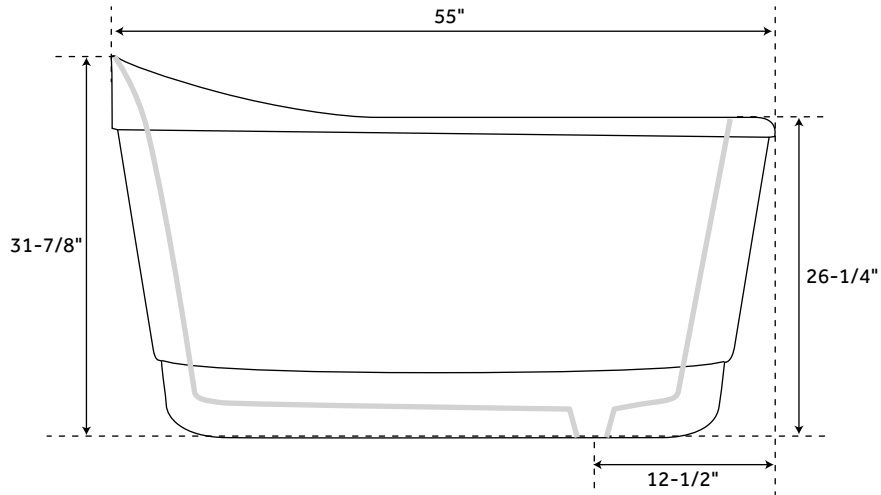

REMOTE CONTROL

- CG+/RTC-SENSOR-WP
- 12 – 15 YEAR BATTERY LIFE

INSIDE OF BATH

- (12) MAXI AIR JETS WITH 24 OPENINGS

ELBOWS FOR AIR JETS

TEES FOR AIR JETS

55" EMEIGH

ACRYLIC FREESTANDING TUB

SKU: 920844

FEATURES

- Product Finish: White
- Overflow Hole: Yes
- Shape: Oval
- Material: Acrylic
- Length: 55"
- Width: 28-1/2"
- Height: 31-7/8"
- Tub Interior Length: 29-1/2"
- Tub Interior Width: 25-1/2"
- Water Depth To Overflow: 17-1/4"
- Tap Deck: No
- Drain Placement: End
- Faucet Included: No
- Faucet Drillings: No Drillings
- Built-In Adjusters: Yes
- Tub Weight Uncrated (lbs): 110
- Tub Weight Crated (lbs): 220