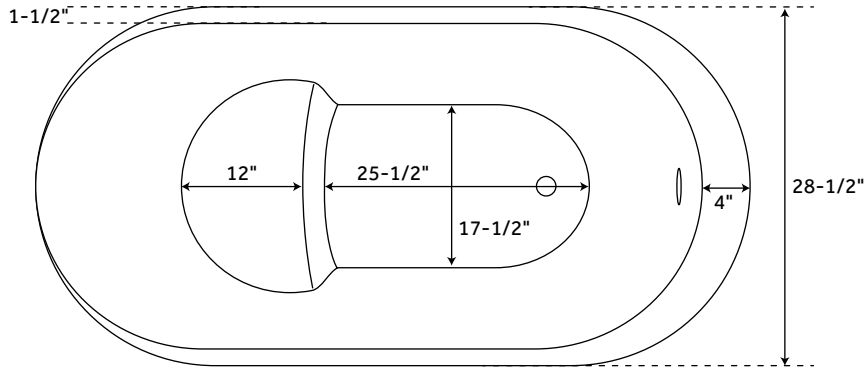

REMOTE CONTROL

- CG+/RTC-SENSOR-WP
- 12 – 15 YEAR BATTERY LIFE

INSIDE OF BATH

- (12) MAXI AIR JETS WITH 24 OPENINGS

ELBOWS FOR AIR JETS

TEES FOR AIR JETS

55" EMEIGH

ACRYLIC FREESTANDING TUB

SKU: 920844

FEATURES

- Product Finish: White
- Overflow Hole: Yes
- Shape: Oval
- Material: Acrylic
- Length: 55"
- Width: 28-1/2"
- Height: 31-7/8"
- Tub Interior Length: 29-1/2"
- Tub Interior Width: 25-1/2"
- Water Depth To Overflow: 17-1/4"
- Tap Deck: No
- Drain Placement: End
- Faucet Included: No
- Faucet Drillings: No Drillings
- Built-In Adjusters: Yes
- Tub Weight Uncrated (lbs): 110
- Tub Weight Crated (lbs): 220