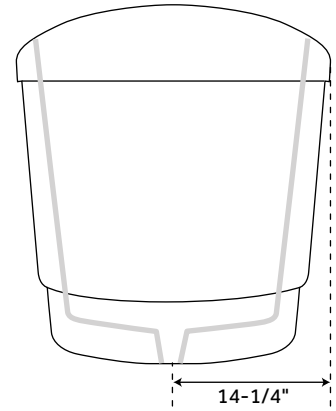

INSTALLATION

Install blower behind a wall (with an access panel) or in a closet. Blower can also be installed under floor. Ensure the security device, MANI-DS-A, is at least:

- 2" Above the bottom of overflow hole OR
- 2" Above the tub rim

REMOTE CONTROL

- CG+/RTC-SENSOR-WP
- 12 – 15 YEAR BATTERY LIFE

INSIDE OF BATH

- (12) MAXI AIR JETS WITH 24 OPENINGS

ELBOWS FOR AIR JETS

TEES FOR AIR JETS

55" EMEIGH

ACRYLIC FREESTANDING TUB

SKU: 920844

FEATURES

- Product Finish: White
- Overflow Hole: Yes
- Shape: Oval
- Material: Acrylic
- Length: 55"
- Width: 28-1/2"
- Height: 31-7/8"
- Tub Interior Length: 29-1/2"
- Tub Interior Width: 25-1/2"
- Water Depth To Overflow: 17-1/4"
- Tap Deck: No
- Drain Placement: End
- Faucet Included: No
- Faucet Drillings: No Drillings
- Built-In Adjusters: Yes
- Tub Weight Uncrated (lbs): 110
- Tub Weight Crated (lbs): 220