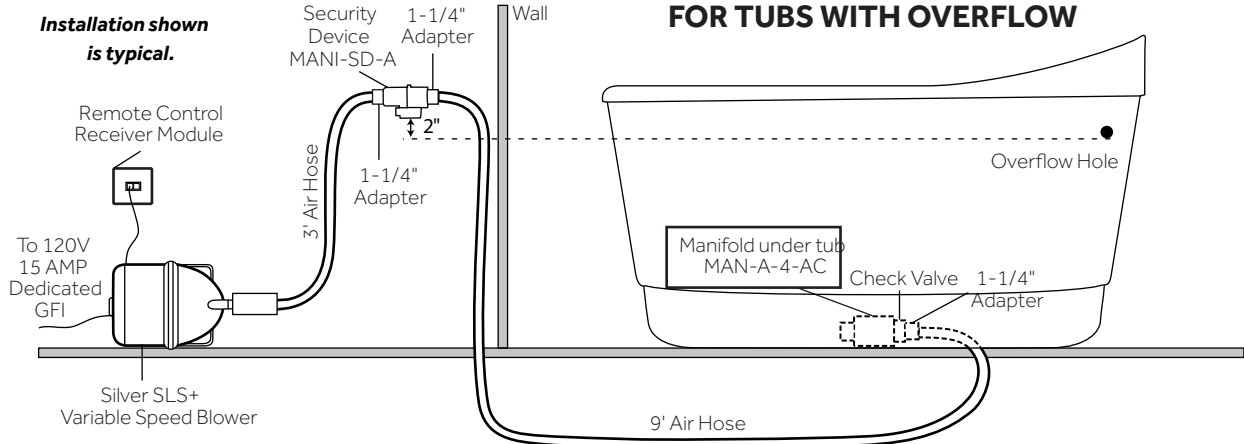

INSTALLATION

Install blower behind a wall (with an access panel) or in a closet. Blower can also be installed under floor. Ensure the security device, MANI-DS-A, is at least:

- 2" Above the bottom of overflow hole OR
- 2" Above the tub rim

REMOTE CONTROL

- CG+/RTC-SENSOR-WP
- 12 – 15 YEAR BATTERY LIFE

INSIDE OF BATH

- (12) MAXI AIR JETS WITH 24 OPENINGS

ELBOWS FOR AIR JETS

TEES FOR AIR JETS

55" EMEIGH

ACRYLIC FREESTANDING TUB

SKU: 920844

FEATURES

- Product Finish: White
- Overflow Hole: Yes
- Shape: Oval
- Material: Acrylic
- Length: 55"
- Width: 28-1/2"
- Height: 31-7/8"
- Tub Interior Length: 29-1/2"
- Tub Interior Width: 25-1/2"
- Water Depth To Overflow: 17-1/4"
- Tap Deck: No
- Drain Placement: End
- Faucet Included: No
- Faucet Drillings: No Drillings
- Built-In Adjusters: Yes
- Tub Weight Uncrated (lbs): 110
- Tub Weight Crated (lbs): 220