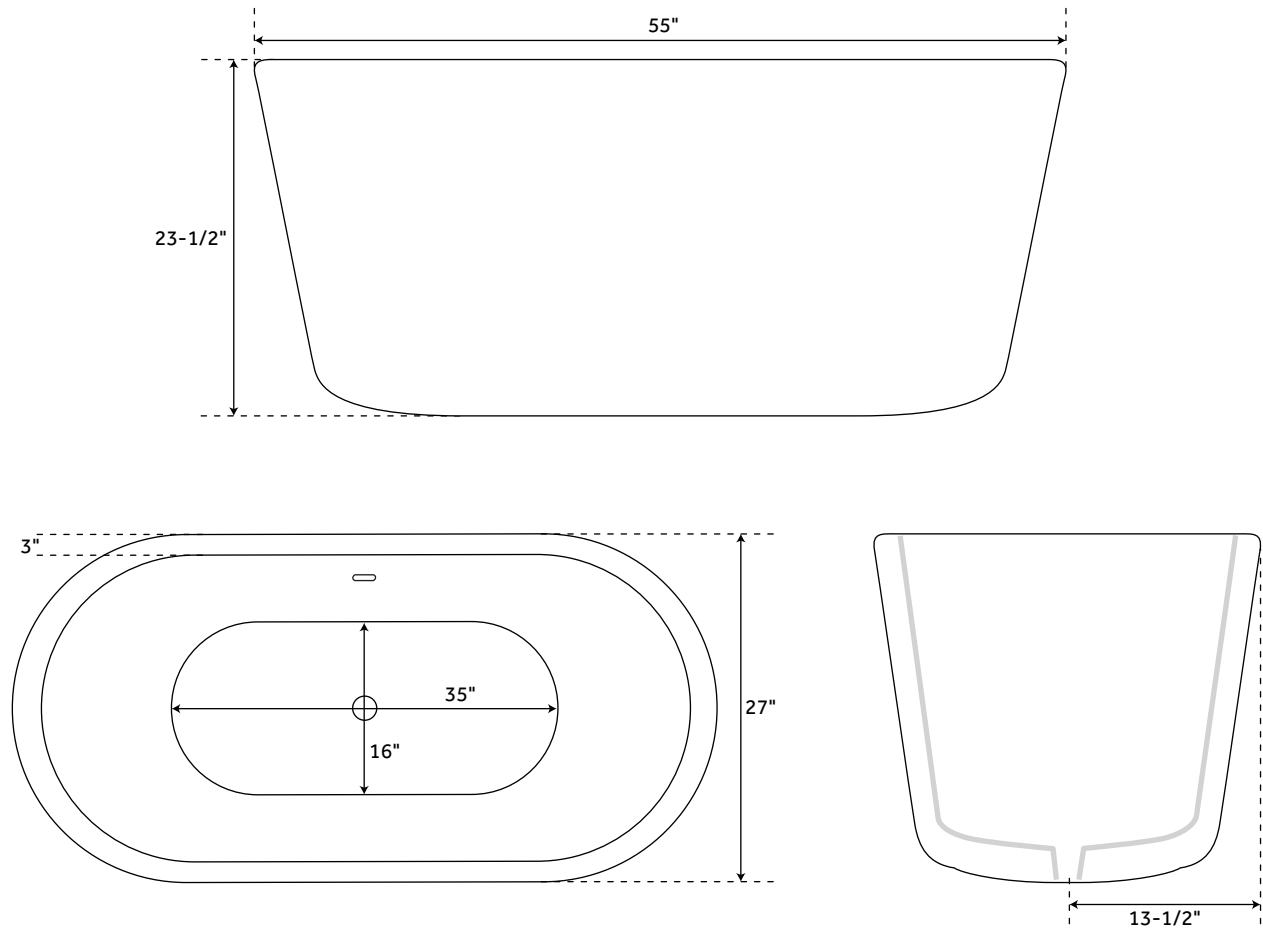

55" ABESCON

ACRYLIC FREESTANDING TUB

SKU: 920843

FEATURES

Product Finish: White
Features: Integral Drain & Overflow
Overflow Hole: Yes
Shape: Oval
Material: Acrylic
Length: 55"
Width: 27"
Height: 23-1/2"
Tub Interior Length: 35"
Tub Interior Width: 16"
Tap Deck: No
Drain Included: Optional
Drain Placement: Center
Faucet Included: No
Faucet Drillings: No Drillings
Built-In Adjusters: Yes
Tub Weight Uncrated (lbs): 88
Tub Weight Crated (lbs): 198

SIGNATURE HARDWARE LIFETIME WARRANTY

See website for warranty information

All measurements are approximate. Measurements may vary +/- 1/2".

REVISED 04/20/2019