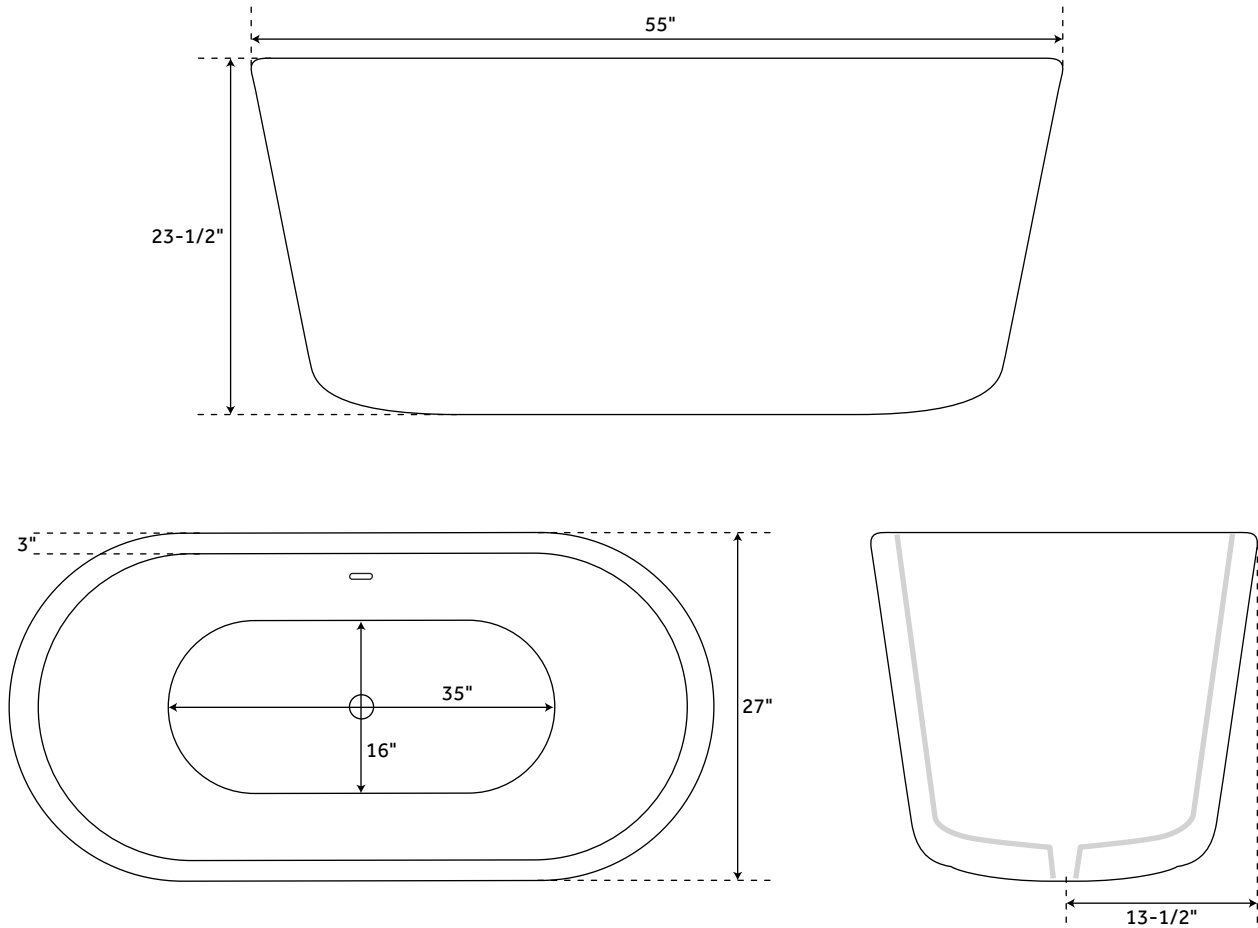

## FEATURES

Product Finish: White  
Features: Integral Drain & Overflow  
Overflow Hole: Yes  
Shape: Oval  
Material: Acrylic  
Length: 55"  
Width: 27"  
Height: 23-1/2"  
Tub Interior Length: 35"  
Tub Interior Width: 16"  
Tap Deck: No  
Drain Included: Optional  
Drain Placement: Center  
Faucet Included: No  
Faucet Drillings: No Drillings  
Built-In Adjusters: Yes  
Tub Weight Uncrated (lbs): 88  
Tub Weight Crated (lbs): 198

## INSIDE OF BATH

- (12) MAXI AIR JETS WITH 24 OPENINGS

ELBOWS FOR AIR JETS

TEES FOR AIR JETS

### FEATURES

Product Finish: White  
Features: Integral Drain & Overflow  
Overflow Hole: Yes  
Shape: Oval  
Material: Acrylic  
Length: 55"  
Width: 27"  
Height: 23-1/2"  
Tub Interior Length: 35"  
Tub Interior Width: 16"  
Tap Deck: No  
Drain Included: Optional  
Drain Placement: Center  
Faucet Included: No  
Faucet Drillings: No Drillings  
Built-In Adjusters: Yes  
Tub Weight Uncrated (lbs): 88  
Tub Weight Crated (lbs): 198