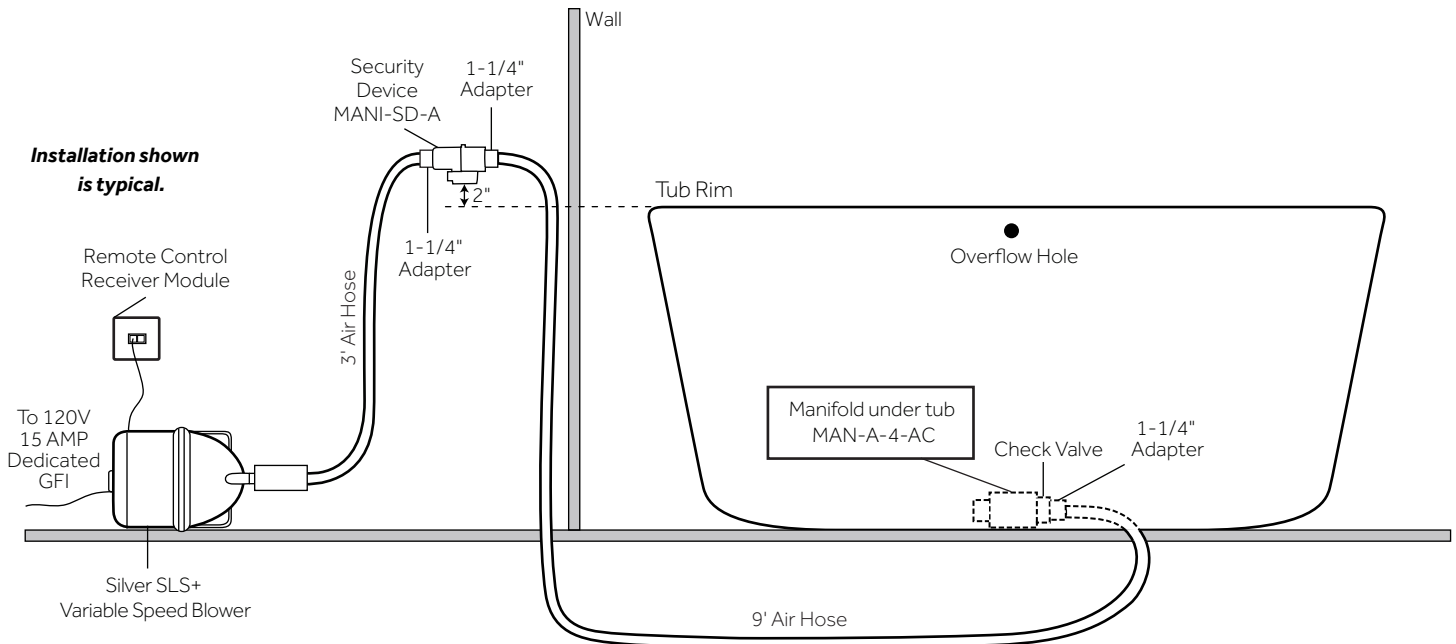

## INSTALLATION

Install blower behind a wall (with an access panel) or in a closet. Blower can also be installed under floor. Ensure the security device, MANI-DS-A, is at least:

- 2" Above the tub rim

Security device and hose can be mounted in wall

## INSIDE OF BATH

- (12) MAXI AIR JETS WITH 24 OPENINGS

ELBOWS FOR AIR JETS

TEES FOR AIR JETS