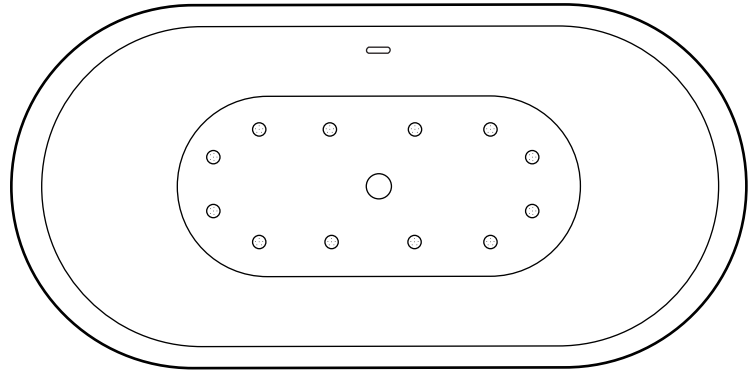

55" ABESCON

ACRYLIC FREESTANDING TUB

SKU: 920843

FEATURES

Product Finish: White
Features: Integral Drain & Overflow
Overflow Hole: Yes
Shape: Oval
Material: Acrylic
Length: 55"
Width: 27"
Height: 23-1/2"
Tub Interior Length: 35"
Tub Interior Width: 16"
Tap Deck: No
Drain Included: Optional
Drain Placement: Center
Faucet Included: No
Faucet Drillings: No Drillings
Built-In Adjusters: Yes
Tub Weight Uncrated (lbs): 88
Tub Weight Crated (lbs): 198

Security device and hose can be mounted in wall

REMOTE CONTROL

- CG+/RTC-SENSOR-WP
- 12 – 15 YEAR BATTERY LIFE

INSIDE OF BATH

- (12) MAXI AIR JETS WITH 24 OPENINGS

ELBOWS FOR AIR JETS

TEES FOR AIR JETS

55" ABESCON

ACRYLIC FREESTANDING TUB

SKU: 920843

FEATURES

Product Finish: White
Features: Integral Drain & Overflow
Overflow Hole: Yes
Shape: Oval
Material: Acrylic
Length: 55"
Width: 27"
Height: 23-1/2"
Tub Interior Length: 35"
Tub Interior Width: 16"
Tap Deck: No
Drain Included: Optional
Drain Placement: Center
Faucet Included: No
Faucet Drillings: No Drillings
Built-In Adjusters: Yes
Tub Weight Uncrated (lbs): 88
Tub Weight Crated (lbs): 198