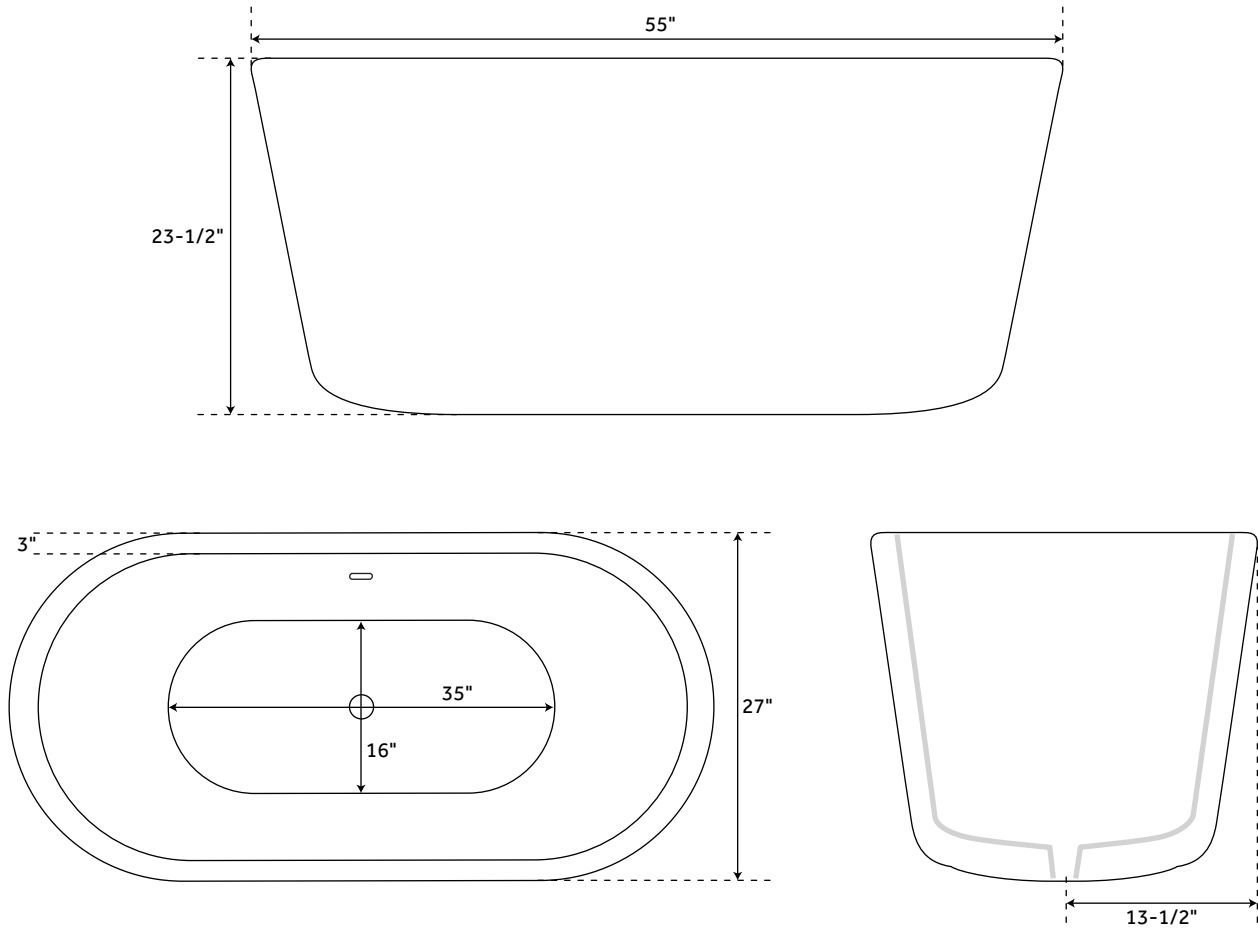

55" ABESCON

ACRYLIC FREESTANDING TUB

SKU: 920843

FEATURES

Product Finish: White
Features: Integral Drain & Overflow
Overflow Hole: Yes
Shape: Oval
Material: Acrylic
Length: 55"
Width: 27"
Height: 23-1/2"
Tub Interior Length: 35"
Tub Interior Width: 16"
Tap Deck: No
Drain Included: Optional
Drain Placement: Center
Faucet Included: No
Faucet Drillings: No Drillings
Built-In Adjusters: Yes
Tub Weight Uncrated (lbs): 88
Tub Weight Crated (lbs): 198

Security device and hose can be mounted in wall

REMOTE CONTROL

- CG+/RTC-SENSOR-WP
- 12 – 15 YEAR BATTERY LIFE

INSIDE OF BATH

- (12) MAXI AIR JETS WITH 24 OPENINGS

ELBOWS FOR AIR JETS

TEES FOR AIR JETS

55" ABESCON

ACRYLIC FREESTANDING TUB

SKU: 920843

FEATURES

Product Finish: White
Features: Integral Drain & Overflow
Overflow Hole: Yes
Shape: Oval
Material: Acrylic
Length: 55"
Width: 27"
Height: 23-1/2"
Tub Interior Length: 35"
Tub Interior Width: 16"
Tap Deck: No
Drain Included: Optional
Drain Placement: Center
Faucet Included: No
Faucet Drillings: No Drillings
Built-In Adjusters: Yes
Tub Weight Uncrated (lbs): 88
Tub Weight Crated (lbs): 198