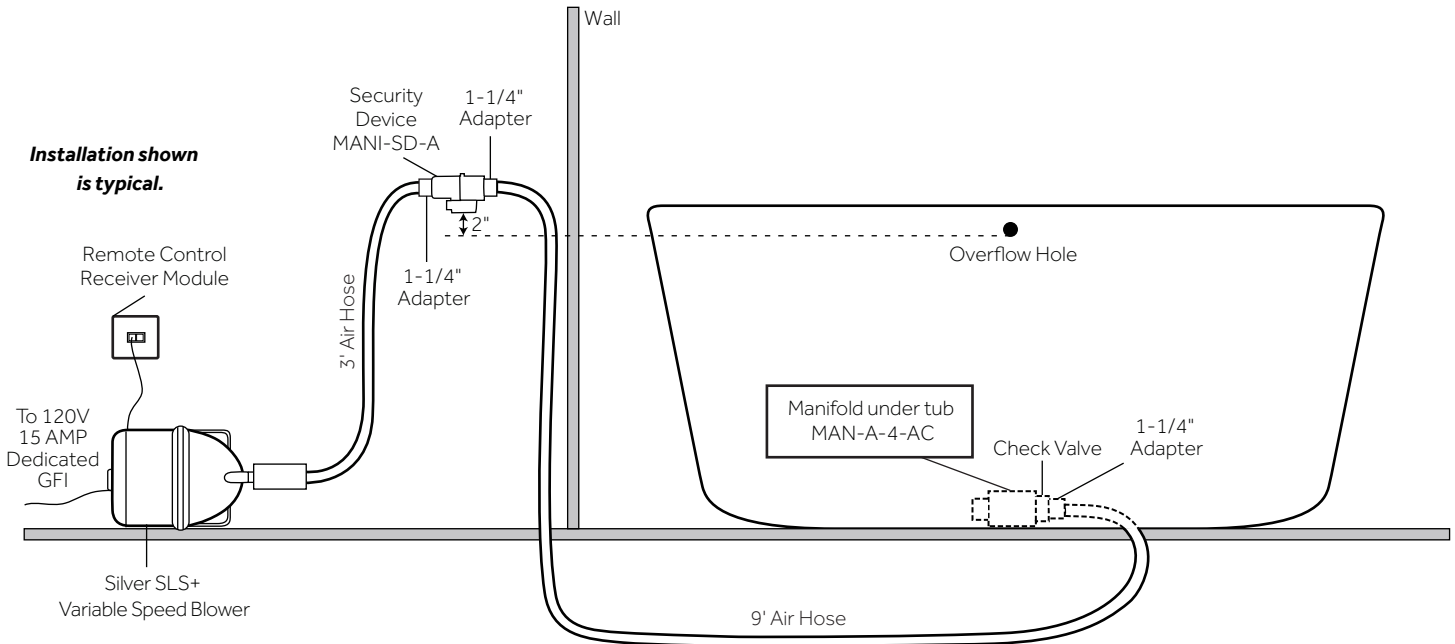

INSTALLATION

Install blower behind a wall (with an access panel) or in a closet. Blower can also be installed under floor. Ensure the security device, MANI-DS-A, is at least:

- 2" Above the bottom of overflow hole

Security device and hose can be mounted in wall

REMOTE CONTROL

- CG+/RTC-SENSOR-WP
- 12 – 15 YEAR BATTERY LIFE

INSIDE OF BATH

- (12) MAXI AIR JETS WITH 24 OPENINGS

ELBOWS FOR AIR JETS

TEES FOR AIR JETS

55" ABESCON

ACRYLIC FREESTANDING TUB

SKU: 920843

FEATURES

Product Finish: White
Features: Integral Drain & Overflow
Overflow Hole: Yes
Shape: Oval
Material: Acrylic
Length: 55"
Width: 27"
Height: 23-1/2"
Tub Interior Length: 35"
Tub Interior Width: 16"
Tap Deck: No
Drain Included: Optional
Drain Placement: Center
Faucet Included: No
Faucet Drillings: No Drillings
Built-In Adjusters: Yes
Tub Weight Uncrated (lbs): 88
Tub Weight Crated (lbs): 198