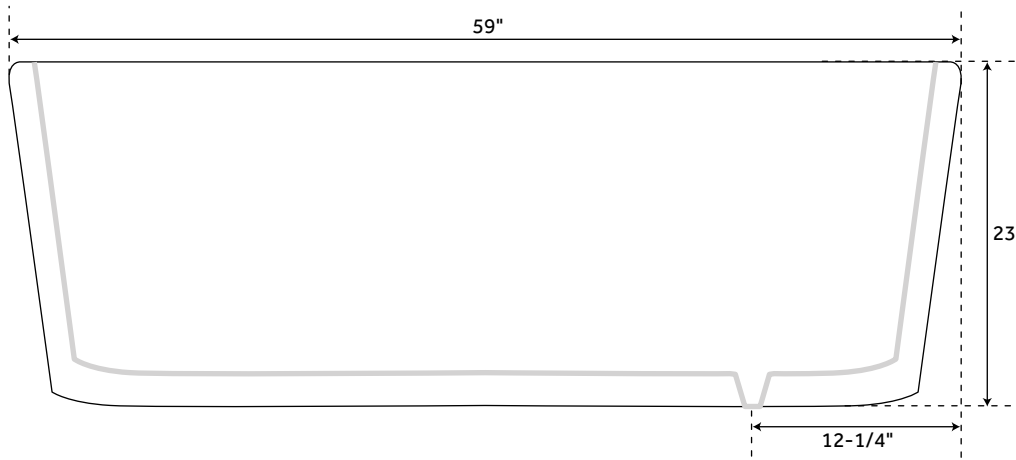

59" HARPER

ACRYLIC FREESTANDING TUB

SKU: 920521

FEATURES

Product Finish: White
Overflow Hole: Optional
Shape: Oval
Material: Acrylic
Water Depth to Rim: 18"
Tap Deck: No
Drain Included: Optional
Drain Placement: End
Faucet Included: No
Faucet Drillings: No Drillings
Built-In Adjusters: Yes