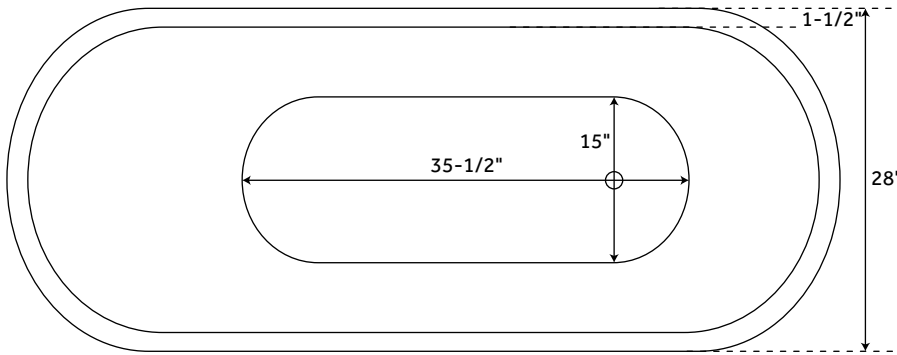

59" HARPER

ACRYLIC FREESTANDING TUB

SKU: 920521

FEATURES

Product Finish: White
Overflow Hole: Optional
Shape: Oval
Material: Acrylic
Water Depth to Rim: 18"
Tap Deck: No
Drain Included: Optional
Drain Placement: End
Faucet Included: No
Faucet Drillings: No Drillings
Built-In Adjusters: Yes