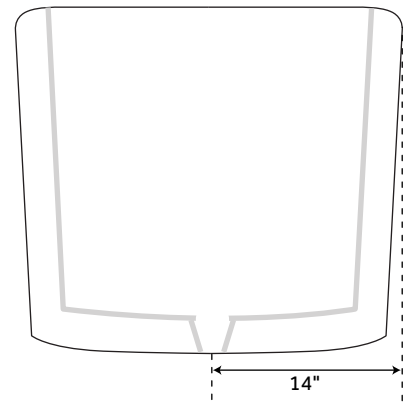

59" HARPER

ACRYLIC FREESTANDING TUB

SKU: 920521

FEATURES

Product Finish: White
Overflow Hole: Optional
Shape: Oval
Material: Acrylic
Water Depth to Rim: 18"
Tap Deck: No
Drain Included: Optional
Drain Placement: End
Faucet Included: No
Faucet Drillings: No Drillings
Built-In Adjusters: Yes