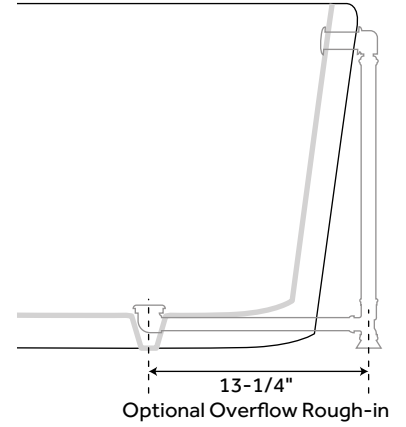

59" HARPER

ACRYLIC FREESTANDING TUB

SKU: 920521

FEATURES

Product Finish: White
Overflow Hole: Optional
Shape: Oval
Material: Acrylic
Water Depth to Rim: 18"
Tap Deck: No
Drain Included: Optional
Drain Placement: End
Faucet Included: No
Faucet Drillings: No Drillings
Built-In Adjusters: Yes

CODES/STANDARDS

cUPC
CSA B45.5/IAPMO Z124

SIGNATURE HARDWARE

LIFETIME WARRANTY

See website for warranty information

All measurements are approximate. Measurements may vary +/- 1/2".

REVISED 01/24/2019