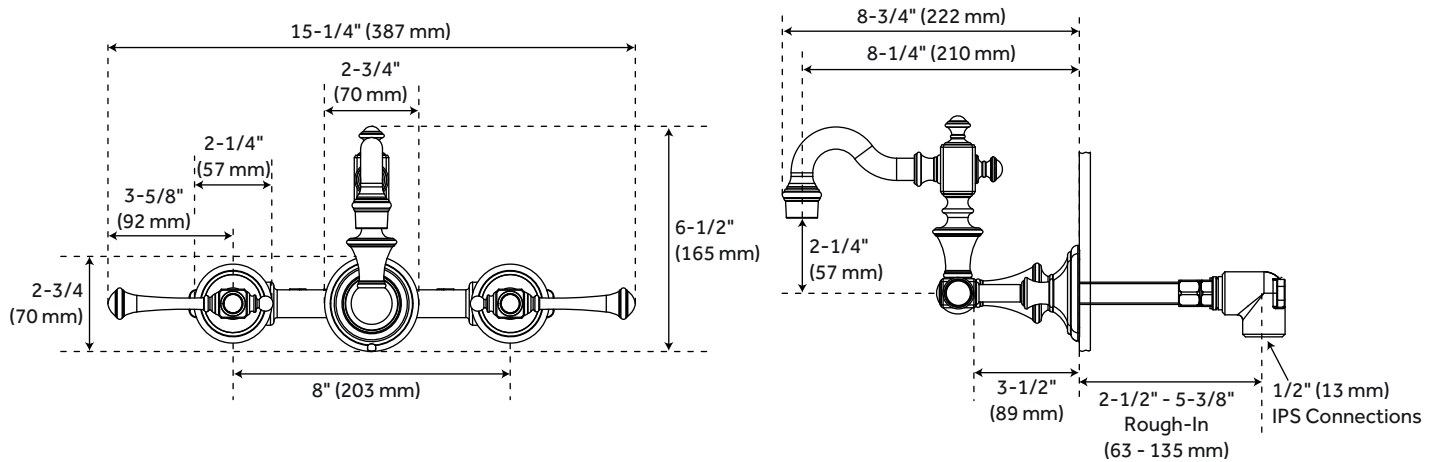

VINTAGE

WALL-MOUNT BATHROOM FAUCET - LEVER HANDLES

SKU: 920410

FEATURES

Faucet Centers: 8"
Rough In: 2-1/2" - 5-3/8"
Length: 15-1/4"
Width: 8-1/2"
Height: 6-1/2"
Height To Spout: 2-1/8"
Spout Reach: 8-1/2"
Base Plate Length: 2-3/4"
Base Plate Width: 2-3/4"
Handle Length: 3-5/8"
Height to Bottom of Handle: 3"
Ceramic Disc Cartridges: Yes
Hot and Cold Indicators: No
IPS: 1/2"
Drain Included: Yes
Drain Size: 1-1/2"
Maximum Flow Rate: 1.2 gpm
(gallons per minute)

CODES/STANDARDS

cUPC
NSF/ANSI 61
NSF/ANSI 372
ASME A112.18.1/CSA B125.1
CEC Listed
WaterSense

SIGNATURE HARDWARE LIFETIME WARRANTY

See website for warranty information

All product dimensions are nominal.

REVISED 09/12/2018